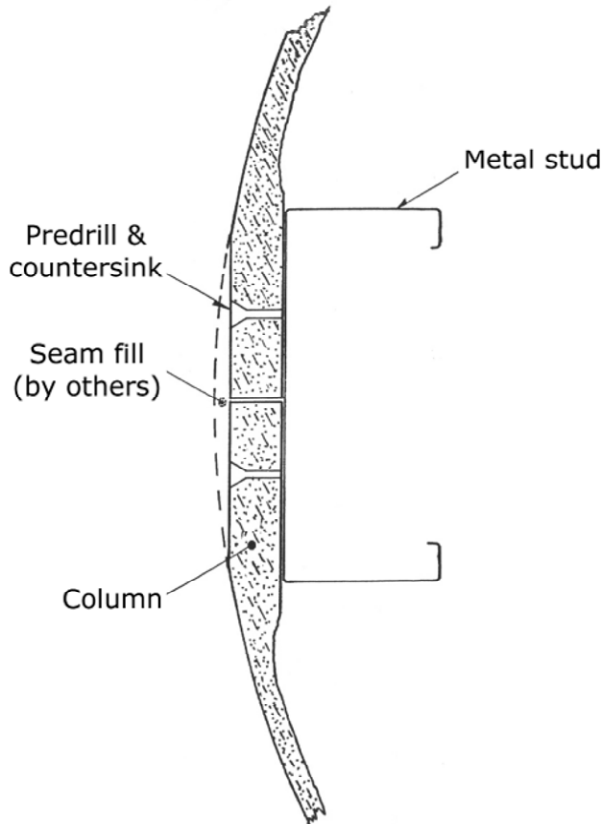

RWM Inc.
 155 North 500 West, Salt Lake City, Utah, 84116
 Web: www.rwm-inc.com Toll Free: 1.800.414.8349
 © Copyright 2008

**Straight Shaft Columns:
 Interior Decorative GFRG (or GRG)**

	8' Length	9' Length	10' Length	11' Length	12' Length
12" Diameter	\$256.31	\$279.62	\$302.92	\$326.22	\$349.52
14" Diameter	\$285.59	\$311.55	\$337.51	\$363.48	\$389.44
16" Diameter	\$305.54	\$333.31	\$361.09	\$388.86	\$416.64
18" Diameter	\$315.39	\$344.06	\$372.74	\$401.41	\$430.08
22" Diameter	\$354.82	\$387.07	\$419.33	\$451.58	\$483.84
24" Diameter	\$374.53	\$408.58	\$442.62	\$476.67	\$510.72
30" Diameter	\$473.09	\$516.10	\$559.10	\$602.11	\$645.12

Note: Contact us for a complete quote, including crating & shipping.

Edge recessed for perfataping