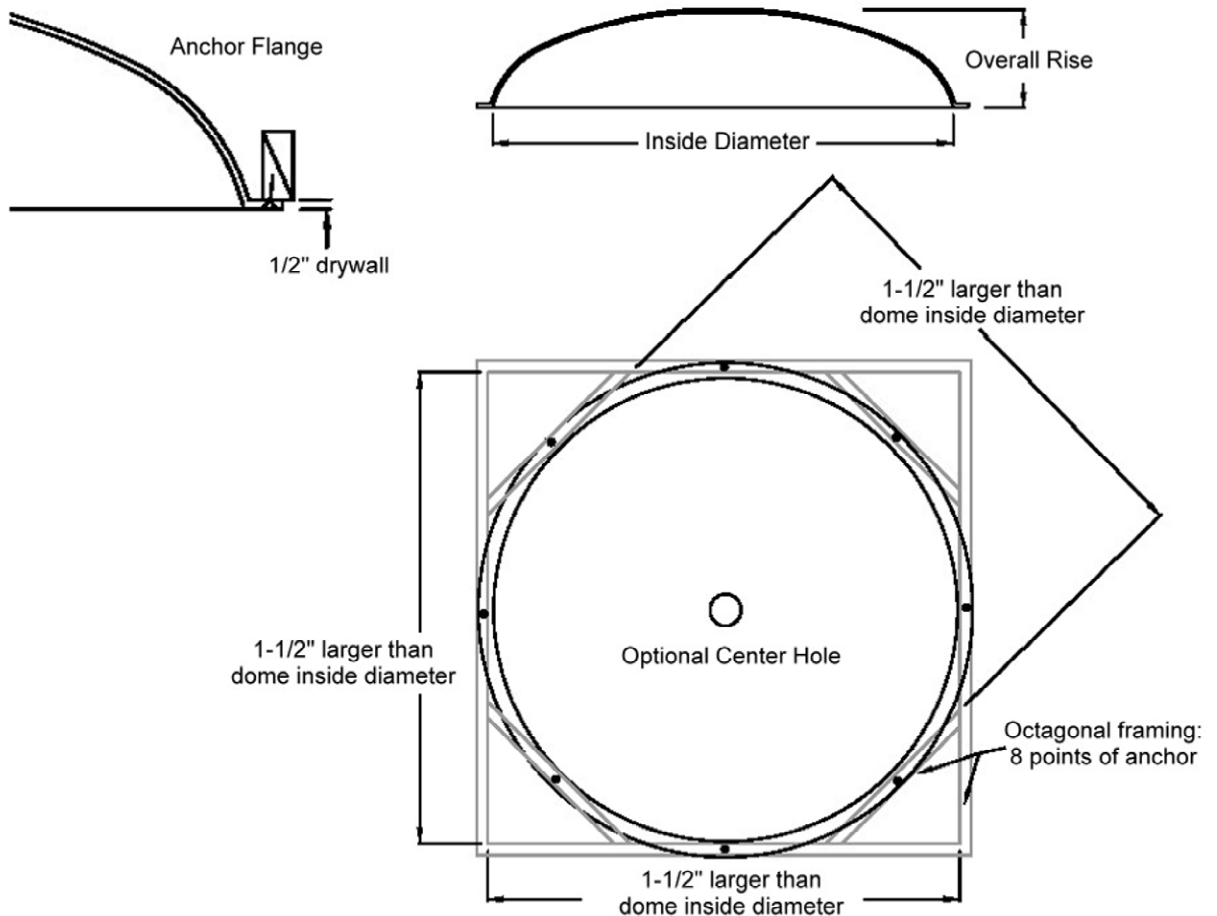

RWM
Round Window Mouldings Inc.™

© Copyright 2005

Round Window Mouldings Inc.

155 North 500 West, Salt Lake City, Utah, 84116
Web: www.rwm-inc.com Toll Free: 1.800.414.8349

Standard Round Dome Dimensions

Feet	Dome Parts	Dome Inside Diameter	Dome Inner Rise	Dome Overall Rise	Rough Framing Dimensions	Light Cove Parts	Light Cove Outside Diameter
3	1	36"	5-1/2"	6"	37-1/2"	1	42"
3	1	36"	9"	9-1/2"	37-1/2"	1	42"
4	1	48"	14-1/4"	14-3/4"	49-1/2"	1	54-3/4"
5	1	59"	7-1/2"	8"	60-1/2"	1	65-5/8"
5	1	59"	12-1/2"	13"	60-1/2"	1	65-5/8"
5	1	60"	29-1/2"	30"	61-1/2"	1	66"
6	1	72-1/4"	13"	13-1/2"	73-3/4"	1	77-3/4"
7	1	84"	17-1/2"	18"	85-1/2"	2	90-1/4"
8	4	96"	20"	24"	*	4	101-3/4"
8	1	96"	28"	28-1/2"	*	2	101-3/4"
8	4	96"	38"	40-1/2"	*	4	101-3/4"
9	4	108"	30"	34"	*	4	113-3/4"
10	4	120"	30-1/2"	33"	*	4	126"
11	4	132"	14"	16"	*	4	138"
12	4	144"	30"	34"	*	4	150"
12-1/2	4	150"	75"	78-3/4"	*	4	156"
14	6	168"	28-5/8"	31"	*	6	174"
16	8	192"	60"	62-1/2"	*	6	198"

* Contact us for special framing suggestions for these domes.