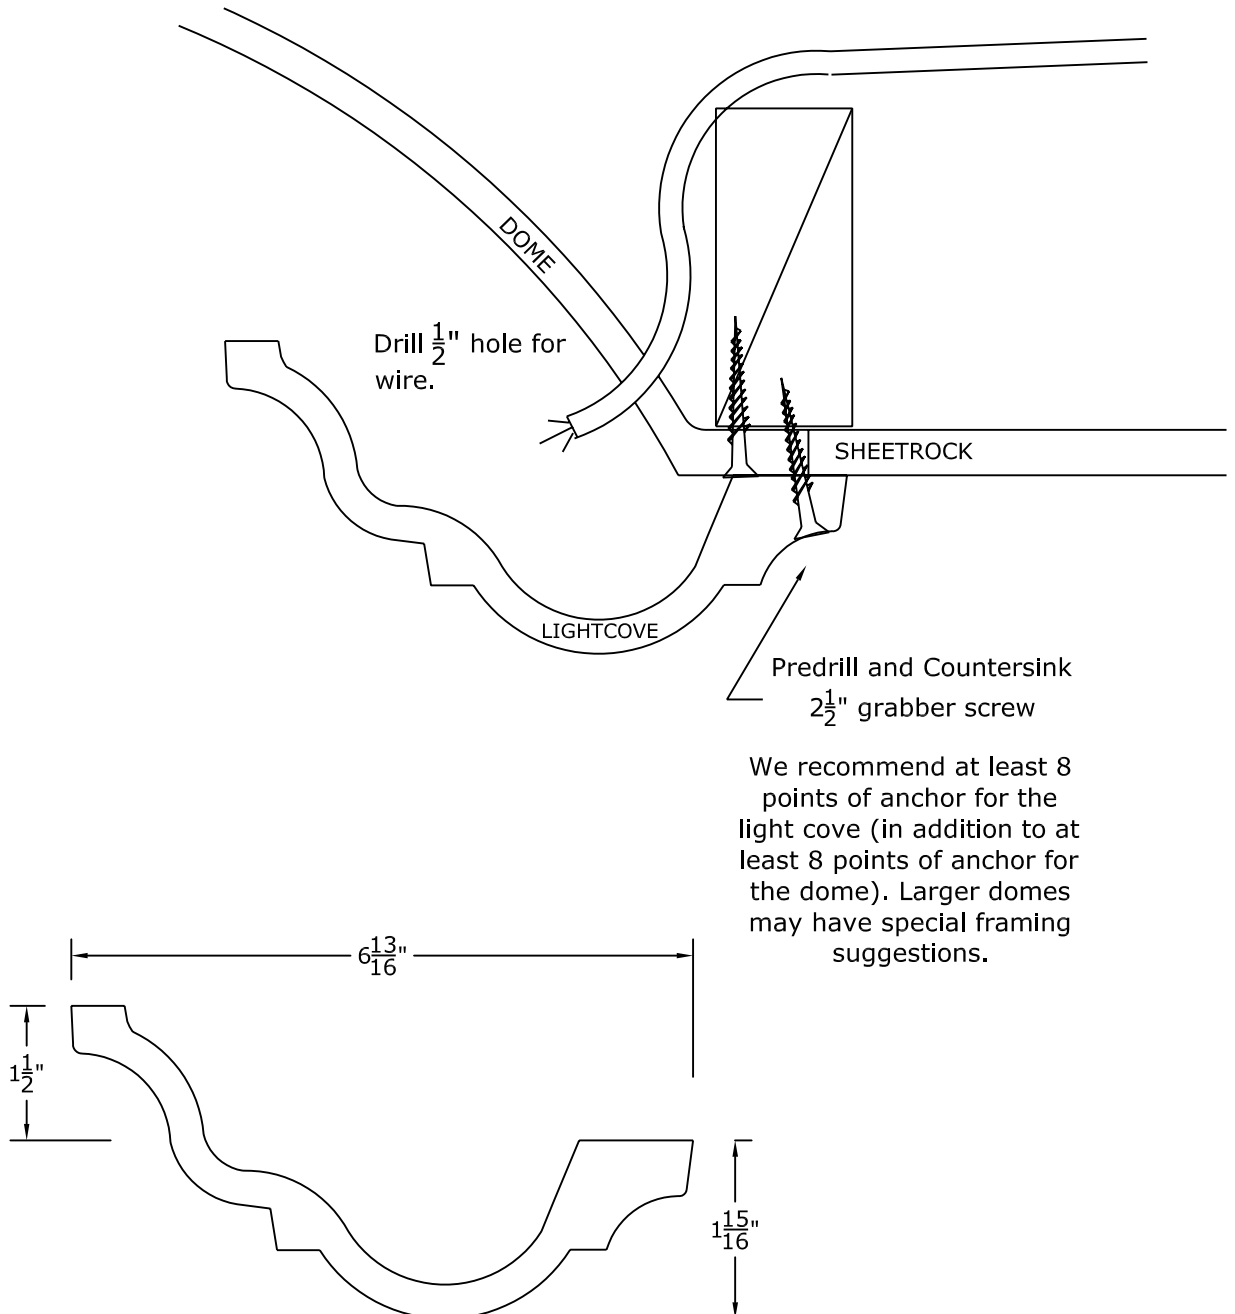

RWM
Round Window Mouldings Inc.™

© Copyright 2005

Round Window Mouldings Inc.

155 North 500 West, Salt Lake City, Utah, 84116
Web: www.rwm-inc.com Toll Free: 1.800.414.8349

Standard Round Dome Dimensions

Feet	Dome Parts	Dome Inside Diameter	Dome Inner Rise	Dome Overall Rise	Rough Framing Dimensions	Light Cove Parts	Light Cove Outside Diameter
3	1	36"	5-1/2"	6"	37-1/2"	1	42"
3	1	36"	9"	9-1/2"	37-1/2"	1	42"
4	1	48"	14-1/4"	14-3/4"	49-1/2"	1	54-3/4"
5	1	59"	7-1/2"	8"	60-1/2"	1	65-5/8"
5	1	59"	12-1/2"	13"	60-1/2"	1	65-5/8"
5	1	60"	29-1/2"	30"	61-1/2"	1	66"
6	1	72-1/4"	13"	13-1/2"	73-3/4"	1	77-3/4"
7	1	84"	17-1/2"	18"	85-1/2"	2	90-1/4"
8	4	96"	20"	24"	*	4	101-3/4"
8	1	96"	28"	28-1/2"	*	2	101-3/4"
8	4	96"	38"	40-1/2"	*	4	101-3/4"
9	4	108"	30"	34"	*	4	113-3/4"
10	4	120"	30-1/2"	33"	*	4	126"
11	4	132"	14"	16"	*	4	138"
12	4	144"	30"	34"	*	4	150"
12-1/2	4	150"	75"	78-3/4"	*	4	156"
14	6	168"	28-5/8"	31"	*	6	174"
16	8	192"	60"	62-1/2"	*	6	198"

Fax: 801.595.8147 E-mail: info@rwm-inc.com

Visit our website at www.rwm-inc.com

Standard Lightcove Detail: For Standard Round & Oval Domes*

* The lightcove for the our 80" X 46" oval dome is slightly different. See special framing suggestions for larger round and oval domes.