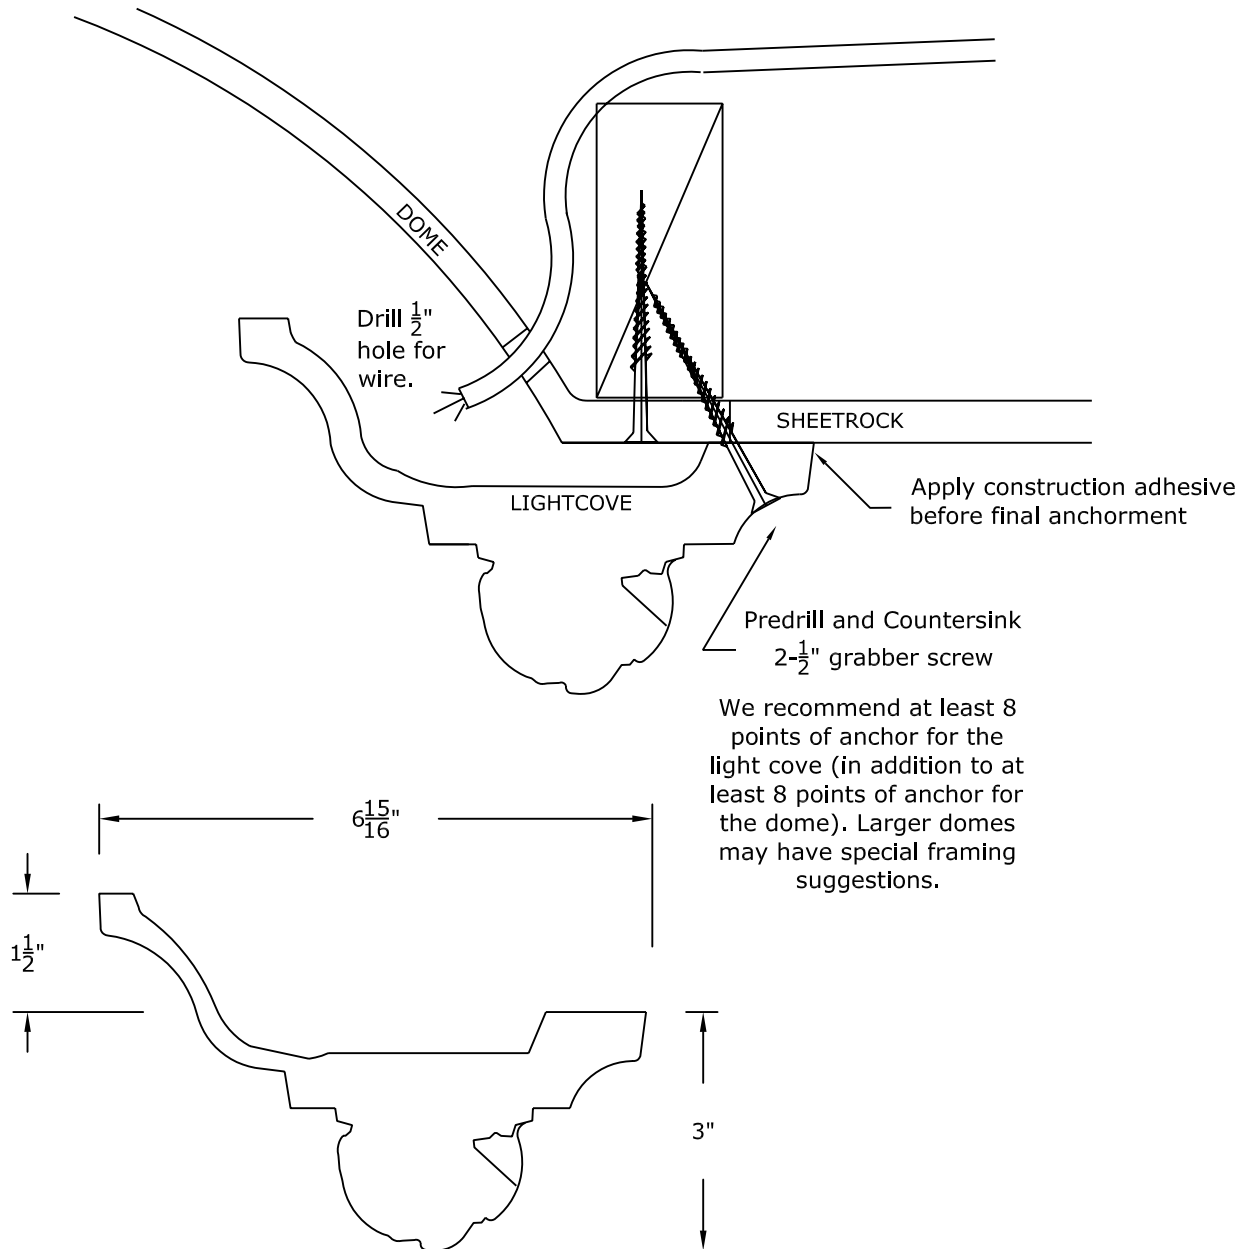

© Copyright 2009

RWM Inc.

155 North 500 West, Salt Lake City, Utah, 84116
 Phone: 801.595.8349 Toll Free 1.800.414.8349
 Fax: 801.595.8147 E-mail: info@rwm-inc.com

Visit our website at www.rwm-inc.com

Acanthus Leaf & Pearl Lightcove Detail: For Standard Round & Oval Domes*

* See special framing suggestions for larger round and oval domes.