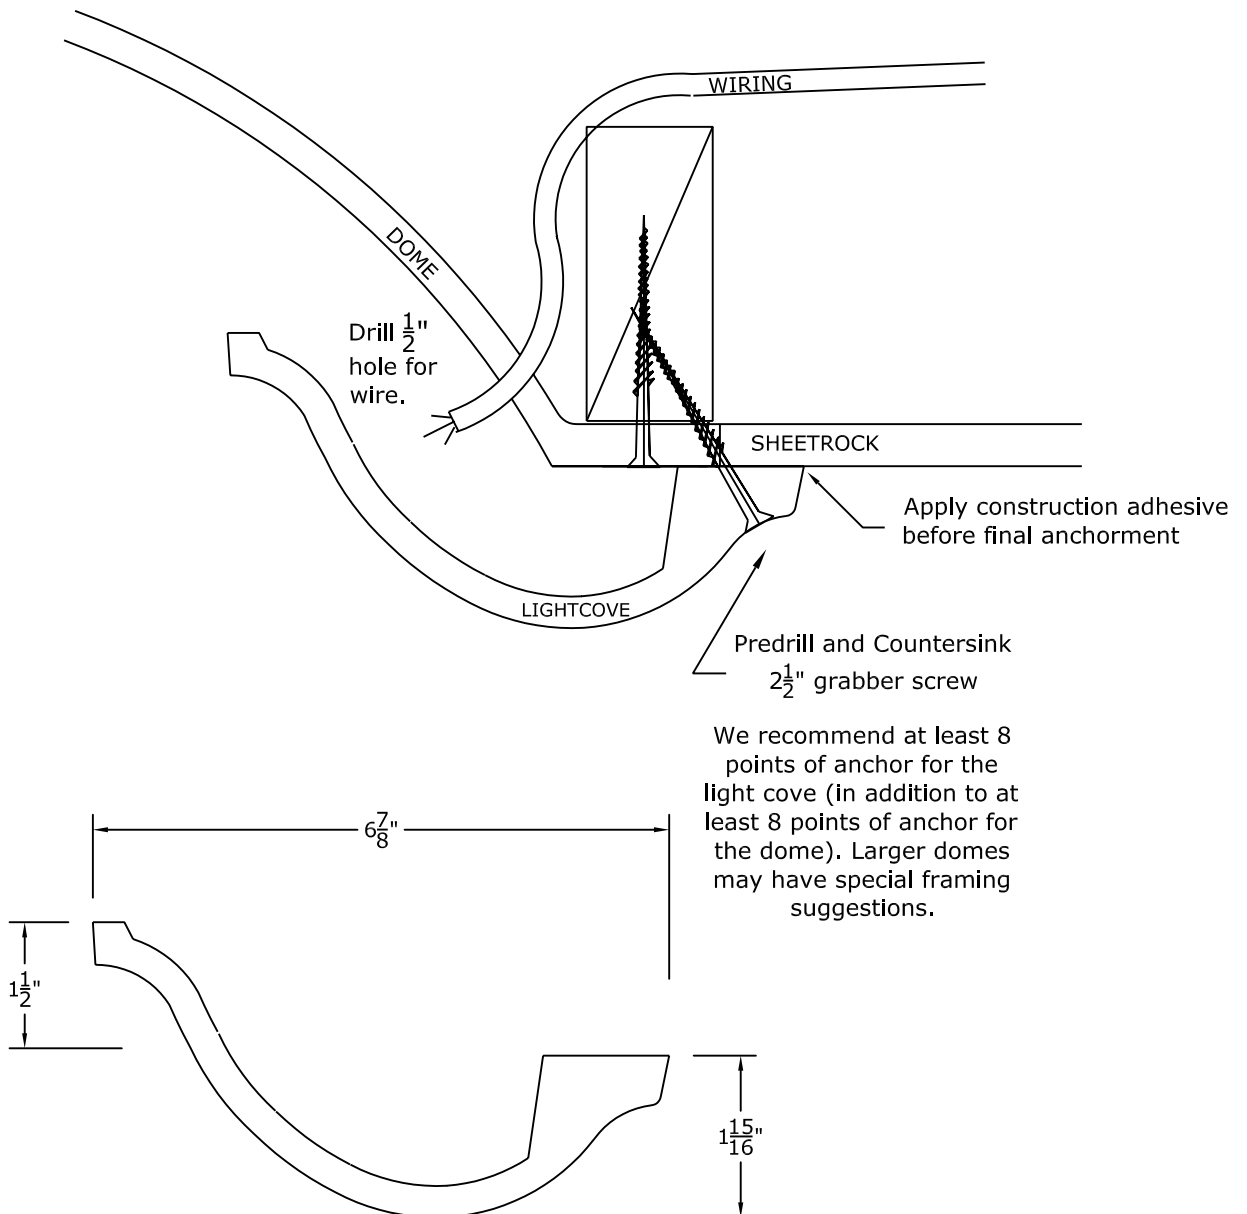

© Copyright 2010

RWM Inc.

155 North 500 West, Salt Lake City, Utah, 84116
 Phone: 801.595.8349 Toll Free 1.800.414.8349
 Fax: 801.595.8147 E-mail: info@rwm-inc.com

Visit our website at www.rwm-inc.com

Bullnose Lightcover Detail: For 5'-0" & 8'-0" Round Recessed Domes

* See special framing suggestions for larger round and oval domes.