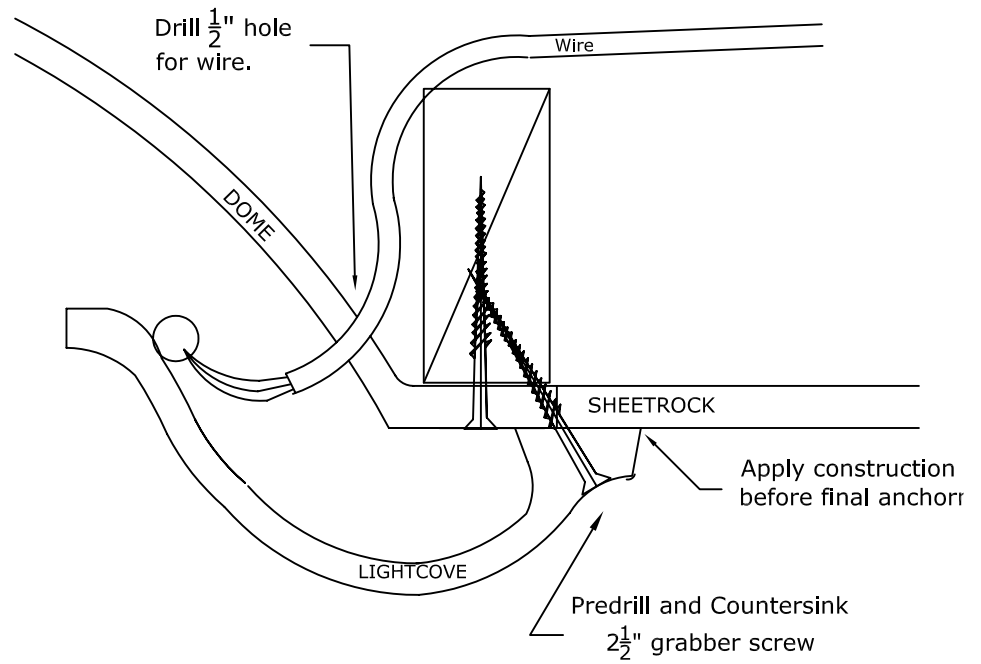

Bullnose Lightcove Detail: Available in 5' and 8' Diameter Domes

We recommend at least 8 points of anchor for the light cove (in addition to at least 8 points of anchor for the dome). Larger domes may have special framing suggestions.