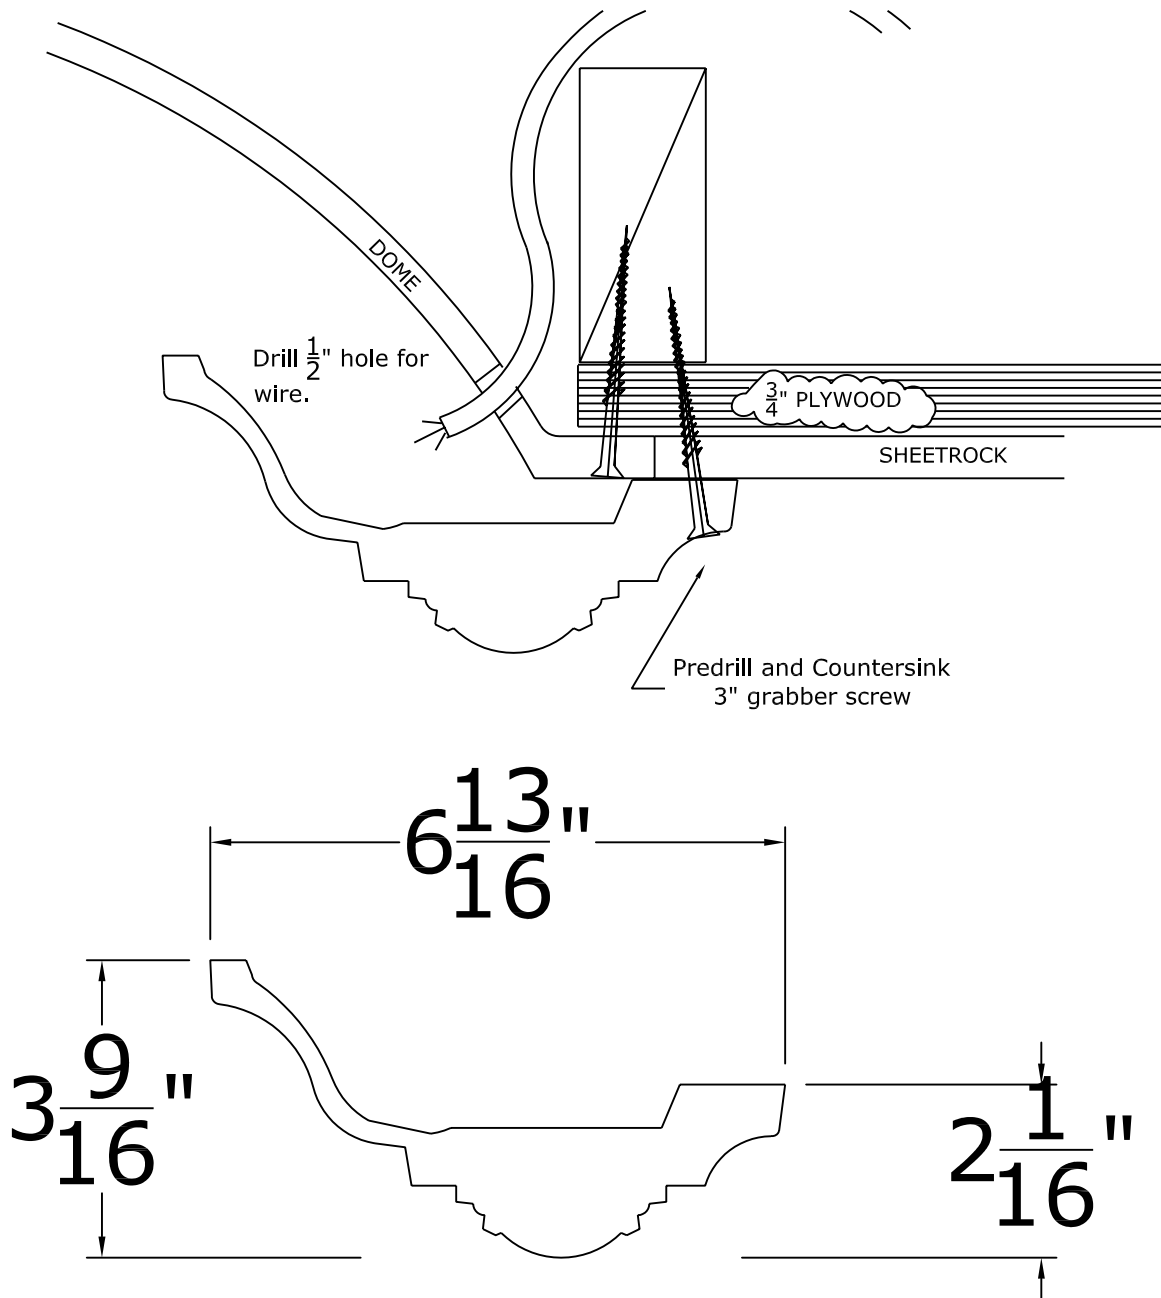

## Coin Lightcove Detail:

**For Larger Round & Oval Domes\***

\* We have different framing suggestions for larger round and oval domes. Also note that the lightcove for our 80" x 46" oval dome is slightly different.