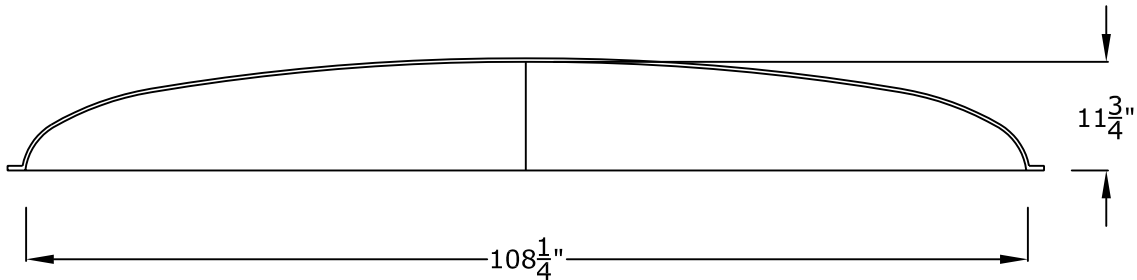

108" x 70" x 11 3/4" Oval Dome

RWMTM

Round Window Mouldings Inc.

RWM
Round Window Mouldings Inc.

© Copyright 2005

Round Window Mouldings Inc.

155 North 500 West, Salt Lake City, Utah, 84116

Phone: 801.595.8349 Toll Free 1.800.414.8349

Fax: 801.595.8147 E-mail: info@rwm-inc.com

Visit our website at www.rwm-inc.com

Standard Lightcove Detail: For Larger Round & Oval Domes*

* The lightcove for our 80" X 46" oval dome is slightly different.