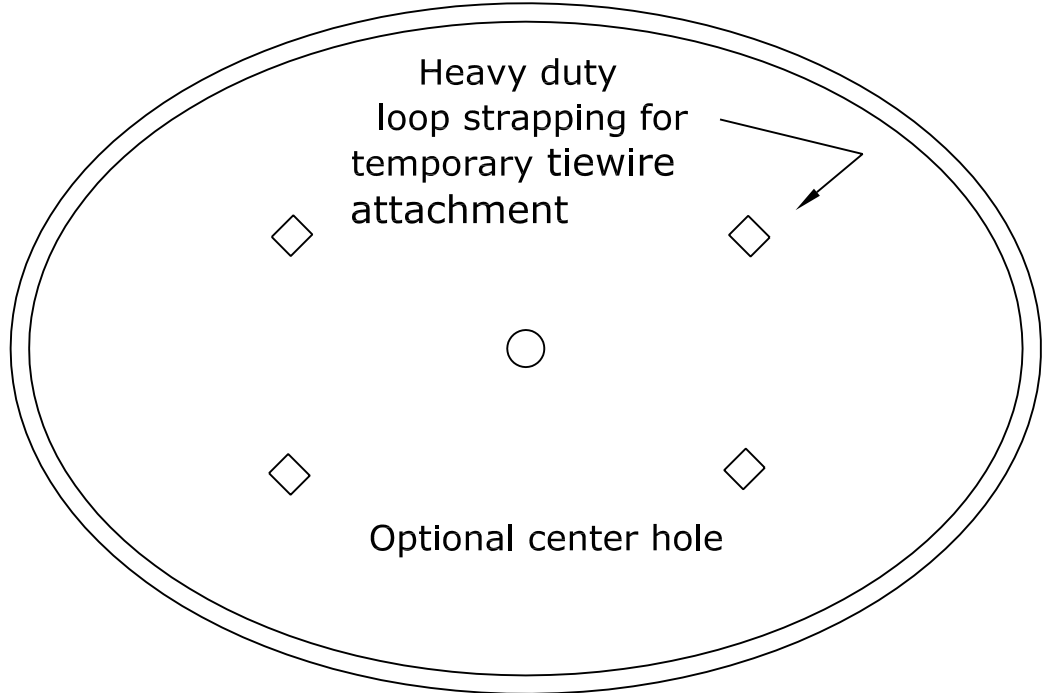

Round Window Mouldings Inc.

155 North 500 West, Salt Lake City, Utah, 84116

Phone: 801.595.8349 Toll Free 1.800.414.8349

Fax: 801.595.8147 E-mail: info@rwm-inc.com

Visit our website at www.rwm-inc.com

© Copyright 2005

108" x 70" x 11 3/4" Oval Dome