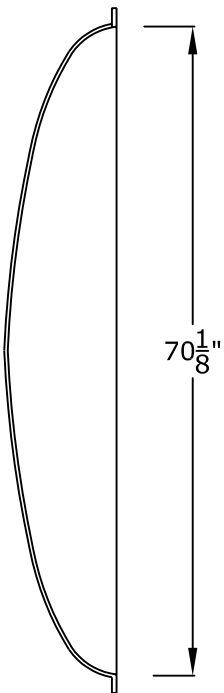

© Copyright 2005

Round Window Mouldings Inc.

155 North 500 West, Salt Lake City, Utah, 84116

Phone: 801.595.8349 Toll Free 1.800.414.8349

Fax: 801.595.8147 E-mail: info@rwm-inc.com

Visit our website at www.rwm-inc.com

108" x 70" x 11 ³/₄" Oval Dome

RWMTM

Round Window Mouldings Inc.

© Copyright 2005

Round Window Mouldings Inc.

155 North 500 West, Salt Lake City, Utah, 84116

Phone: 801.595.8349 Toll Free 1.800.414.8349

Fax: 801.595.8147 E-mail: info@rwm-inc.com

Visit our website at www.rwm-inc.com

108" x 70" x 11 $\frac{3}{4}$ " Oval Dome Framing Detail

RWM Inc.

155 North 500 West, Salt Lake City, Utah, 84116
 Phone: 801.595.8349 Toll Free 1.800.414.8349
 Fax: 801.595.8147 E-mail: info@rwm-inc.com

Visit our website at www.rwm-inc.com

Standard Lightcove Detail: For Larger Round & Oval Domes

We recommend a minimum of one point of anchor every 16" on lightcove. (this is in addition to a minimum of one point of anchor every 16" for the dome bottom flange, and the recommended minimum of tiewire attachments for the dome. Check the spec sheet for your dome.)