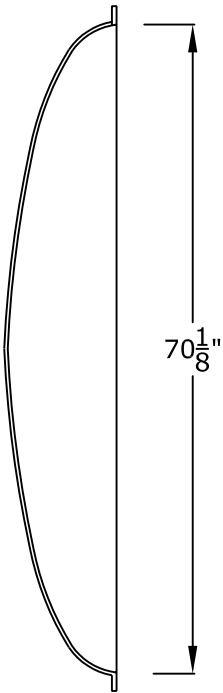

Round Window Mouldings Inc.

155 North 500 West, Salt Lake City, Utah, 84116

Phone: 801.595.8349 Toll Free 1.800.414.8349

Fax: 801.595.8147 E-mail: info@rwm-inc.com

Visit our website at www.rwm-inc.com

© Copyright 2005

108" x 70" x 11 3/4" Oval Dome

RWMTM

Round Window Mouldings Inc.

RWM
Round Window Mouldings Inc.

© Copyright 2005

Round Window Mouldings Inc.

155 North 500 West, Salt Lake City, Utah, 84116

Phone: 801.595.8349 Toll Free 1.800.414.8349

Fax: 801.595.8147 E-mail: info@rwm-inc.com

Visit our website at www.rwm-inc.com

Standard Lightcove Detail: For Larger Round & Oval Domes*

* The lightcove for our 80" X 46" oval dome is slightly different.