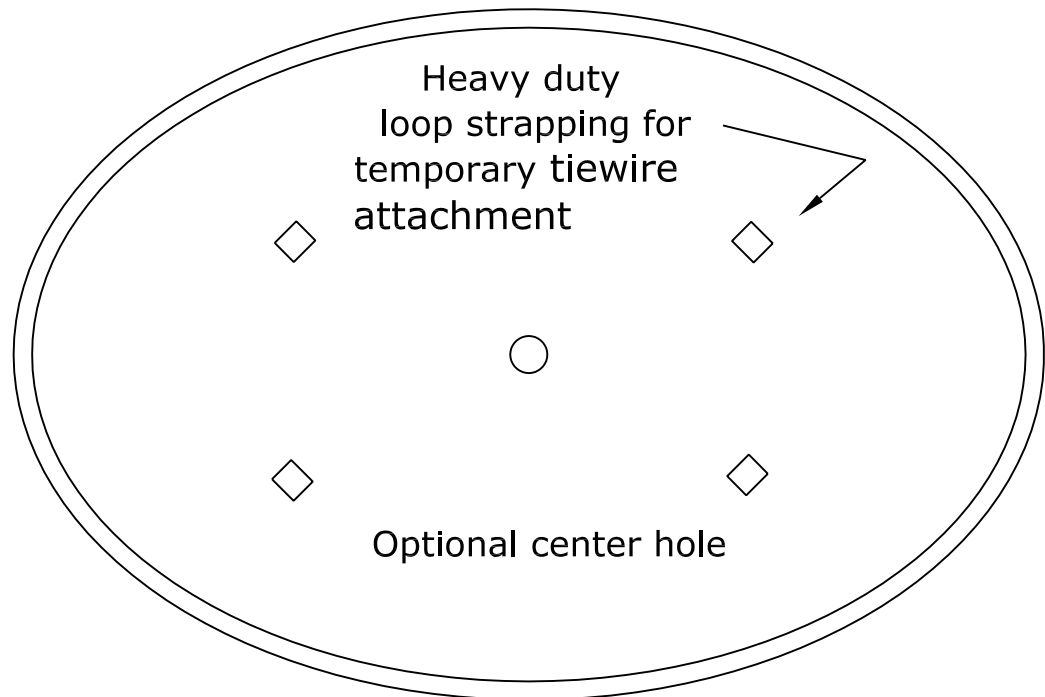

© Copyright 2005

Round Window Mouldings Inc.

155 North 500 West, Salt Lake City, Utah, 84116

Phone: 801.595.8349 Toll Free 1.800.414.8349

Fax: 801.595.8147 E-mail: info@rwm-inc.com

Visit our website at www.rwm-inc.com

108" x 70" x 11 ³/₄" Oval Dome