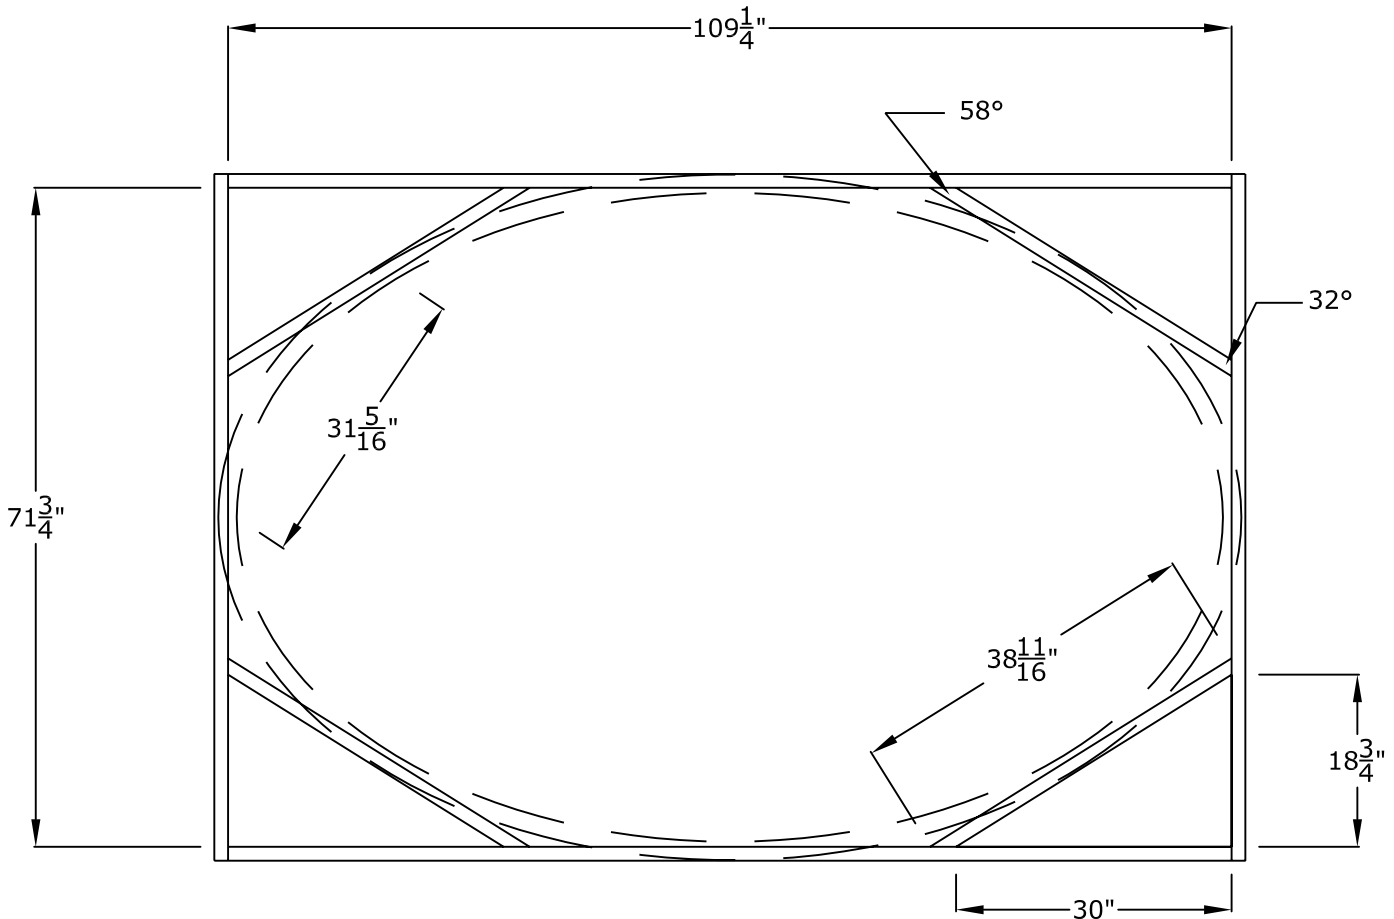

108" x 70" x 11 ³/₄" Oval Dome

RWMTM

Round Window Mouldings Inc.

© Copyright 2005

Round Window Mouldings Inc.

155 North 500 West, Salt Lake City, Utah, 84116

Phone: 801.595.8349 Toll Free 1.800.414.8349

Fax: 801.595.8147 E-mail: info@rwm-inc.com

Visit our website at www.rwm-inc.com

108" x 70" x 11 $\frac{3}{4}$ " Oval Dome Framing Detail

RWM Inc.

155 North 500 West, Salt Lake City, Utah, 84116
 Phone: 801.595.8349 Toll Free 1.800.414.8349
 Fax: 801.595.8147 E-mail: info@rwm-inc.com

Visit our website at www.rwm-inc.com

Standard Lightcove Detail: For Larger Round & Oval Domes

We recommend a minimum of one point of anchor every 16" on lightcove. (this is in addition to a minimum of one point of anchor every 16" for the dome bottom flange, and the recommended minimum of tiewire attachments for the dome. Check the spec sheet for your dome.)