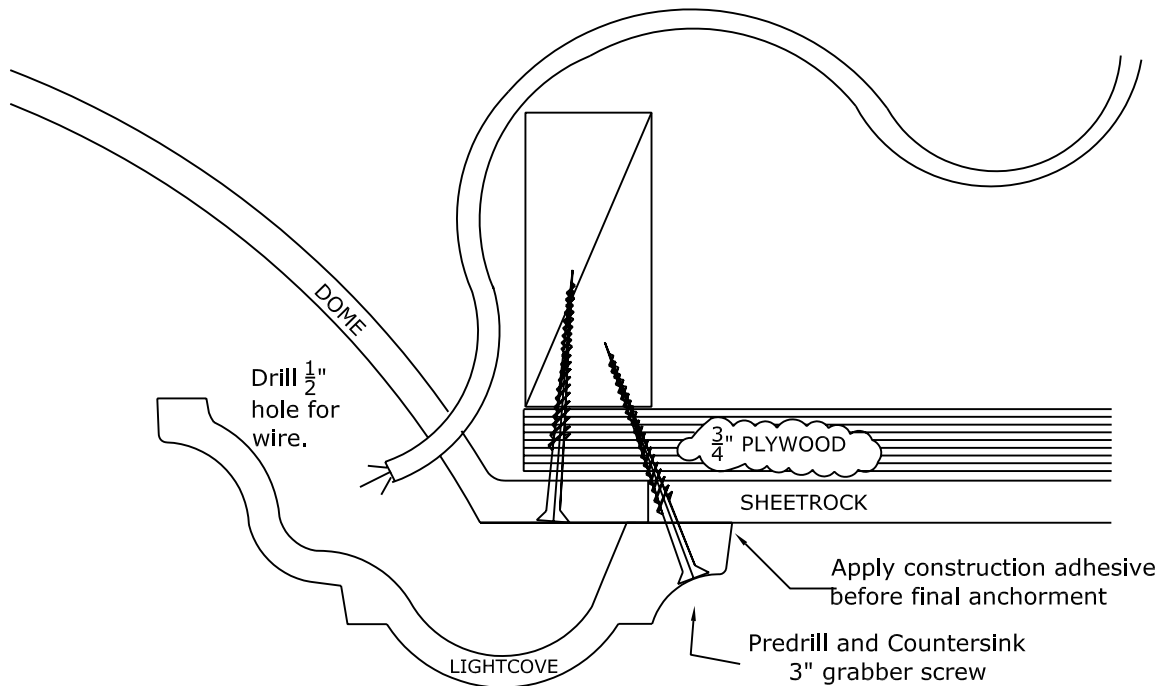

Visit our website at www.rwm-inc.com

108" x 70" x 11 $\frac{3}{4}$ " Oval Dome Framing Detail

RWM Inc.

155 North 500 West, Salt Lake City, Utah, 84116
 Phone: 801.595.8349 Toll Free 1.800.414.8349
 Fax: 801.595.8147 E-mail: info@rwm-inc.com

Visit our website at www.rwm-inc.com

Standard Lightcove Detail: For Larger Round & Oval Domes

We recommend a minimum of one point of anchor every 16" on lightcove. (this is in addition to a minimum of one point of anchor every 16" for the dome bottom flange, and the recommended minimum of tiewire attachments for the dome. Check the spec sheet for your dome.)