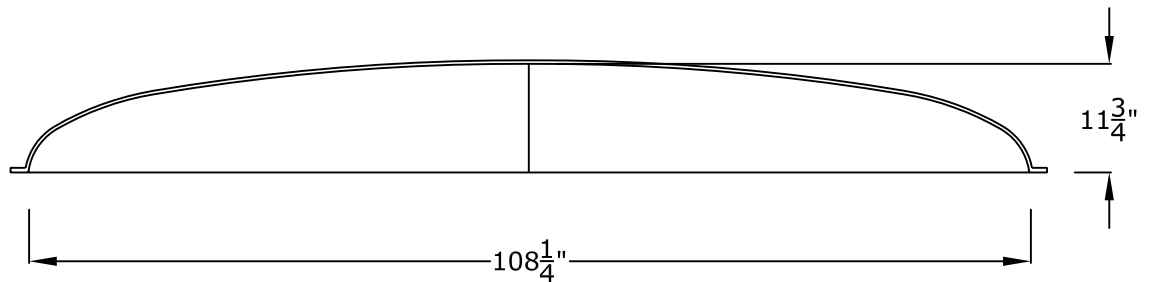

© Copyright 2005

Round Window Mouldings Inc.

155 North 500 West, Salt Lake City, Utah, 84116

Phone: 801.595.8349 Toll Free 1.800.414.8349

Fax: 801.595.8147 E-mail: info@rwm-inc.com

Visit our website at www.rwm-inc.com

108" x 70" x 11 ³/₄" Oval Dome