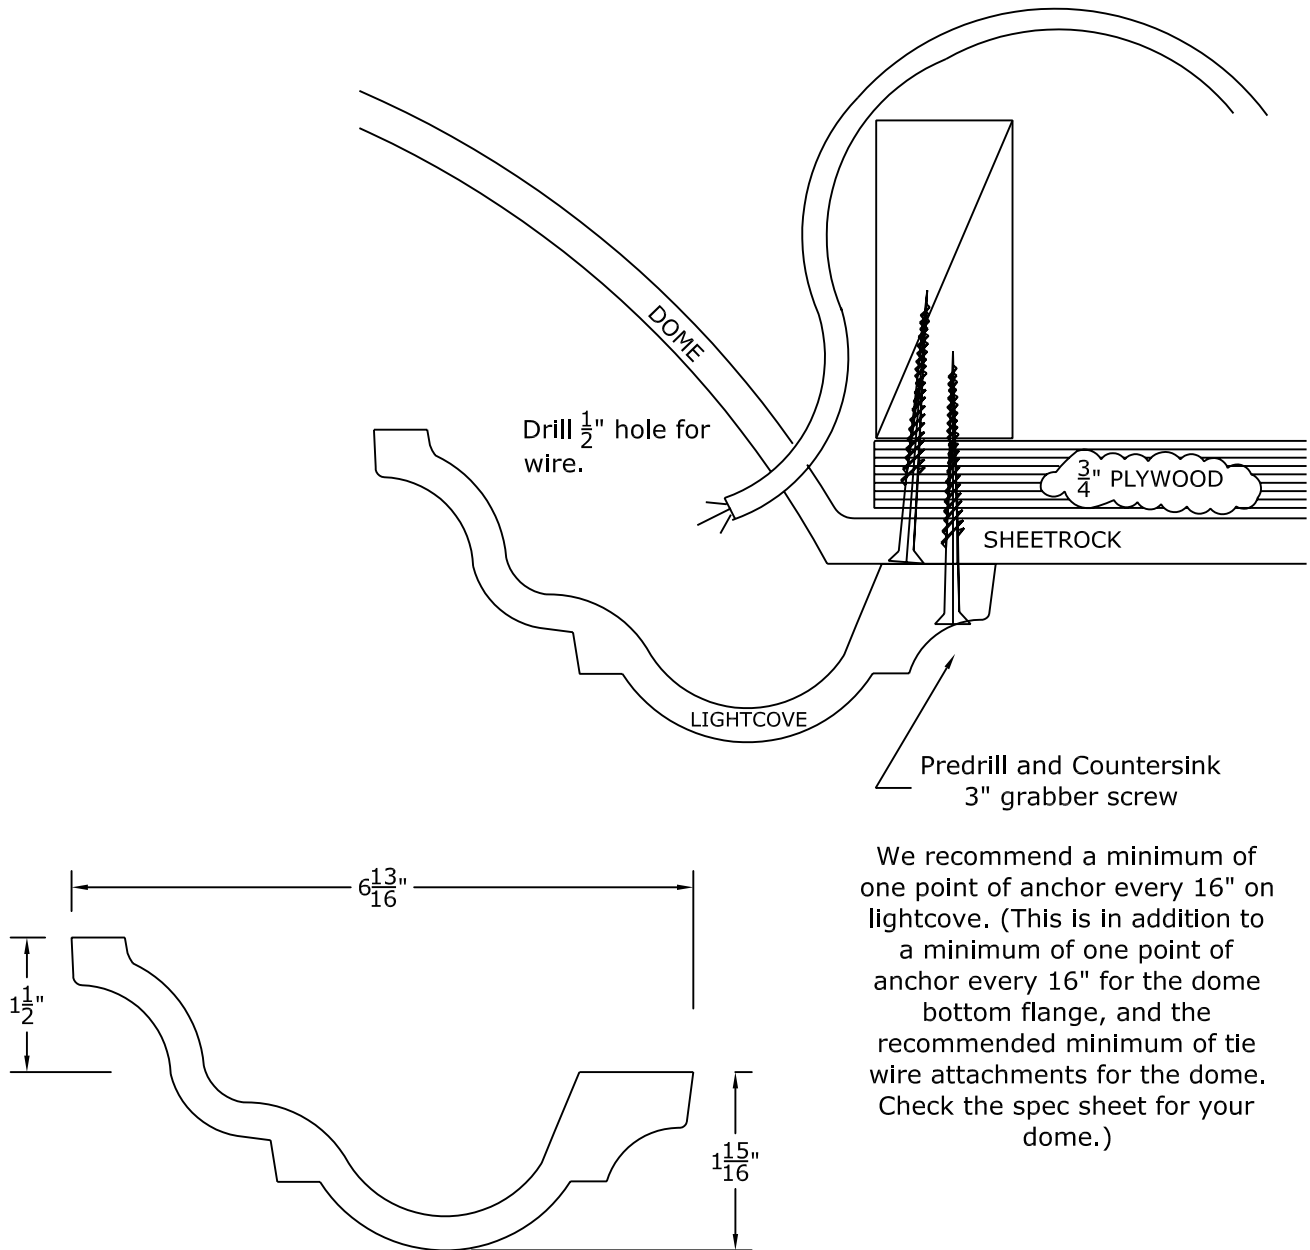

108" x 70" x 11 3/4" Oval Dome

RWMTM

Round Window Mouldings Inc.

RWM
Round Window Mouldings Inc.

© Copyright 2005

Round Window Mouldings Inc.

155 North 500 West, Salt Lake City, Utah, 84116

Phone: 801.595.8349 Toll Free 1.800.414.8349

Fax: 801.595.8147 E-mail: info@rwm-inc.com

Visit our website at www.rwm-inc.com

Standard Lightcove Detail: For Larger Round & Oval Domes*

* The lightcove for our 80" X 46" oval dome is slightly different.