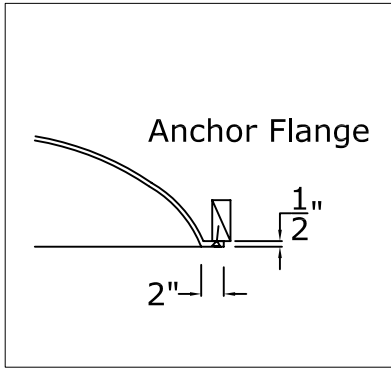

45" X 22" X 10" Oval Dome

RWM

Round Window Mouldings Inc.

© Copyright 2011

RWM Inc.

155 North 500 West, Salt Lake City, Utah, 84116

Phone: 801.595.8349 Toll Free 1.800.414.8349

Fax: 801.595.8147 E-mail: info@rwm-inc.com