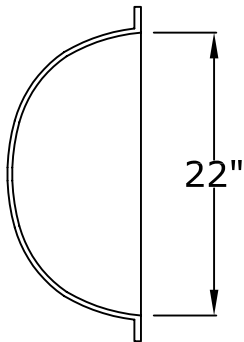

45" X 22" X 10" Oval Dome

RWM

Round Window Mouldings Inc.

© Copyright 2011

RWM Inc.

155 North 500 West, Salt Lake City, Utah, 84116

Phone: 801.595.8349 Toll Free 1.800.414.8349

Fax: 801.595.8147 E-mail: info@rwm-inc.com

Visit our website at www.rwm-inc.com

45" X 22" X 10" Oval Dome Framing Layout

RWM
Round Window Mouldings Inc.

© Copyright 2011

RWM Inc.

155 North 500 West, Salt Lake City, Utah, 84116

Phone: 801.595.8349 Toll Free 1.800.414.8349