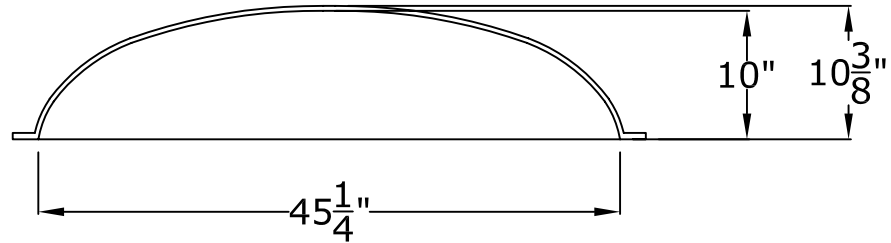

45" X 22" X 10" Oval Dome

RWM

Round Window Mouldings Inc.

© Copyright 2011

RWM Inc.

155 North 500 West, Salt Lake City, Utah, 84116

Phone: 801.595.8349 Toll Free 1.800.414.8349

Fax: 801.595.8147 E-mail: info@rwm-inc.com