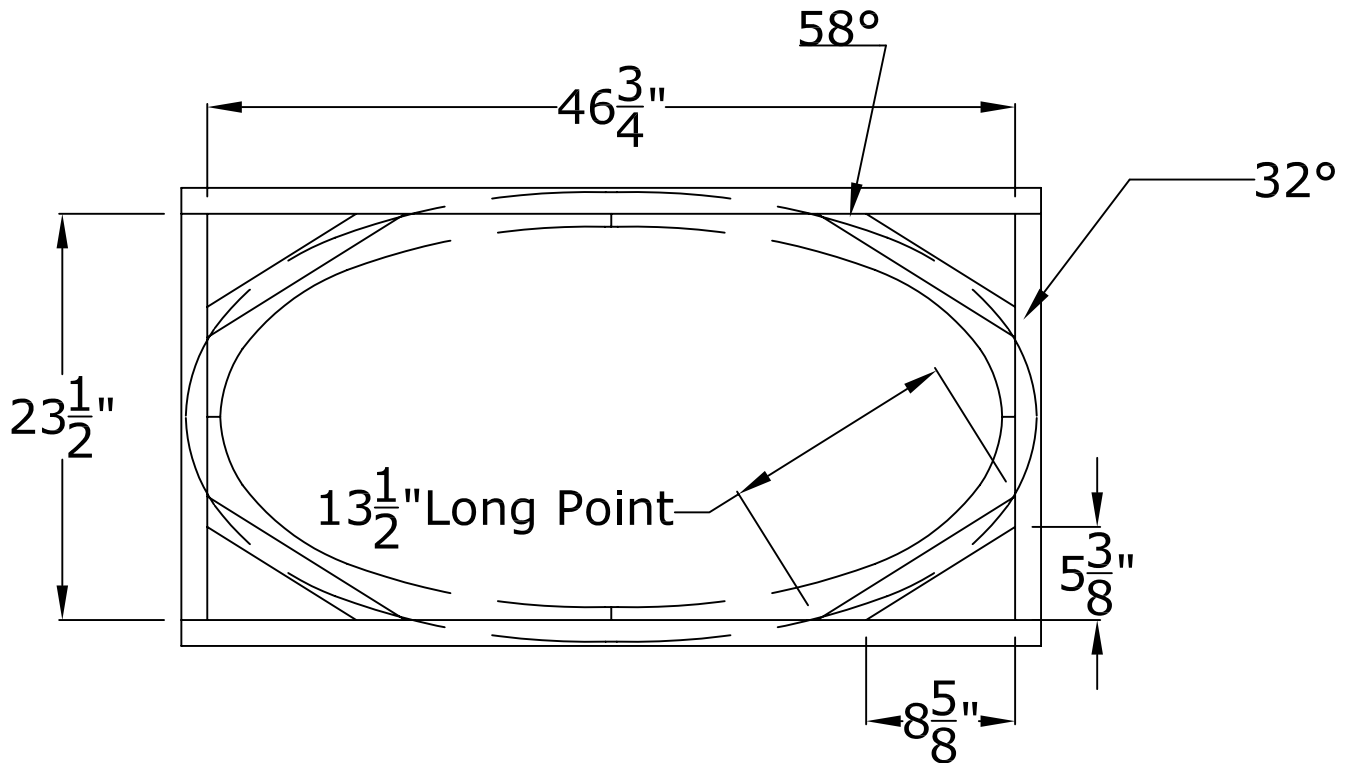

45" X 22" X 10" Oval Dome

RWM

Round Window Mouldings Inc.

© Copyright 2011

RWM Inc.

155 North 500 West, Salt Lake City, Utah, 84116

Phone: 801.595.8349 Toll Free 1.800.414.8349

Fax: 801.595.8147 E-mail: info@rwm-inc.com

Visit our website at www.rwm-inc.com

45" X 22" X 10" Oval Dome Framing Layout

RWM
Round Window Mouldings Inc.

© Copyright 2011

RWM Inc.

155 North 500 West, Salt Lake City, Utah, 84116

Phone: 801.595.8349 Toll Free 1.800.414.8349