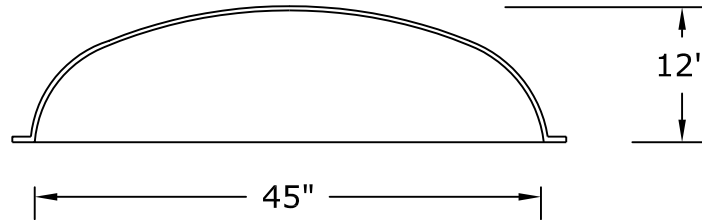

## 45" x 30" x 12" Oval Dome

**RWM**<sup>TM</sup>

Round Window Mouldings Inc.

© Copyright 2005

## 45" X 30" X 12" Oval Dome Framing Detail