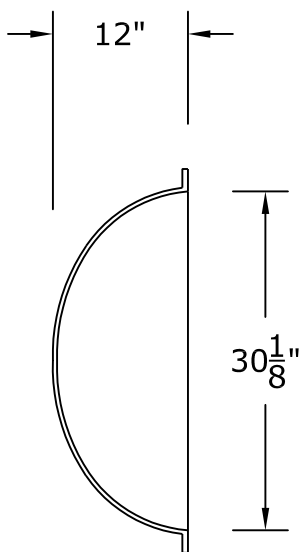

## 45" x 30" x 12" Oval Dome

**RWM**<sup>TM</sup>

Round Window Mouldings Inc.

© Copyright 2005

## 45" X 30" X 12" Oval Dome Framing Detail