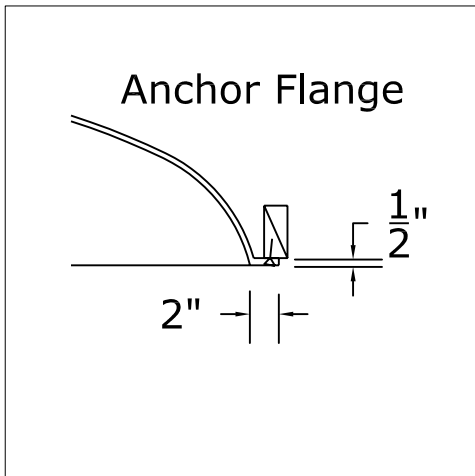

Round Window Mouldings Inc.

155 North 500 West, Salt Lake City, Utah, 84116

Phone: 801.595.8349 Toll Free 1.800.414.8349

Fax: 801.595.8147 E-mail: info@rwm-inc.com

Visit our website at www.rwm-inc.com

45" x 30" x 12" Oval Dome