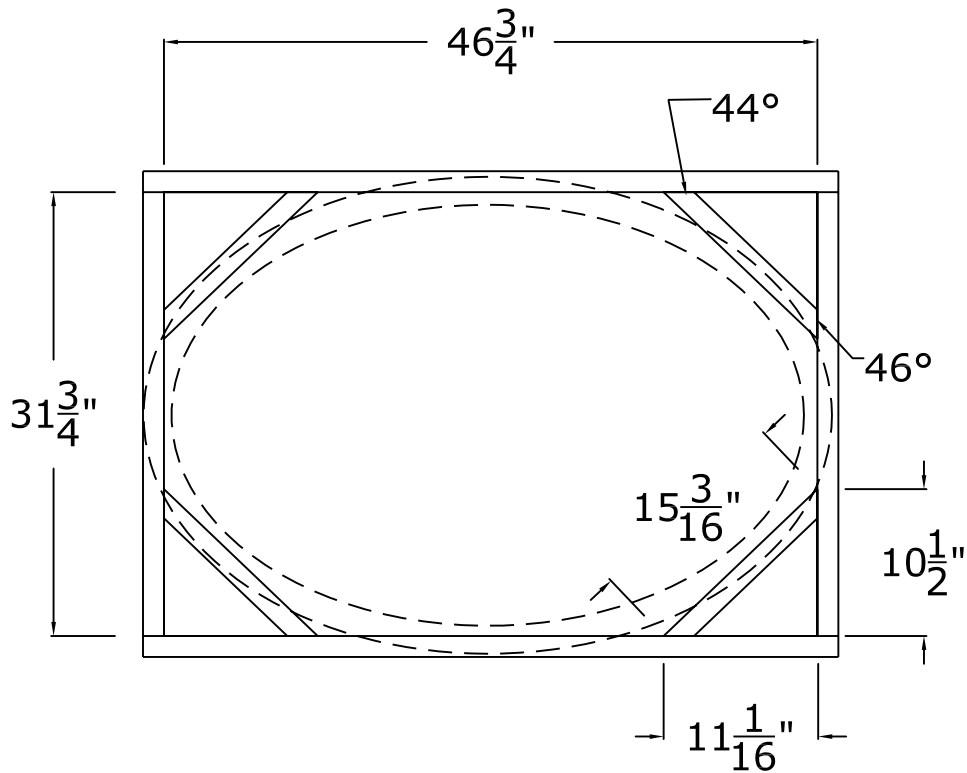

## 45" x 30" x 12" Oval Dome

**RWM**<sup>TM</sup>

Round Window Mouldings Inc.

© Copyright 2005

## 45" X 30" X 12" Oval Dome Framing Detail