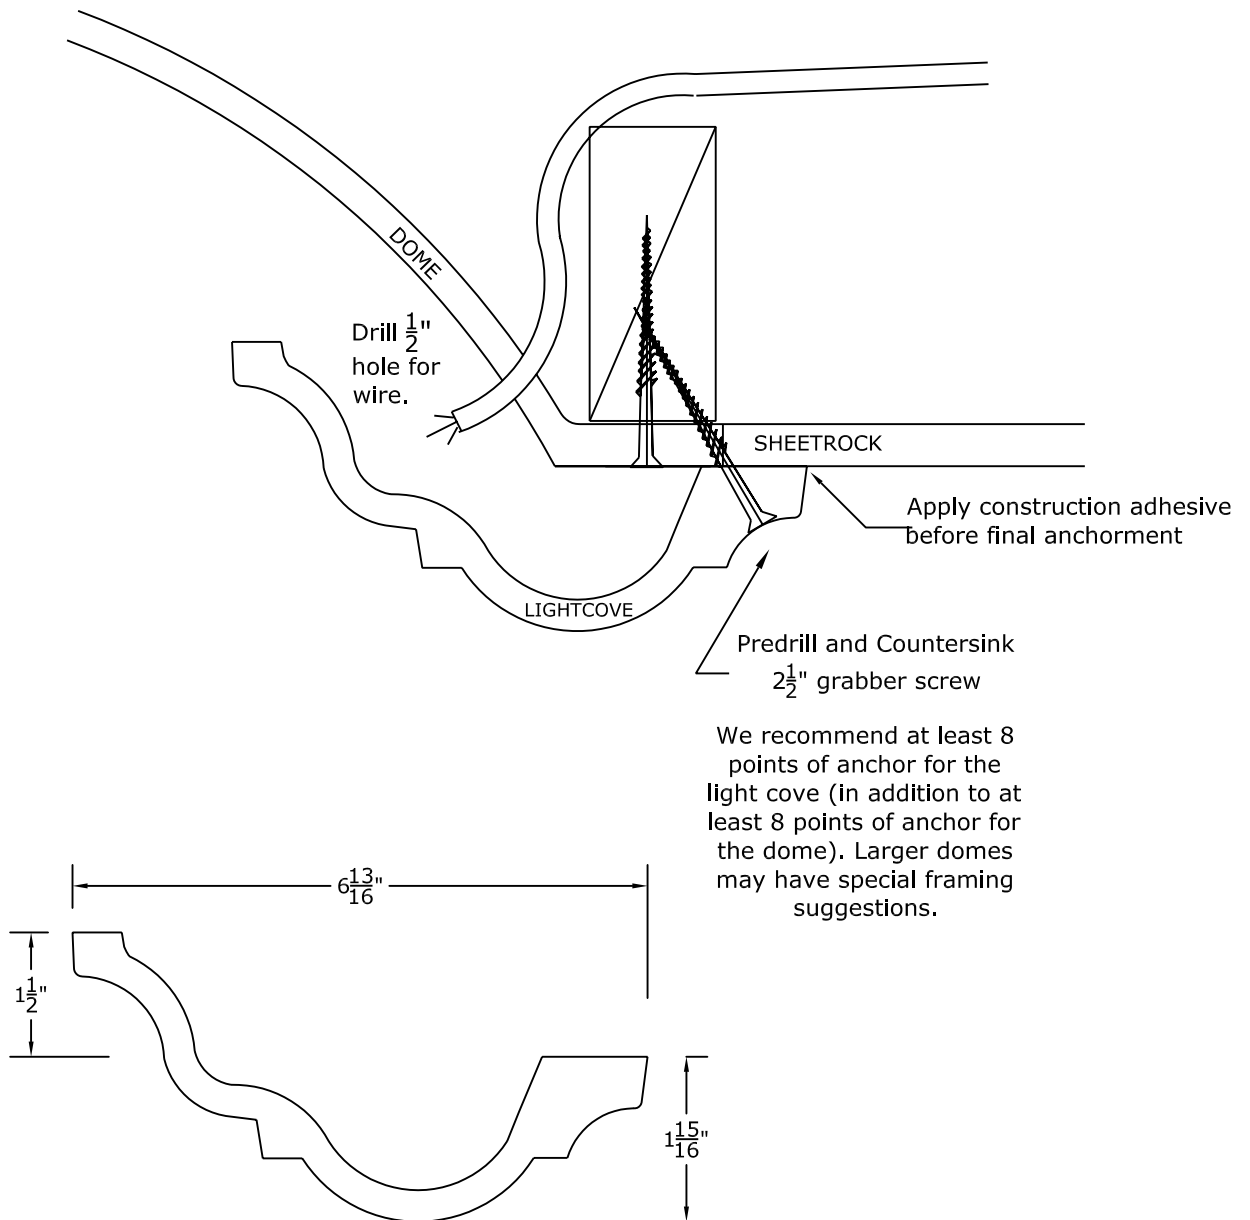

## 45" X 30" X 12" Oval Dome Framing Detail

## Standard Lightcove Detail: For Standard Round & Oval Domes\*

\* See special framing suggestions for larger round and oval domes.