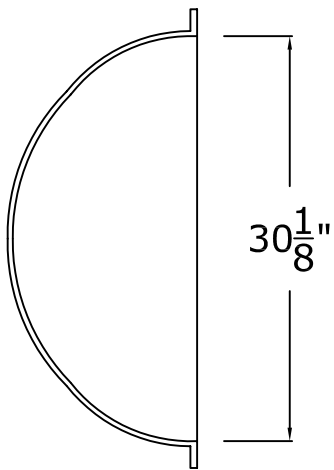

45" X 30" X 12" Oval Dome

© Copyright 2011

RWM Inc.

155 North 500 West, Salt Lake City, Utah, 84116

Phone: 801.595.8349 Toll Free 1.800.414.8349

Fax: 801.595.8147 E-mail: info@rwm-inc.com

Visit our website at www.rwm-inc.com

45" X 30" X 12" Oval Dome Framing Detail

RWM Inc.

155 North 500 West, Salt Lake City, Utah, 84116
 Phone: 801.595.8349 Toll Free 1.800.414.8349
 Fax: 801.595.8147 E-mail: info@rwm-inc.com

Visit our website at www.rwm-inc.com