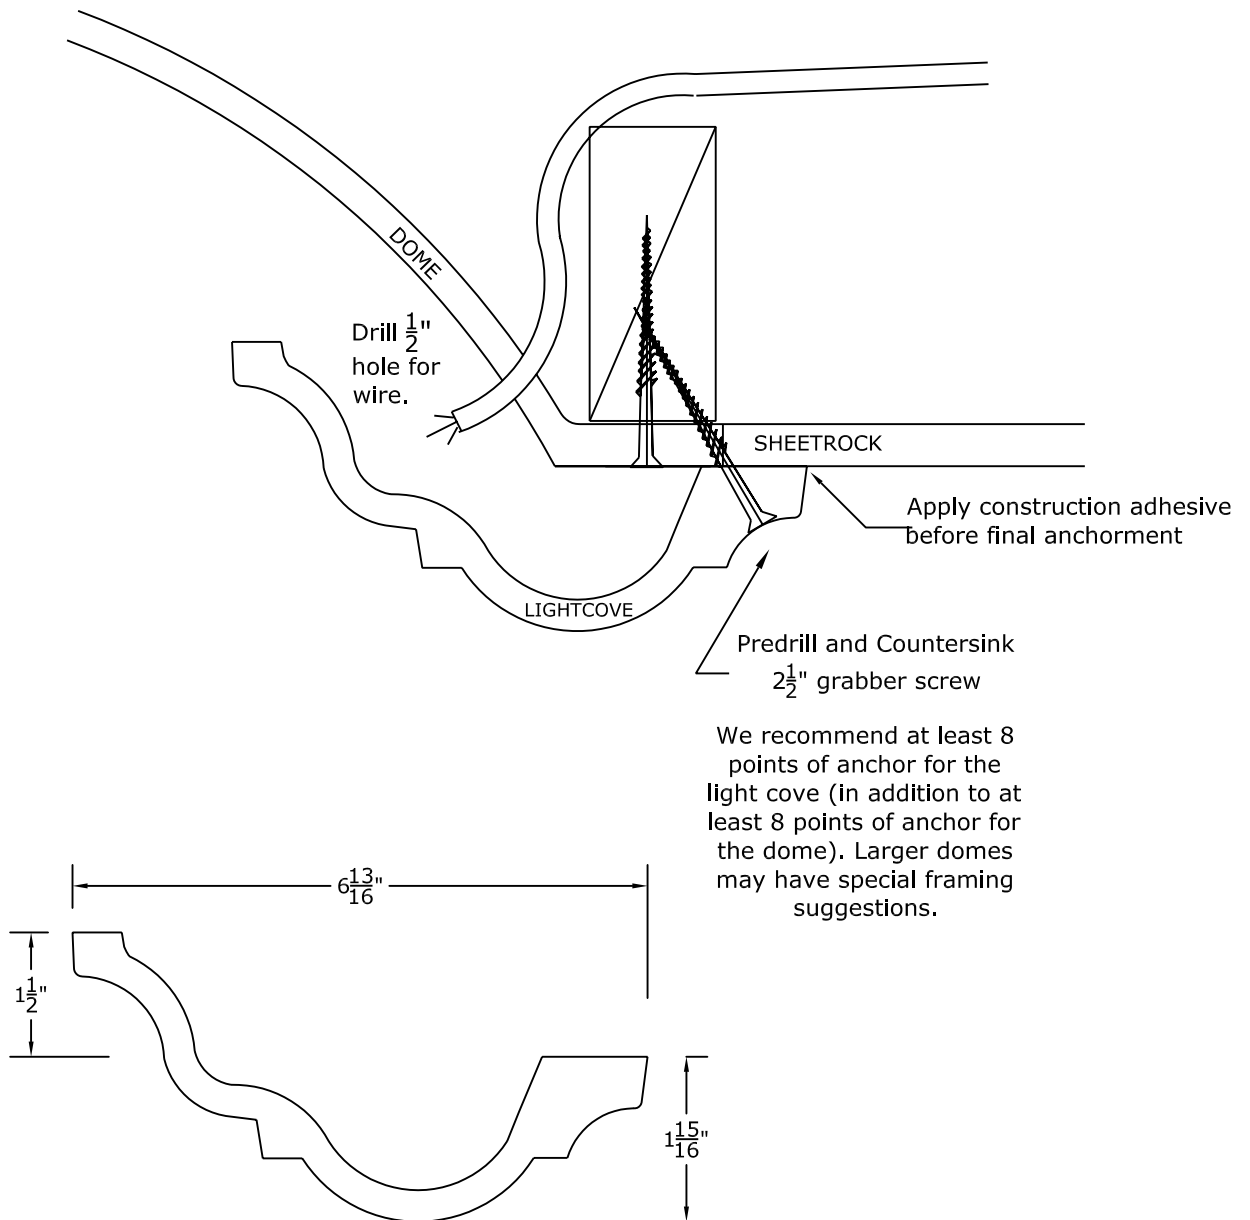

45" X 30" X 12" Oval Dome Framing Detail

RWM Inc.

155 North 500 West, Salt Lake City, Utah, 84116
 Phone: 801.595.8349 Toll Free 1.800.414.8349
 Fax: 801.595.8147 E-mail: info@rwm-inc.com

Visit our website at www.rwm-inc.com

Standard Lightcove Detail: For Standard Round & Oval Domes*

* See special framing suggestions for larger round and oval domes.