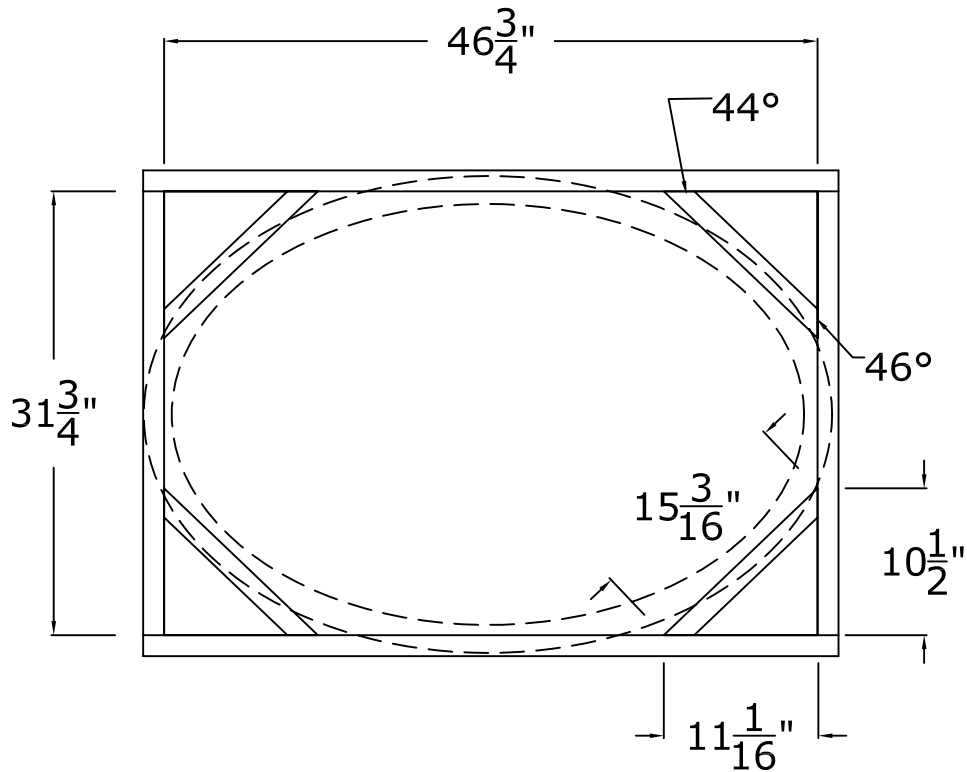

45" X 30" X 12" Oval Dome

© Copyright 2011

RWM Inc.

155 North 500 West, Salt Lake City, Utah, 84116

Phone: 801.595.8349 Toll Free 1.800.414.8349

Fax: 801.595.8147 E-mail: info@rwm-inc.com

Visit our website at www.rwm-inc.com

45" X 30" X 12" Oval Dome Framing Detail

RWM Inc.

155 North 500 West, Salt Lake City, Utah, 84116
 Phone: 801.595.8349 Toll Free 1.800.414.8349
 Fax: 801.595.8147 E-mail: info@rwm-inc.com

Visit our website at www.rwm-inc.com