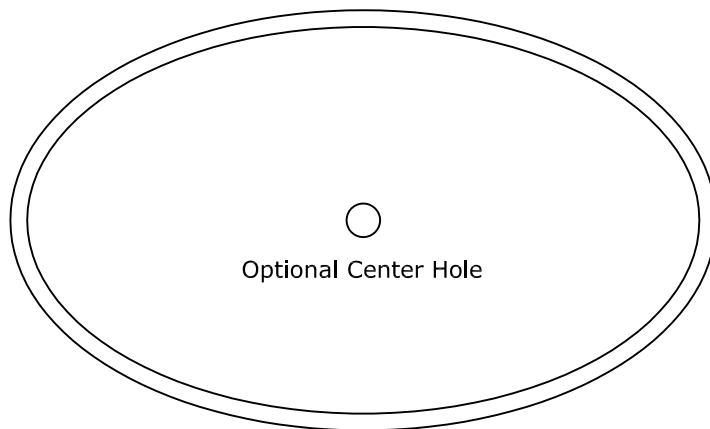

## 80" X 46" X 12" Oval Dome

## 80" X 46" X 7" Oval Dome

© Copyright 2005

## 80" X 46" Lightcove Detail

We recommend at least 8 points of anchor for the light cove (in addition to at least 8 points of anchor for the dome).