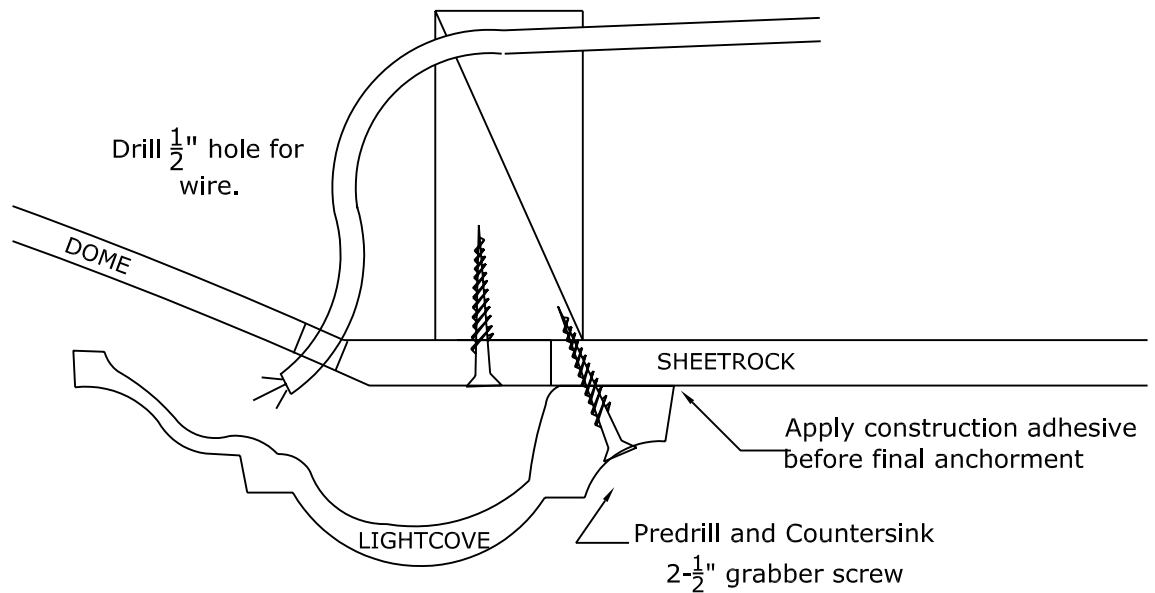

## 80" X 46" Lightcove Detail

We recommend at least 8 points of anchor for the light cove (in addition to at least 8 points of anchor for the dome).