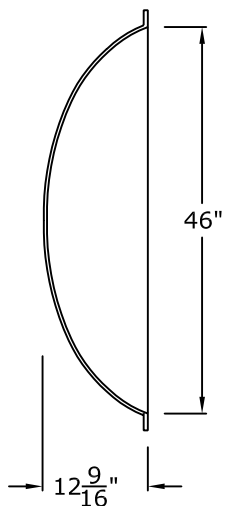

## 80" X 46" X 12" Oval Dome

## 80" X 46" X 7" Oval Dome

© Copyright 2005

## 80" X 46" Oval Dome Framing Detail

© Copyright 2008

## 80" X 46" Lightcove Detail

We recommend at least 8 points of anchor for the light cove (in addition to at least 8 points of anchor for the dome).