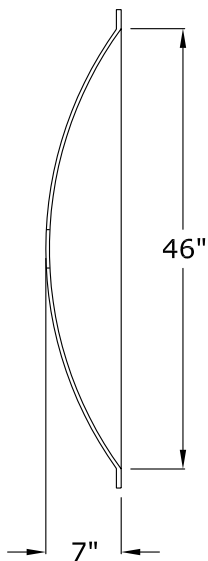

## 80" X 46" X 12" Oval Dome

# Round Window Mouldings Inc.

155 North 500 West, Salt Lake City, Utah, 84116

Phone: 801.595.8349 Toll Free: 1.800.414.8349

Fax: 801.595.8147 E-mail: info@rwm-inc.com

Visit our website at [www.rwm-inc.com](http://www.rwm-inc.com)

## 80" X 46" X 7" Oval Dome

© Copyright 2005

## 80" X 46" Oval Dome Framing Detail

© Copyright 2008