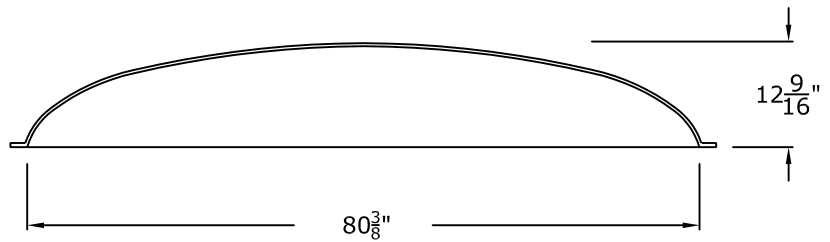

Round Window Mouldings Inc.

155 North 500 West, Salt Lake City, Utah, 84116
Phone: 801.595.8349 Toll Free: 1.800.414.8349
Fax: 801.595.8147 E-mail: info@rwm-inc.com

Visit our website at www.rwm-inc.com

80" X 46" X 12" Oval Dome