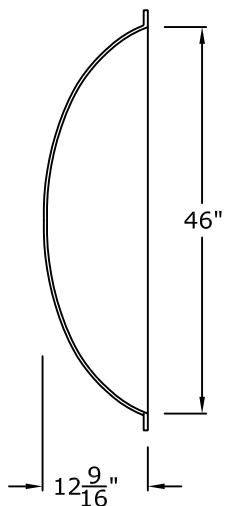

Round Window Mouldings Inc.

155 North 500 West, Salt Lake City, Utah, 84116
Phone: 801.595.8349 Toll Free: 1.800.414.8349
Fax: 801.595.8147 E-mail: info@rwm-inc.com

Visit our website at www.rwm-inc.com

80" X 46" X 12" Oval Dome

RWMTM

Round Window Mouldings Inc.

© Copyright 2005

Round Window Mouldings Inc.

155 North 500 West, Salt Lake City, Utah, 84116

Phone: 801.595.8349 Toll Free: 1.800.414.8349

Fax: 801.595.8147 E-mail: info@rwm-inc.com

Visit our website at www.rwm-inc.com

80" X 46" Oval Dome Framing Detail

© Copyright 2008

RWM Inc.

155 North 500 West, Salt Lake City, Utah, 84116

Phone: 801.595.8349 Toll Free 1.800.414.8349

Fax: 801.595.8147 E-mail: info@rwm-inc.com

Visit our website at www.rwm-inc.com

80" X 46" Lightcove Detail

We recommend at least 8 points of anchor for the light cove (in addition to at least 8 points of anchor for the dome).