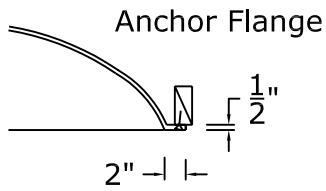

Round Window Mouldings Inc.

155 North 500 West, Salt Lake City, Utah, 84116
Phone: 801.595.8349 Toll Free: 1.800.414.8349
Fax: 801.595.8147 E-mail: info@rwm-inc.com

Visit our website at www.rwm-inc.com

80" X 46" X 12" Oval Dome