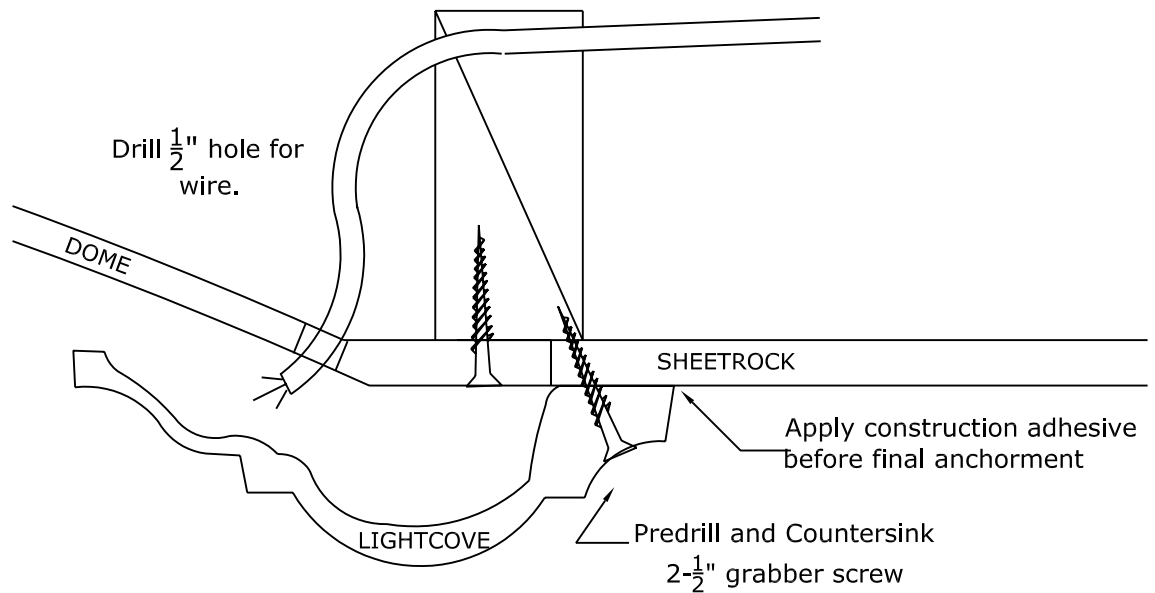

Visit our website at www.rwm-inc.com

80" X 46" Lightcove Detail

We recommend at least 8 points of anchor for the light cove (in addition to at least 8 points of anchor for the dome).