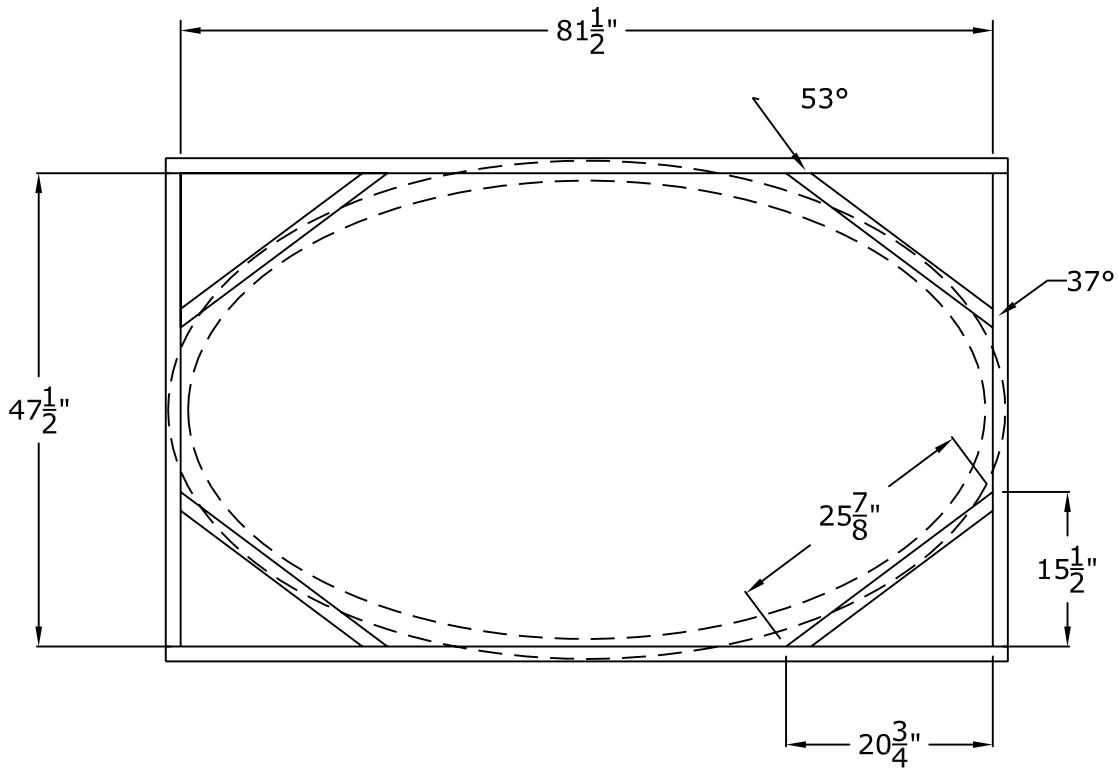

Visit our website at www.rwm-inc.com

80" X 46" Oval Dome Framing Detail

© Copyright 2008

RWM Inc.

155 North 500 West, Salt Lake City, Utah, 84116

Phone: 801.595.8349 Toll Free 1.800.414.8349

Fax: 801.595.8147 E-mail: info@rwm-inc.com

Visit our website at www.rwm-inc.com

80" X 46" Lightcove Detail

We recommend at least 8 points of anchor for the light cove (in addition to at least 8 points of anchor for the dome).