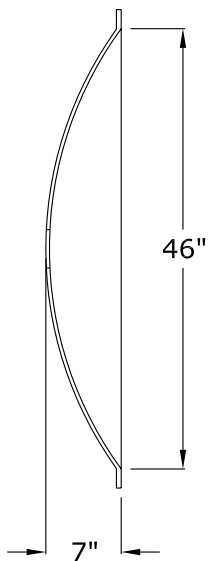

Round Window Mouldings Inc.

155 North 500 West, Salt Lake City, Utah, 84116

Phone: 801.595.8349 Toll Free: 1.800.414.8349

Fax: 801.595.8147 E-mail: info@rwm-inc.com

Visit our website at www.rwm-inc.com

80" X 46" X 7" Oval Dome

80" X 46" Oval Dome Framing Detail

© Copyright 2008

RWM Inc.

155 North 500 West, Salt Lake City, Utah, 84116

Phone: 801.595.8349 Toll Free 1.800.414.8349

Fax: 801.595.8147 E-mail: info@rwm-inc.com

Visit our website at www.rwm-inc.com

80" X 46" Lightcove Detail

We recommend at least 8 points of anchor for the light cove (in addition to at least 8 points of anchor for the dome).