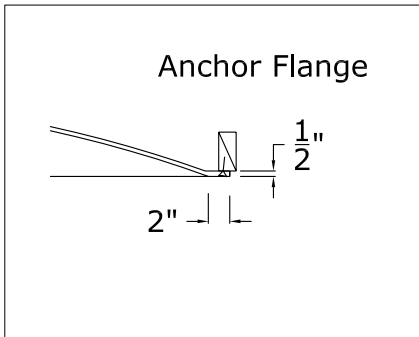

Round Window Mouldings Inc.

155 North 500 West, Salt Lake City, Utah, 84116

Phone: 801.595.8349 Toll Free: 1.800.414.8349

Fax: 801.595.8147 E-mail: info@rwm-inc.com

Visit our website at www.rwm-inc.com

80" X 46" X 7" Oval Dome