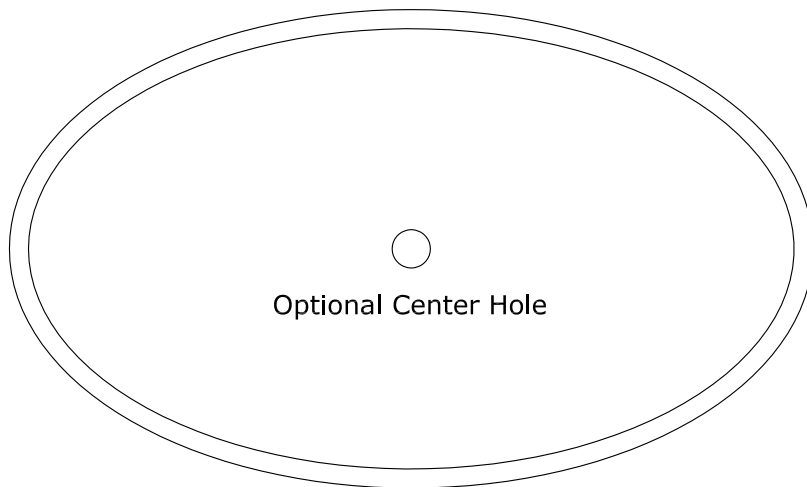

Round Window Mouldings Inc.

155 North 500 West, Salt Lake City, Utah, 84116

Phone: 801.595.8349 Toll Free: 1.800.414.8349

Fax: 801.595.8147 E-mail: info@rwm-inc.com

Visit our website at www.rwm-inc.com

80" X 46" X 7" Oval Dome