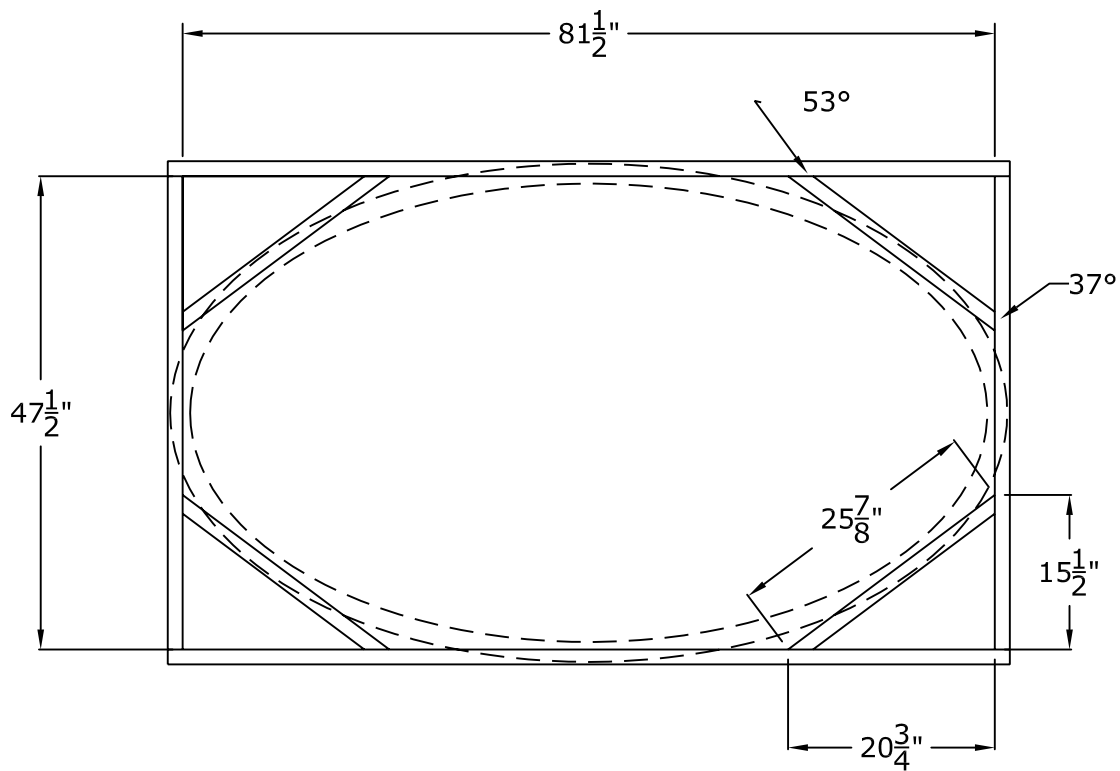

80" X 46" Oval Dome Framing Detail

© Copyright 2008

RWM Inc.

155 North 500 West, Salt Lake City, Utah, 84116

Phone: 801.595.8349 Toll Free 1.800.414.8349

Fax: 801.595.8147 E-mail: info@rwm-inc.com

Visit our website at www.rwm-inc.com

80" X 46" Lightcove Detail

We recommend at least 8 points of anchor for the light cove (in addition to at least 8 points of anchor for the dome).