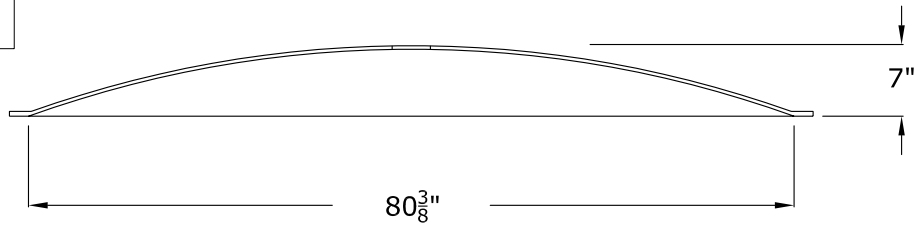

Round Window Mouldings Inc.

155 North 500 West, Salt Lake City, Utah, 84116

Phone: 801.595.8349 Toll Free: 1.800.414.8349

Fax: 801.595.8147 E-mail: info@rwm-inc.com

Visit our website at www.rwm-inc.com

80" X 46" X 7" Oval Dome