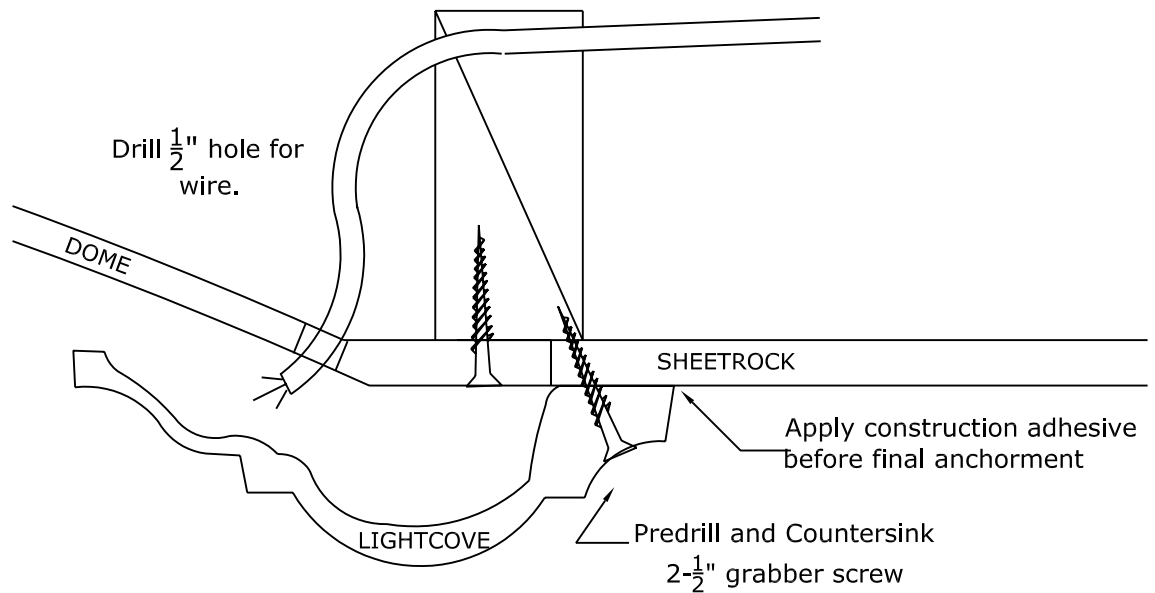

80" X 46" Lightcove Detail

We recommend at least 8 points of anchor for the light cove (in addition to at least 8 points of anchor for the dome).