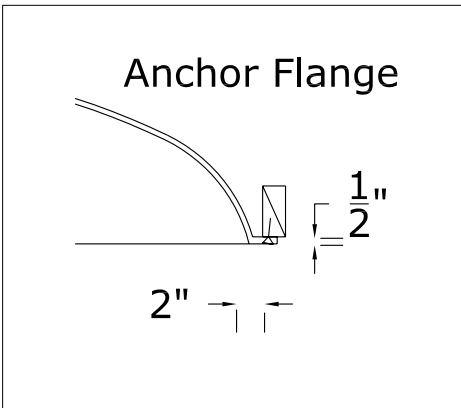

Round Window Mouldings Inc.

155 North 500 West, Salt Lake City, Utah, 84116

Phone: 801.595.8349 Toll Free: 1.800.414.8349

Fax: 801.595.8147 E-mail: info@rwm-inc.com

Visit our website at www.rwm-inc.com

93" x 54" x 14" Oval Dome