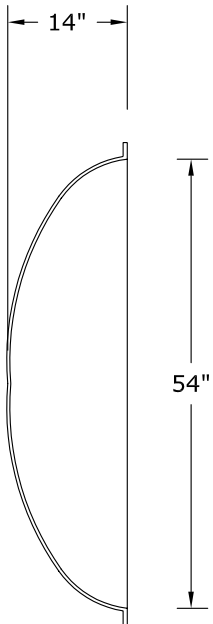

Round Window Mouldings Inc.

155 North 500 West, Salt Lake City, Utah, 84116

Phone: 801.595.8349 Toll Free: 1.800.414.8349

Fax: 801.595.8147 E-mail: info@rwm-inc.com

Visit our website at www.rwm-inc.com

93" x 54" x 14" Oval Dome

RWMTM

Round Window Mouldings Inc.

© Copyright 2005

Round Window Mouldings Inc.

155 North 500 West, Salt Lake City, Utah, 84116

Phone: 801.595.8349 Toll Free 1.800.414.8349

Fax: 801.595.8147 E-mail: info@rwm-inc.com

Visit our website at www.rwm-inc.com

93" x 54" x 9" Oval Dome

Round Window Mouldings Inc.

155 North 500 West, Salt Lake City, Utah, 84116
Phone: 801.595.8349 Toll Free: 1.800.414.8349
Fax: 801.595.8147 E-mail: info@rwm-inc.com
Visit our website at www.rwm-inc.com

93" x 54" Oval Dome Framing Detail

RWM Inc.

155 North 500 West, Salt Lake City, Utah, 84116
 Phone: 801.595.8349 Toll Free 1.800.414.8349
 Fax: 801.595.8147 E-mail: info@rwm-inc.com

Visit our website at www.rwm-inc.com