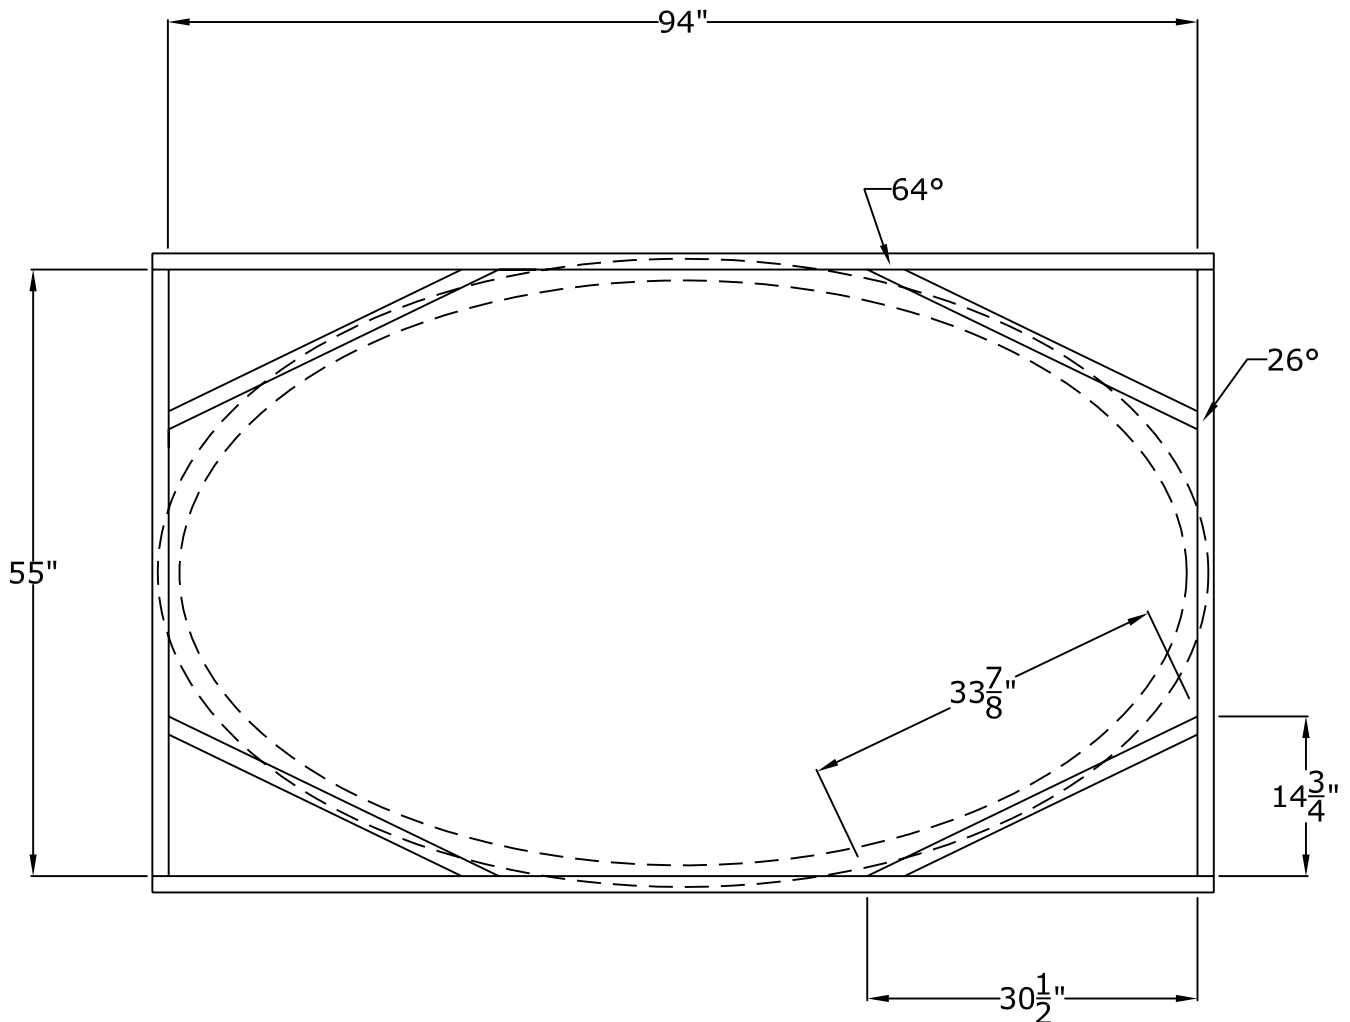

Visit our website at www.rwm-inc.com

93" x 54" x 9" Oval Dome

Round Window Mouldings Inc.

155 North 500 West, Salt Lake City, Utah, 84116
Phone: 801.595.8349 Toll Free: 1.800.414.8349
Fax: 801.595.8147 E-mail: info@rwm-inc.com
Visit our website at www.rwm-inc.com

93" x 54" Oval Dome Framing Detail

RWM Inc.

155 North 500 West, Salt Lake City, Utah, 84116
 Phone: 801.595.8349 Toll Free 1.800.414.8349
 Fax: 801.595.8147 E-mail: info@rwm-inc.com

Visit our website at www.rwm-inc.com