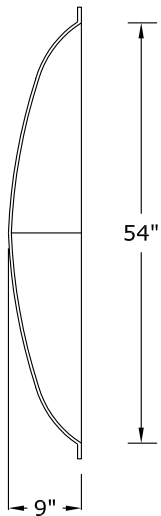

Round Window Mouldings Inc.

155 North 500 West, Salt Lake City, Utah, 84116

Phone: 801.595.8349 Toll Free: 1.800.414.8349

Fax: 801.595.8147 E-mail: info@rwm-inc.com

Visit our website at www.rwm-inc.com

93" x 54" x 14" Oval Dome

RWMTM

Round Window Mouldings Inc.

© Copyright 2005

Round Window Mouldings Inc.

155 North 500 West, Salt Lake City, Utah, 84116

Phone: 801.595.8349 Toll Free 1.800.414.8349

Fax: 801.595.8147 E-mail: info@rwm-inc.com

Visit our website at www.rwm-inc.com

93" x 54" x 9" Oval Dome

Round Window Mouldings Inc.

155 North 500 West, Salt Lake City, Utah, 84116
Phone: 801.595.8349 Toll Free: 1.800.414.8349
Fax: 801.595.8147 E-mail: info@rwm-inc.com
Visit our website at www.rwm-inc.com