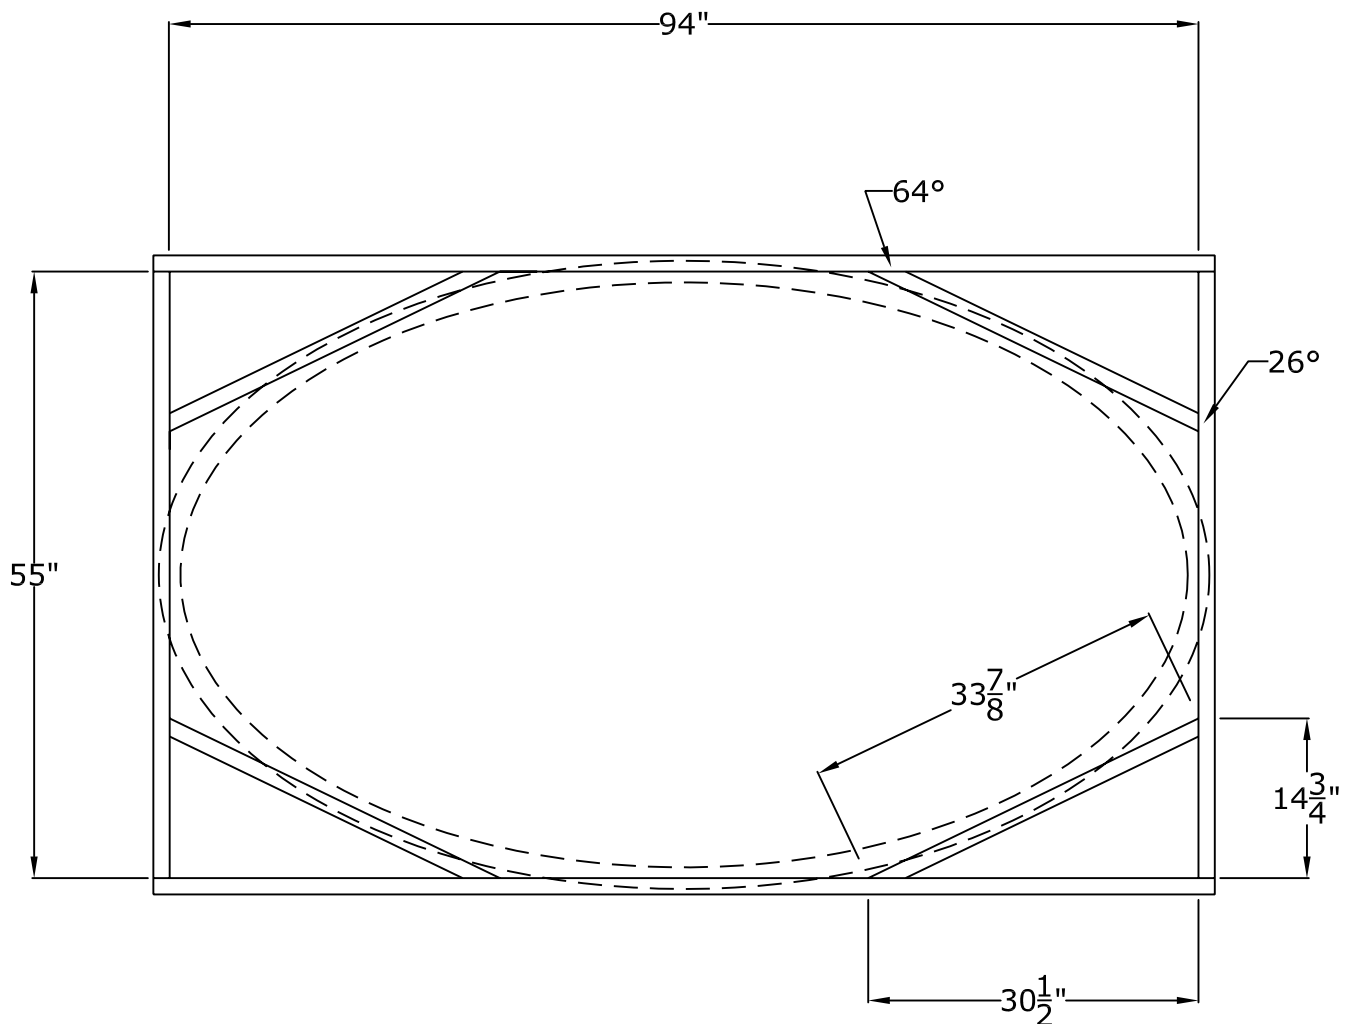

Visit our website at www.rwm-inc.com

93" x 54" Oval Dome Framing Detail

RWM Inc.

155 North 500 West, Salt Lake City, Utah, 84116
 Phone: 801.595.8349 Toll Free 1.800.414.8349
 Fax: 801.595.8147 E-mail: info@rwm-inc.com