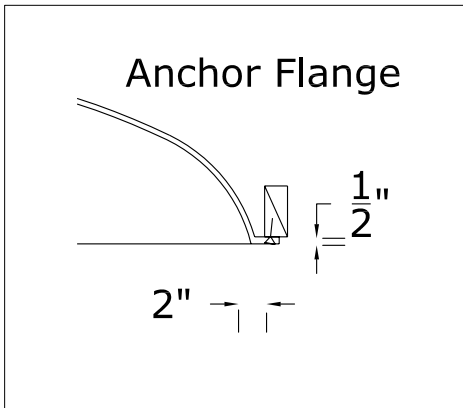

Round Window Mouldings Inc.

155 North 500 West, Salt Lake City, Utah, 84116

Phone: 801.595.8349 Toll Free: 1.800.414.8349

Fax: 801.595.8147 E-mail: info@rwm-inc.com

Visit our website at www.rwm-inc.com

93" x 54" x 14" Oval Dome