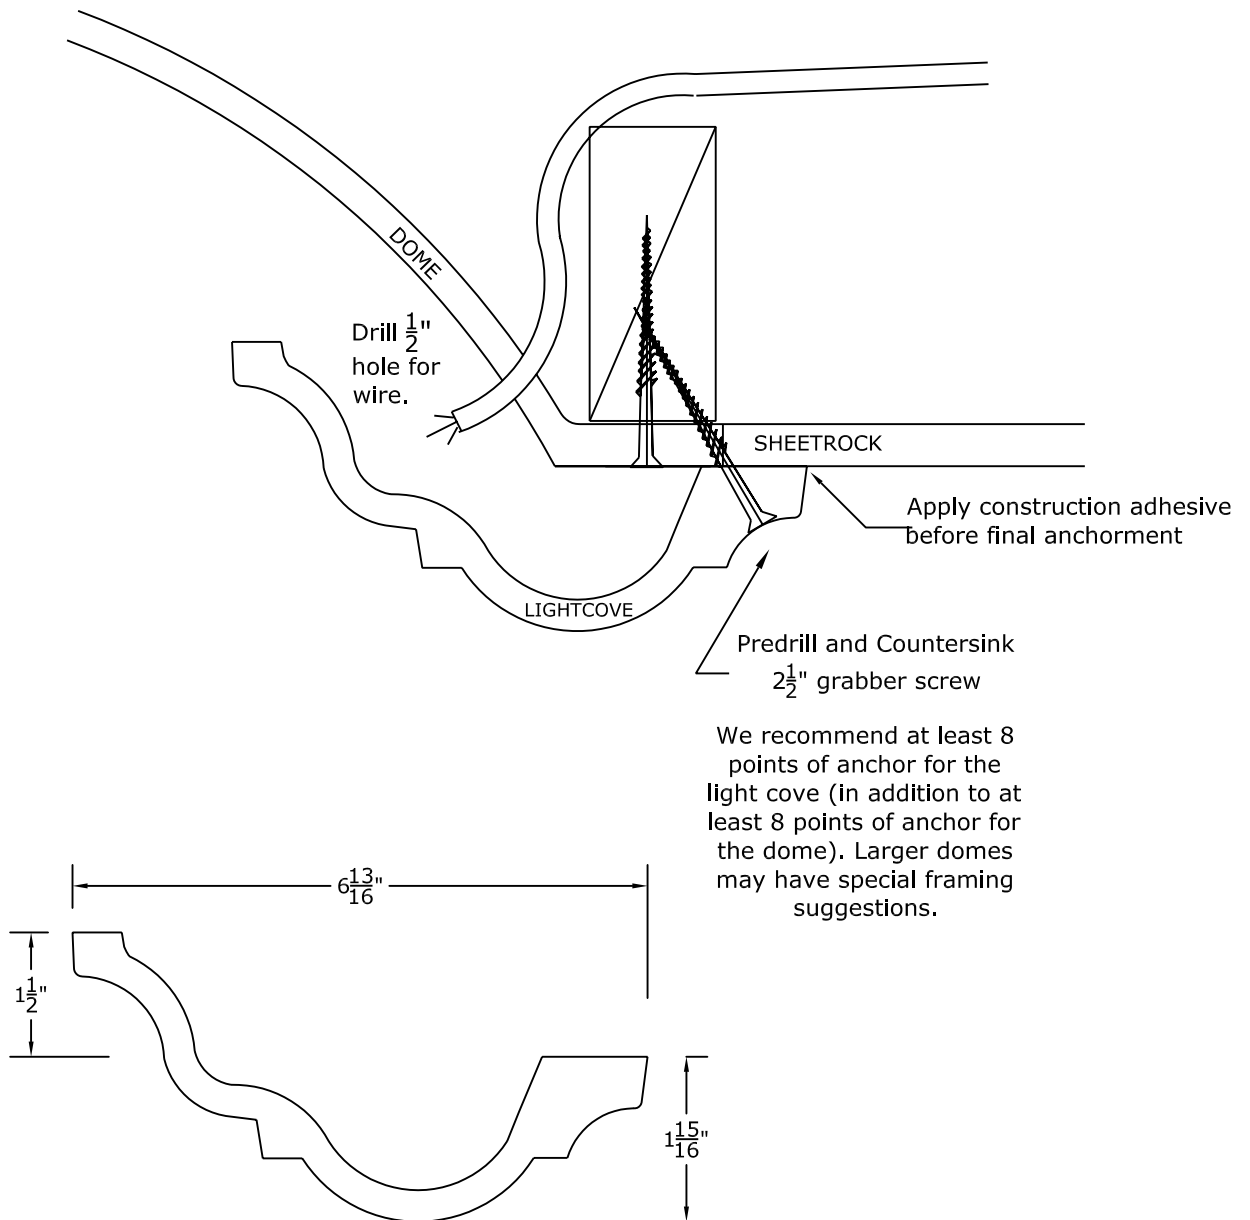

Visit our website at www.rwm-inc.com

93" x 54" Oval Dome Framing Detail

RWM Inc.

155 North 500 West, Salt Lake City, Utah, 84116
 Phone: 801.595.8349 Toll Free 1.800.414.8349
 Fax: 801.595.8147 E-mail: info@rwm-inc.com

Visit our website at www.rwm-inc.com

Standard Lightcove Detail: For Standard Round & Oval Domes*

* See special framing suggestions for larger round and oval domes.