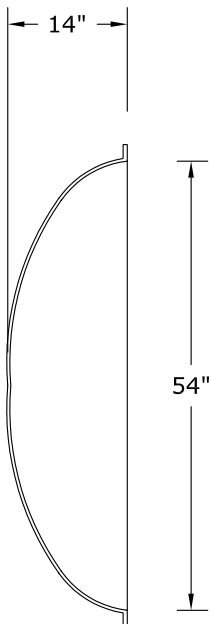

Round Window Mouldings Inc.

155 North 500 West, Salt Lake City, Utah, 84116

Phone: 801.595.8349 Toll Free: 1.800.414.8349

Fax: 801.595.8147 E-mail: info@rwm-inc.com

Visit our website at www.rwm-inc.com

93" x 54" x 14" Oval Dome

RWMTM

Round Window Mouldings Inc.

© Copyright 2005

Round Window Mouldings Inc.

155 North 500 West, Salt Lake City, Utah, 84116

Phone: 801.595.8349 Toll Free: 1.800.414.8349

Fax: 801.595.8147 E-mail: info@rwm-inc.com

Visit our website at www.rwm-inc.com

93" x 54" Oval Dome Framing Detail

RWM Inc.

155 North 500 West, Salt Lake City, Utah, 84116
 Phone: 801.595.8349 Toll Free 1.800.414.8349
 Fax: 801.595.8147 E-mail: info@rwm-inc.com