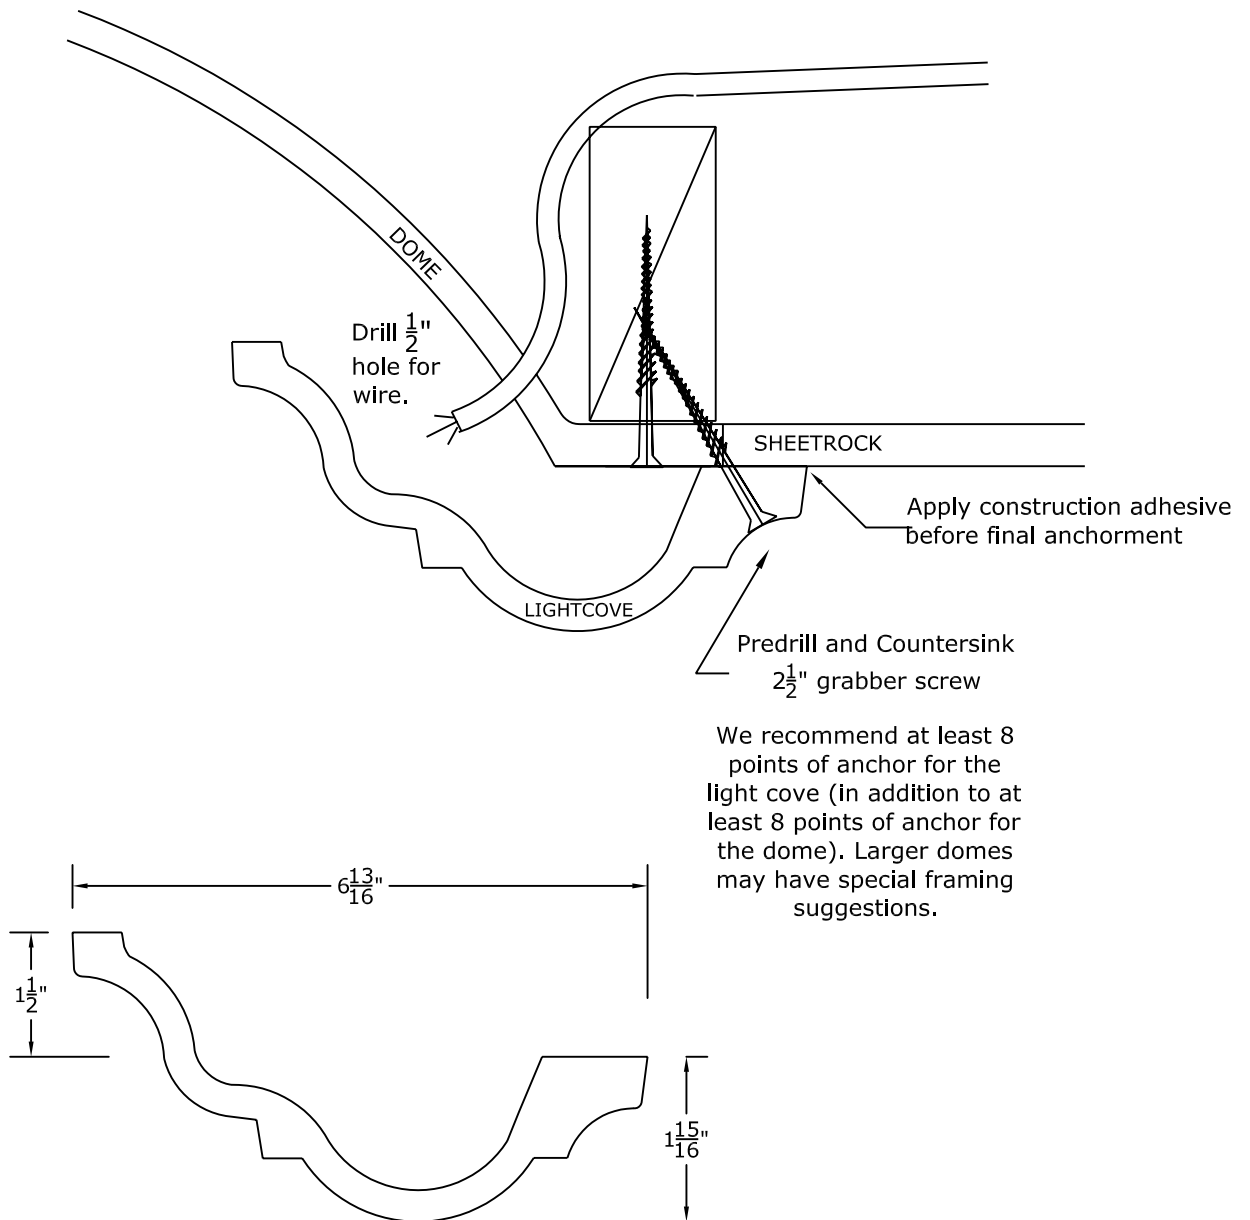

93" x 54" Oval Dome Framing Detail

RWM Inc.

155 North 500 West, Salt Lake City, Utah, 84116
 Phone: 801.595.8349 Toll Free 1.800.414.8349
 Fax: 801.595.8147 E-mail: info@rwm-inc.com

Visit our website at www.rwm-inc.com

Standard Lightcove Detail: For Standard Round & Oval Domes*

* See special framing suggestions for larger round and oval domes.