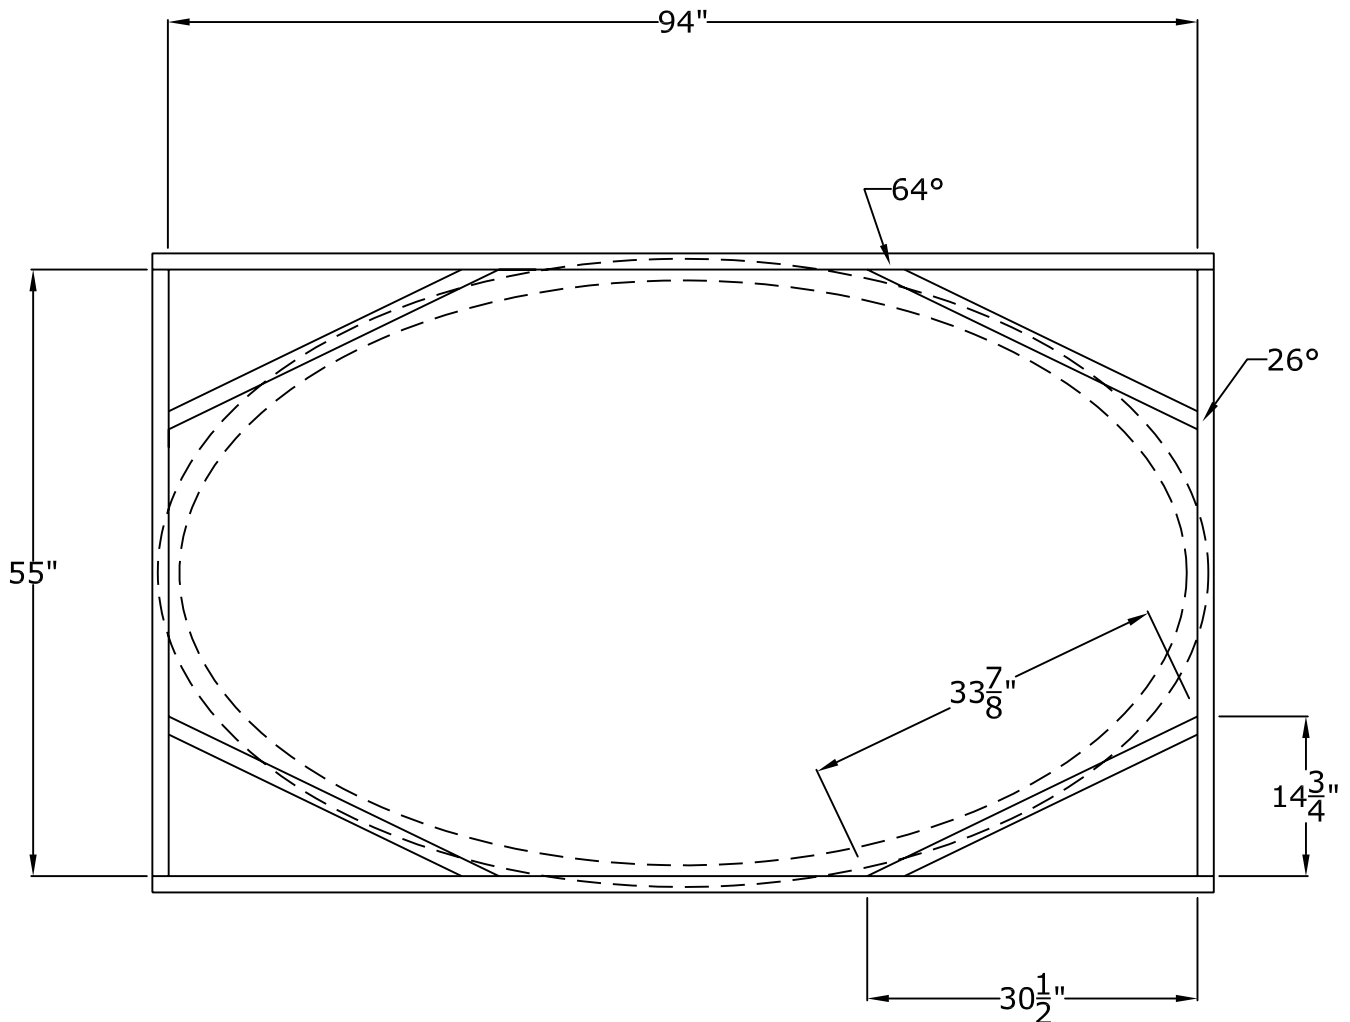

Visit our website at www.rwm-inc.com

93" x 54" x 9" Oval Dome

Round Window Mouldings Inc.

155 North 500 West, Salt Lake City, Utah, 84116
Phone: 801.595.8349 Toll Free: 1.800.414.8349
Fax: 801.595.8147 E-mail: info@rwm-inc.com
Visit our website at www.rwm-inc.com

93" x 54" Oval Dome Framing Detail

RWM Inc.

155 North 500 West, Salt Lake City, Utah, 84116
 Phone: 801.595.8349 Toll Free 1.800.414.8349
 Fax: 801.595.8147 E-mail: info@rwm-inc.com

Visit our website at www.rwm-inc.com

Standard Lightcove Detail: For Standard Round & Oval Domes*

* See special framing suggestions for larger round and oval domes.