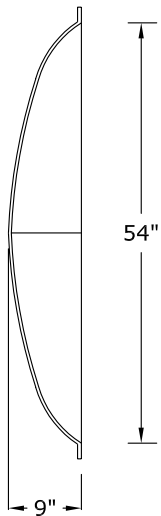

RWMTM

Round Window Mouldings Inc.

© Copyright 2005

Round Window Mouldings Inc.

155 North 500 West, Salt Lake City, Utah, 84116

Phone: 801.595.8349 Toll Free 1.800.414.8349

Fax: 801.595.8147 E-mail: info@rwm-inc.com

Visit our website at www.rwm-inc.com

93" x 54" x 9" Oval Dome

Round Window Mouldings Inc.

155 North 500 West, Salt Lake City, Utah, 84116
Phone: 801.595.8349 Toll Free: 1.800.414.8349
Fax: 801.595.8147 E-mail: info@rwm-inc.com
Visit our website at www.rwm-inc.com

93" x 54" Oval Dome Framing Detail

RWM Inc.

155 North 500 West, Salt Lake City, Utah, 84116
 Phone: 801.595.8349 Toll Free 1.800.414.8349
 Fax: 801.595.8147 E-mail: info@rwm-inc.com

Visit our website at www.rwm-inc.com

Standard Lightcove Detail: For Standard Round & Oval Domes*

* See special framing suggestions for larger round and oval domes.