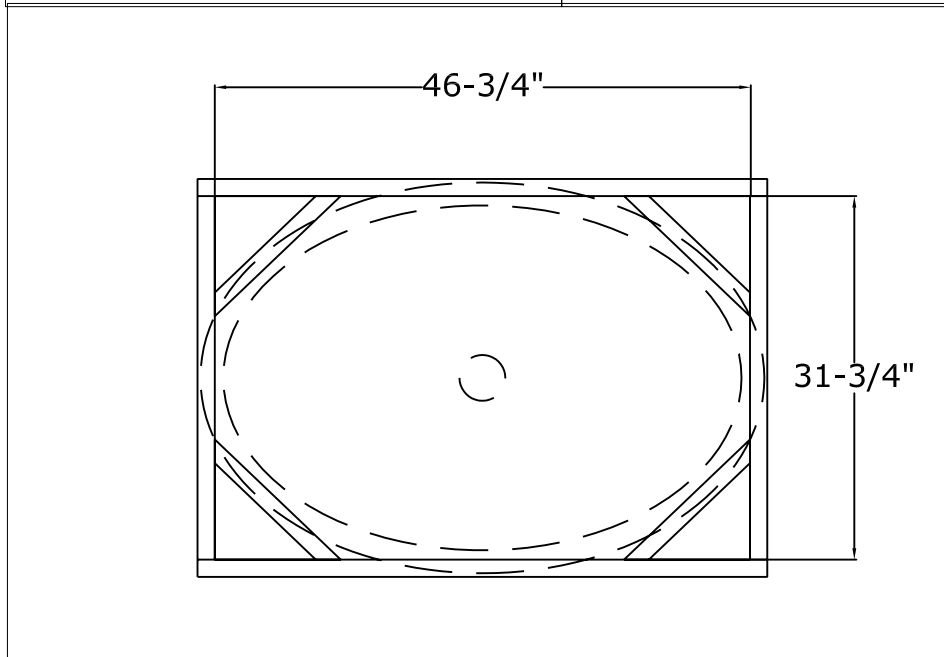

Fax: 801.595.8147 E-mail: info@rwm-inc.com

Visit our website at www.rwm-inc.com

Small Standard Oval Dome: Framing Detail

Round Window Mouldings Inc.

155 North 500 West, Salt Lake City, Utah, 84116

Phone: 801.595.8349 Toll Free: 1.800.414.8349