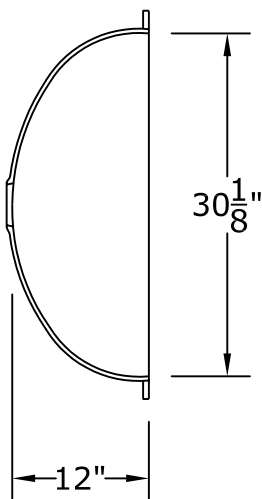

Small Standard Oval Dome