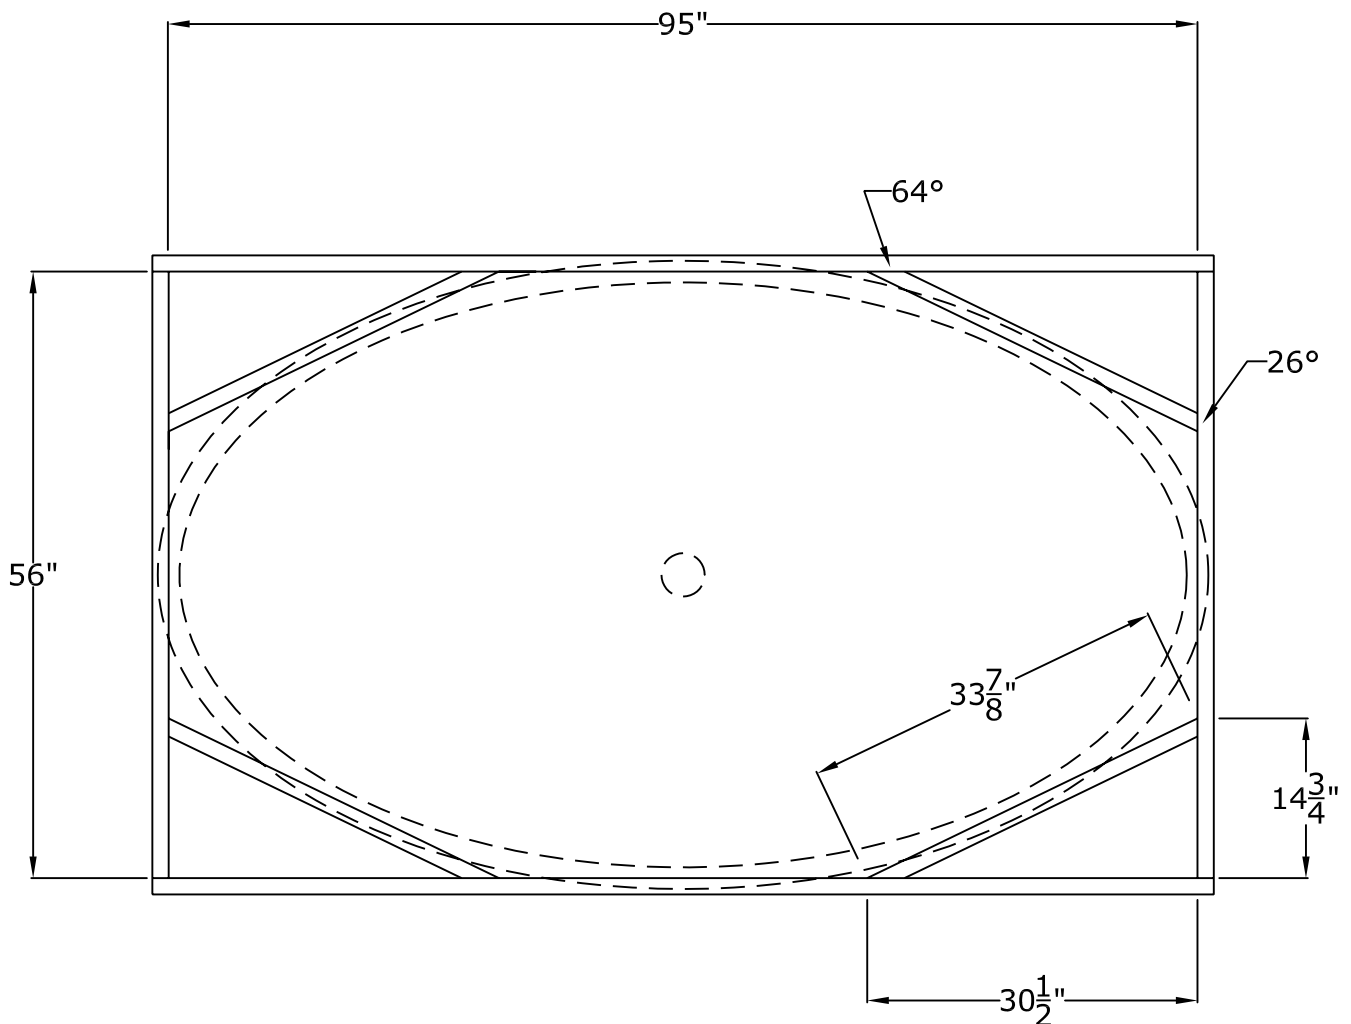

Round Window Mouldings Inc.

155 North 500 West, Salt Lake City, Utah, 84116
Phone: 801.595.8349 Toll Free: 1.800.414.8349
Fax: 801.595.8147 E-mail: info@rwm-inc.com
Visit our website at www.rwm-inc.com

Medium Standard Oval Dome: Framing Detail