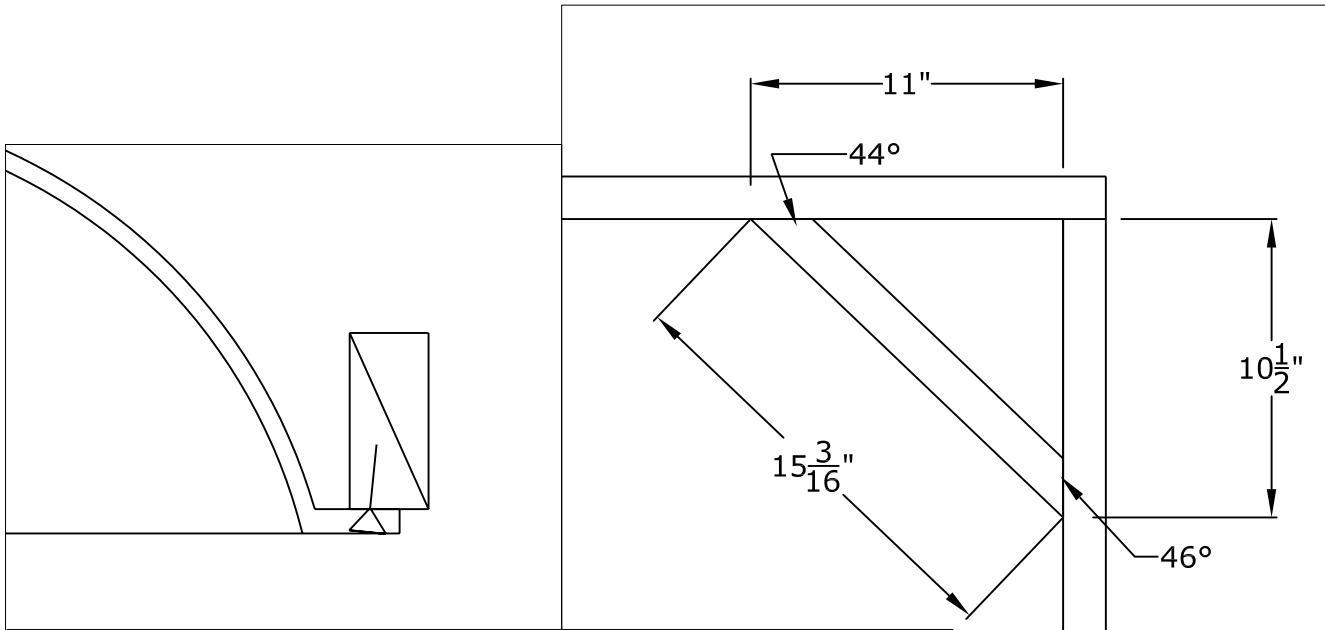

Small Standard Oval Dome: Framing Detail