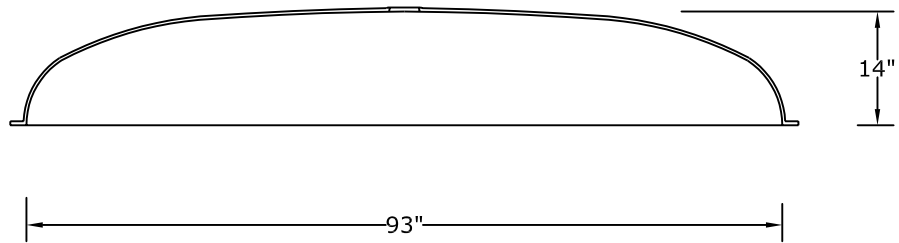

Medium Standard Oval Dome