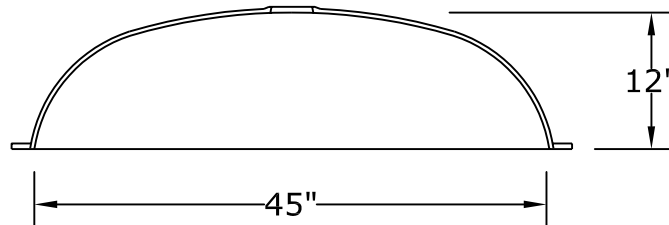

Small Standard Oval Dome