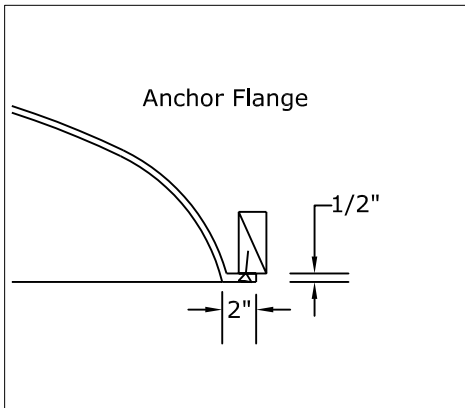

Medium Standard Oval Dome