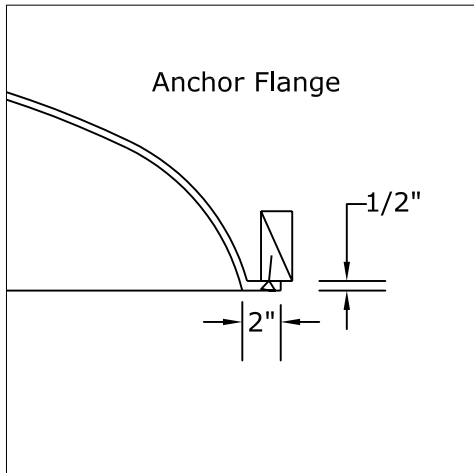

Small Standard Oval Dome