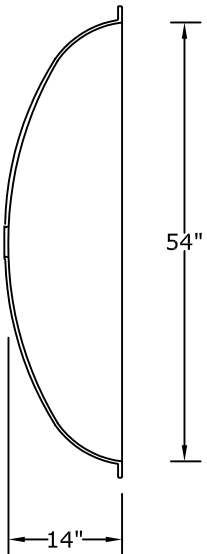

Medium Standard Oval Dome