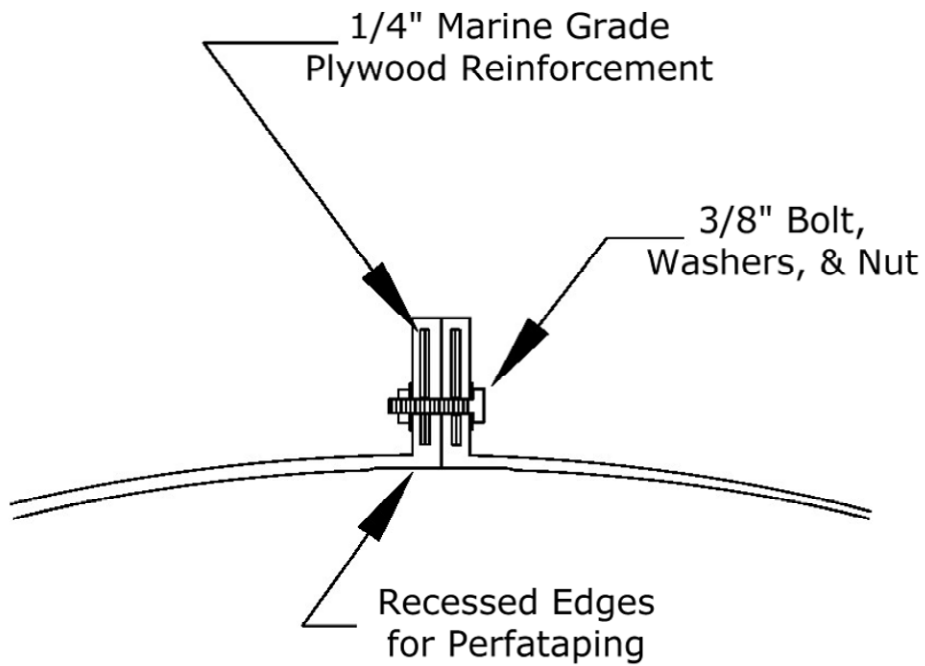

© Copyright 2005

Round Window Mouldings Inc.
155 North 500 West, Salt Lake City, Utah, 84116
Web: www.rwm-inc.com Toll Free: 1.800.414.8349

**Dome Flange Detail:
For Multi-Piece Domes**