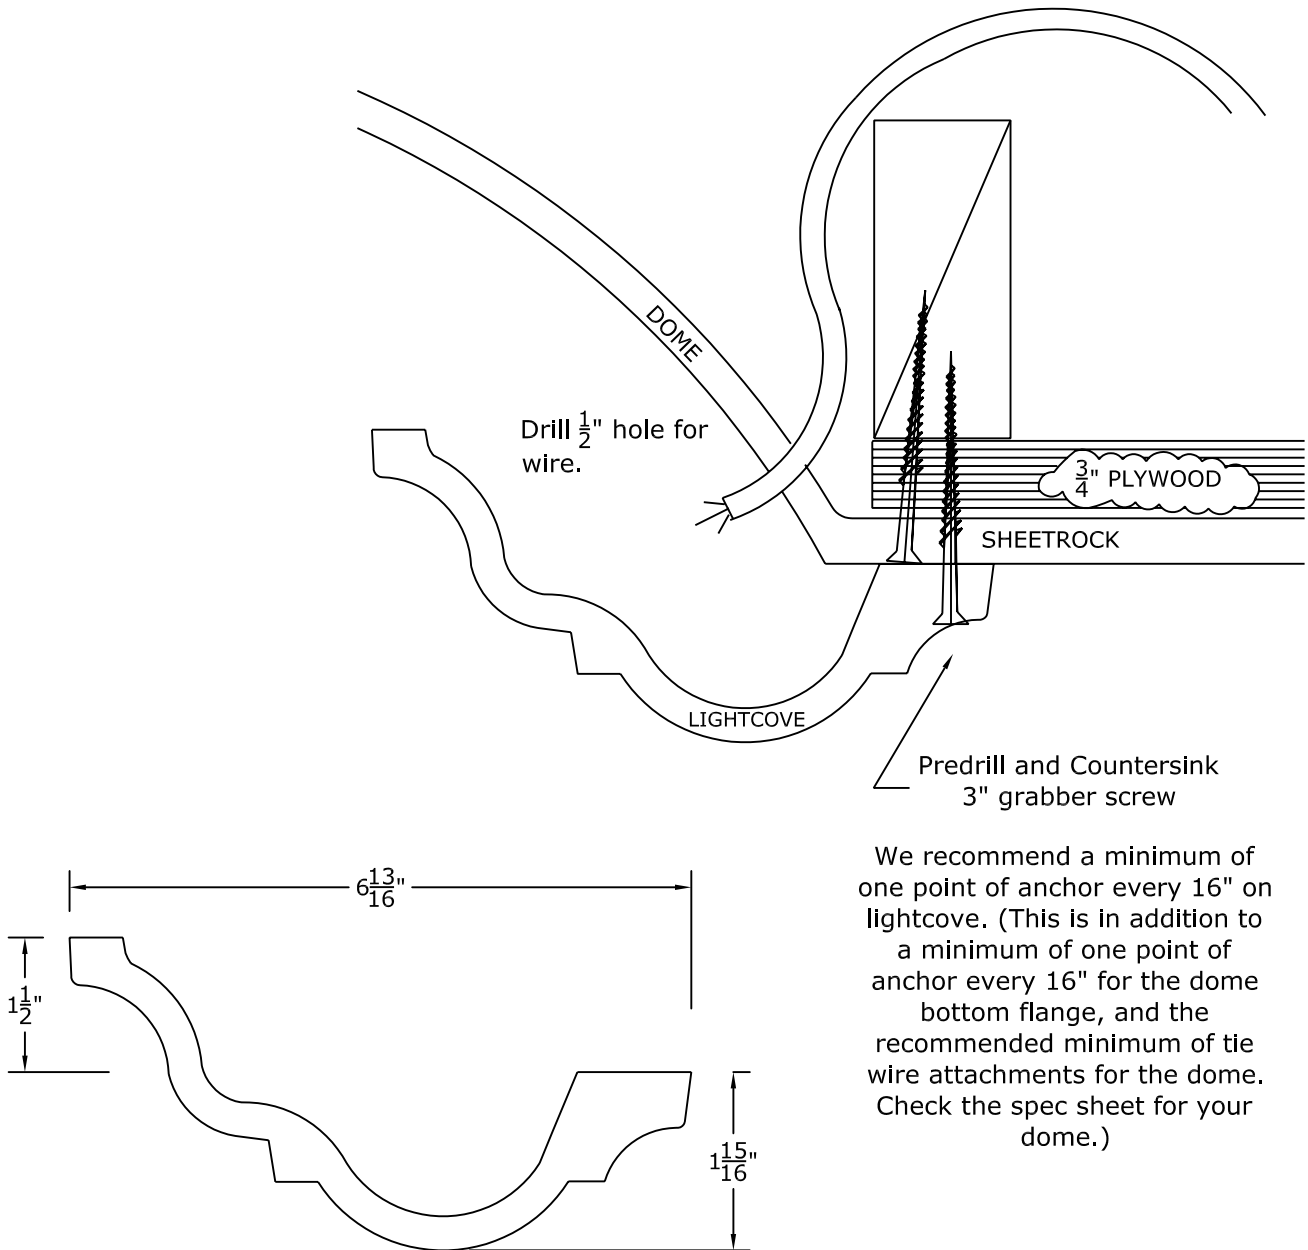

**Dome Flange Detail:  
For Multi-Piece Domes**

**RWM**  
Round Window Mouldings Inc.

© Copyright 2005

## Standard Lightcove Detail: For Larger Round & Oval Domes\*

\* The lightcove for our 80" X 46" oval dome is slightly different.