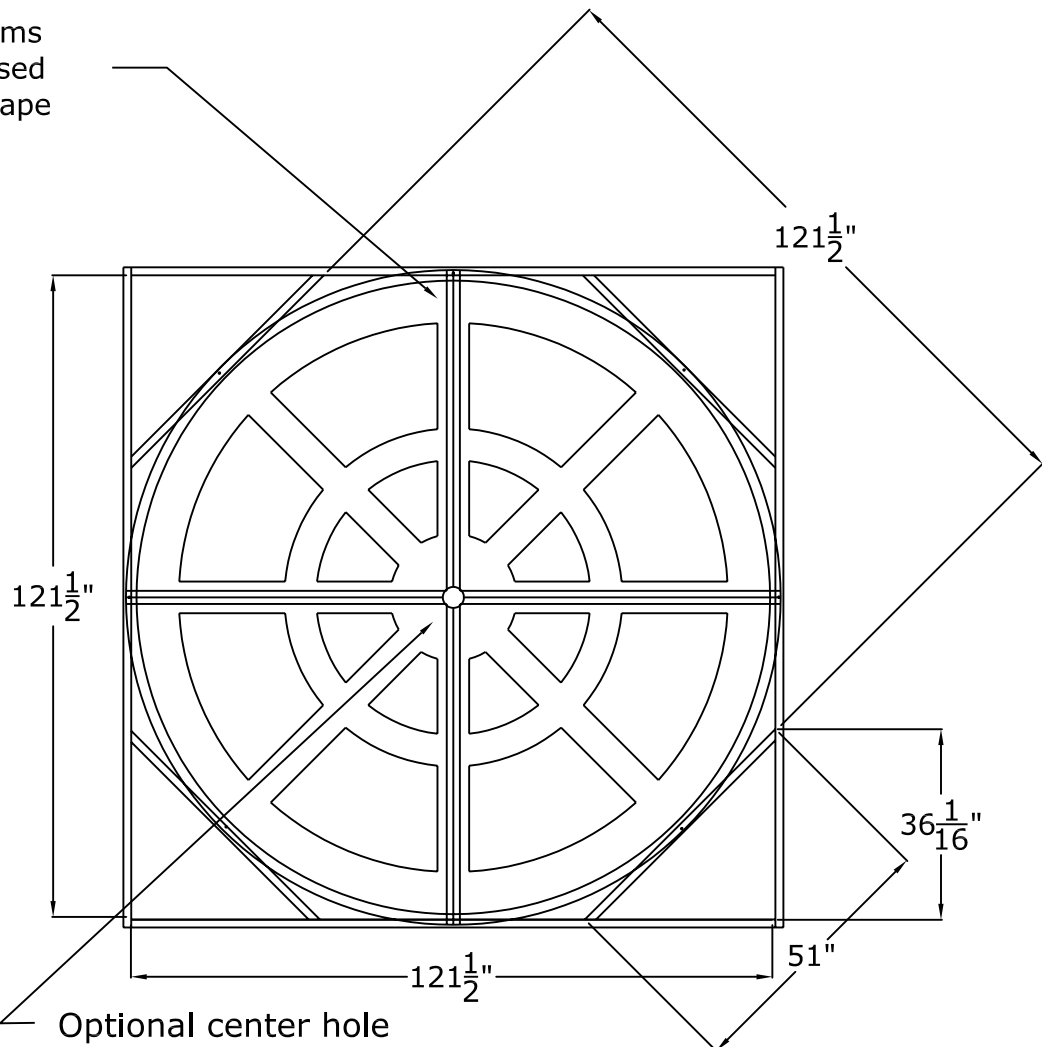

## 10 Foot Round Recessed Dome: 4 Parts with a 33" Overall Rise

**RWM**<sup>TM</sup>  
Round Window Mouldings Inc.

© Copyright 2005

Drill through both bolt flanges for permanent #9 tiewire anchorments (we recommend a minimum of two per flange)

## 10 Foot Coffered Round Recessed Dome: 4 Parts with a 33" Overall Rise

Drill through both bolt flanges for permanent #9 tiewire anchorments (we recommend a minimum of two per flange)

Inner seams are recessed for perfatape

## Standard Lightcove Detail: For Larger Round & Oval Domes\*

\* The lightcove for our 80" X 46" oval dome is slightly different.