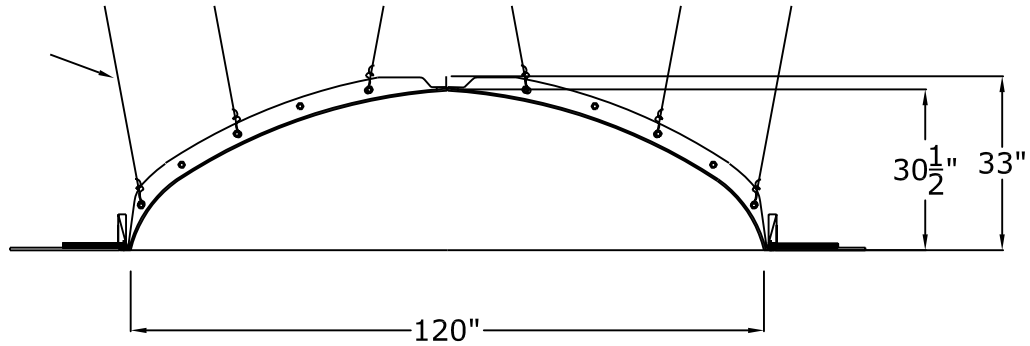

## 10 Foot Round Recessed Dome: 4 Parts with a 33" Overall Rise

**RWM**<sup>TM</sup>  
Round Window Mouldings Inc.

© Copyright 2005

Drill through both bolt flanges for permanent #9 tiewire anchorments (we recommend a minimum of two per flange)