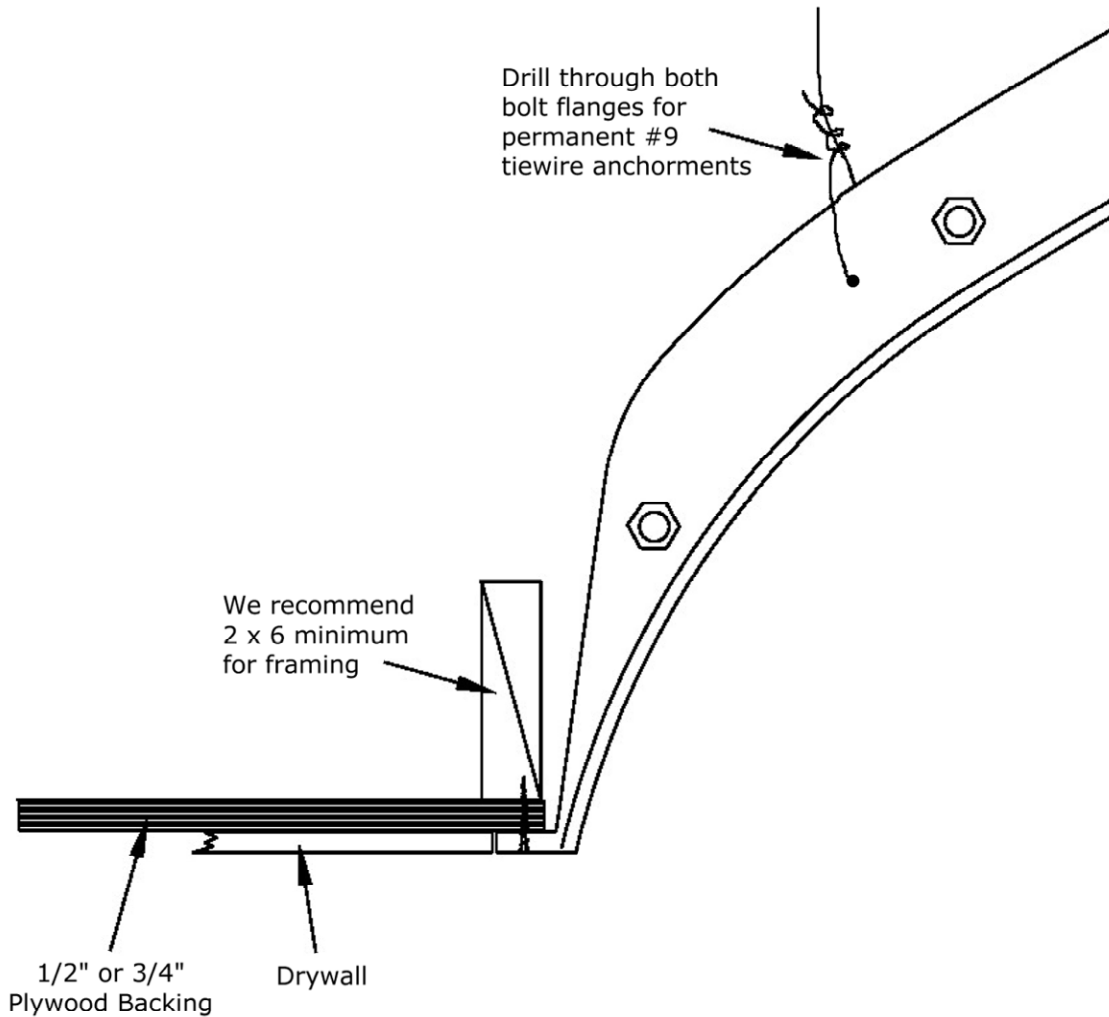

Anchor Flange Detail: For Larger Domes