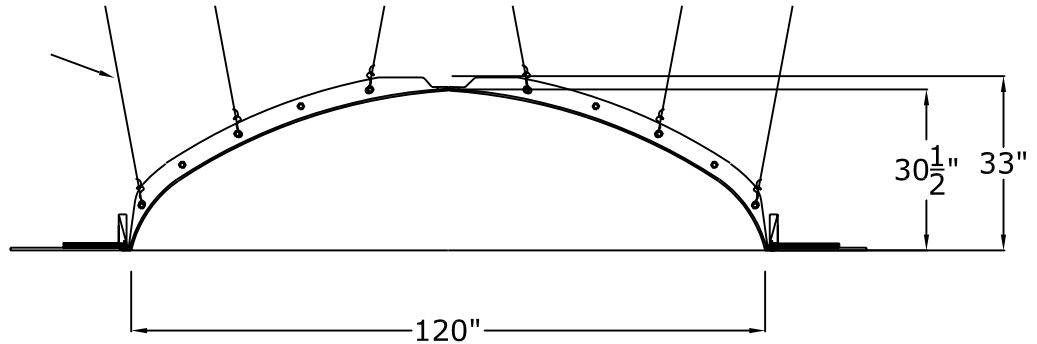

10 Foot Coffered Round Recessed Dome: 4 Parts with a 33" Overall Rise

Drill through both bolt flanges for permanent #9 tiewire anchorments (we recommend a minimum of two per flange)