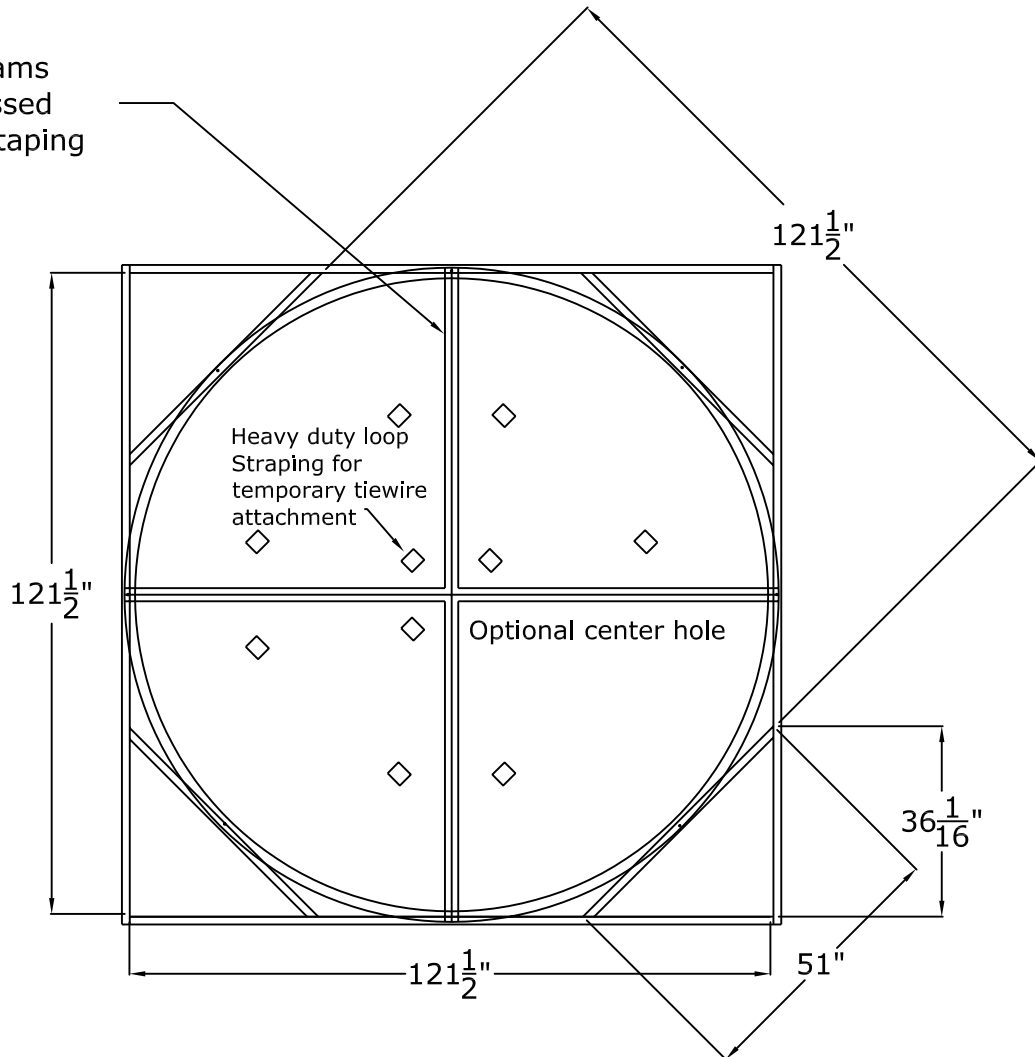

## 10 Foot Round Recessed Dome: 4 Parts with a 33" Overall Rise

**RWM**<sup>TM</sup>  
Round Window Mouldings Inc.

© Copyright 2005

Drill through both bolt flanges for permanent #9 tiewire anchorments (we recommend a minimum of two per flange)

Inner seams are recessed for perfataping

## 10 Foot Coffered Round Recessed Dome: 4 Parts with a 33" Overall Rise

Drill through both bolt flanges for permanent #9 tiewire anchorments (we recommend a minimum of two per flange)

Inner seams are recessed for perfatape

## Standard Lightcove Detail: For Larger Round & Oval Domes\*

\* The lightcove for our 80" X 46" oval dome is slightly different.