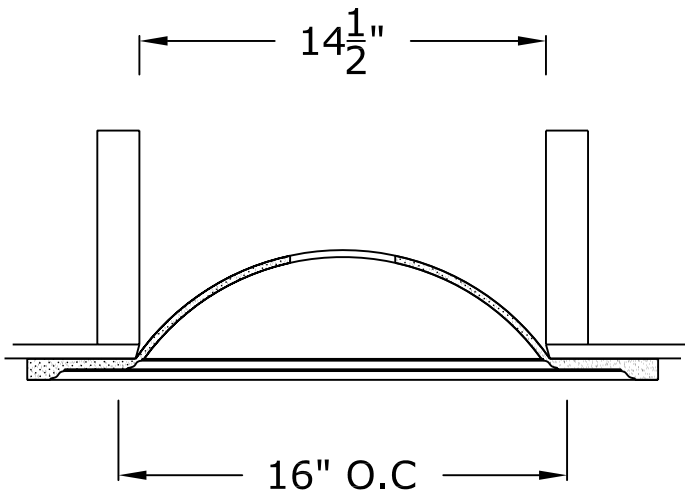

## 14" Dome Details

1/2" Sheetrock will need to be slightly trimmed