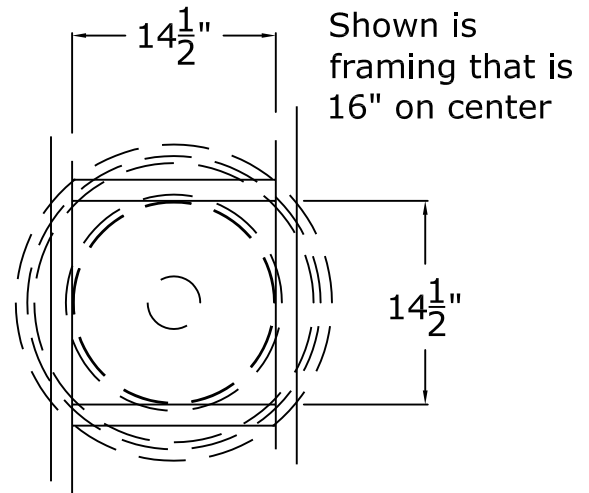

## 14" Dome Details

1/2" Sheetrock will need to be slightly trimmed