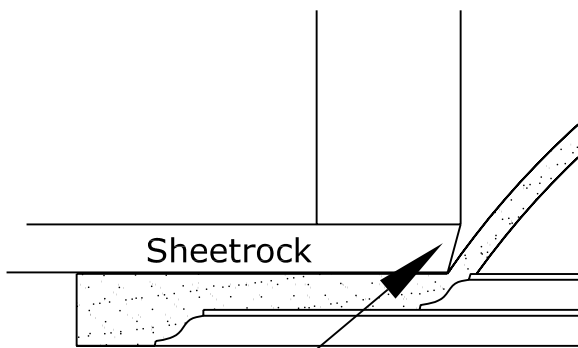

## 14" Dome Details

1/2" Sheetrock will need to be slightly trimmed