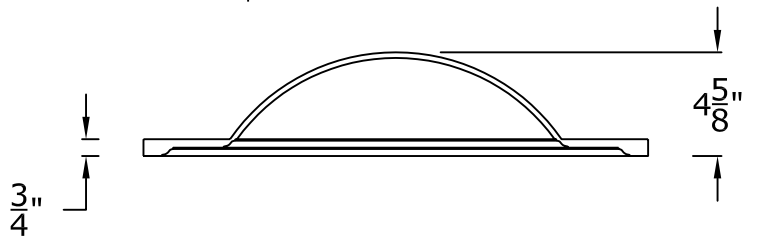

## 14" Dome Details

1/2" Sheetrock will need to be slightly trimmed