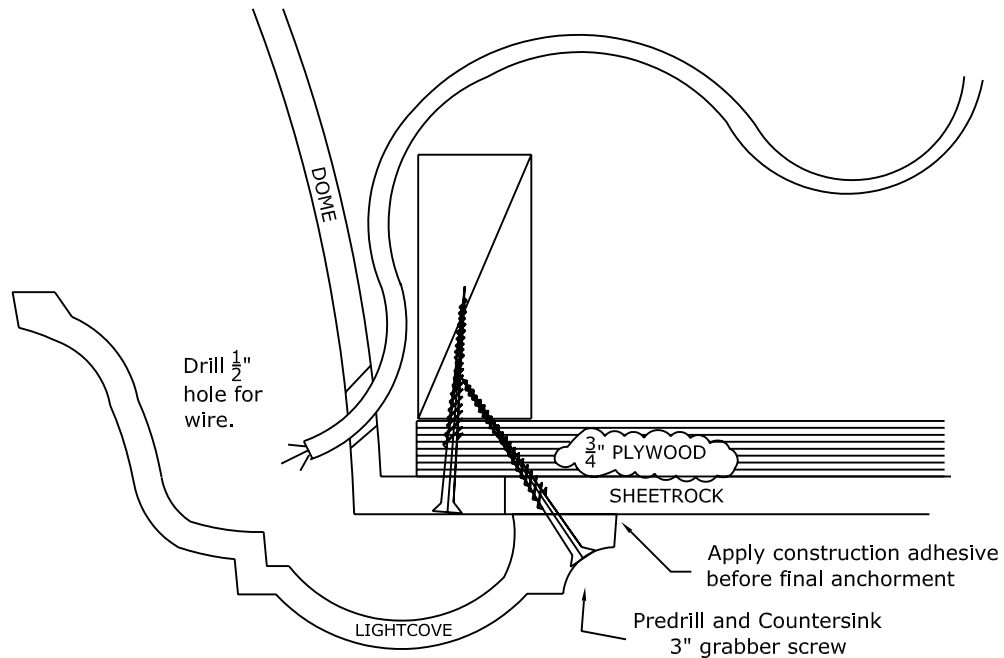

## Lightcove for 16 Foot Dome

We recommend a minimum of one point of anchor every 16" on lightcove. (this is in addition to a minimum of one point of anchor every 16" for the dome bottom flange, and the recommended minimum of tie wire attachments for the dome. Check the spec sheet for your dome.)

## Larger Smooth Lightcover for Larger Domes

We recommend a minimum of one point of anchor every 16" on lightcover. (this is in addition to a minimum of one point of anchor every 16" for the dome bottom flange, and the recommended minimum of tie wire attachments for the dome. Check the spec sheet for your dome.)