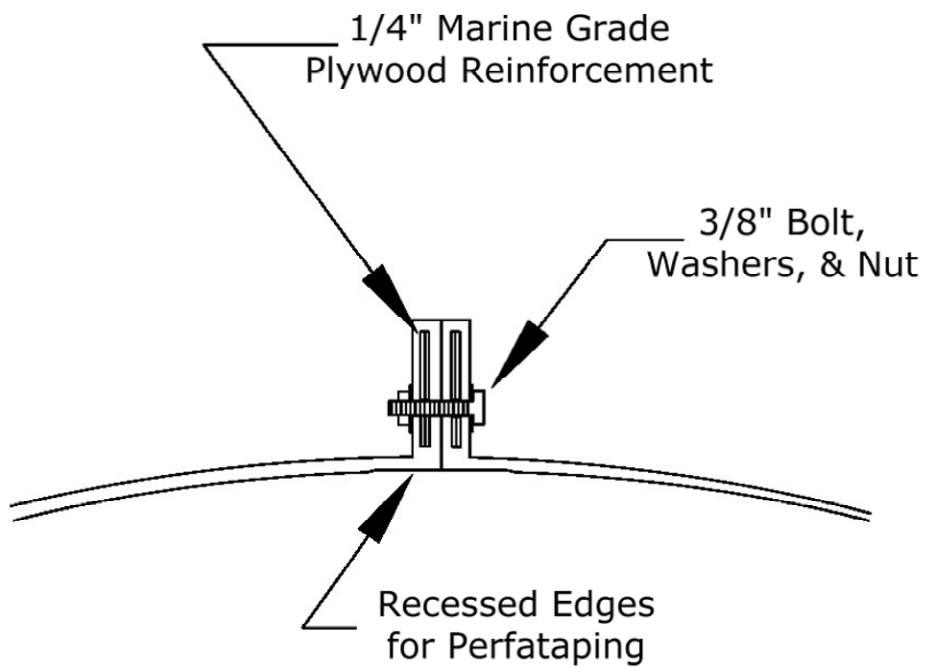

© Copyright 2005

Round Window Mouldings Inc.

155 North 500 West, Salt Lake City, Utah, 84116
Web: www.rwm-inc.com Toll Free: 1.800.414.8349

**Dome Flange Detail:
For Multi-Piece Domes**