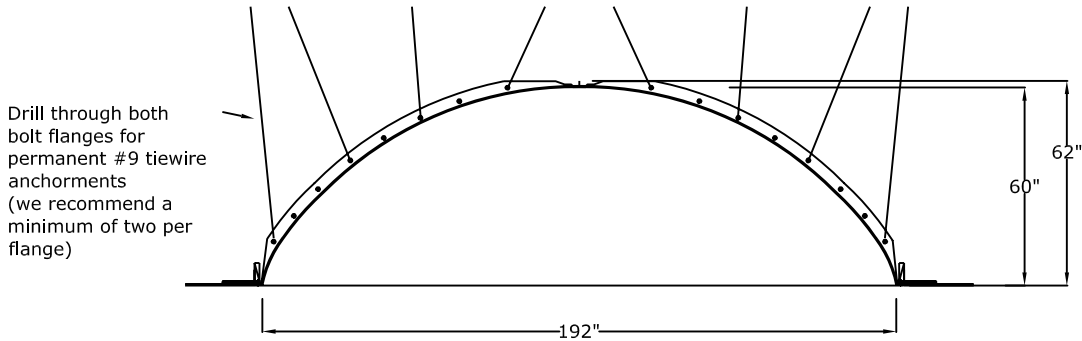

### 16 Foot Round Recessed Dome: 8 Parts with a 62" Overall Rise

**RWM**  
Round Window Mouldings Inc.

© Copyright 2010