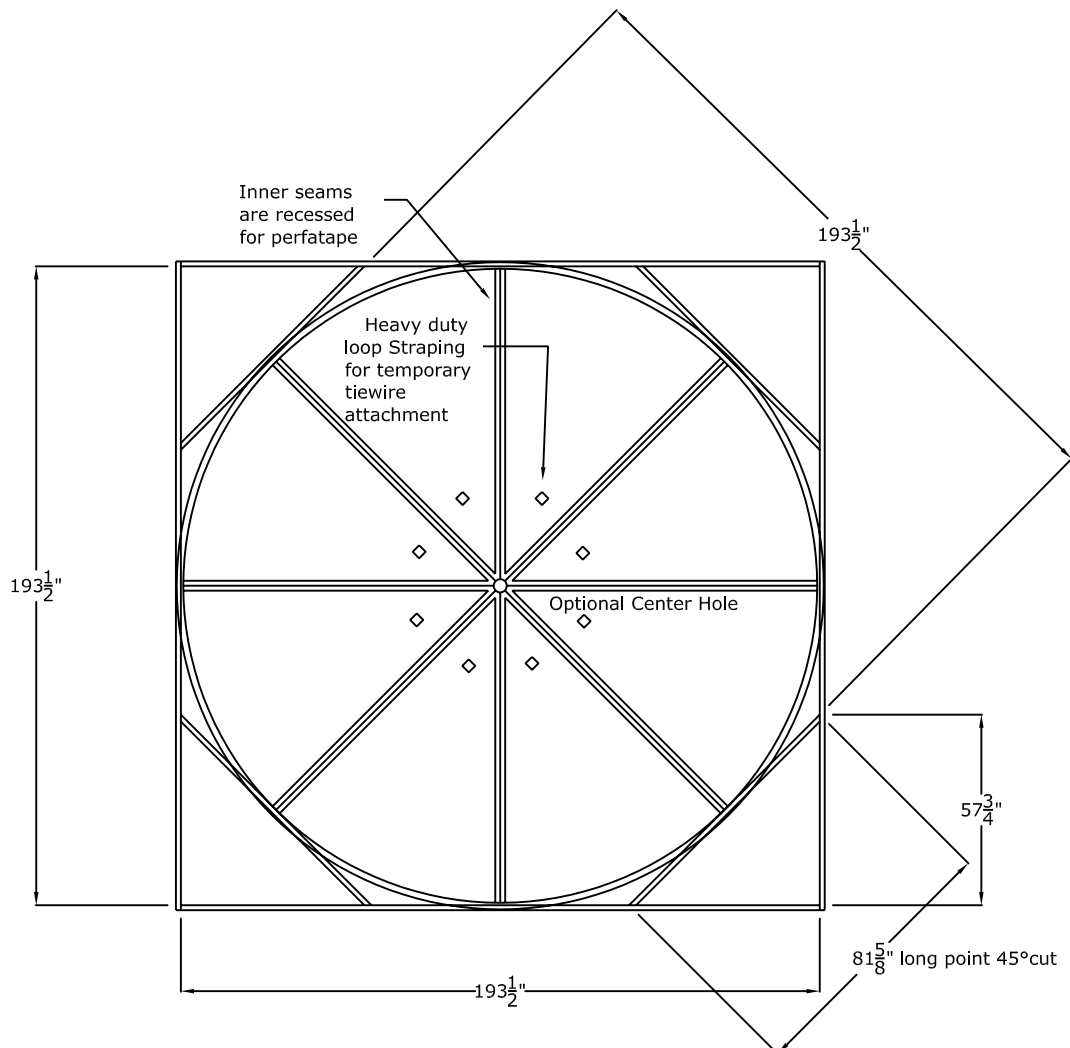

### 16 Foot Round Recessed Dome: 8 Parts with a 62" Overall Rise

**RWM**  
Round Window Mouldings Inc.

© Copyright 2010