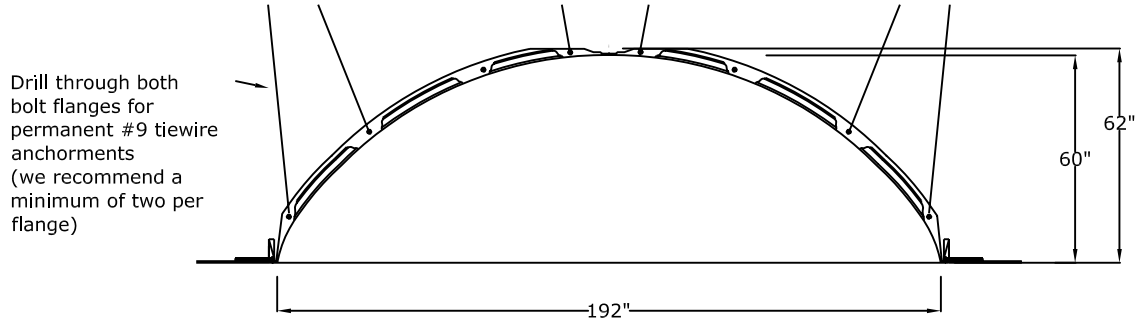

16 Foot Coffered Round Recessed Dome: 8 Parts with a 62" Overall Rise