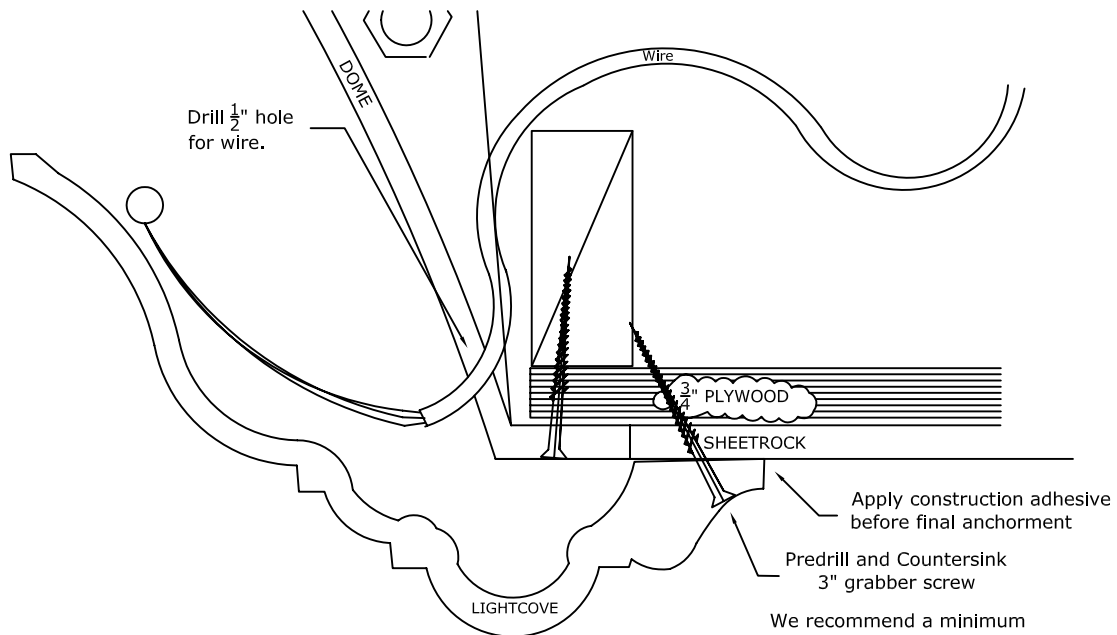

## Lightcove for 16 Foot Dome

We recommend a minimum of one point of anchor every 16" on lightcove. (this is in addition to a minimum of one point of anchor every 16" for the dome bottom flange, and the recommended minimum of tie wire attachments for the dome. Check the spec sheet for your dome.)

## Larger Smooth Lightcover for Larger Domes

We recommend a minimum of one point of anchor every 16" on lightcover. (this is in addition to a minimum of one point of anchor every 16" for the dome bottom flange, and the recommended minimum of tie wire attachments for the dome. Check the spec sheet for your dome.)