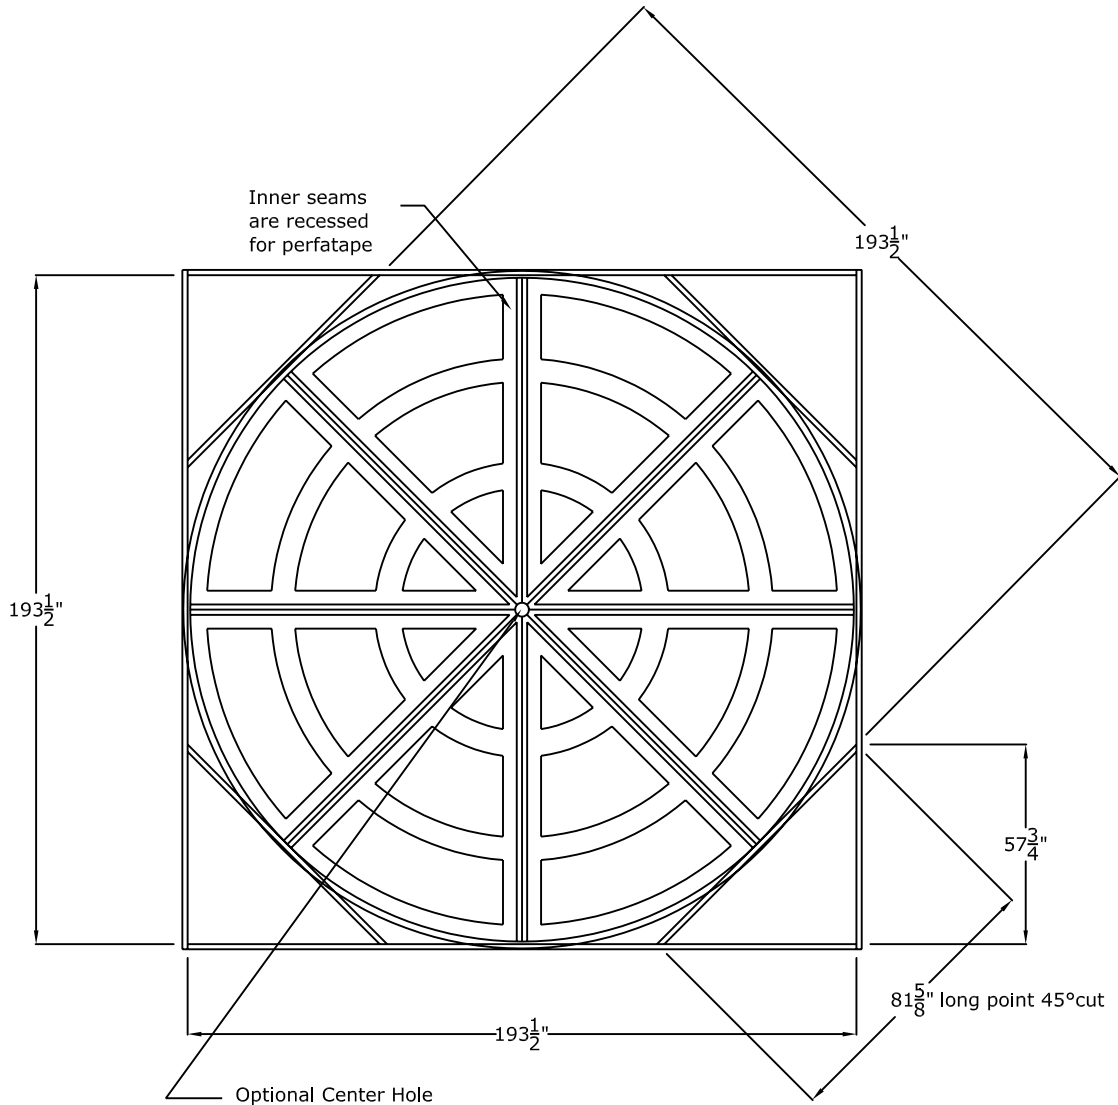

16 Foot Coffered Round Recessed Dome: 8 Parts with a 62" Overall Rise