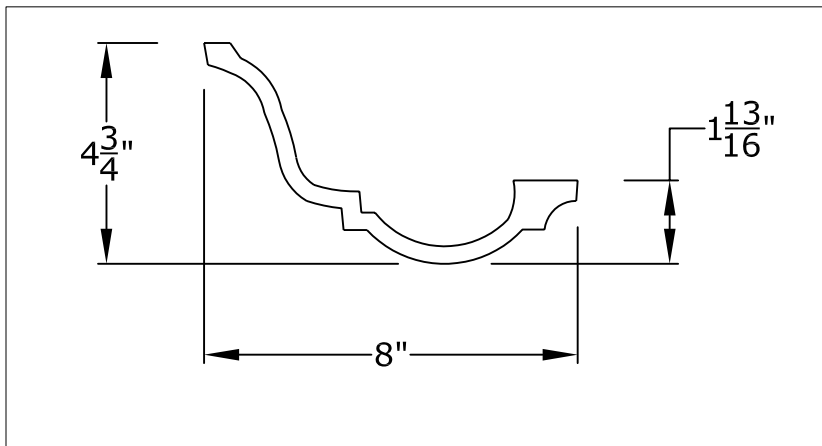

## Lightcove for 16 Foot Dome

We recommend a minimum of one point of anchor every 16" on lightcove. (this is in addition to a minimum of one point of anchor every 16" for the dome bottom flange, and the recommended minimum of tie wire attachments for the dome. Check the spec sheet for your dome.)