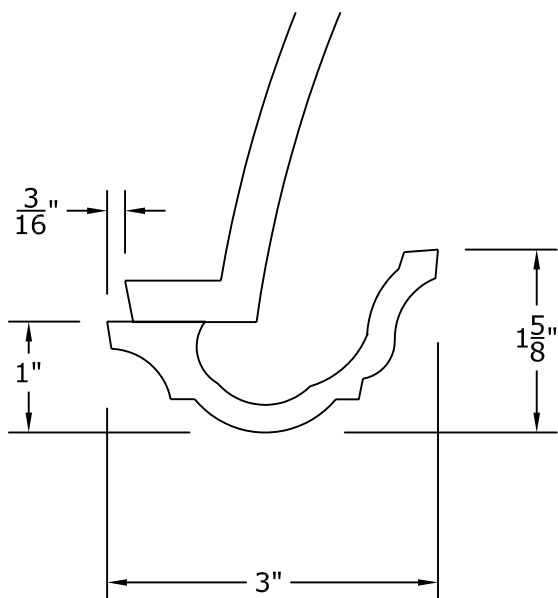

25" Round Recessed Dome 1 Part with a 12 $\frac{7}{8}$ " Overall Rise

RWM

Round Window Mouldings Inc.

© Copyright 2008

RWM Inc.

155 North 500 West, Salt Lake City, Utah, 84116

Phone: 801.595.8349 Toll Free 1.800.414.8349

Fax: 801.595.8147 E-mail: info@rwm-inc.com

Visit our website at www.rwm-inc.com

25" Round Recessed Dome

1 Part with a $9\frac{3}{8}$ " Overall Rise