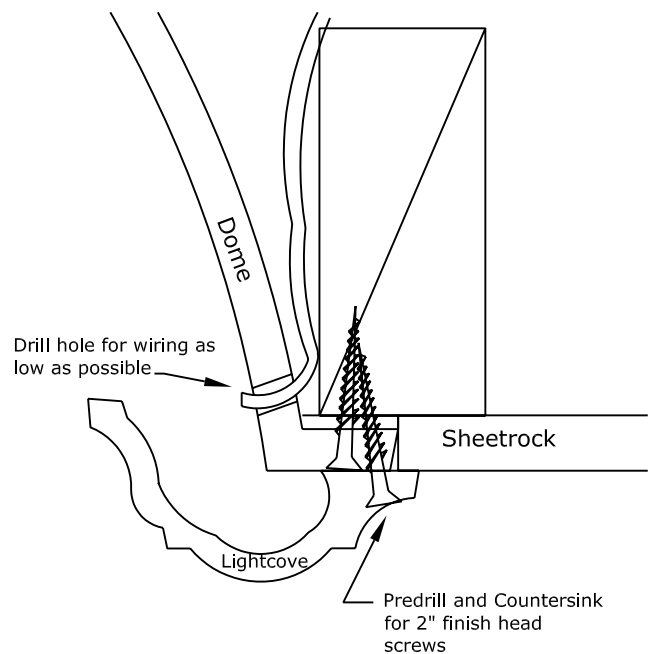

25" Round Recessed Dome 1 Part with a 12 $\frac{7}{8}$ " Overall Rise

RWM

Round Window Mouldings Inc.

© Copyright 2008

RWM Inc.

155 North 500 West, Salt Lake City, Utah, 84116

Phone: 801.595.8349 Toll Free 1.800.414.8349