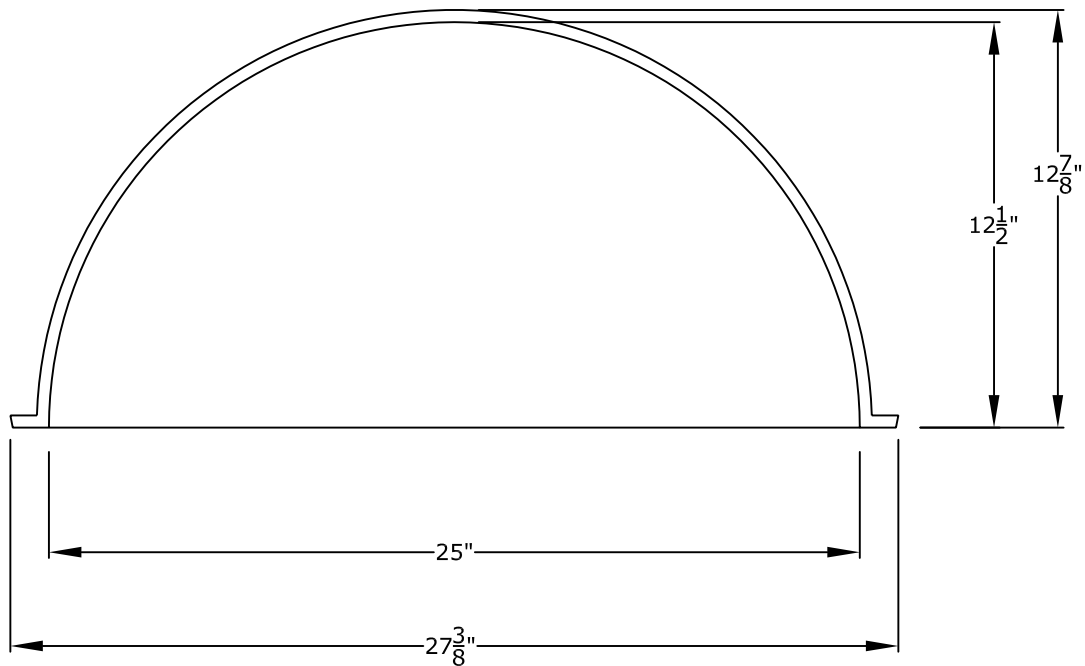

25" Round Recessed Dome 1 Part with a 12 $\frac{7}{8}$ " Overall Rise

RWM

Round Window Mouldings Inc.

© Copyright 2008

RWM Inc.

155 North 500 West, Salt Lake City, Utah, 84116

Phone: 801.595.8349 Toll Free 1.800.414.8349

Fax: 801.595.8147 E-mail: info@rwm-inc.com

Visit our website at www.rwm-inc.com

25" Round Recessed Dome

1 Part with a $9\frac{3}{8}$ " Overall Rise