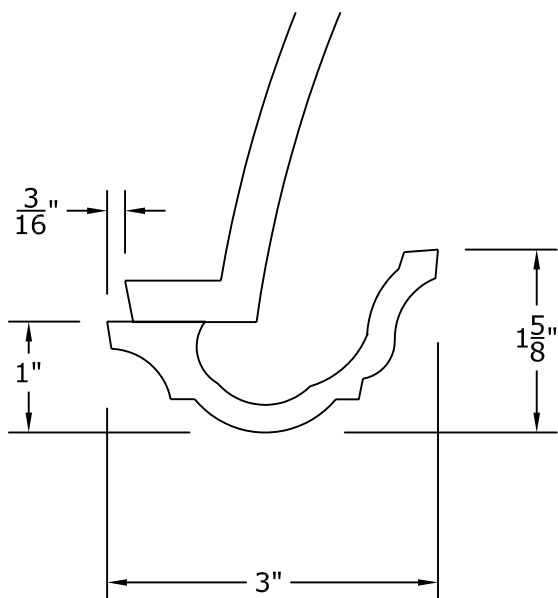

25" Round Recessed Dome 1 Part with a $12\frac{7}{8}$ " Overall Rise

RWM

Round Window Mouldings Inc.

© Copyright 2008

RWM Inc.

155 North 500 West, Salt Lake City, Utah, 84116

Phone: 801.595.8349 Toll Free 1.800.414.8349

Fax: 801.595.8147 E-mail: info@rwm-inc.com

Visit our website at www.rwm-inc.com

25" Round Recessed Dome

1 Part with a $9\frac{3}{8}$ " Overall Rise