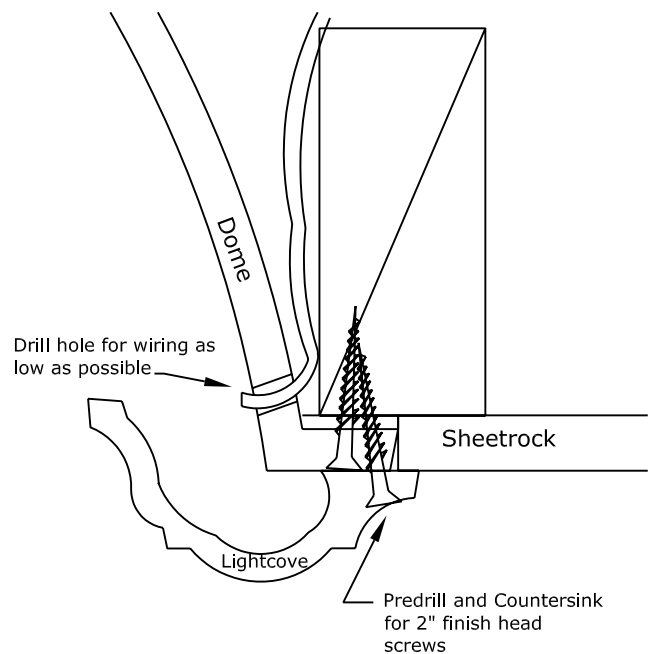

25" Round Recessed Dome 1 Part with a $12\frac{7}{8}$ " Overall Rise

RWM

Round Window Mouldings Inc.

© Copyright 2008

RWM Inc.

155 North 500 West, Salt Lake City, Utah, 84116

Phone: 801.595.8349 Toll Free 1.800.414.8349