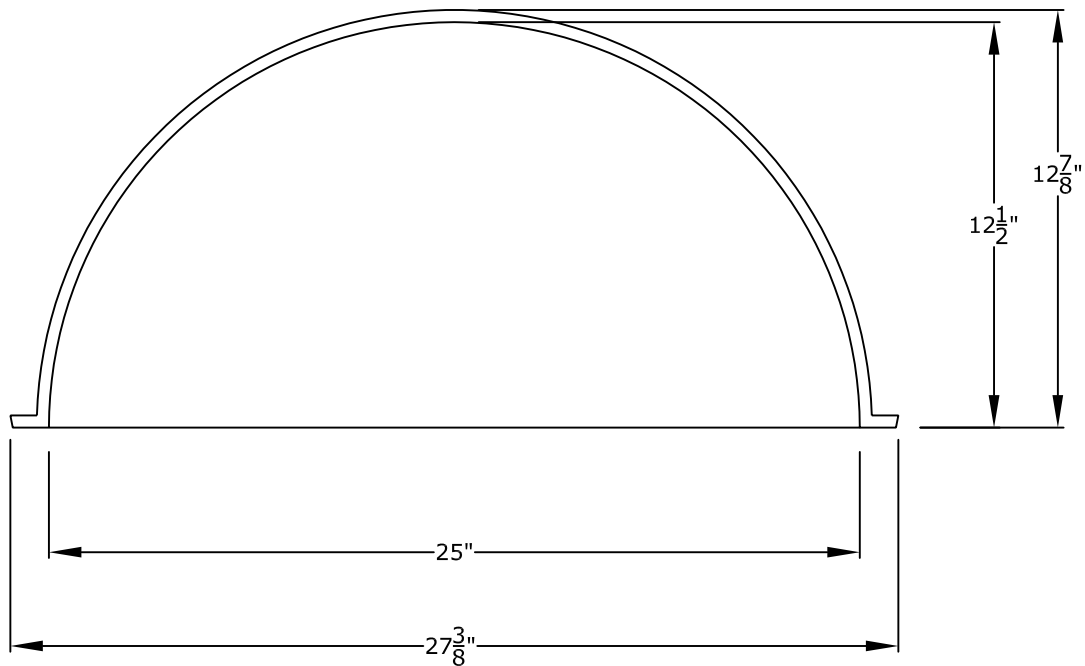

25" Round Recessed Dome 1 Part with a $12\frac{7}{8}$ " Overall Rise

RWM

Round Window Mouldings Inc.

© Copyright 2008

RWM Inc.

155 North 500 West, Salt Lake City, Utah, 84116

Phone: 801.595.8349 Toll Free 1.800.414.8349

Fax: 801.595.8147 E-mail: info@rwm-inc.com

Visit our website at www.rwm-inc.com

25" Round Recessed Dome

1 Part with a $9\frac{3}{8}$ " Overall Rise