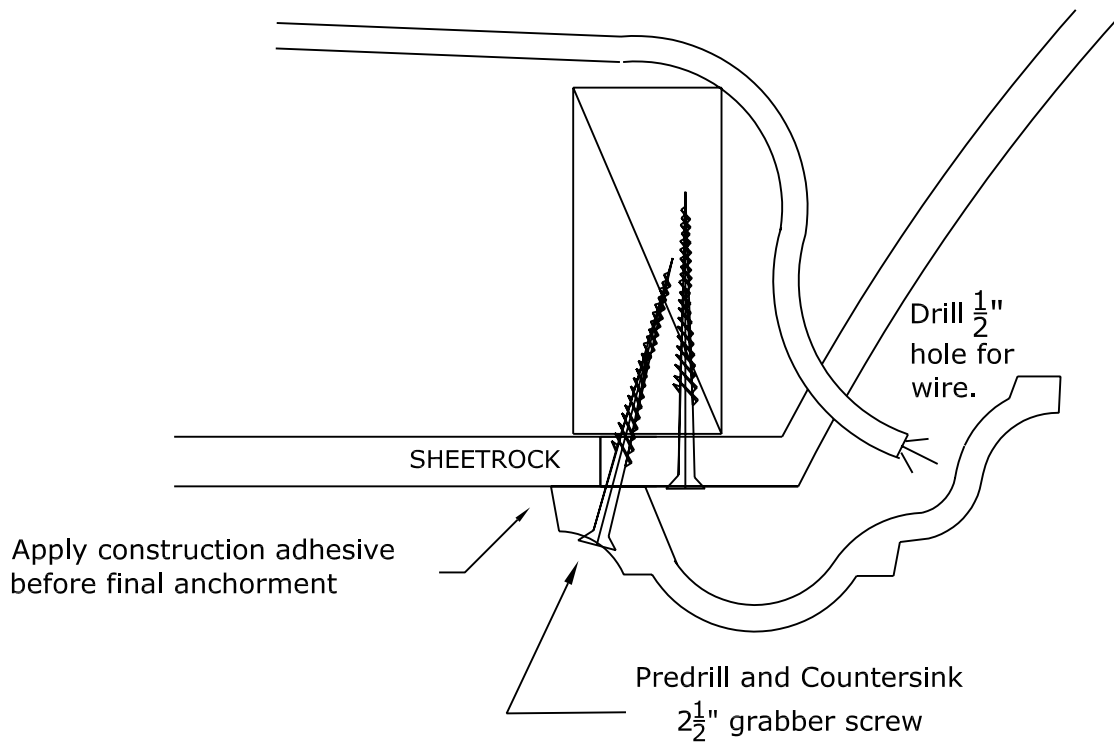

Lightcover for 39 Inch Round Recessed Dome:

We recommend at least 8 points of anchor for the light cove (in addition to at least 8 points of anchor for the dome). Larger domes may have special framing suggestions.