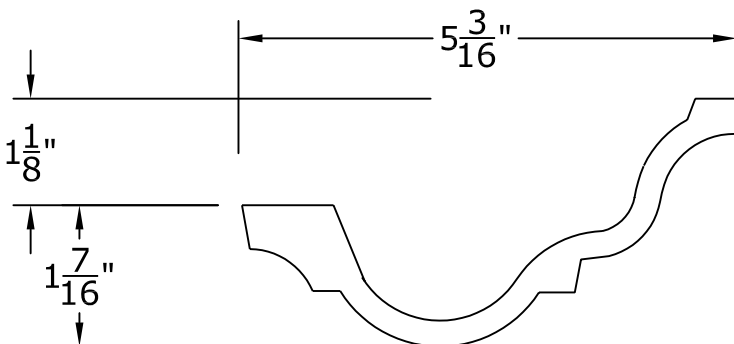

Lightcover for 39 Inch Round Recessed Dome:

We recommend at least 8 points of anchor for the light cove (in addition to at least 8 points of anchor for the dome). Larger domes may have special framing suggestions.