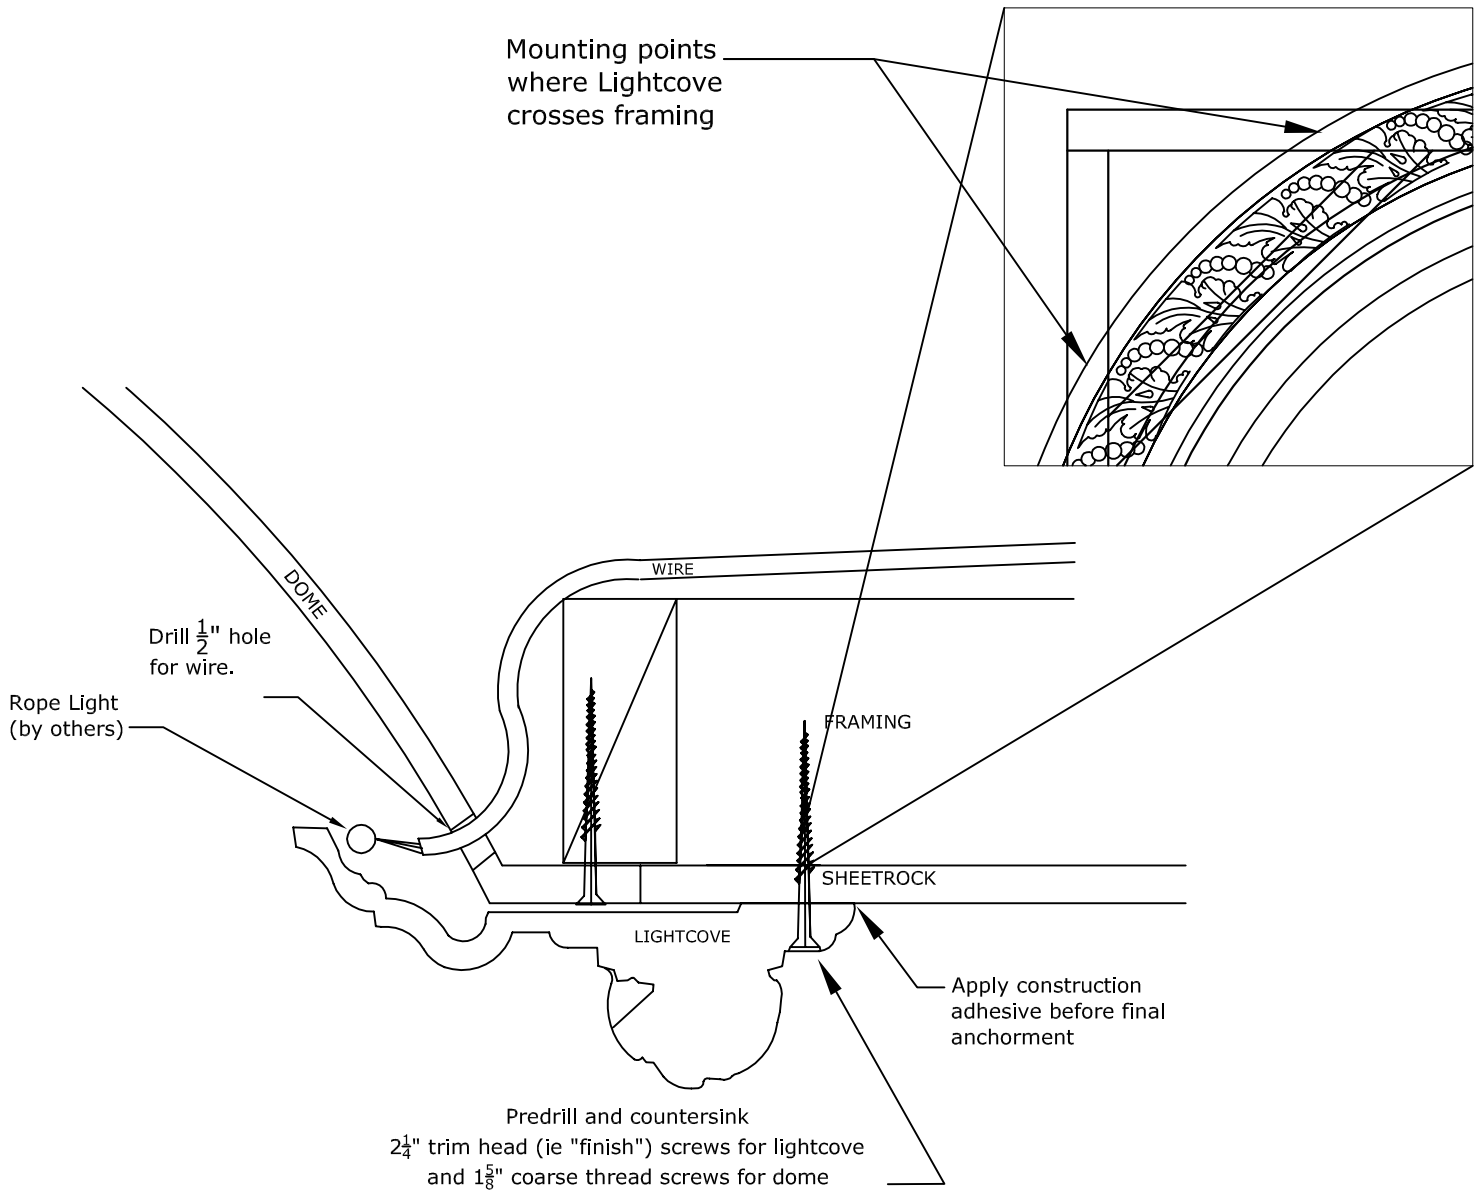

## Acanthus & Pearl Lightcover: For 39" Round Recessed Dome

We recommend at least 8 points of anchor for the light cover (in addition to at least 8 points of anchor for the dome).