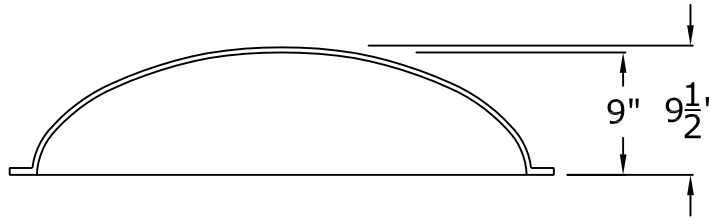

## 3 Foot Round Recessed Dome: 1 Parts with a 9" Overall Rise