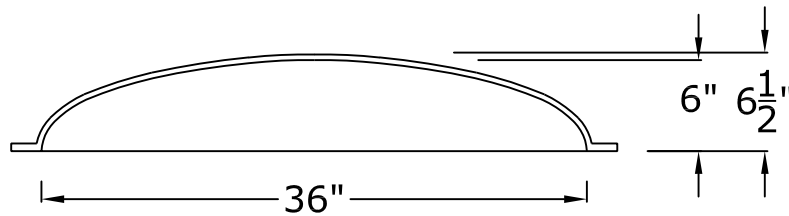

3 Foot Round Recessed Dome: 1 Parts with a 6½" Overall Rise