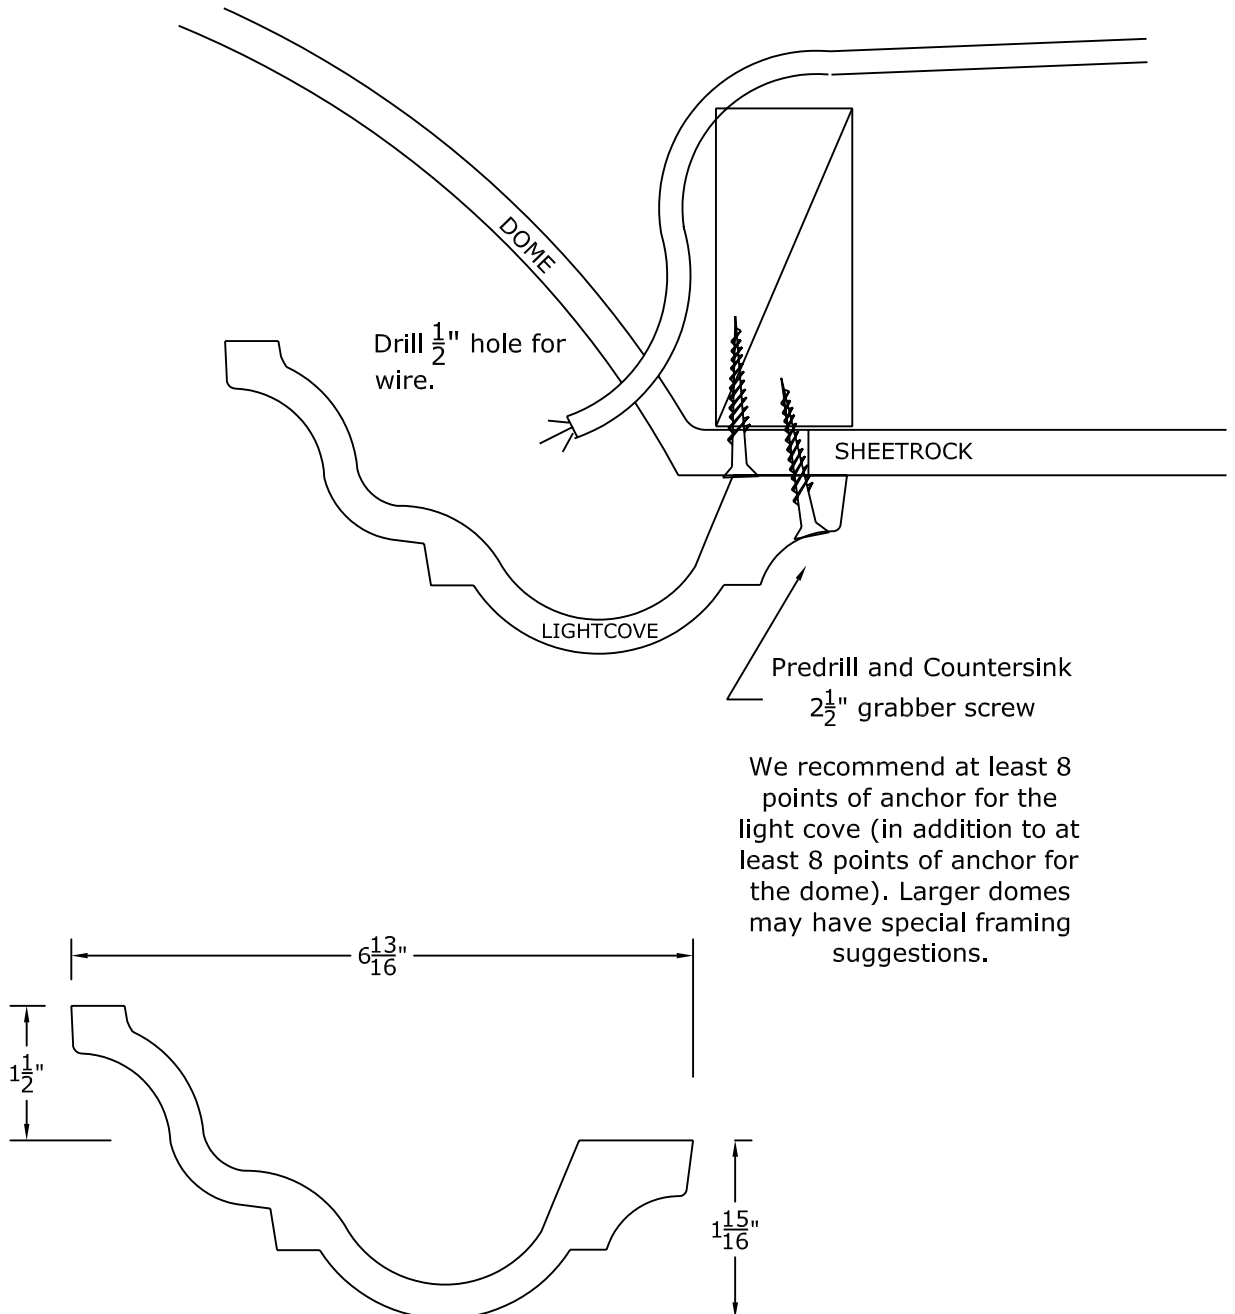

## Standard Lightcove Detail: For Standard Round & Oval Domes\*

\* The lightcove for the our 80" X 46" oval dome is slightly different. See special framing suggestions for larger round and oval domes.