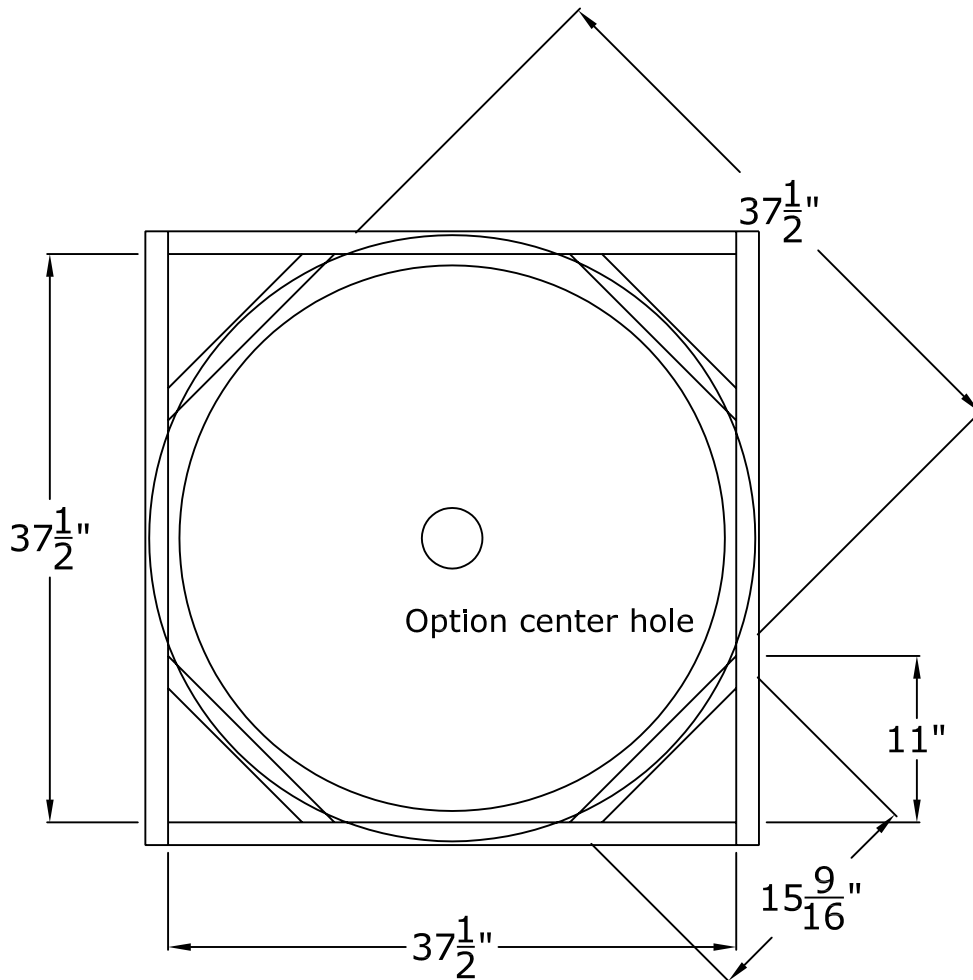

3 Foot Round Recessed Dome: 1 Parts with a 6½" Overall Rise