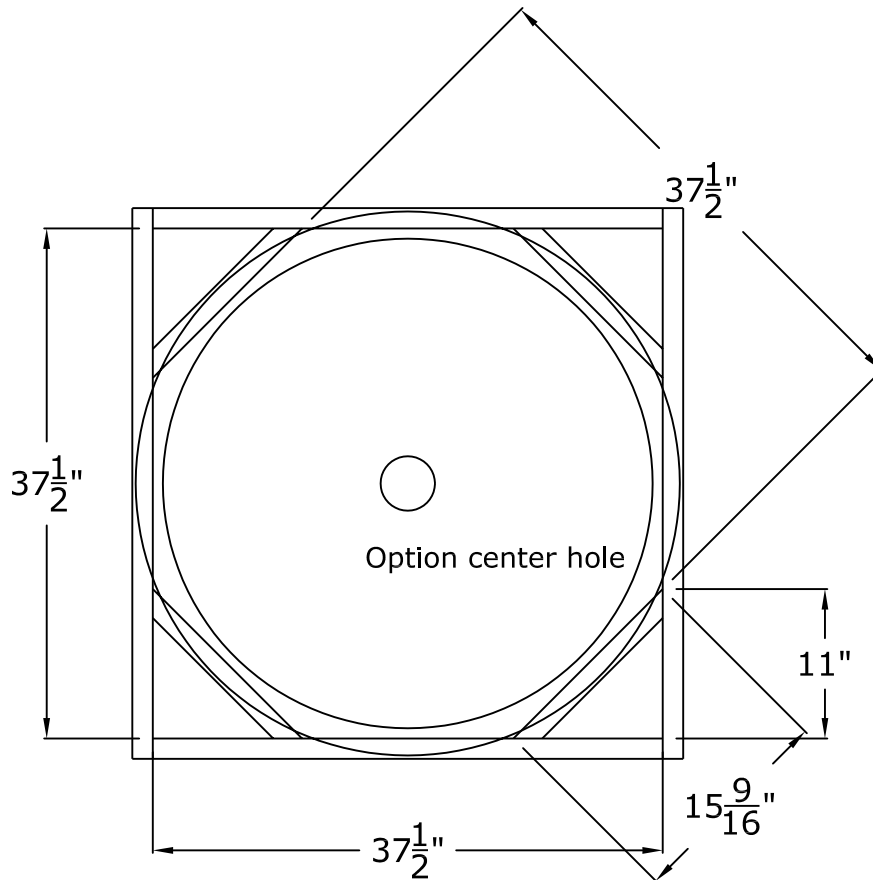

## 3 Foot Round Recessed Dome: 1 Parts with a 9" Overall Rise

## Standard Lightcove Detail: For Standard Round & Oval Domes\*

\* The lightcove for the our 80" X 46" oval dome is slightly different. See special framing suggestions for larger round and oval domes.