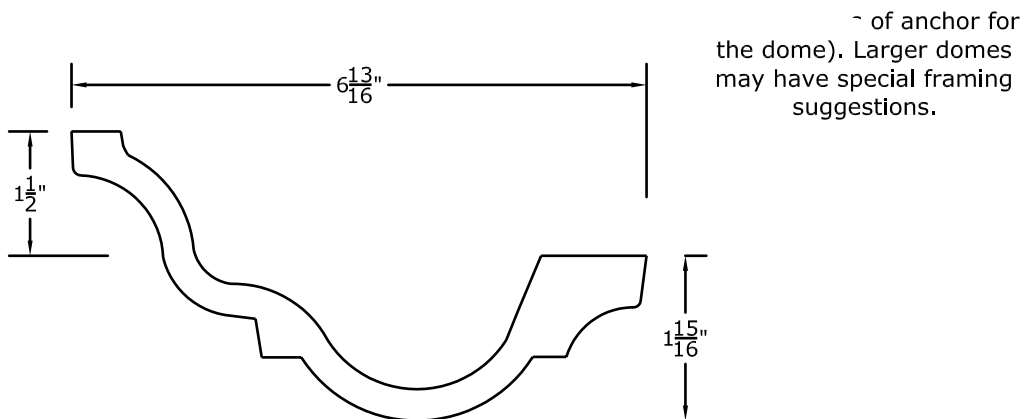

## 3 Foot Round Recessed Dome: 1 Parts with a 6½" Overall Rise

## Standard Lightcove Detail: For Standard Round & Oval Domes\*

\* See special framing suggestions for larger round and oval domes.