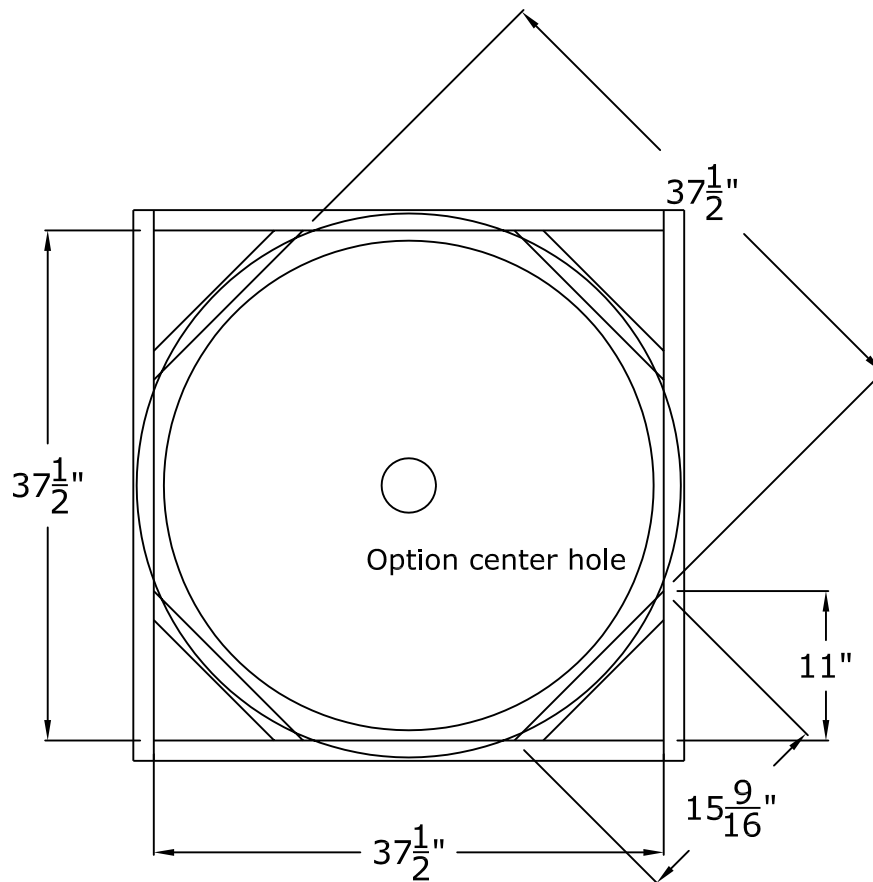

3 Foot Round Recessed Dome: 1 Part with a $9\frac{1}{2}$ " Overall Rise