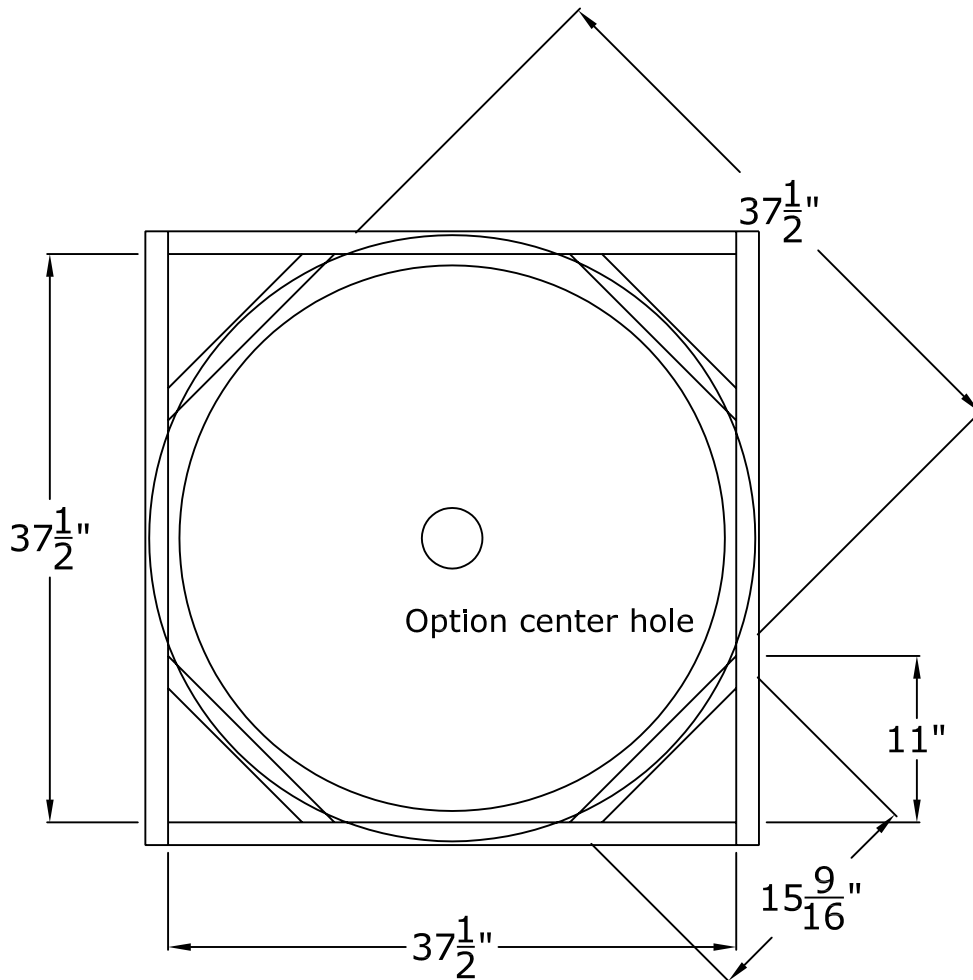

## 3 Foot Round Recessed Dome: 1 Parts with a 6½" Overall Rise