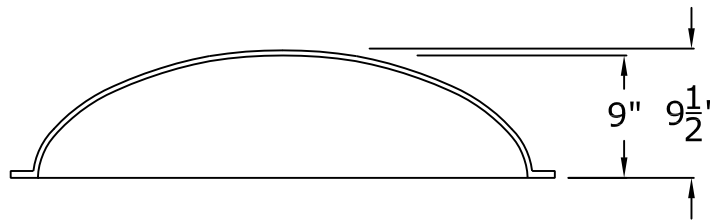

3 Foot Round Recessed Dome: 1 Part with a $9\frac{1}{2}$ " Overall Rise