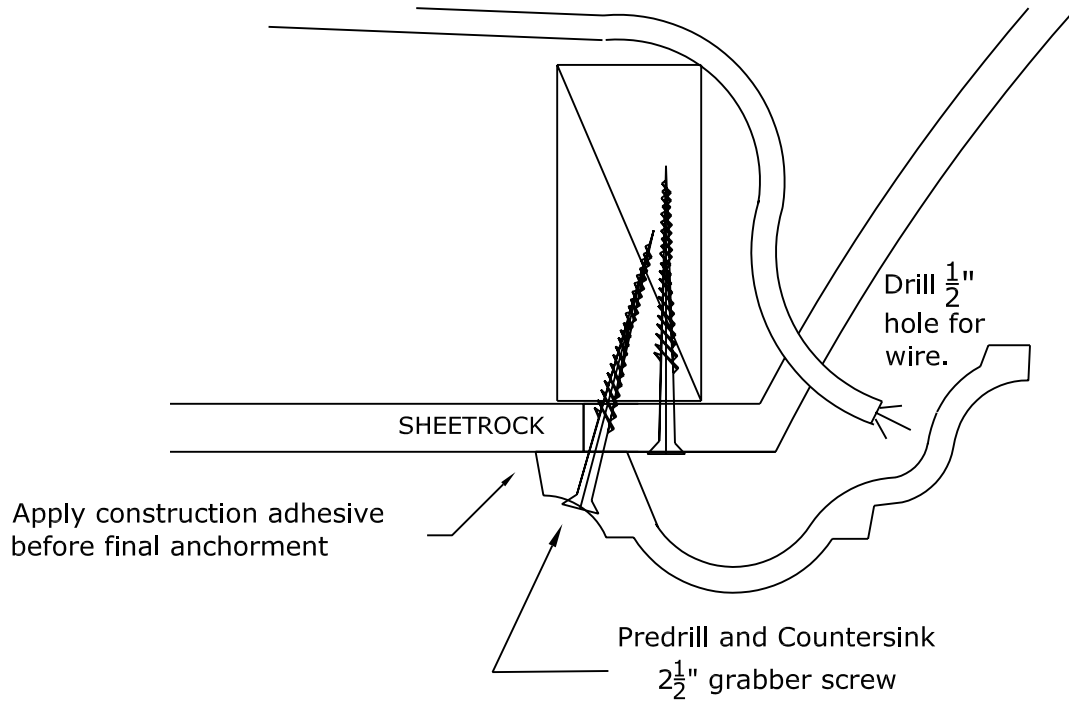

3 Foot Round Recessed Dome: 1 Part with a 6½" Overall Rise

© Copyright 2008

RWM Inc.

155 North 500 West, Salt Lake City, Utah, 84116

Phone: 801.595.8349 Toll Free 1.800.414.8349

Fax: 801.595.8147 E-mail: info@rwm-inc.com

Visit our website at www.rwm-inc.com

Smaller Lightcove Detail: For 3 Foot Round Recessed Dome

We recommend at least 8 points of anchor for the light cove (in addition to at least 8 points of anchor for the dome). Larger domes may have special framing suggestions.