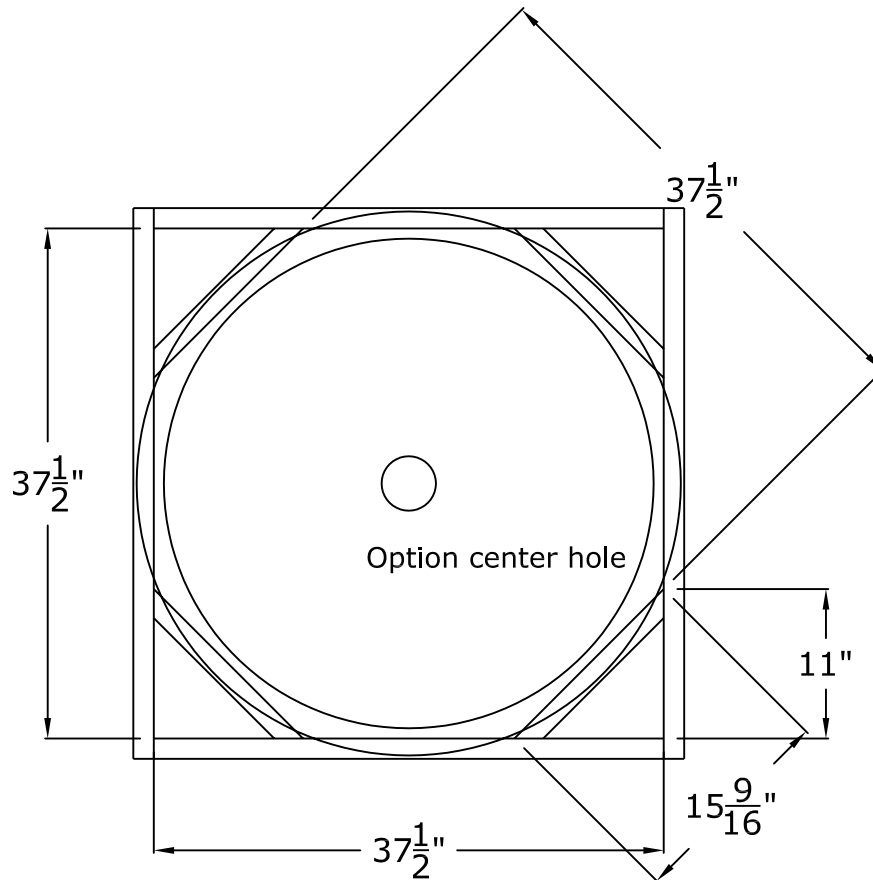

### 3 Foot Round Recessed Dome: 1 Parts with a $9\frac{1}{2}$ " Overall Rise

## 3 Foot Round Recessed Dome: 1 Parts with a 6½" Overall Rise