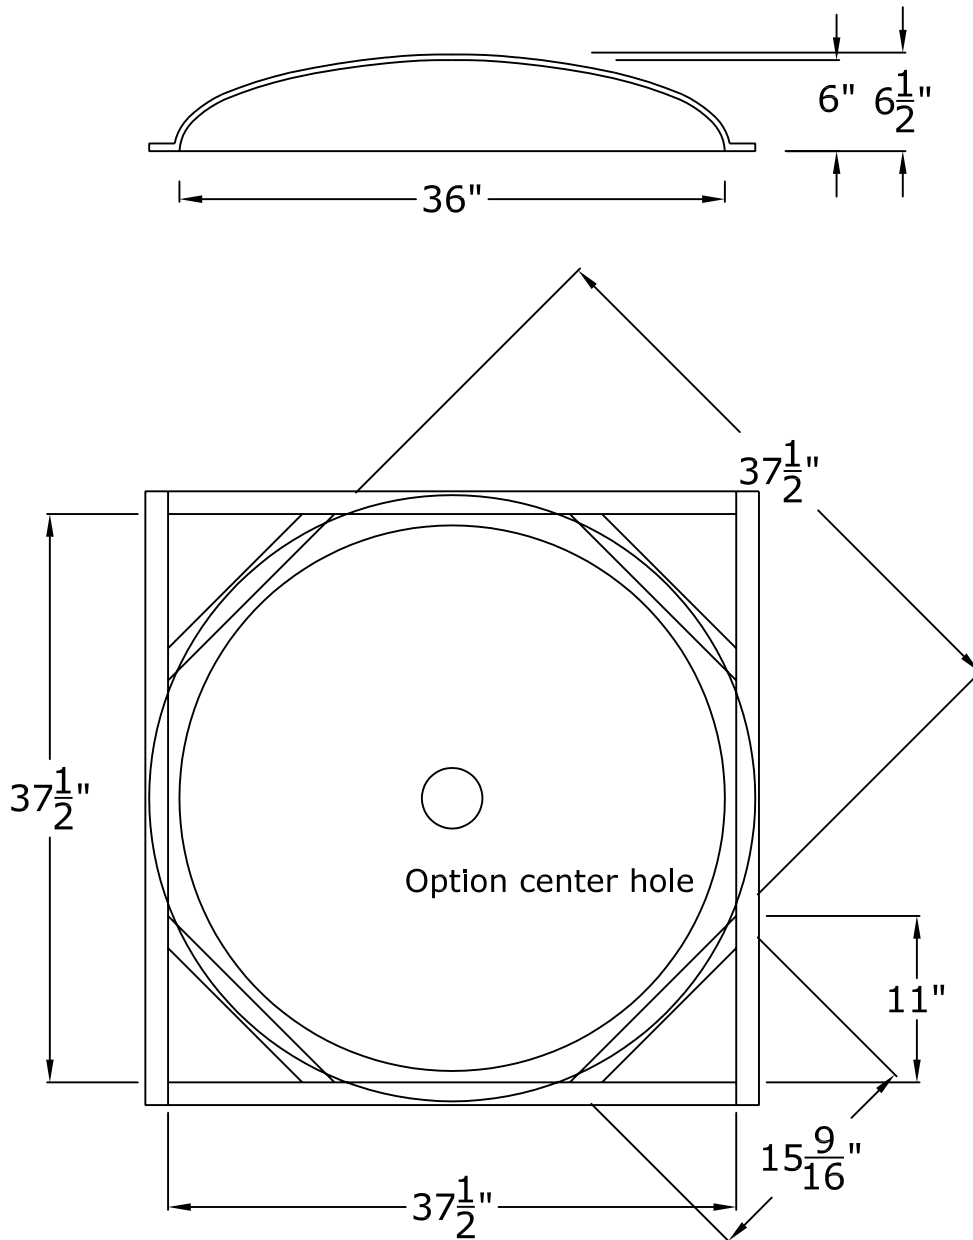

3 Foot Round Recessed Dome: 1 Part with a 6½" Overall Rise

© Copyright 2008

RWM Inc.

155 North 500 West, Salt Lake City, Utah, 84116

Phone: 801.595.8349 Toll Free 1.800.414.8349

Fax: 801.595.8147 E-mail: info@rwm-inc.com

Visit our website at www.rwm-inc.com

Smaller Lightcove Detail: For 3 Foot Round Recessed Dome

We recommend at least 8 points of anchor for the light cove (in addition to at least 8 points of anchor for the dome). Larger domes may have special framing suggestions.