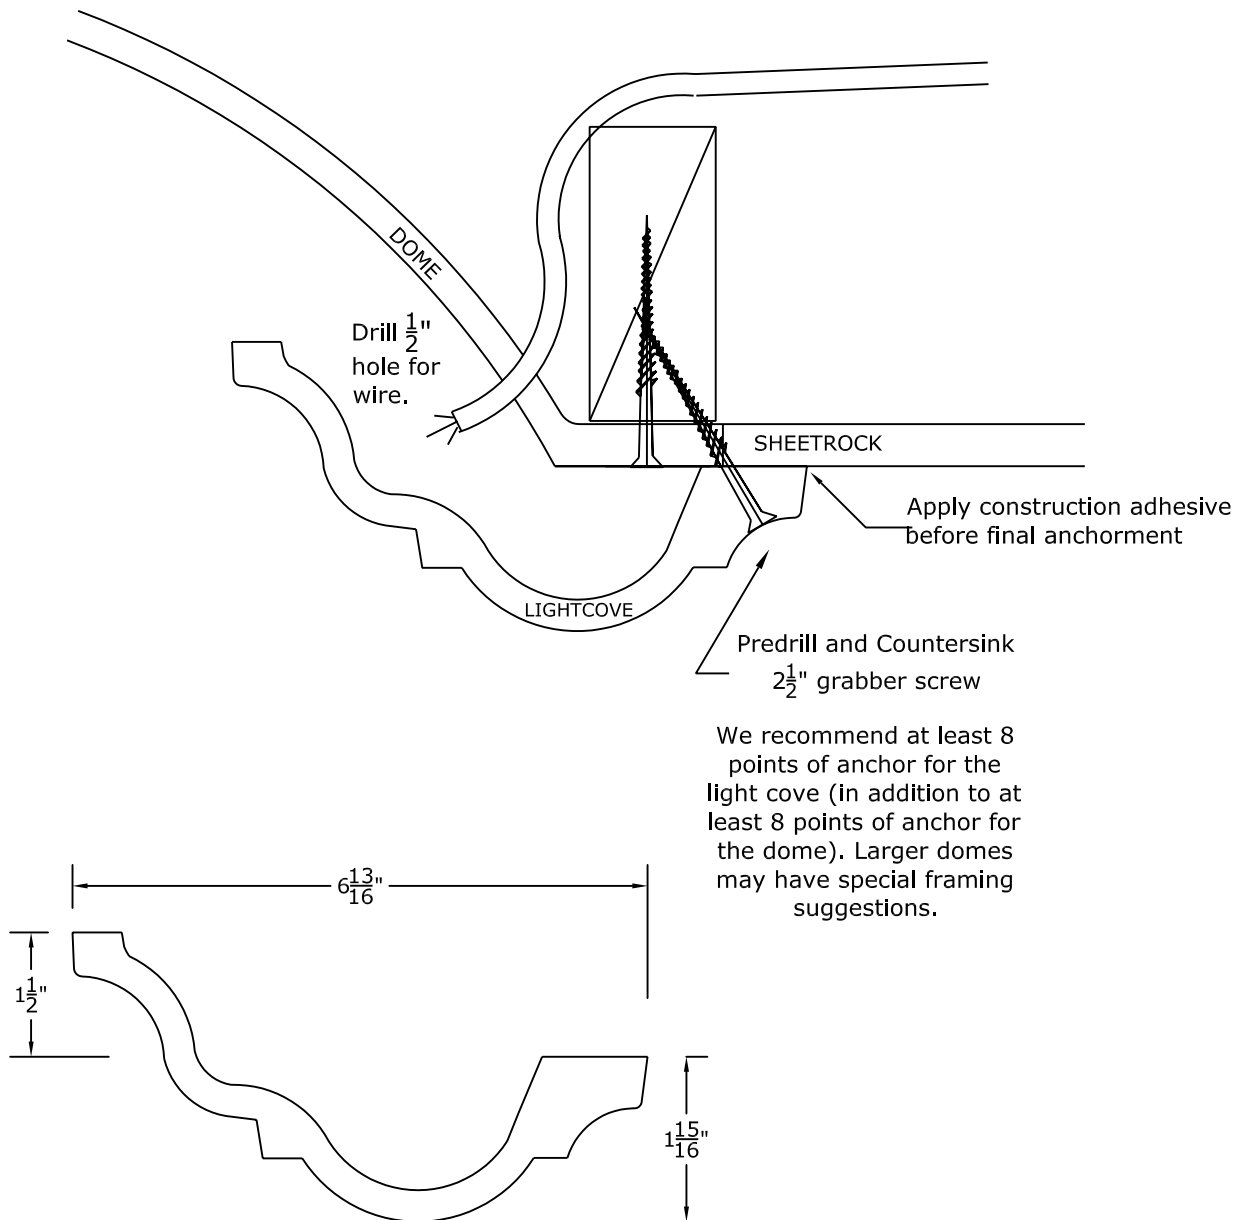

### 4' Round Recessed Dome: 1 Part with a 9" Overall Rise

## Standard Lightcove Detail: For Standard Round & Oval Domes\*

\* See special framing suggestions for larger round and oval domes.