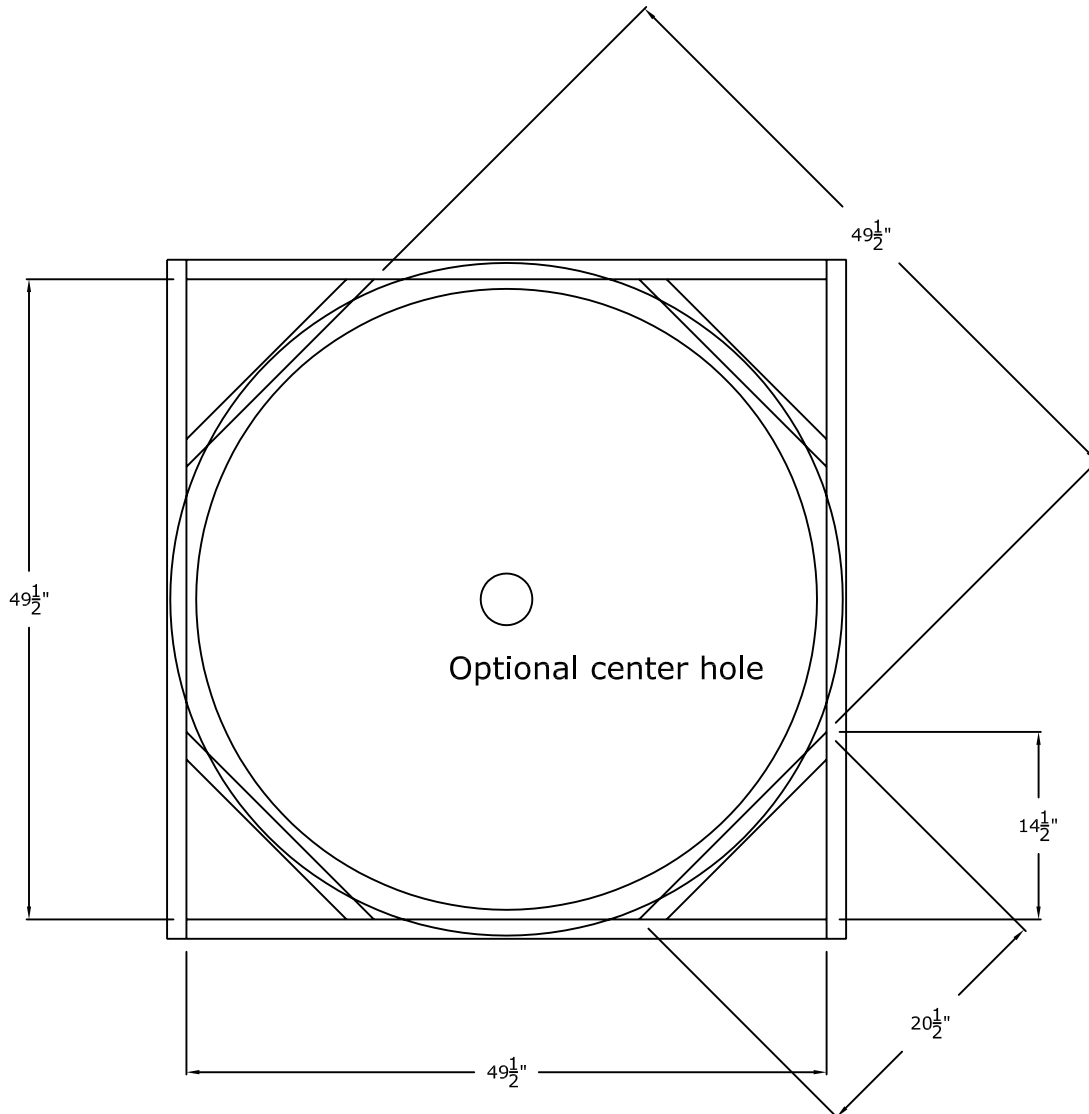

### 4' Round Recessed Dome: 1 Part with a $14\frac{3}{4}$ " Overall Rise

**RWM**

Round Window Mouldings Inc.

© Copyright 2010

### 4' Round Recessed Dome: 1 Part with a 9" Overall Rise