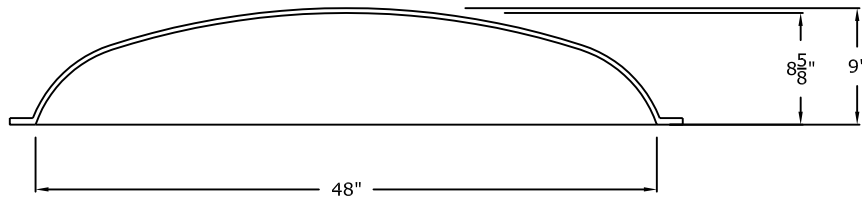

### 4' Round Recessed Dome: 1 Part with a 9" Overall Rise