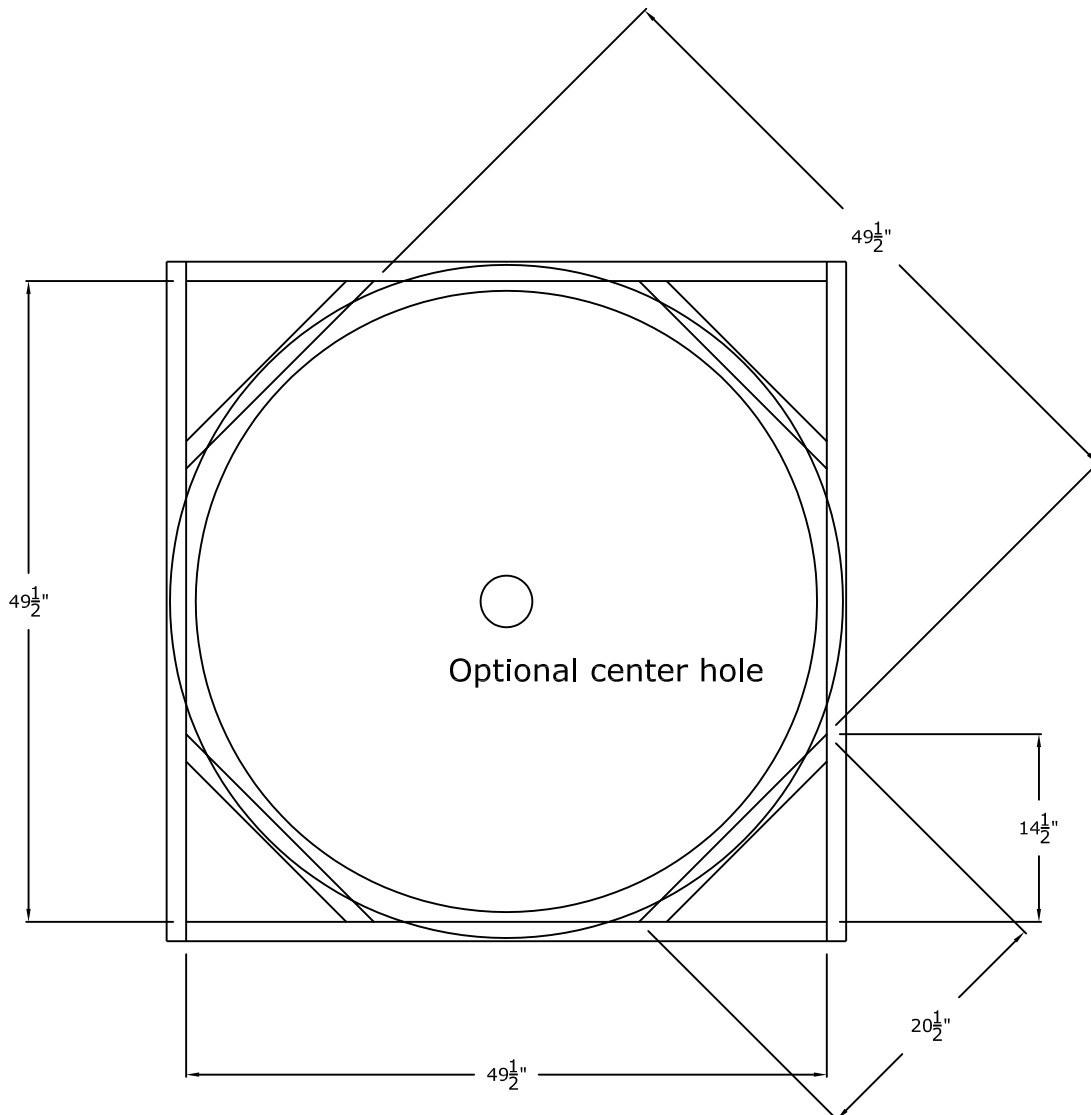

### 4' Round Recessed Dome: 1 Part with a 9" Overall Rise