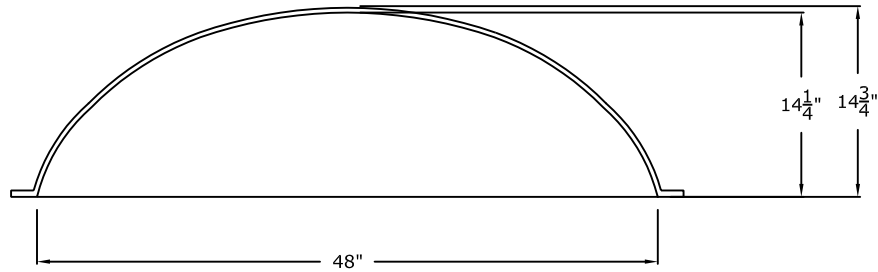

Visit our website at www.rwm-inc.com

4' Round Recessed Dome: 1 Part with a $14\frac{3}{4}$ " Overall Rise

RWM Inc.

155 North 500 West, Salt Lake City, Utah, 84116
 Phone: 801.595.8349 Toll Free 1.800.414.8349
 Fax: 801.595.8147 E-mail: info@rwm-inc.com