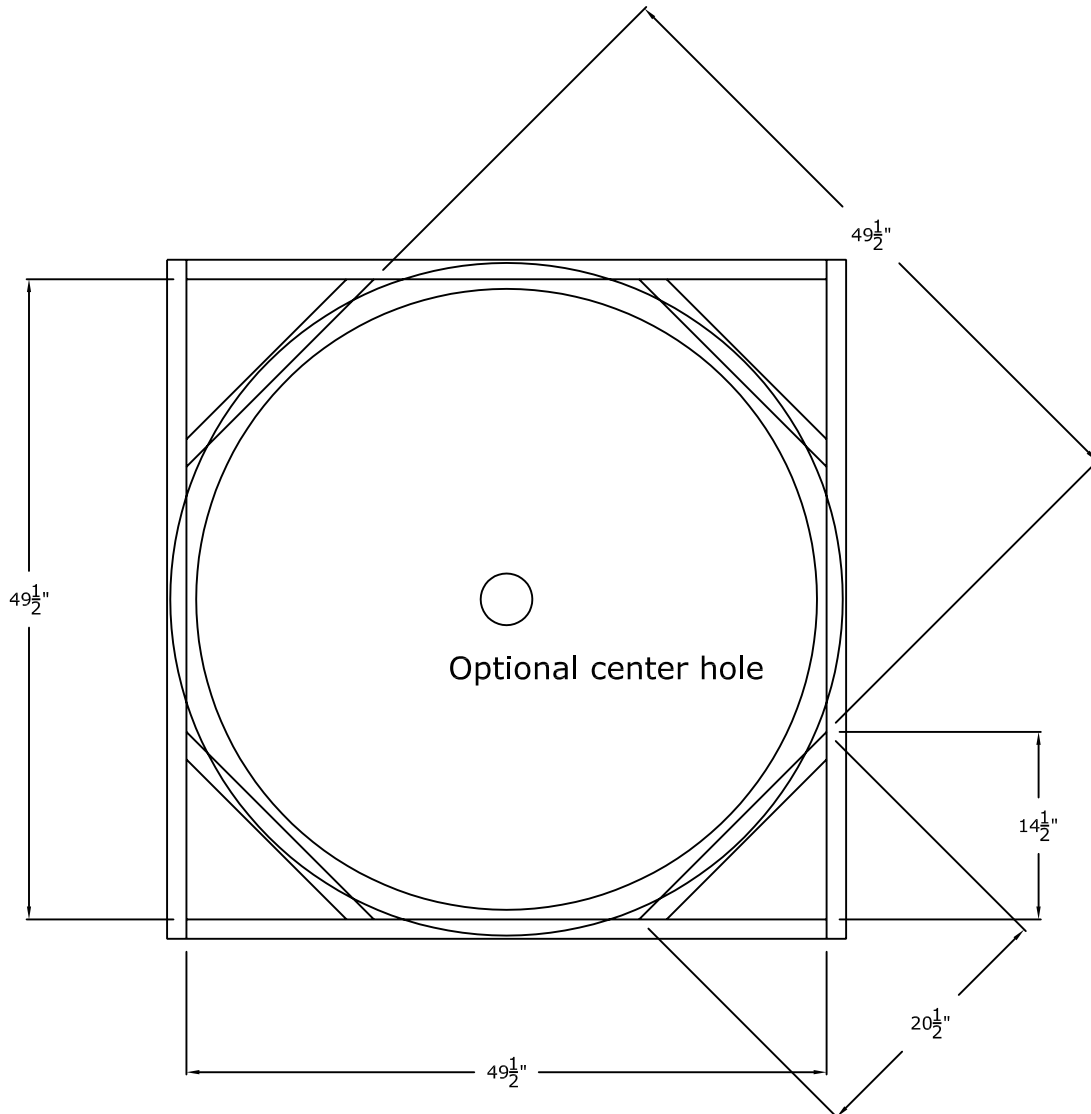

Visit our website at www.rwm-inc.com

4' Round Recessed Dome: 1 Part with a $14\frac{3}{4}$ " Overall Rise

RWM Inc.

155 North 500 West, Salt Lake City, Utah, 84116
 Phone: 801.595.8349 Toll Free 1.800.414.8349
 Fax: 801.595.8147 E-mail: info@rwm-inc.com

Visit our website at www.rwm-inc.com

Standard Lightcove Detail: For Standard Round & Oval Domes*

* See special framing suggestions for larger round and oval domes.