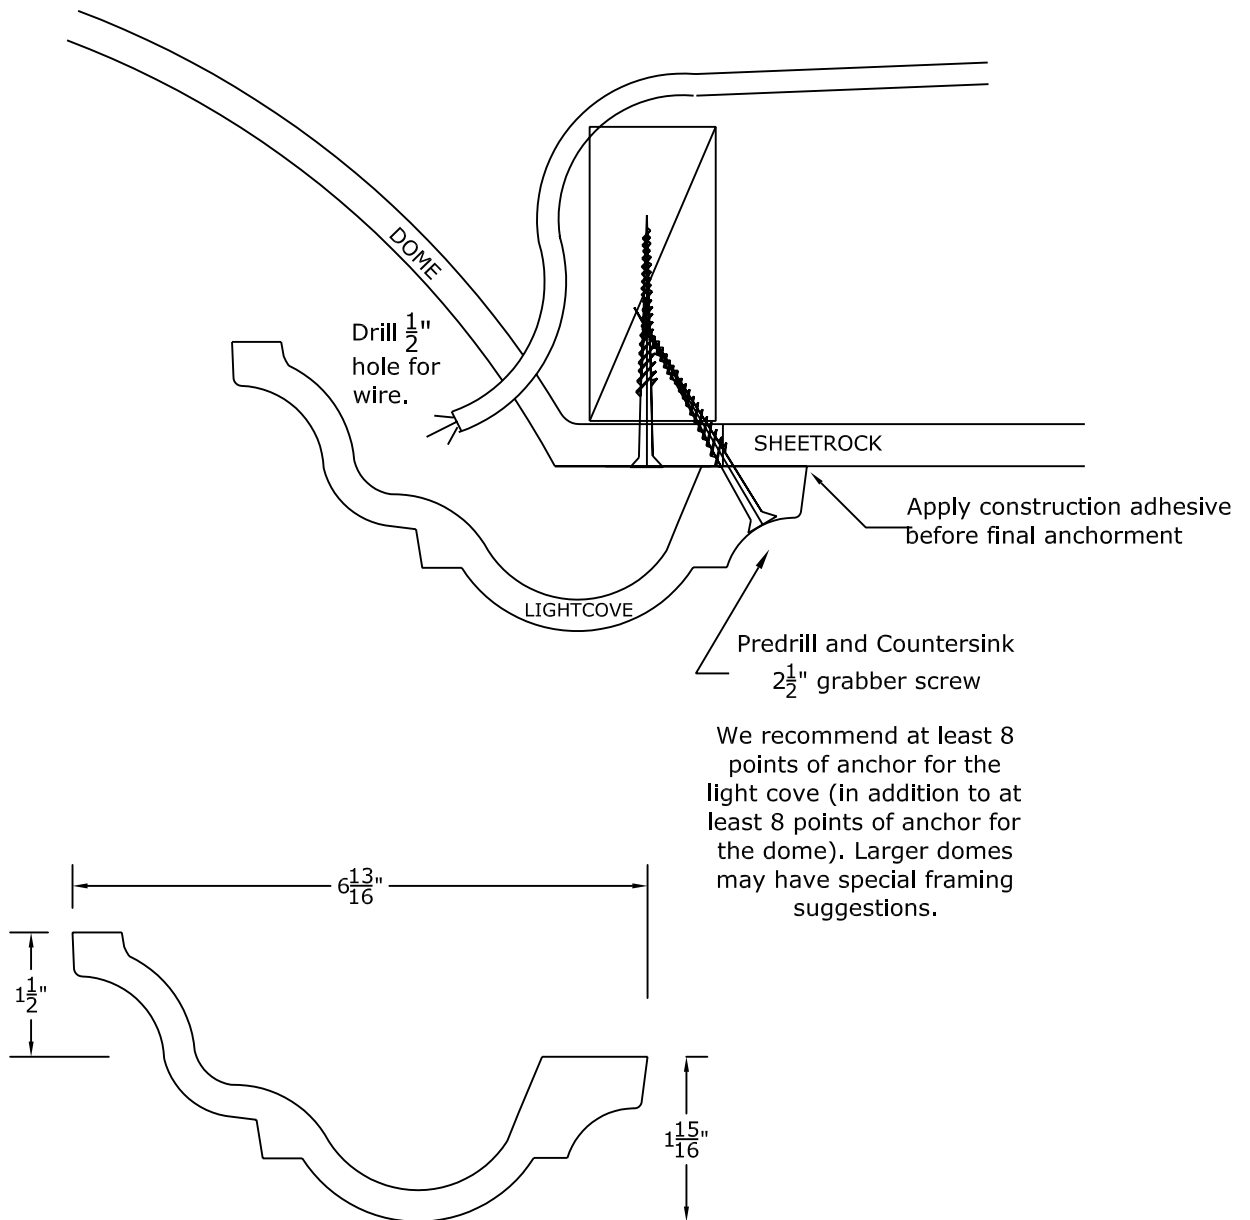

Visit our website at www.rwm-inc.com

4' Round Recessed Dome: 1 Part with a $14\frac{3}{4}$ " Overall Rise

RWM Inc.

155 North 500 West, Salt Lake City, Utah, 84116
 Phone: 801.595.8349 Toll Free 1.800.414.8349
 Fax: 801.595.8147 E-mail: info@rwm-inc.com

Visit our website at www.rwm-inc.com

Standard Lightcove Detail: For Standard Round & Oval Domes*

* See special framing suggestions for larger round and oval domes.