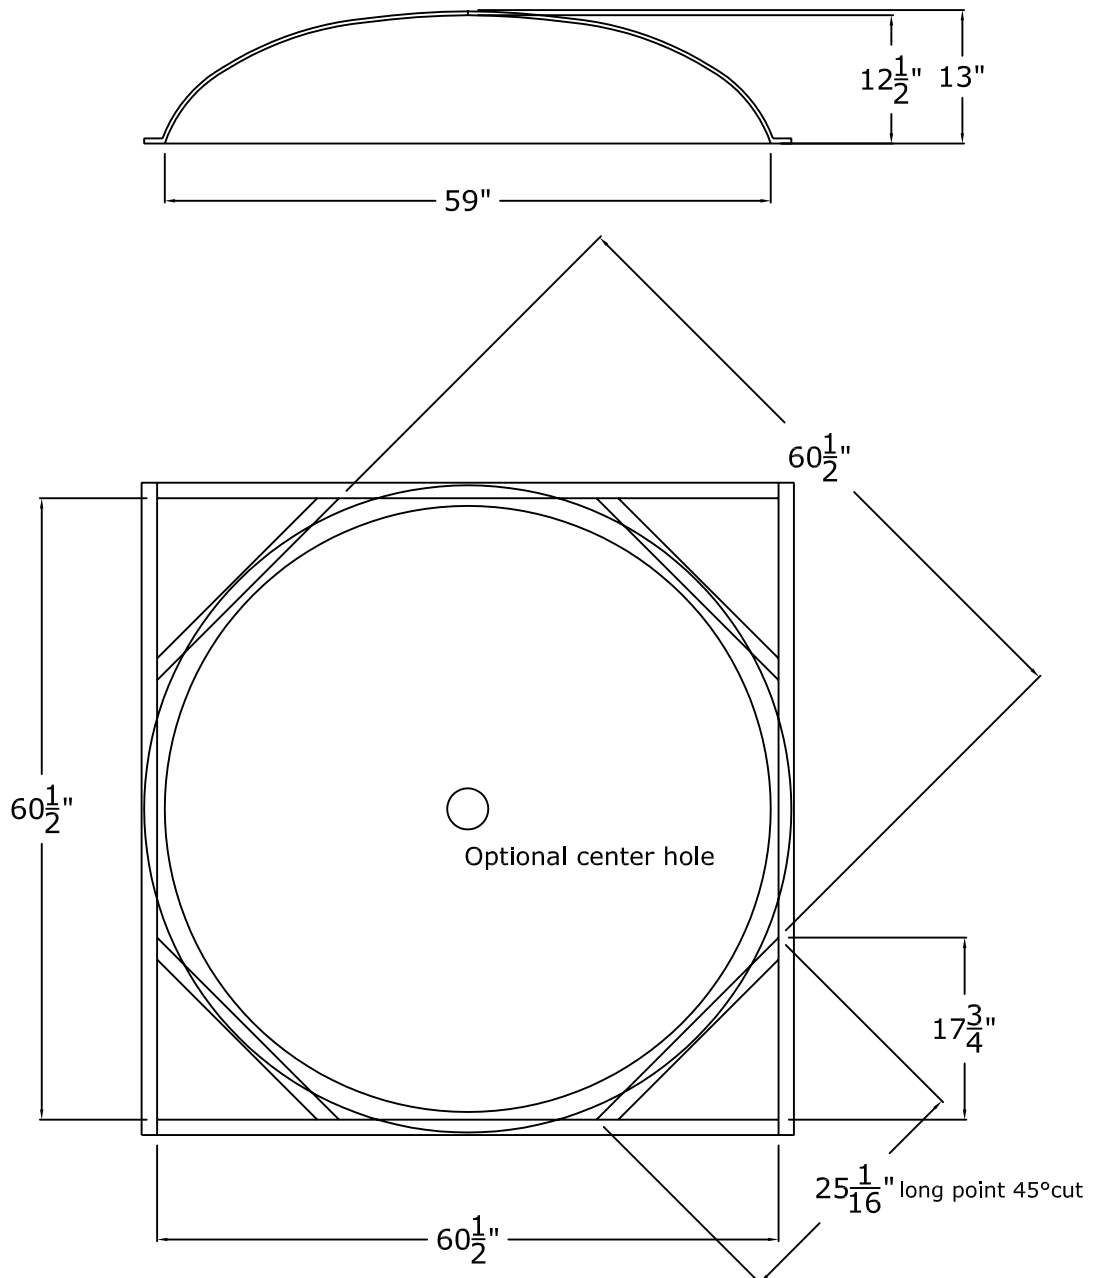

Visit our website at www.rwm-inc.com

5' Round Recessed Dome: 1 Part with a 13" Overall Rise

RWM Inc.

155 North 500 West, Salt Lake City, Utah, 84116
 Phone: 801.595.8349 Toll Free 1.800.414.8349
 Fax: 801.595.8147 E-mail: info@rwm-inc.com

Visit our website at www.rwm-inc.com

Standard Lightcove Detail: For Standard Round & Oval Domes*

* See special framing suggestions for larger round and oval domes.