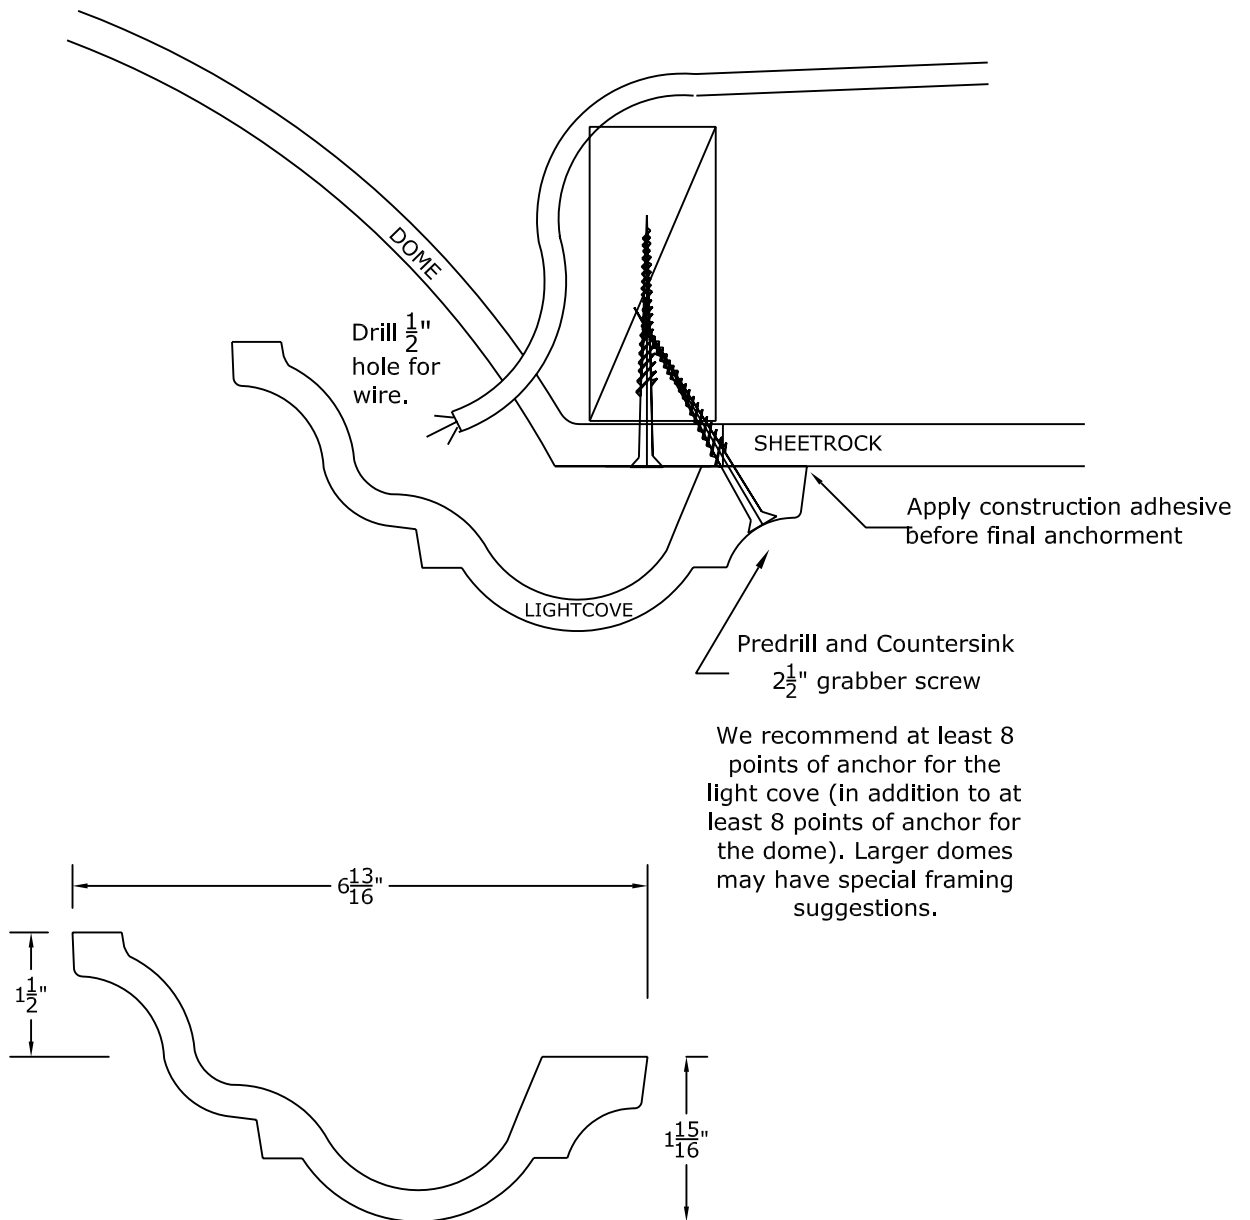

Visit our website at www.rwm-inc.com

5' Round Recessed Dome: 1 Part with a 13" Overall Rise

RWM Inc.

155 North 500 West, Salt Lake City, Utah, 84116
 Phone: 801.595.8349 Toll Free 1.800.414.8349
 Fax: 801.595.8147 E-mail: info@rwm-inc.com

Visit our website at www.rwm-inc.com

Standard Lightcove Detail: For Standard Round & Oval Domes*

* See special framing suggestions for larger round and oval domes.