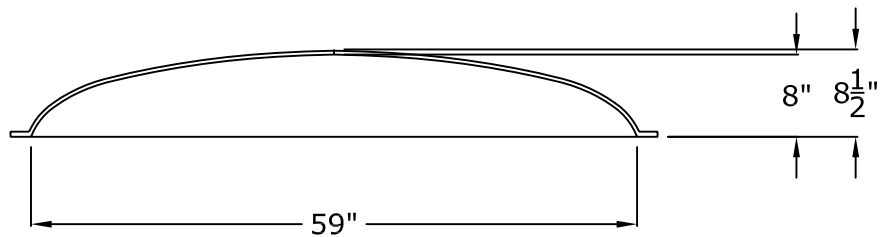

Visit our website at www.rwm-inc.com

5' Round Recessed Dome: 1 Part with a $8\frac{1}{2}$ " Overall Rise

RWM Inc.

155 North 500 West, Salt Lake City, Utah, 84116
 Phone: 801.595.8349 Toll Free 1.800.414.8349
 Fax: 801.595.8147 E-mail: info@rwm-inc.com