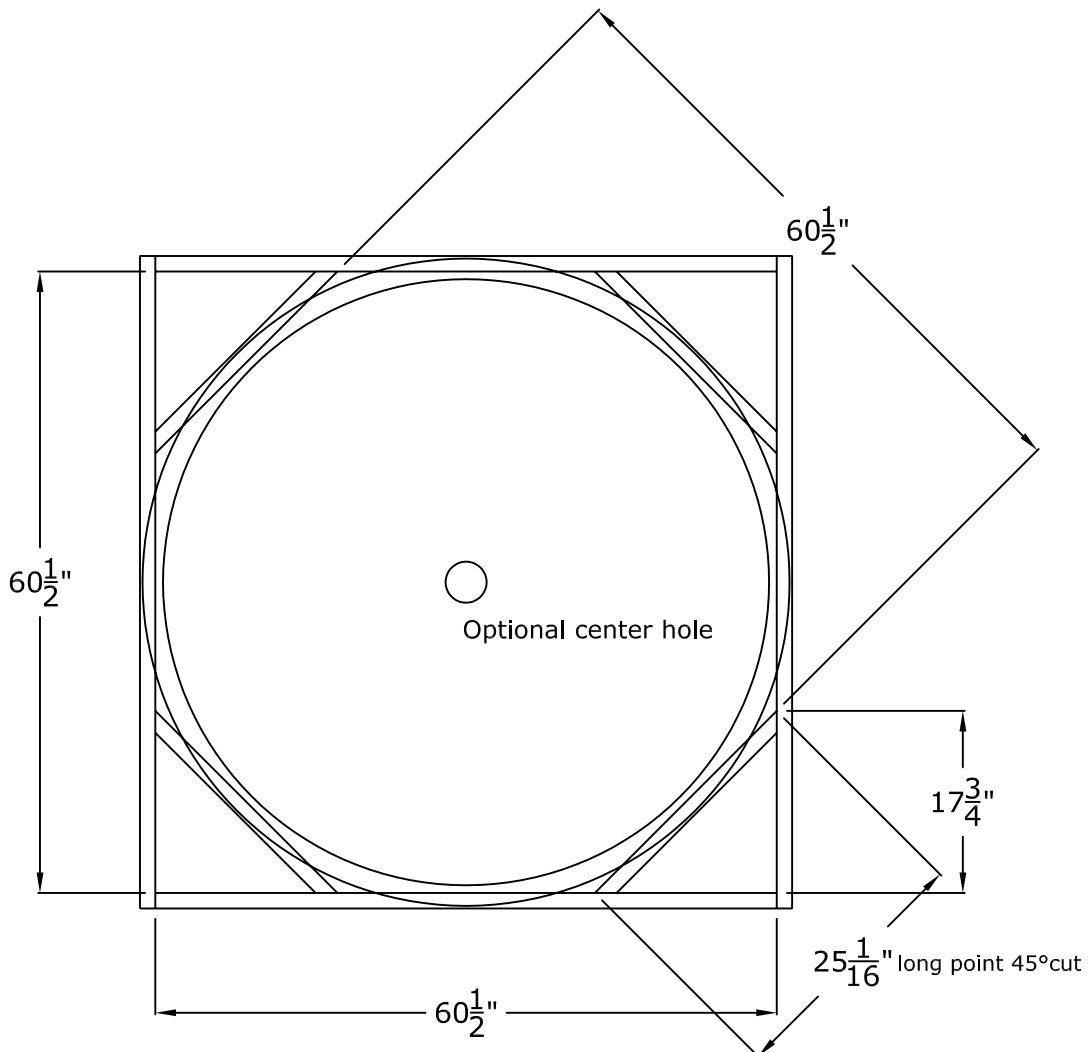

Visit our website at www.rwm-inc.com

5' Round Recessed Dome: 1 Part with a $8\frac{1}{2}$ " Overall Rise

RWM Inc.

155 North 500 West, Salt Lake City, Utah, 84116
 Phone: 801.595.8349 Toll Free 1.800.414.8349
 Fax: 801.595.8147 E-mail: info@rwm-inc.com

Visit our website at www.rwm-inc.com

Standard Lightcove Detail: For Standard Round & Oval Domes*

* See special framing suggestions for larger round and oval domes.