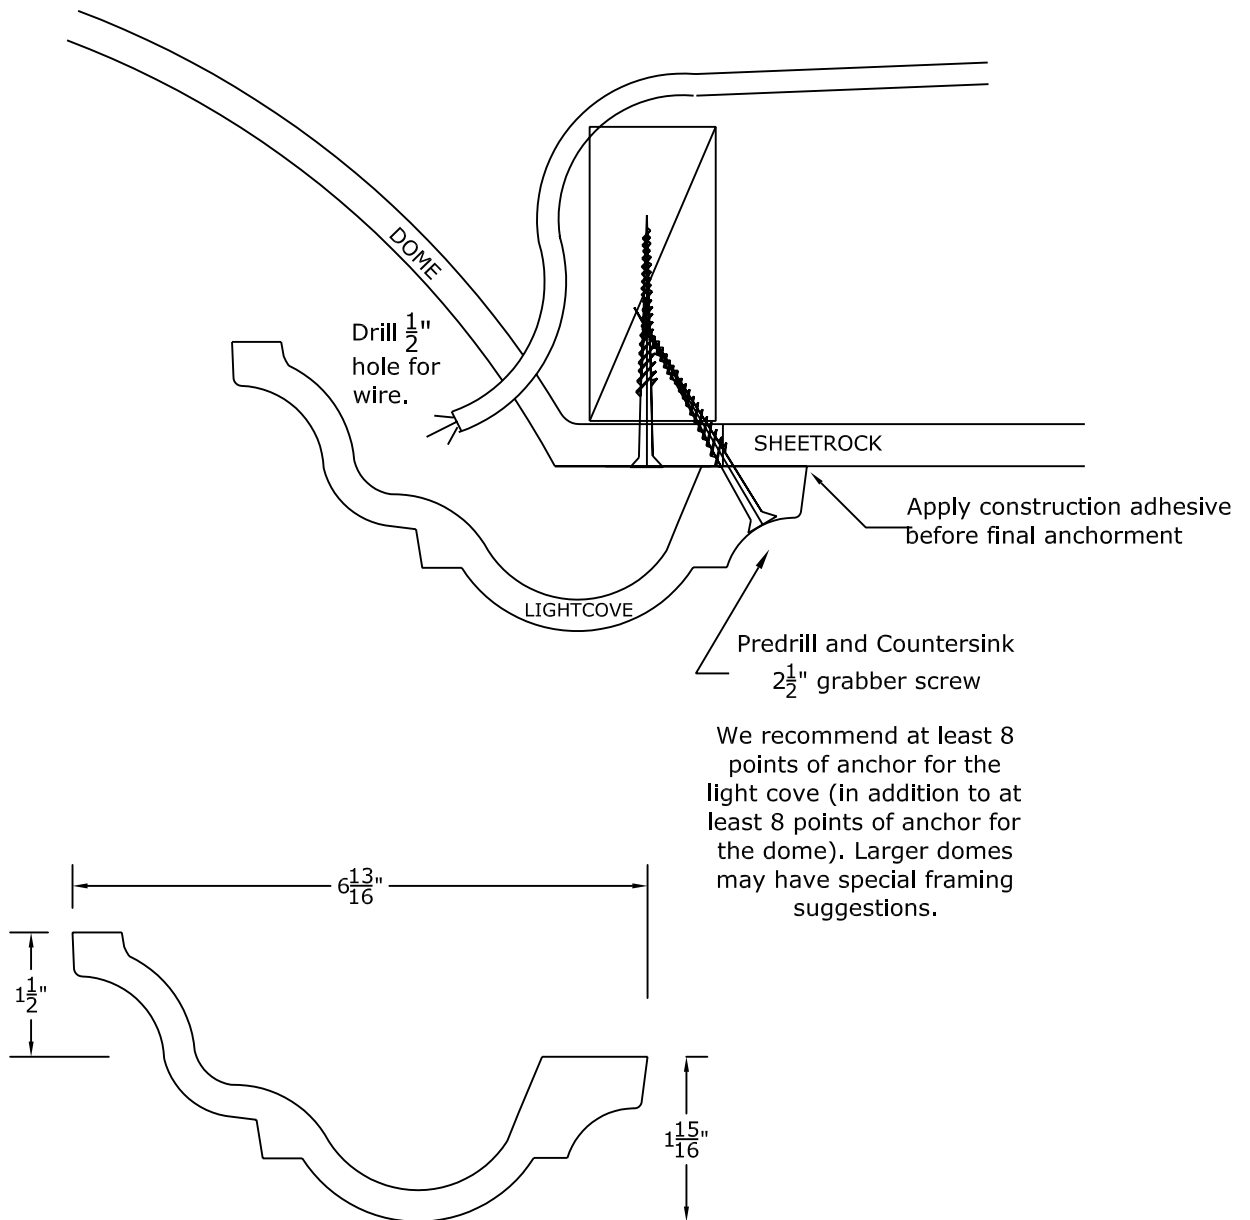

Visit our website at www.rwm-inc.com

5' Round Recessed Dome: 1 Part with a $8\frac{1}{2}$ " Overall Rise

RWM Inc.

155 North 500 West, Salt Lake City, Utah, 84116
 Phone: 801.595.8349 Toll Free 1.800.414.8349
 Fax: 801.595.8147 E-mail: info@rwm-inc.com

Visit our website at www.rwm-inc.com

Standard Lightcove Detail: For Standard Round & Oval Domes*

* See special framing suggestions for larger round and oval domes.