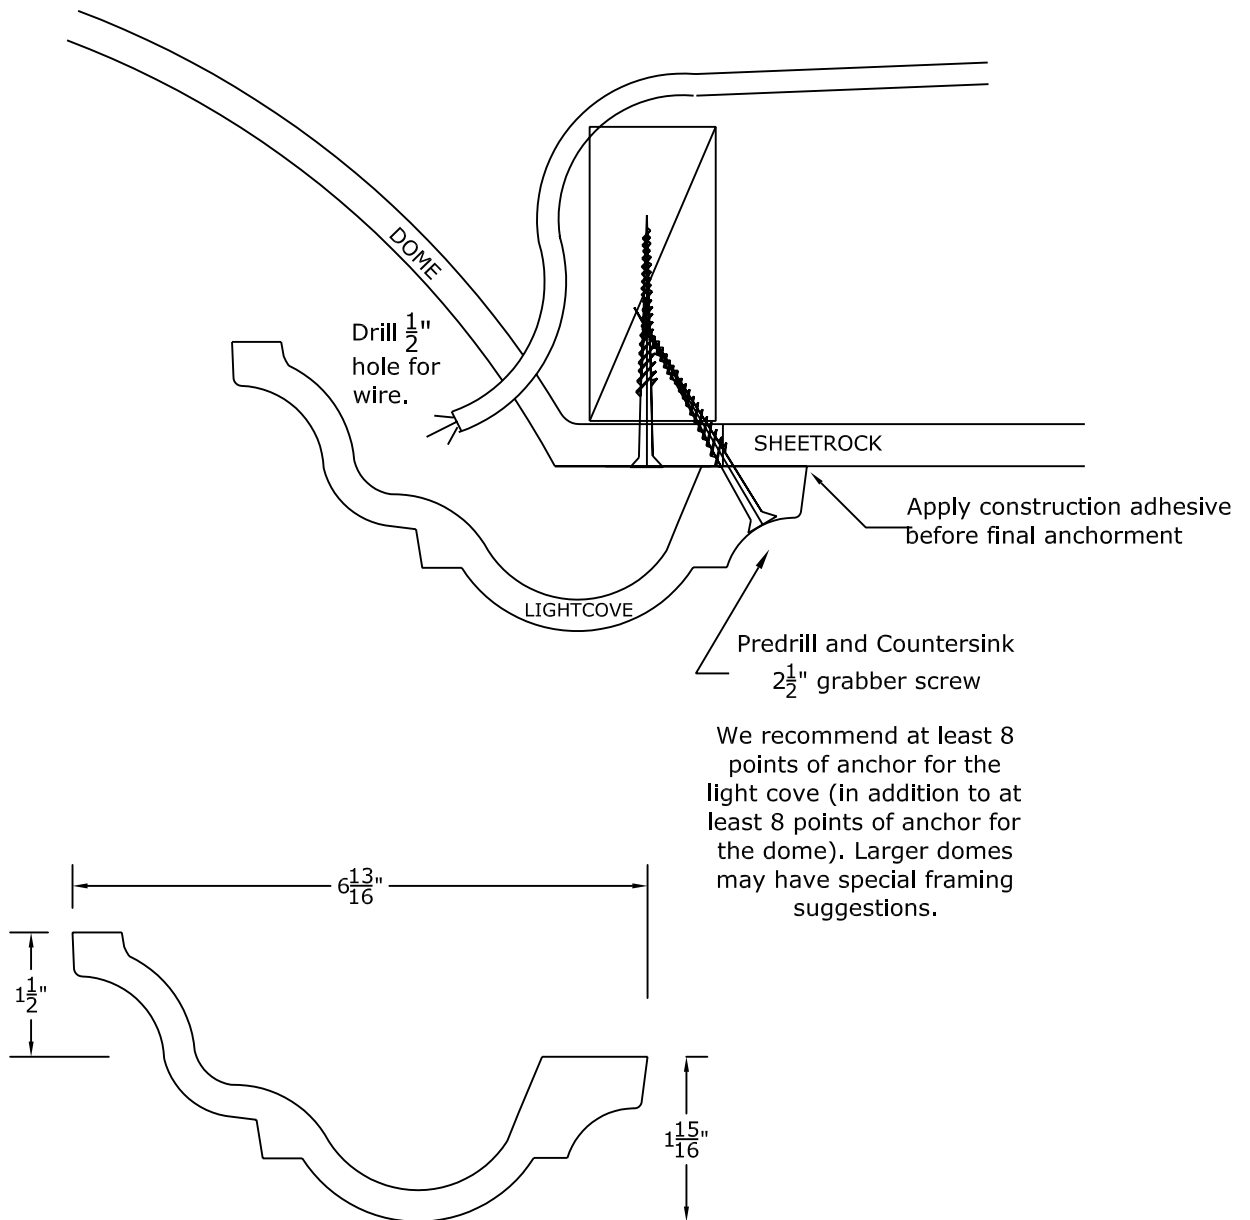

6' Round Recessed Dome: 1 Part with a 13½" Overall Rise

RWM Inc.

155 North 500 West, Salt Lake City, Utah, 84116
 Phone: 801.595.8349 Toll Free 1.800.414.8349
 Fax: 801.595.8147 E-mail: info@rwm-inc.com

Visit our website at www.rwm-inc.com

Standard Lightcove Detail: For Standard Round & Oval Domes*

* See special framing suggestions for larger round and oval domes.