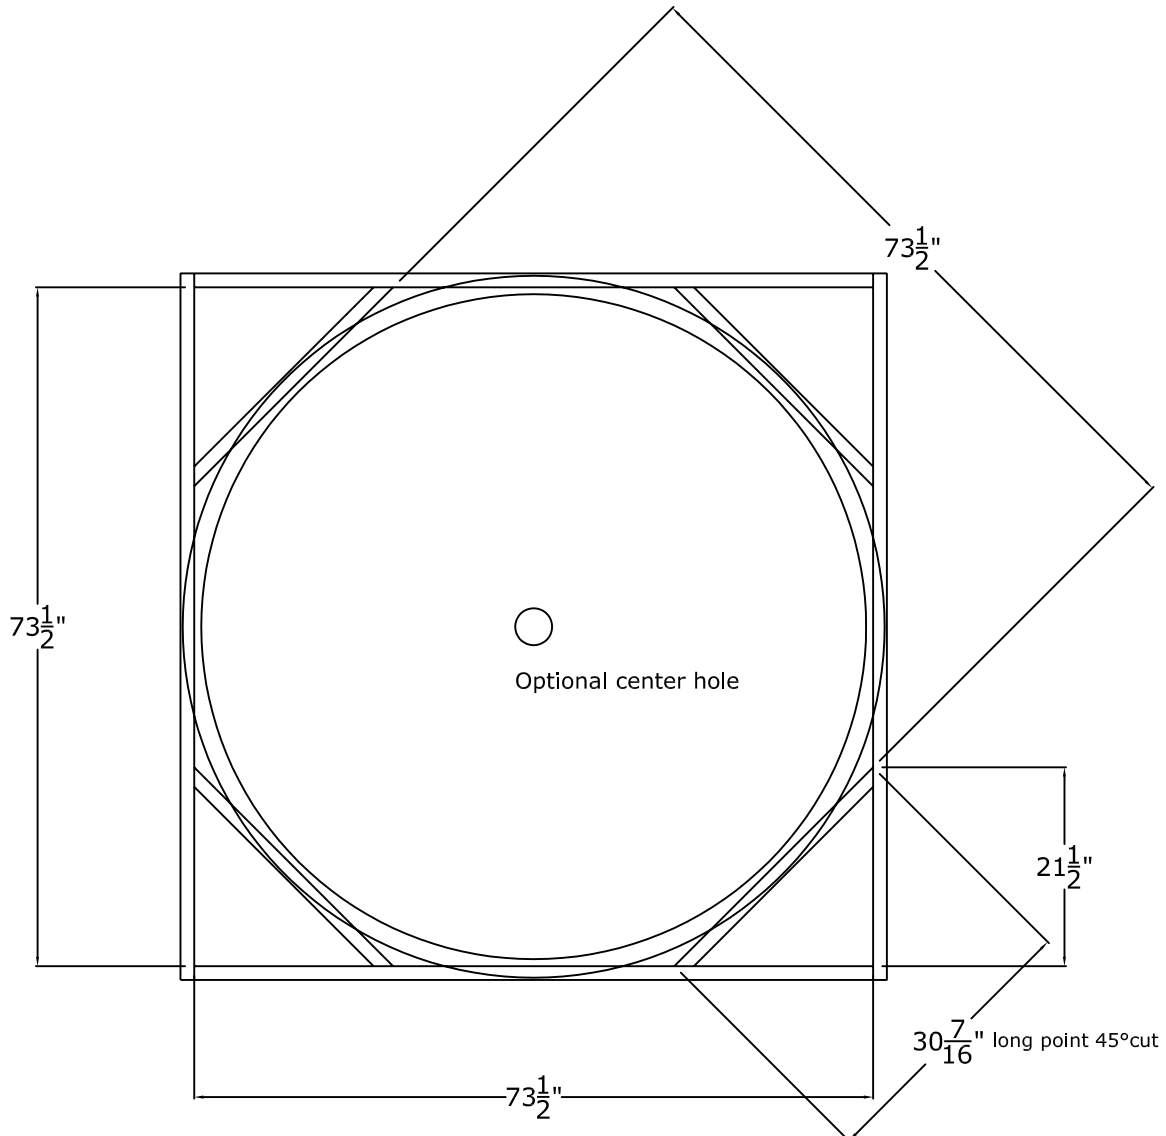

6' Round Recessed Dome: 1 Part with a 13½" Overall Rise

RWM Inc.

155 North 500 West, Salt Lake City, Utah, 84116
 Phone: 801.595.8349 Toll Free 1.800.414.8349
 Fax: 801.595.8147 E-mail: info@rwm-inc.com

Visit our website at www.rwm-inc.com

Standard Lightcove Detail: For Standard Round & Oval Domes*

* See special framing suggestions for larger round and oval domes.