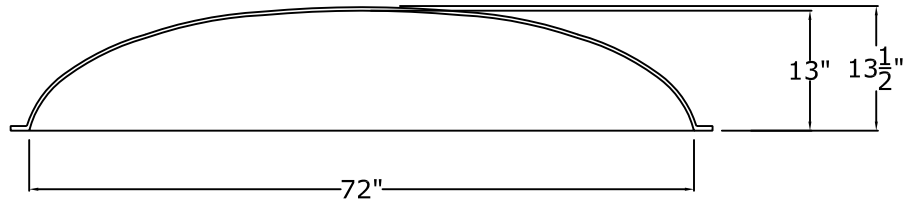

6' Round Recessed Dome: 1 Part with a 13½" Overall Rise

RWM Inc.

155 North 500 West, Salt Lake City, Utah, 84116
 Phone: 801.595.8349 Toll Free 1.800.414.8349
 Fax: 801.595.8147 E-mail: info@rwm-inc.com