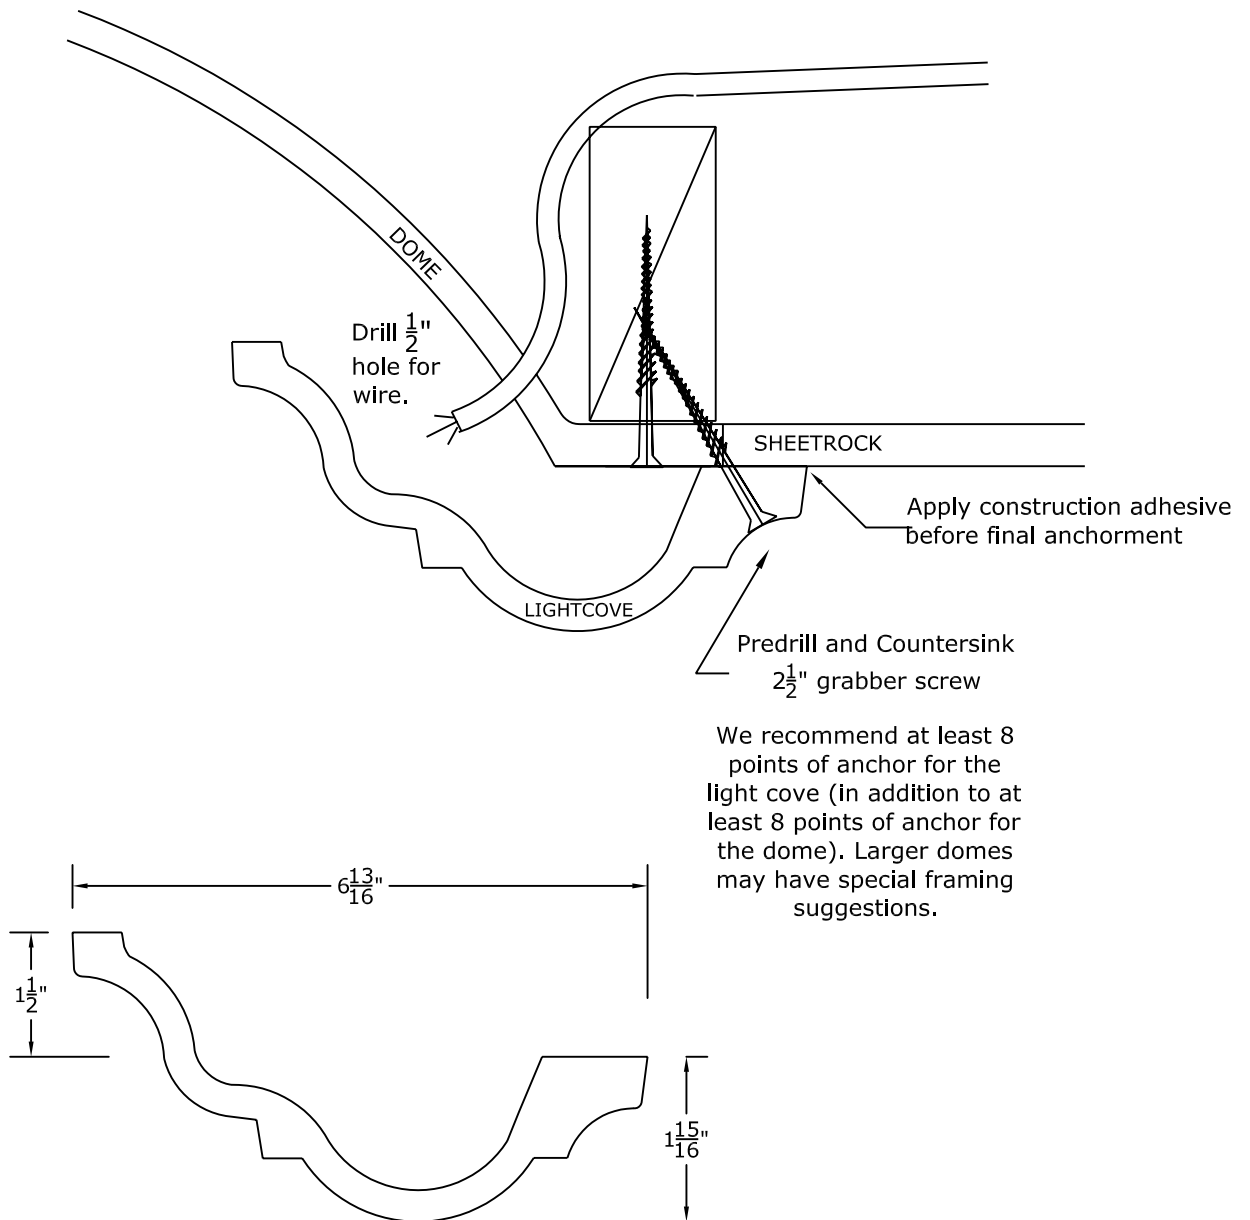

### 6 Foot Coffered Round Recessed Dome: 1 Part with a $25\frac{1}{2}$ " Overall Rise

## Standard Lightcove Detail: For Standard Round & Oval Domes\*

\* See special framing suggestions for larger round and oval domes.