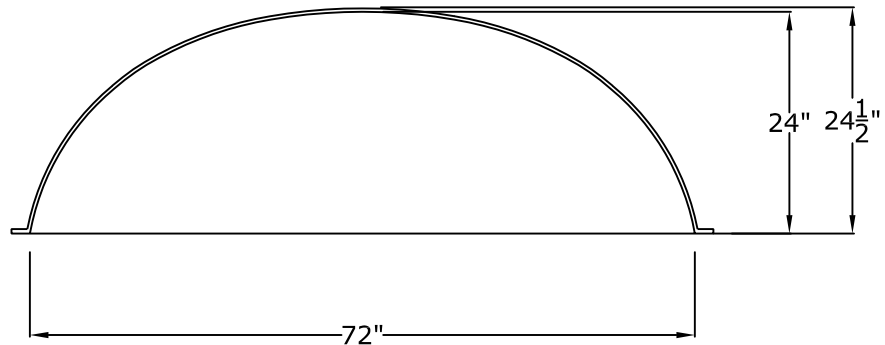

## 6' Round Recessed Dome: 1 Part with a 24½" Overall Rise

**RWM**  
Round Window Mouldings Inc.

© Copyright 2010