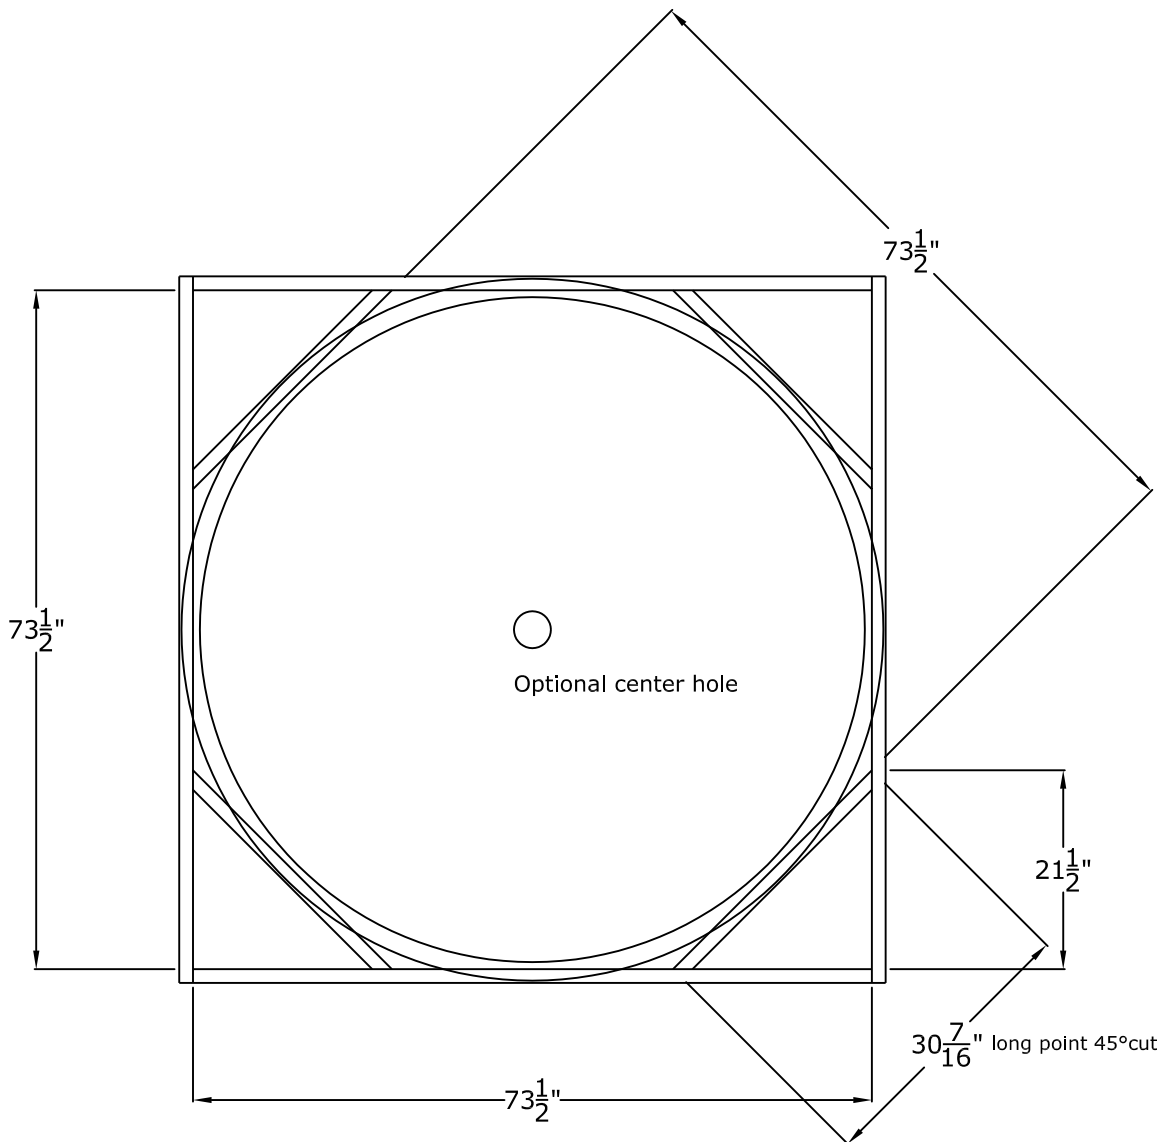

## 6' Round Recessed Dome: 1 Part with a 24½" Overall Rise

**RWM**  
Round Window Mouldings Inc.

© Copyright 2010