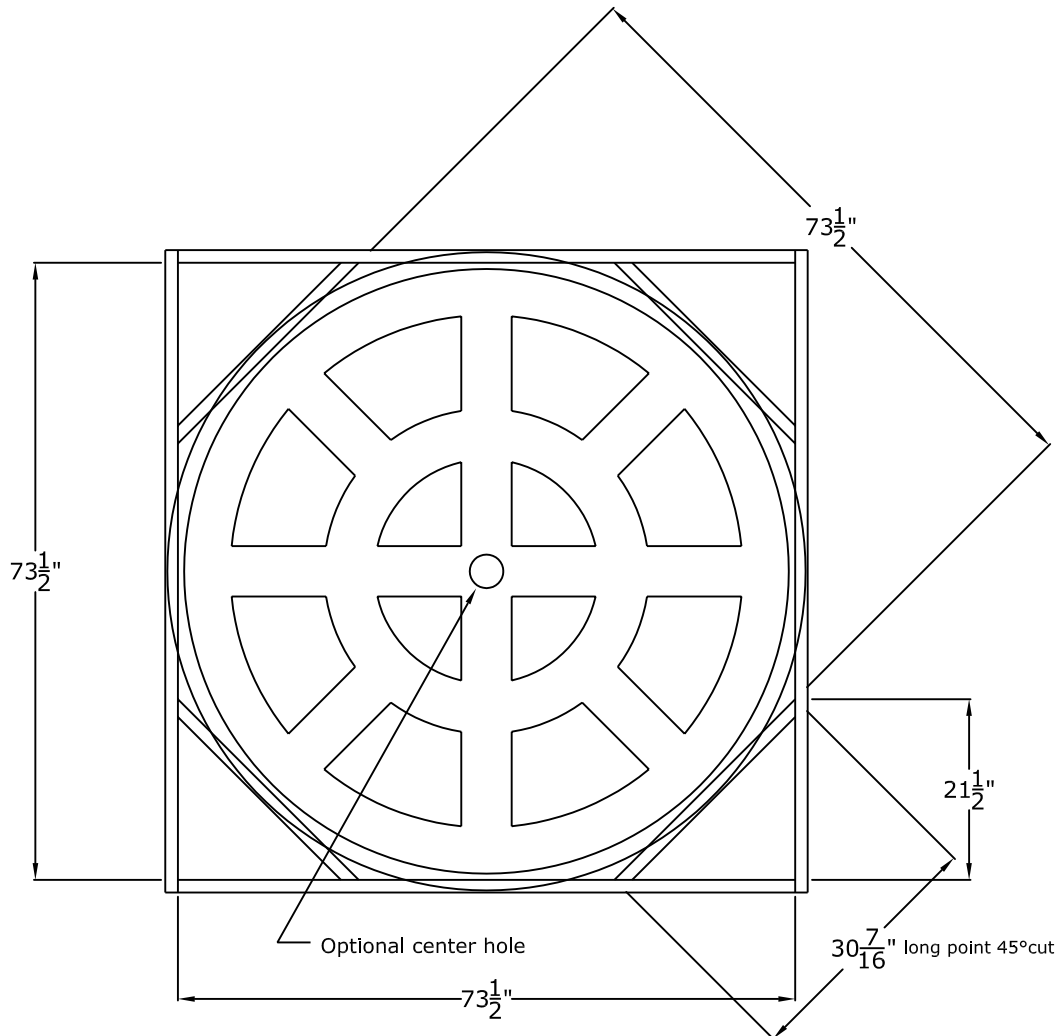

6 Foot Coffered Round Recessed Dome: 1 Part with a $25\frac{1}{2}$ " Overall Rise