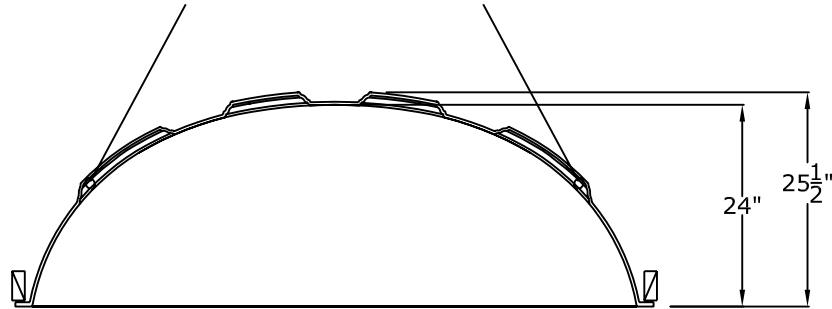

## 6' Round Recessed Dome: 1 Part with a 24½" Overall Rise

**RWM**  
Round Window Mouldings Inc.

© Copyright 2010

### 6 Foot Coffered Round Recessed Dome: 1 Part with a $25\frac{1}{2}$ " Overall Rise