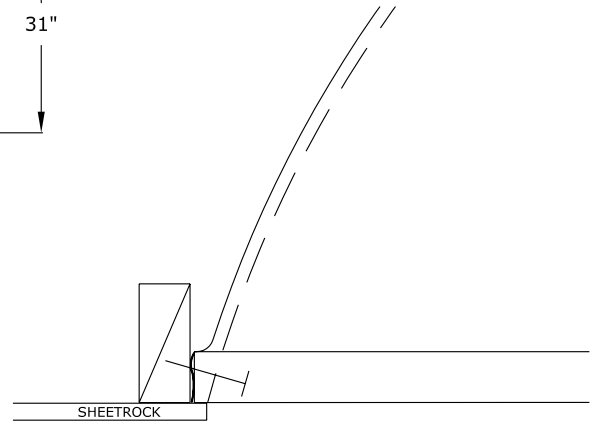

9' Standard Round Dome

Side mount flange