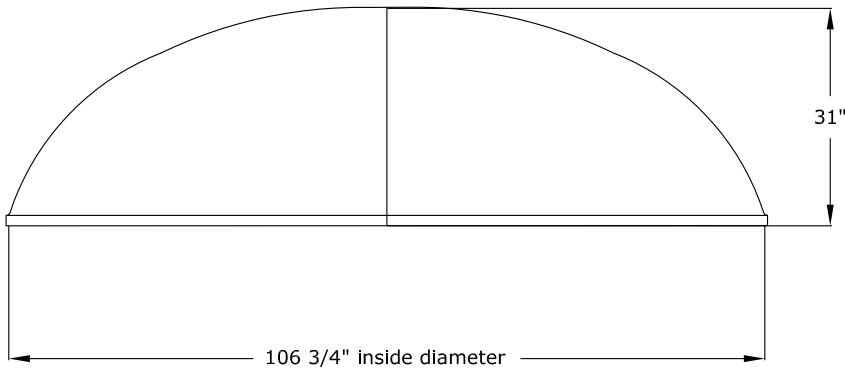

9' Standard Round Dome

Side mount flange