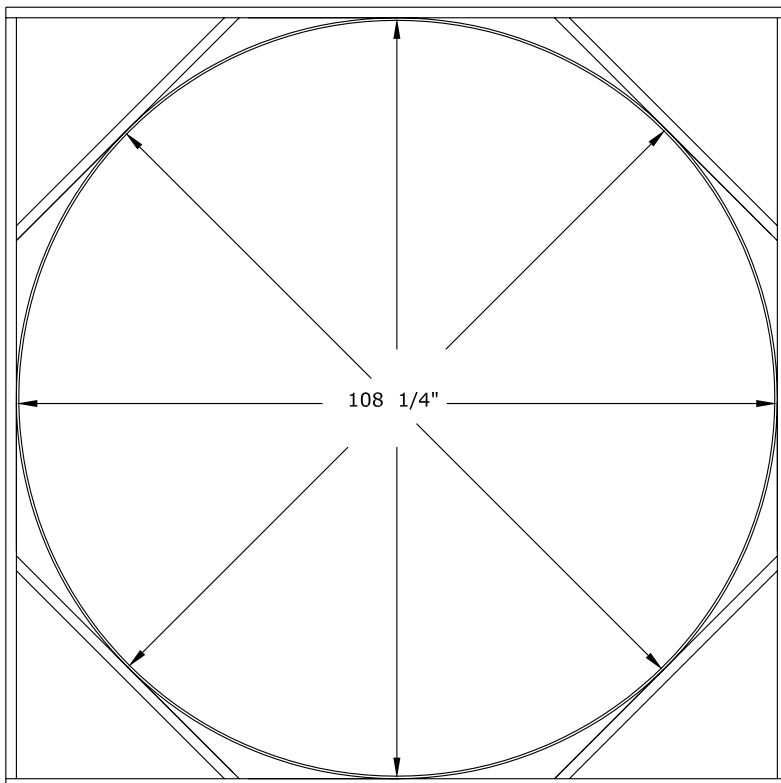

## 9' Standard Round Dome

Side mount flange

© Copyright 2008

## Standard Lightcove Detail: For Larger Round & Oval Domes

We recommend a minimum of one point of anchor every 16" on lightcove. (this is in addition to a minimum of one point of anchor every 16" for the dome bottom flange, and the recommended minimum of tiewire attachments for the dome. Check the spec sheet for your dome.)