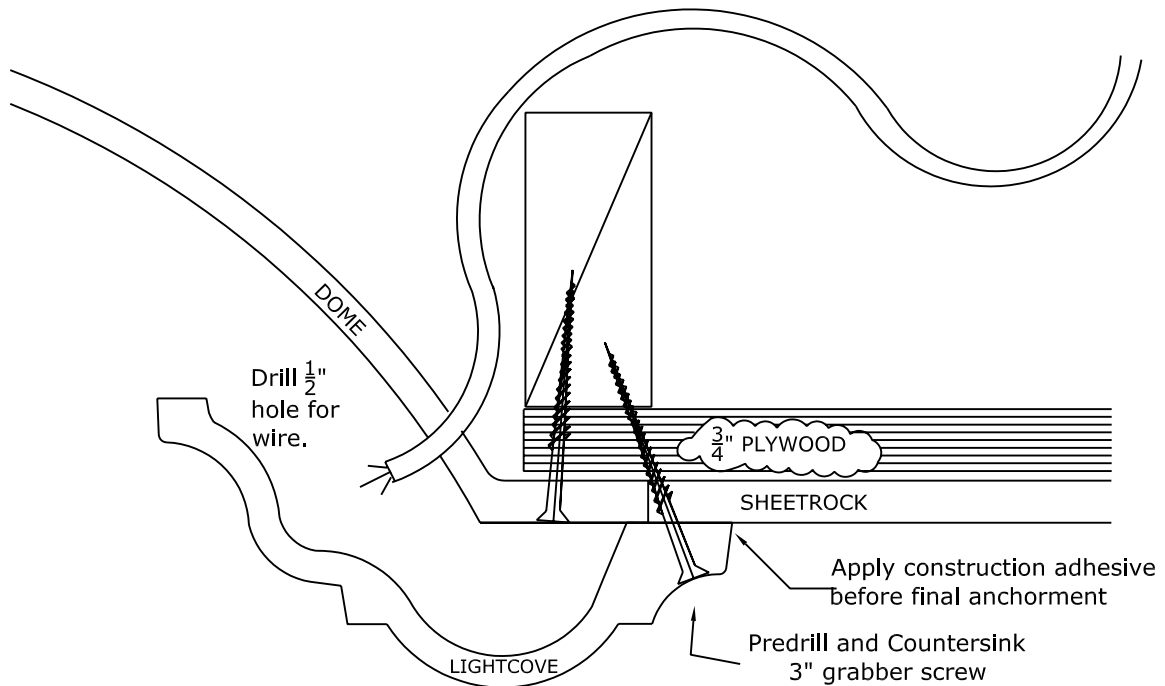

## Standard Lightcove Detail: For Larger Round & Oval Domes

We recommend a minimum of one point of anchor every 16" on lightcove. (this is in addition to a minimum of one point of anchor every 16" for the dome bottom flange, and the recommended minimum of tiewire attachments for the dome. Check the spec sheet for your dome.)