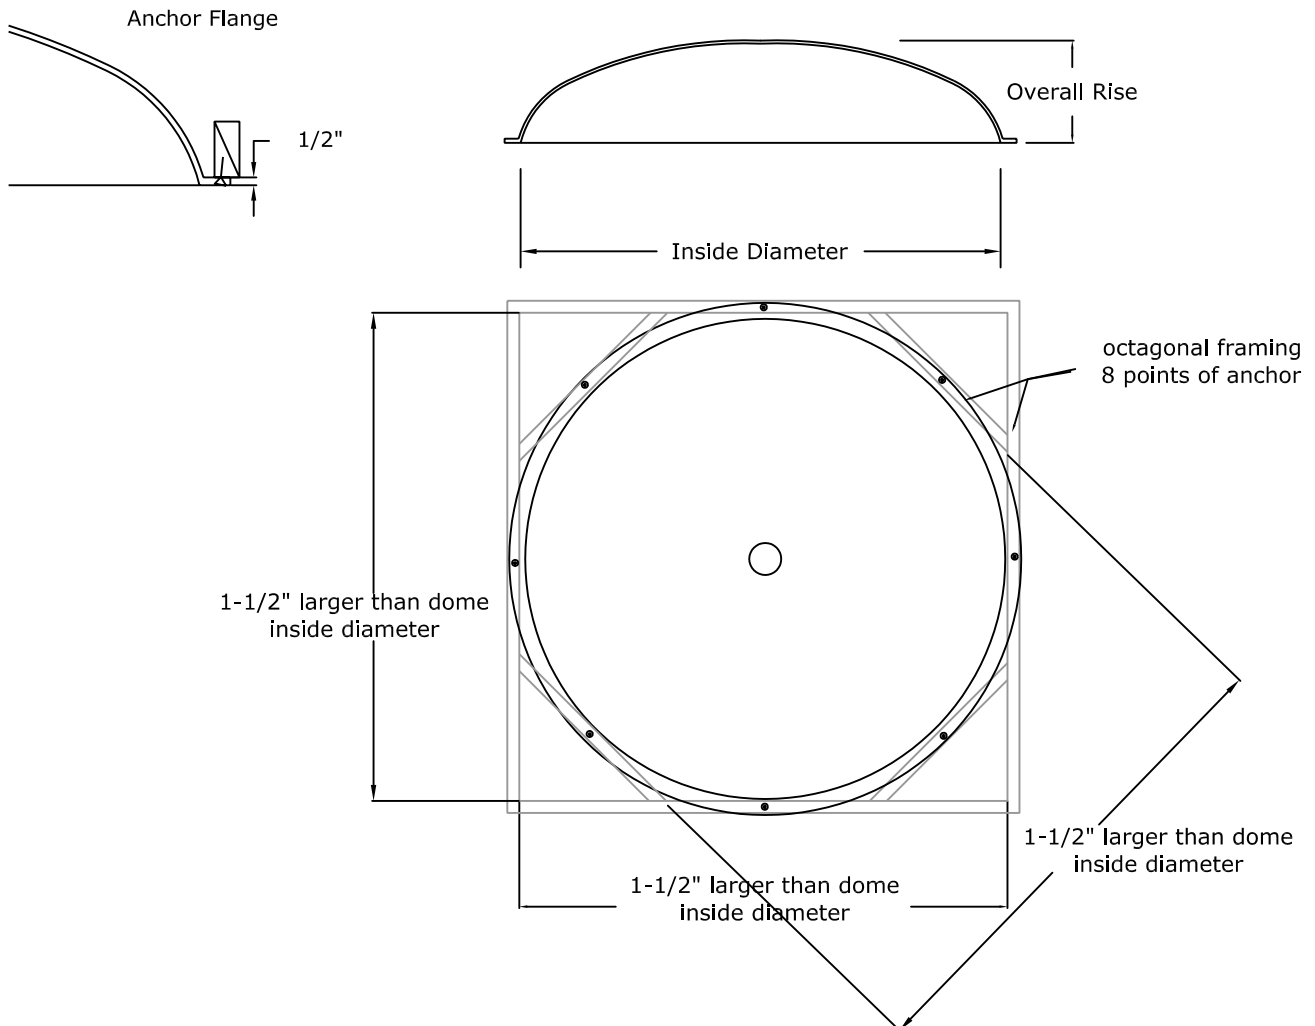

Visit our website at www.rwm-inc.com

Standard Round Domes

Feet	Inside Diameter	Overall Rise	Rough Framing Dimensions	Light Cove Outside Diameter
3	36"	6"	37-1/2"	42"
3	36"	9"	37-1/2"	42"
4	48"	14-3/4"	49-1/2"	54-3/4"
5	59"	13"	60-1/2"	65-5/8"
6	72-1/4"	13-1/2"	73-3/4"	77-3/4"
7	84"	18"	85-1/2"	90-1/4"
8	96"	19"	97-1/2"	101-3/4"
9	107-3/4"	31"	*	113-3/4"
10	120"	31"	*	126"