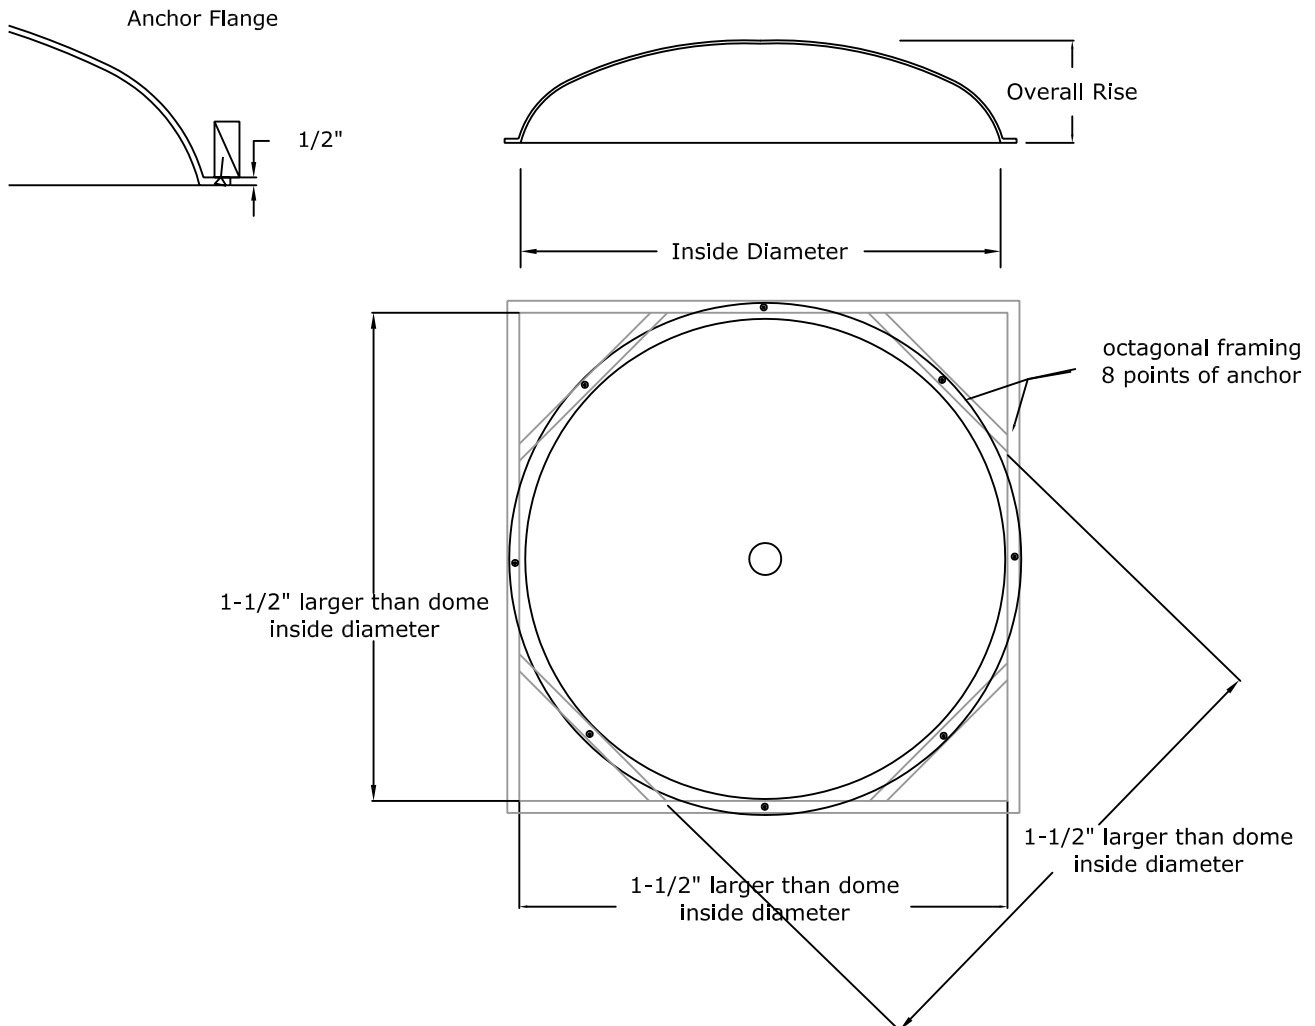

Standard Round Domes

Feet	Inside Diameter	Overall Rise	Rough Framing Dimensions	Light Cove Outside Diameter
3	36"	6"	37-1/2"	42"
3	36"	9"	37-1/2"	42"
4	48"	14-3/4"	49-1/2"	54-3/4"
5	59"	13"	60-1/2"	65-5/8"
6	72-1/4"	13-1/2"	73-3/4"	77-3/4"
7	84"	18"	85-1/2"	90-1/4"
8	96"	19"	97-1/2"	101-3/4"
9	107-3/4"	31"	*	113-3/4"
10	120"	31"	*	126"