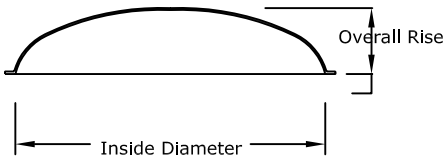

Smaller One-Piece Domes