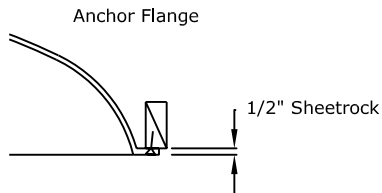

Smaller One-Piece Domes