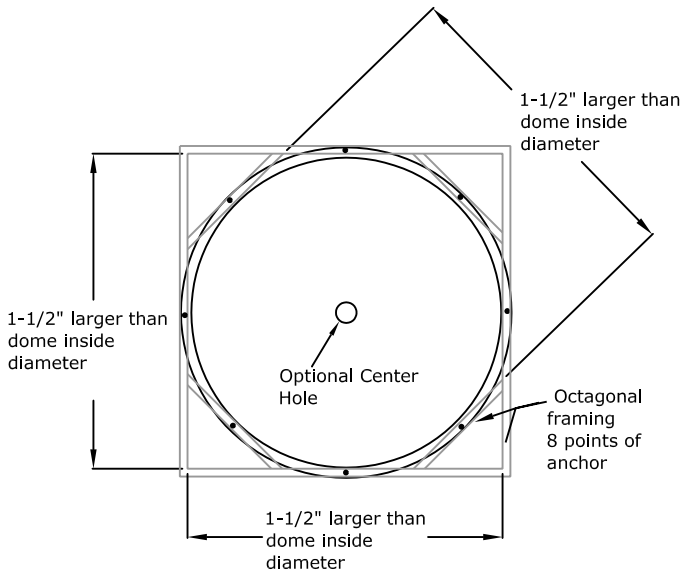

Smaller One-Piece Domes