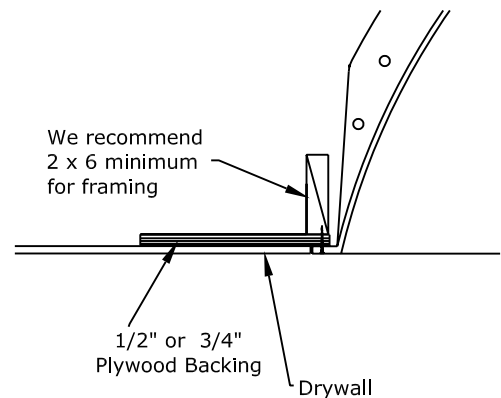

Larger Multi-Piece Domes

Note : See our framing suggestions for each dome.