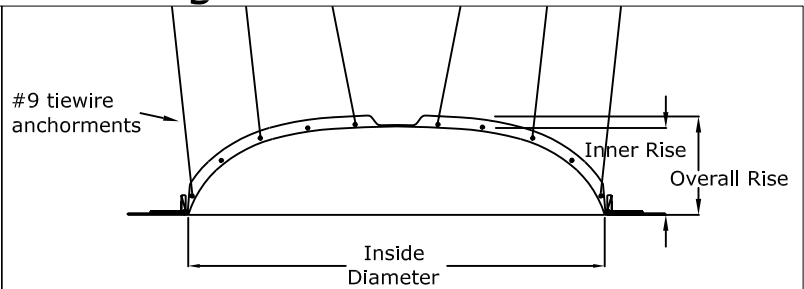

Larger Multi-Piece Domes

Note : See our framing suggestions for each dome.