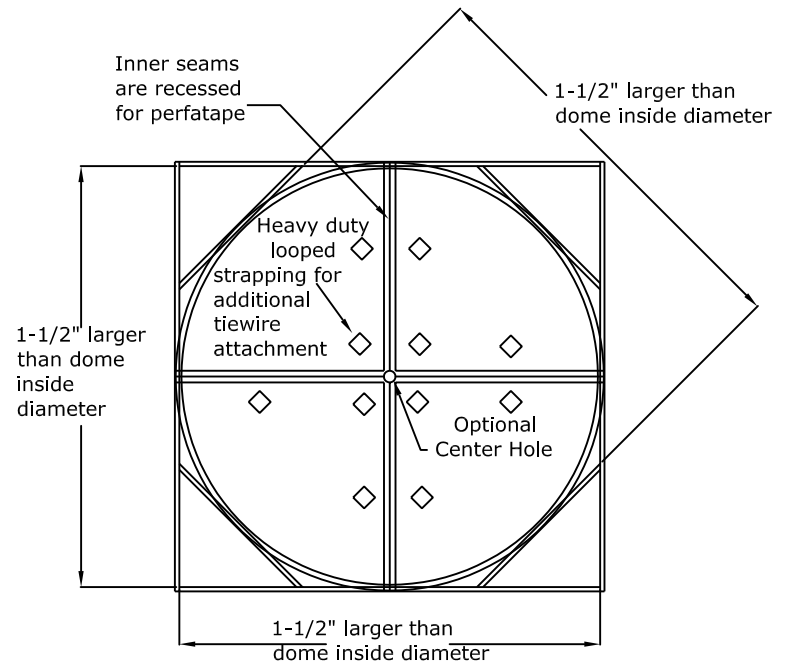

Larger Multi-Piece Domes

Note : See our framing suggestions for each dome.