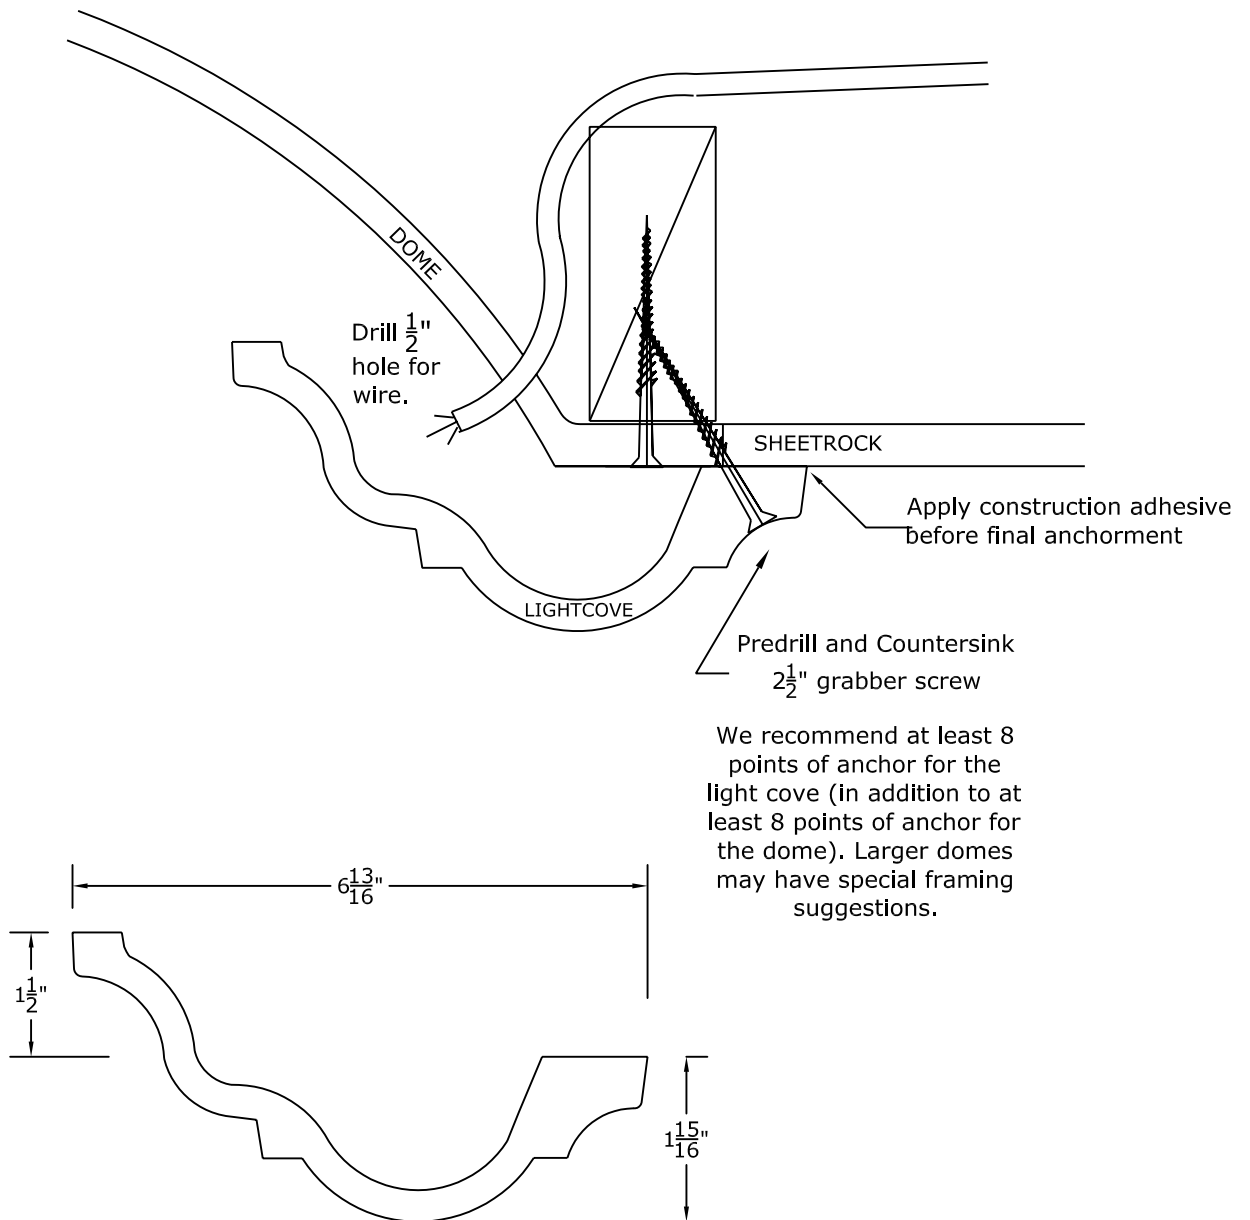

RWM Inc.

155 North 500 West, Salt Lake City, Utah, 84116
 Web: www.rwm-inc.com Toll Free: 1.800.414.8349
 © Copyright 2008

Standard Round Recessed Dome Dimensions
Page 1 of 3

Dome Size	Dome Parts	Dome Inside Diameter	Dome Inner Rise	Dome Overall Rise	Rough Framing Dimension*	Light Cove Parts	Light Cove Outside Diameter	Coffered Panels Option	Racetrack Oval Option
14-1/2"	1	14-1/4"	3-7/8"	4-5/8"	14-1/2"	n/a	22-1/2" (casing)	No	No
17"	1	17"	4-1/2"	4-7/8"	17-1/2"	1	19-7/8"	No	Custom
19"	1	19"	6"	6-3/8"	19-1/2"	1	21-7/8"	No	Custom
21"	1	21"	8"	8-3/8"	21-1/2"	1	23-7/8"	No	Custom
23"	1	23"	10"	10-3/8"	23-1/2"	1	25-7/8"	No	Custom
25"	1	25"	12-1/2"	12-7/8"	25-1/2"	1	27-7/8"	No	Custom
3'	1	36"	6"	6-1/2"	37-1/2"	1	42"	No	Custom
3'	1	36"	9"	9-1/2"	37-1/2"	1	42"	Custom	Yes
4'	1	48"	14-1/4"	14-3/4"	49-1/2"	1	54-3/4"	Yes	Custom
5'	1	59"	8"	8-1/2"	60-1/2"	1	65-5/8"	Custom	Custom
5'	1	59"	12-1/2"	13"	60-1/2"	1	65-5/8"	Custom	Yes
5'	1	60"	29-1/2"	30"	61-1/2"	1	66"	Custom	Custom
6'	1	72-1/4"	13"	13-1/2"	73-3/4"	1	77-3/4"	Custom	Yes
6'	1	72"	24"	24-1/2"	73-1/2"	1	77-3/4"	Custom	Custom
7'	1	84"	18"	18-1/2"	85-1/2"	2	90-1/4"	Yes	Yes
8'	4	96"	20"	24"	97-1/2"	4	101-3/4"	Custom	Custom
8'	1	96"	28"	28-1/2"	97-1/2"	2	101-3/4"	Custom	Custom
8'	4	96"	38"	40-1/2"	97-1/2"	4	101-3/4"	Custom	Custom
9'	4	108"	30"	34"	109-1/2"	4	113-3/4"	Custom	Custom
10'	4	120"	30-1/2"	33"	121-1/2"	4	126"	Yes	Custom
11'	4	132"	14"	16"	133-1/2"	4	138"	Custom	Custom
12'	4	144"	30"	34"	145-1/2"	4	150"	Custom	Yes
14'	6	168"	28-5/8"	31"	169-1/2"	6	174"	Yes	Custom
16'	8	192"	60"	62-1/2"	193-1/2"	6	198"	Custom	Yes

RWM Inc.

155 North 500 West, Salt Lake City, Utah, 84116
 Phone: 801.595.8349 Toll Free 1.800.414.8349
 Fax: 801.595.8147 E-mail: info@rwm-inc.com

Visit our website at www.rwm-inc.com

Standard Lightcove Detail: For Standard Round & Oval Domes*

* See special framing suggestions for larger round and oval domes.