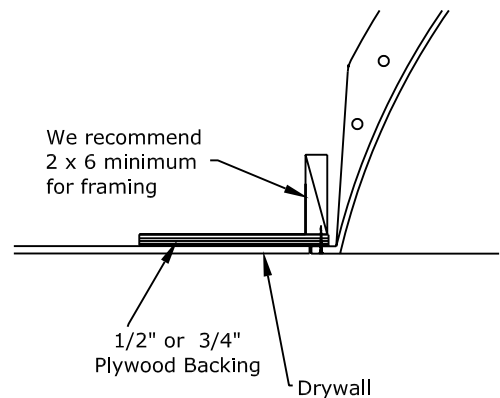

Larger Multi-Piece Domes

Note : See our framing suggestions for each dome.