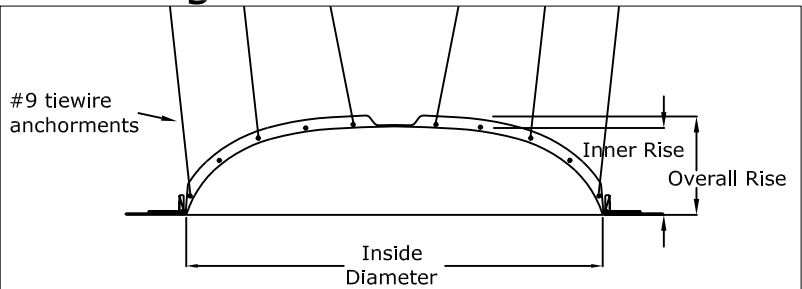

Larger Multi-Piece Domes

Note : See our framing suggestions for each dome.