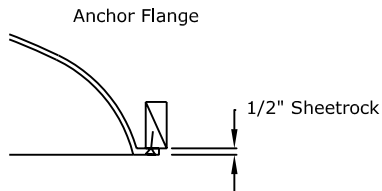

Smaller One-Piece Domes