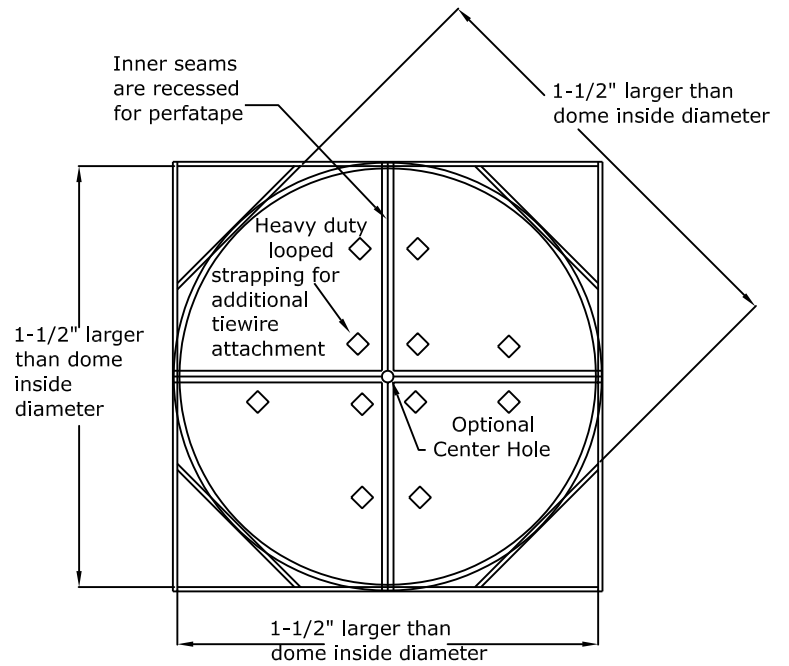

Larger Multi-Piece Domes

Note : See our framing suggestions for each dome.