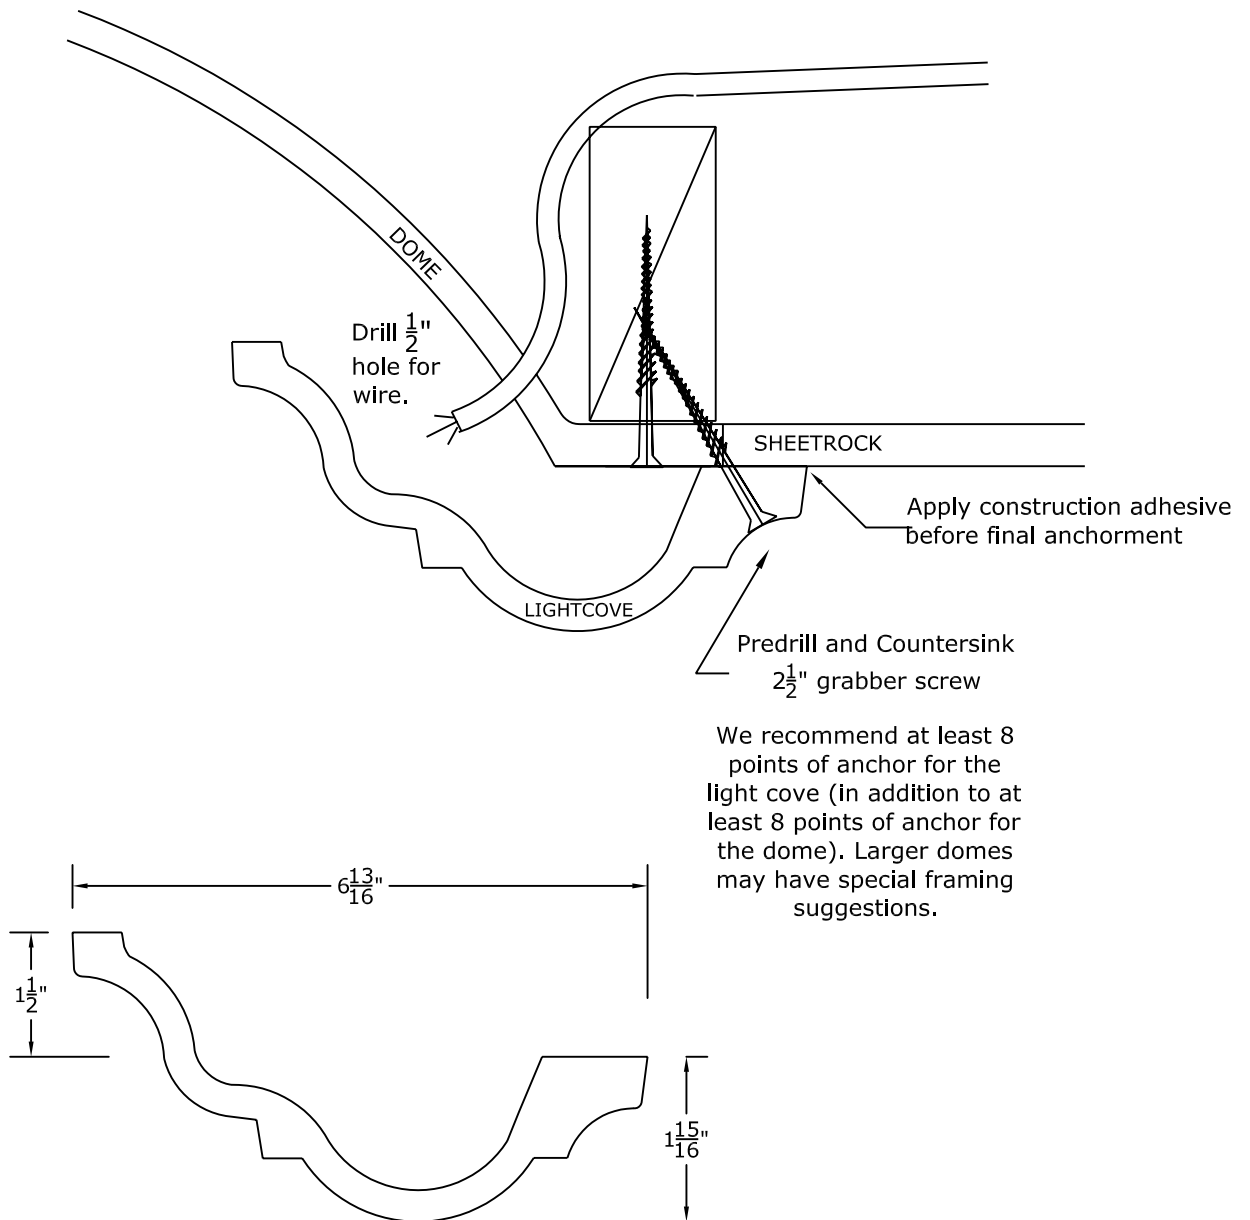

RWM Inc.

155 North 500 West, Salt Lake City, Utah, 84116
 Web: www.rwm-inc.com Toll Free: 1.800.414.8349

© Copyright 2009

Standard Round Recessed Dome Dimensions

Page 1 of 3

Dome Size	Dome Parts	Dome Inside Diameter	Dome Inner Rise	Dome Overall Rise	Rough Framing Dimension*	Light Cove Parts	Light Cove Outside Diameter	Coffered Panels Option	Racetrack Oval Option
14-1/2"	1	14-1/4"	3-7/8"	4-5/8"	14-1/2"	n/a	22-1/2" (casing)	No	No
17"	1	17"	4-1/2"	4-7/8"	17-1/2"	1	19-7/8"	No	Custom
19"	1	19"	6"	6-3/8"	19-1/2"	1	21-7/8"	No	Custom
21"	1	21"	8"	8-3/8"	21-1/2"	1	23-7/8"	No	Custom
23"	1	23"	10"	10-3/8"	23-1/2"	1	25-7/8"	No	Custom
25"	1	25"	12-1/2"	12-7/8"	25-1/2"	1	27-7/8"	No	Custom
3'	1	36"	6"	6-1/2"	37-1/2"	1	42"	No	Custom
3'	1	36"	9"	9-1/2"	37-1/2"	1	42"	Custom	Yes
4'	1	48"	14-1/4"	14-3/4"	49-1/2"	1	54-3/4"	Yes	Custom
5'	1	59"	8"	8-1/2"	60-1/2"	1	65-5/8"	Custom	Custom
5'	1	59"	12-1/2"	13"	60-1/2"	1	65-5/8"	Custom	Yes
5'	1	60"	29-1/2"	30"	61-1/2"	1	66"	Custom	Custom
6'	1	72-1/4"	13"	13-1/2"	73-3/4"	1	77-3/4"	Custom	Yes
6'	1	72"	24"	24-1/2"	73-1/2"	1	77-3/4"	Custom	Custom
7'	1	84"	18"	18-1/2"	85-1/2"	2	90-1/4"	Yes	Yes
8'	4	96"	20"	24"	97-1/2"	4	101-3/4"	Custom	Custom
8'	1	96"	28"	28-1/2"	97-1/2"	2	101-3/4"	Custom	Custom
8'	4	96"	38"	40-1/2"	97-1/2"	4	101-3/4"	Custom	Custom
9'	4	108"	30"	34"	109-1/2"	4	113-3/4"	Custom	Custom
10'	4	118-1/2"	15"	18"	120"	4	126"	Custom	Custom
10'	4	120"	30-1/2"	33"	121-1/2"	4	126"	Yes	Custom
11'	4	132"	14"	16"	133-1/2"	4	138"	Custom	Yes
12'	4	144"	30"	34"	145-1/2"	4	150"	Custom	Yes
14'	6	168"	28-5/8"	31"	169-1/2"	6	174"	Yes	Custom
16'	8	192"	60"	62-1/2"	193-1/2"	6	198"	Custom	Yes

RWM Inc.

155 North 500 West, Salt Lake City, Utah, 84116
 Phone: 801.595.8349 Toll Free 1.800.414.8349
 Fax: 801.595.8147 E-mail: info@rwm-inc.com

Visit our website at www.rwm-inc.com

Standard Lightcove Detail: For Standard Round & Oval Domes*

* See special framing suggestions for larger round and oval domes.