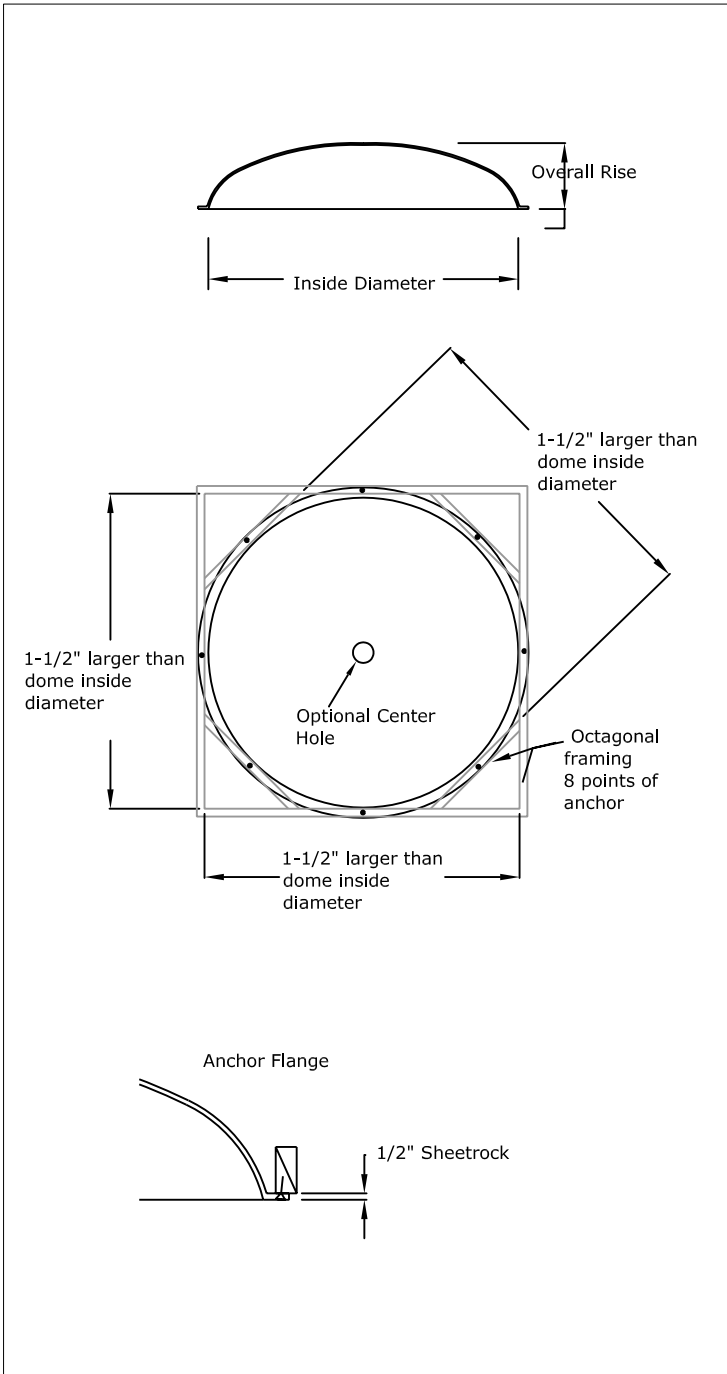

RWM Inc.

155 North 500 West, Salt Lake City, Utah, 84116
 Web: www.rwm-inc.com Toll Free: 1.800.414.8349

© Copyright 2009

Standard Round Recessed Ceiling Dome Sizes

Page 1 of 3

Dome Size	Dome Parts	Dome Inside Diameter	Dome Inner Rise	Dome Overall Rise	Rough Framing Dimension*	Light Cove Parts	Light Cove Outside Diameter	Coffered Panels Option	Racetrack Option
14-1/2"	1	14-1/4"	3-7/8"	4-5/8"	14-1/2"	n/a	22-1/2" casing	No	No
17"	1	17"	4-1/2"	4-7/8"	17-1/2"	1	19-7/8"	No	Custom
19"	1	19"	6"	6-3/8"	19-1/2"	1	21-7/8"	No	Custom
21"	1	21"	8"	8-3/8"	21-1/2"	1	23-7/8"	No	Custom
23"	1	23"	10"	10-3/8"	23-1/2"	1	25-7/8"	No	Custom
25"	1	25"	9"	9-1/2"	25-1/2"	1	27-7/8"	No	Custom
25"	1	25"	12-1/2"	12-7/8"	25-1/2"	1	27-7/8"	No	Custom
3'	1	36"	6"	6-1/2"	37-1/2"	1	41-1/2"	No	Custom
3'	1	36"	9"	9-1/2"	37-1/2"	1	41-1/2"	Custom	Yes
39"	1	39"	12"	12-1/2"	40-1/2"	1	43-13/16"	Custom	Custom
4'	1	48"	8-5/8"	9"	49-1/2"	1	54-3/4"	Custom	Custom
4'	1	48"	14-1/4"	14-3/4"	49-1/2"	1	54-3/4"	Yes	Custom
5'	1	59"	8"	8-1/2"	60-1/2"	1	65-5/8"	Custom	Custom
5'	1	59"	12-1/2"	13"	60-1/2"	1	65-5/8"	Custom	Yes
5'	1	60"	29-1/2"	30"	61-1/2"	1	66"	Custom	Custom
6'	1	72-1/4"	13"	13-1/2"	73-3/4"	1	77-3/4"	Custom	Yes
6'	1	72"	24"	24-1/2"	73-1/2"	1	77-3/4"	Yes	Custom
7'	1	84"	18"	18-1/2"	85-1/2"	2	90-1/4"	Yes	Yes
8'	4	96"	20"	24"	97-1/2"	4	101-3/4"	Yes	Yes
8'	1	96"	28"	28-1/2"	97-1/2"	2	101-3/4"	Custom	Custom
8'	4	96"	38"	40-1/2"	97-1/2"	4	101-3/4"	Custom	Custom
9'	4	108"	30"	34"	109-1/2"	4	113-3/4"	Custom	Custom
10'	4	120"	30-1/2"	33"	121-1/2"	4	126"	Yes	Custom
11'	4	132"	14"	16"	133-1/2"	4	138"	Custom	Yes
12'	4	144"	30"	34"	145-1/2"	4	150"	Yes	Yes
14'	6	168"	28-5/8"	31"	169-1/2"	6	174"	Yes	Custom
16'	8	192"	60"	62-1/2"	193-1/2"	6	198"	Custom	Yes

Fax: 801.595.8147 E-mail: info@rwm-inc.com

Visit our website at www.rwm-inc.com

Typical Round Recessed Domes

Page 2 of 3

Smaller One-Piece Domes

Larger Multi-Piece Domes

Note : See our framing suggestions for each dome.