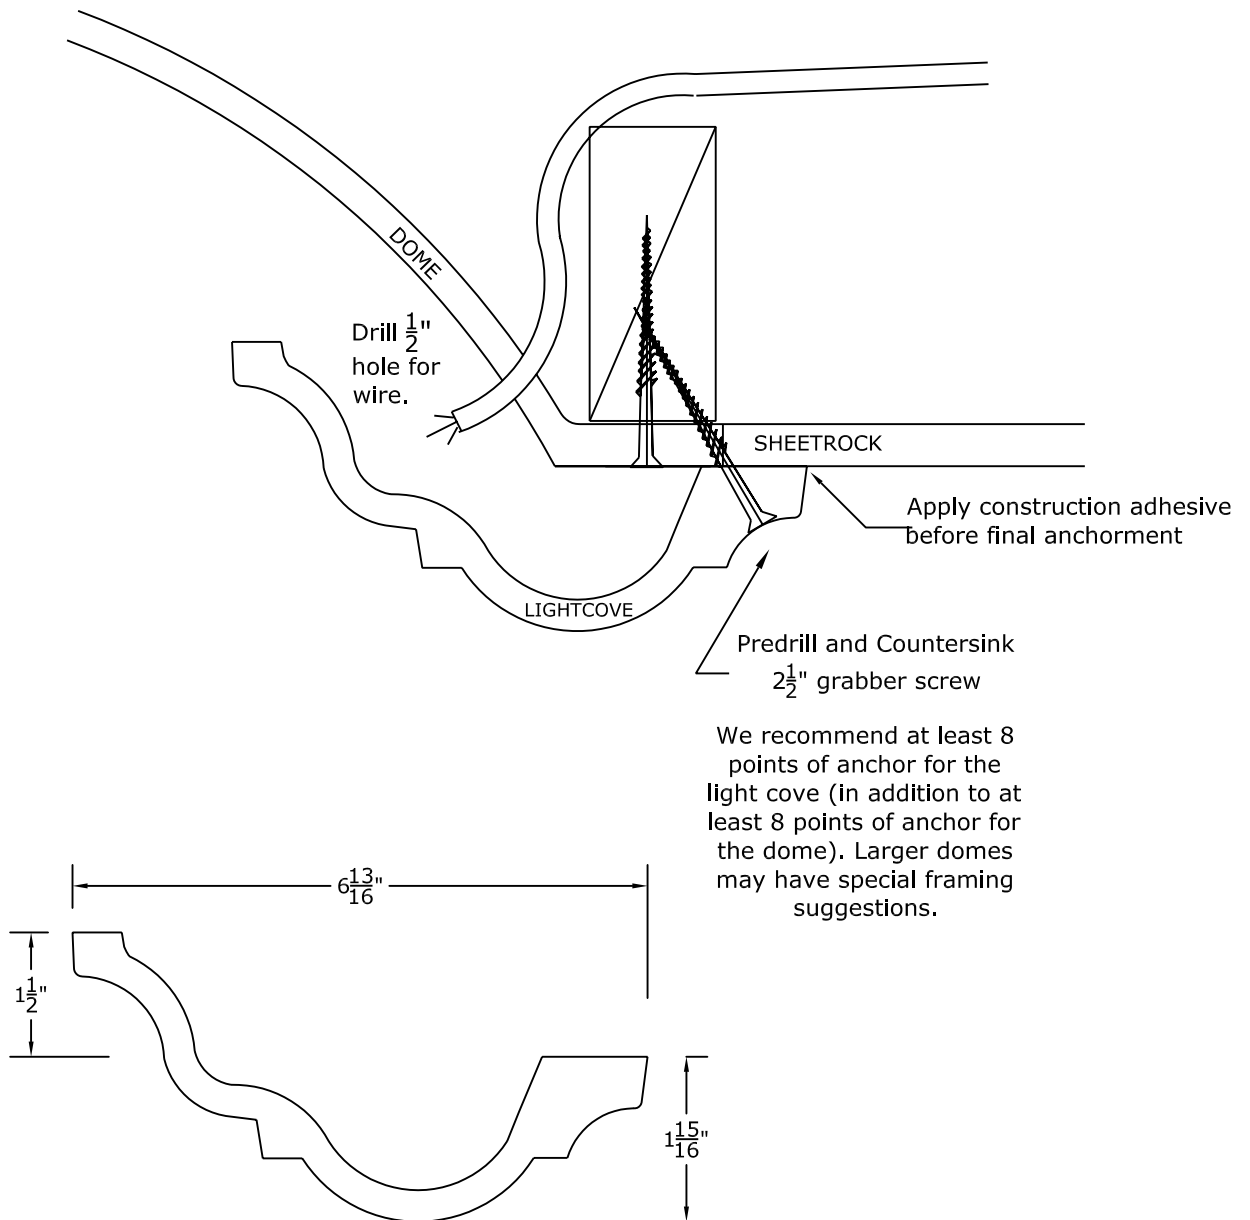

RWM Inc.

155 North 500 West, Salt Lake City, Utah, 84116
 Web: www.rwm-inc.com Toll Free: 1.800.414.8349

© Copyright 2009

Standard Round Recessed Ceiling Dome Sizes

Page 1 of 3

Dome Size	Dome Parts	Dome Inside Diameter	Dome Inner Rise	Dome Overall Rise	Rough Framing Dimension*	Light Cove Parts	Light Cove Outside Diameter	Coffered Panels Option	Racetrack Option
14-1/2"	1	14-1/4"	3-7/8"	4-5/8"	14-1/2"	n/a	22-1/2" casing	No	No
17"	1	17"	4-1/2"	4-7/8"	17-1/2"	1	19-7/8"	No	Custom
19"	1	19"	6"	6-3/8"	19-1/2"	1	21-7/8"	No	Custom
21"	1	21"	8"	8-3/8"	21-1/2"	1	23-7/8"	No	Custom
23"	1	23"	10"	10-3/8"	23-1/2"	1	25-7/8"	No	Custom
25"	1	25"	9"	9-1/2"	25-1/2"	1	27-7/8"	No	Custom
25"	1	25"	12-1/2"	12-7/8"	25-1/2"	1	27-7/8"	No	Custom
3'	1	36"	6"	6-1/2"	37-1/2"	1	41-1/2"	No	Custom
3'	1	36"	9"	9-1/2"	37-1/2"	1	41-1/2"	Custom	Yes
39"	1	39"	12"	12-1/2"	40-1/2"	1	43-13/16"	Custom	Custom
4'	1	48"	8-5/8"	9"	49-1/2"	1	54-3/4"	Custom	Custom
4'	1	48"	14-1/4"	14-3/4"	49-1/2"	1	54-3/4"	Yes	Custom
5'	1	59"	8"	8-1/2"	60-1/2"	1	65-5/8"	Custom	Custom
5'	1	59"	12-1/2"	13"	60-1/2"	1	65-5/8"	Custom	Yes
5'	1	60"	29-1/2"	30"	61-1/2"	1	66"	Custom	Custom
6'	1	72-1/4"	13"	13-1/2"	73-3/4"	1	77-3/4"	Custom	Yes
6'	1	72"	24"	24-1/2"	73-1/2"	1	77-3/4"	Yes	Custom
7'	1	84"	18"	18-1/2"	85-1/2"	2	90-1/4"	Yes	Yes
8'	4	96"	20"	24"	97-1/2"	4	101-3/4"	Yes	Yes
8'	1	96"	28"	28-1/2"	97-1/2"	2	101-3/4"	Custom	Custom
8'	4	96"	38"	40-1/2"	97-1/2"	4	101-3/4"	Custom	Custom
9'	4	108"	30"	34"	109-1/2"	4	113-3/4"	Custom	Custom
10'	4	120"	30-1/2"	33"	121-1/2"	4	126"	Yes	Custom
11'	4	132"	14"	16"	133-1/2"	4	138"	Custom	Yes
12'	4	144"	30"	34"	145-1/2"	4	150"	Yes	Yes
14'	6	168"	28-5/8"	31"	169-1/2"	6	174"	Yes	Custom
16'	8	192"	60"	62-1/2"	193-1/2"	6	198"	Custom	Yes

* See special framing suggestions for larger round and oval domes.