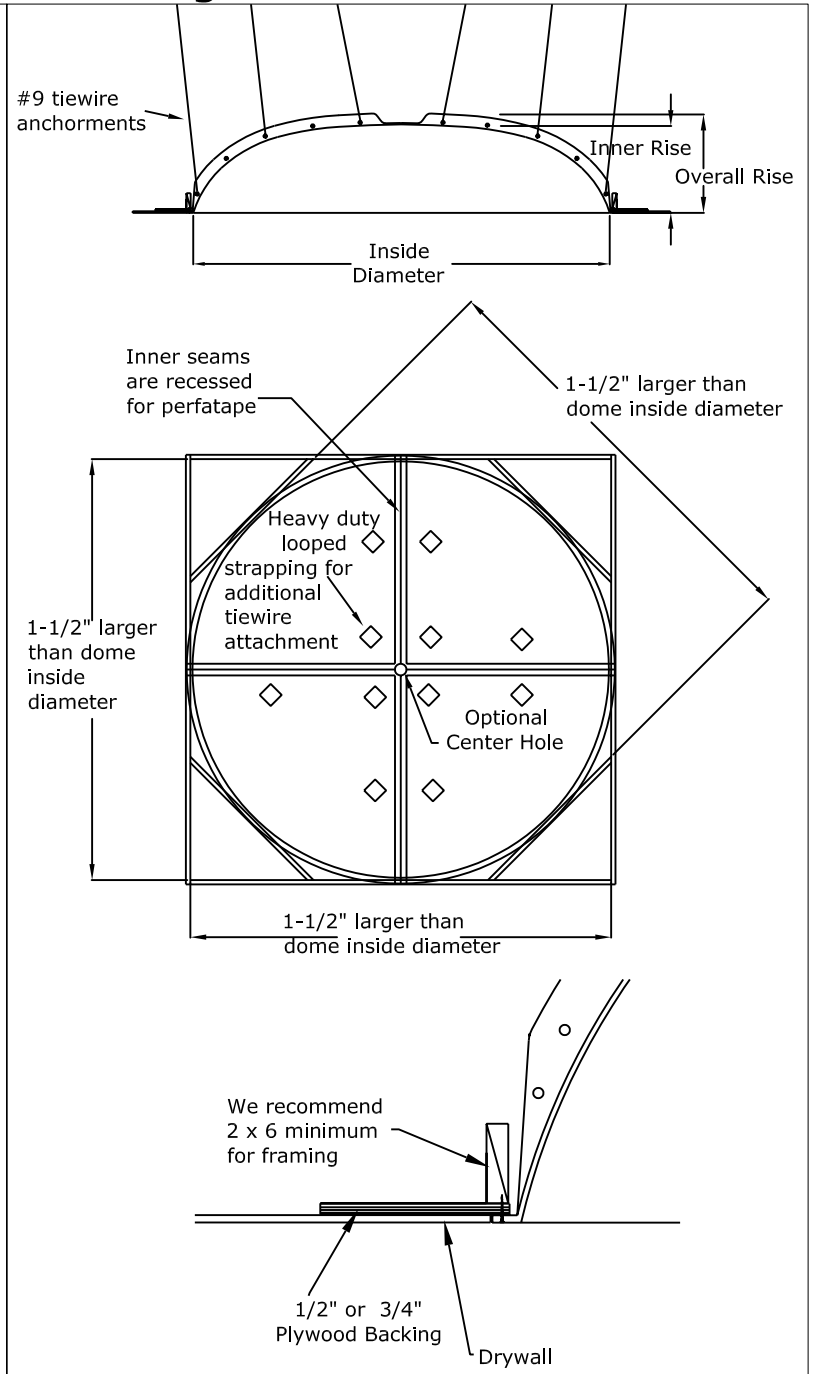

RWM Inc.

155 North 500 West, Salt Lake City, Utah, 84116
 Web: www.rwm-inc.com Toll Free: 1.800.414.8349

© Copyright 2009

Standard Round Recessed Ceiling Dome Sizes

Page 1 of 3

Dome Size	Dome Parts	Dome Inside Diameter	Dome Inner Rise	Dome Overall Rise	Rough Framing Dimension*	Light Cove Parts	Light Cove Outside Diameter	Coffered Panels Option	Racetrack Option
14-1/2"	1	14-1/4"	3-7/8"	4-5/8"	14-1/2"	n/a	22-1/2" casing	No	No
17"	1	17"	4-1/2"	4-7/8"	17-1/2"	1	19-7/8"	No	Custom
19"	1	19"	6"	6-3/8"	19-1/2"	1	21-7/8"	No	Custom
21"	1	21"	8"	8-3/8"	21-1/2"	1	23-7/8"	No	Custom
23"	1	23"	10"	10-3/8"	23-1/2"	1	25-7/8"	No	Custom
25"	1	25"	9"	9-1/2"	25-1/2"	1	27-7/8"	No	Custom
25"	1	25"	12-1/2"	12-7/8"	25-1/2"	1	27-7/8"	No	Custom
3'	1	36"	6"	6-1/2"	37-1/2"	1	41-1/2"	No	Custom
3'	1	36"	9"	9-1/2"	37-1/2"	1	41-1/2"	Custom	Yes
39"	1	39"	12"	12-1/2"	40-1/2"	1	43-13/16"	Custom	Custom
4'	1	48"	8-5/8"	9"	49-1/2"	1	54-3/4"	Custom	Custom
4'	1	48"	14-1/4"	14-3/4"	49-1/2"	1	54-3/4"	Yes	Custom
5'	1	59"	8"	8-1/2"	60-1/2"	1	65-5/8"	Custom	Custom
5'	1	59"	12-1/2"	13"	60-1/2"	1	65-5/8"	Custom	Yes
5'	1	60"	29-1/2"	30"	61-1/2"	1	66"	Custom	Custom
6'	1	72-1/4"	13"	13-1/2"	73-3/4"	1	77-3/4"	Custom	Yes
6'	1	72"	24"	24-1/2"	73-1/2"	1	77-3/4"	Yes	Custom
7'	1	84"	18"	18-1/2"	85-1/2"	2	90-1/4"	Yes	Yes
8'	4	96"	20"	24"	97-1/2"	4	101-3/4"	Yes	Yes
8'	1	96"	28"	28-1/2"	97-1/2"	2	101-3/4"	Custom	Custom
8'	4	96"	38"	40-1/2"	97-1/2"	4	101-3/4"	Custom	Custom
9'	4	108"	30"	34"	109-1/2"	4	113-3/4"	Custom	Custom
10'	4	120"	30-1/2"	33"	121-1/2"	4	126"	Yes	Custom
11'	4	132"	14"	16"	133-1/2"	4	138"	Custom	Yes
12'	4	144"	30"	34"	145-1/2"	4	150"	Yes	Yes
14'	6	168"	28-5/8"	31"	169-1/2"	6	174"	Yes	Custom
16'	8	192"	60"	62-1/2"	193-1/2"	6	198"	Custom	Yes

Fax: 801.595.8147 E-mail: info@rwm-inc.com

Visit our website at www.rwm-inc.com

Typical Round Recessed Domes

Page 2 of 3

Smaller One-Piece Domes

Larger Multi-Piece Domes

Note : See our framing suggestions for each dome.