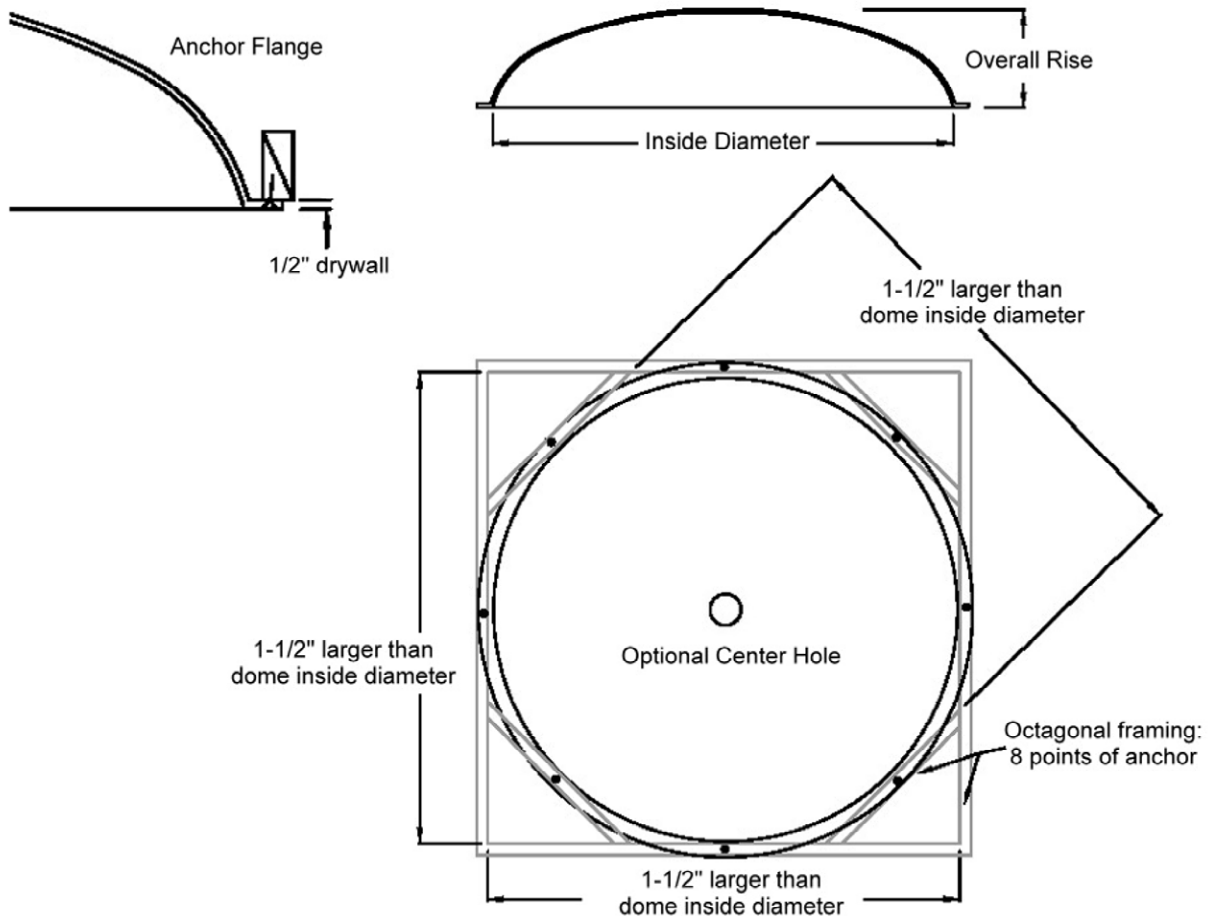

RWM Inc.

155 North 500 West, Salt Lake City, Utah, 84116
Web: www.rwm-inc.com Toll Free: 1.800.414.8349
© Copyright 2008

Standard Round Recessed Dome Dimensions

Dome Size	Dome Parts	Dome Inside Diameter	Dome Inner Rise	Dome Overall Rise	Rough Framing Dimension*	Light Cove Parts	Light Cove Outside Diameter	Coffered Panels Option
14-1/2"	1	14-1/4"	3-7/8"	4-5/8"	14-1/2"	n/a	22-1/2" (casing)	No
3'	1	36"	6"	6-1/2"	37-1/2"	1	42"	No
3'	1	36"	9"	9-1/2"	37-1/2"	1	42"	Custom
4'	1	48"	14-1/4"	14-3/4"	49-1/2"	1	54-3/4"	Yes
5'	1	59"	8"	8-1/2"	60-1/2"	1	65-5/8"	Custom
5'	1	59"	12-1/2"	13"	60-1/2"	1	65-5/8"	Custom
5'	1	60"	29-1/2"	30"	61-1/2"	1	66"	Custom
6'	1	72-1/4"	13"	13-1/2"	73-3/4"	1	77-3/4"	Custom
6'	1	72"	23-1/2"	24"	73-1/2"	1	77-3/4"	Custom
7'	1	84"	18"	18-1/2"	85-1/2"	2	90-1/4"	Yes
8'	4	96"	20"	24"	97-1/2"	4	101-3/4"	Custom
8'	1	96"	28"	28-1/2"	97-1/2"	2	101-3/4"	Custom
8'	4	96"	38"	40-1/2"	97-1/2"	4	101-3/4"	Custom
9'	4	108"	30"	34"	109-1/2"	4	113-3/4"	Custom
10'	4	120"	30-1/2"	33"	121-1/2"	4	126"	Yes
11'	4	132"	14"	16"	133-1/2"	4	138"	Custom
12'	4	144"	30"	34"	145-1/2"	4	150"	Custom
14'	6	168"	28-5/8"	31"	169-1/2"	6	174"	Yes
16'	8	192"	60"	62-1/2"	193-1/2"	6	198"	Custom

* See our framing suggestions for each dome. Please contact us with any questions.