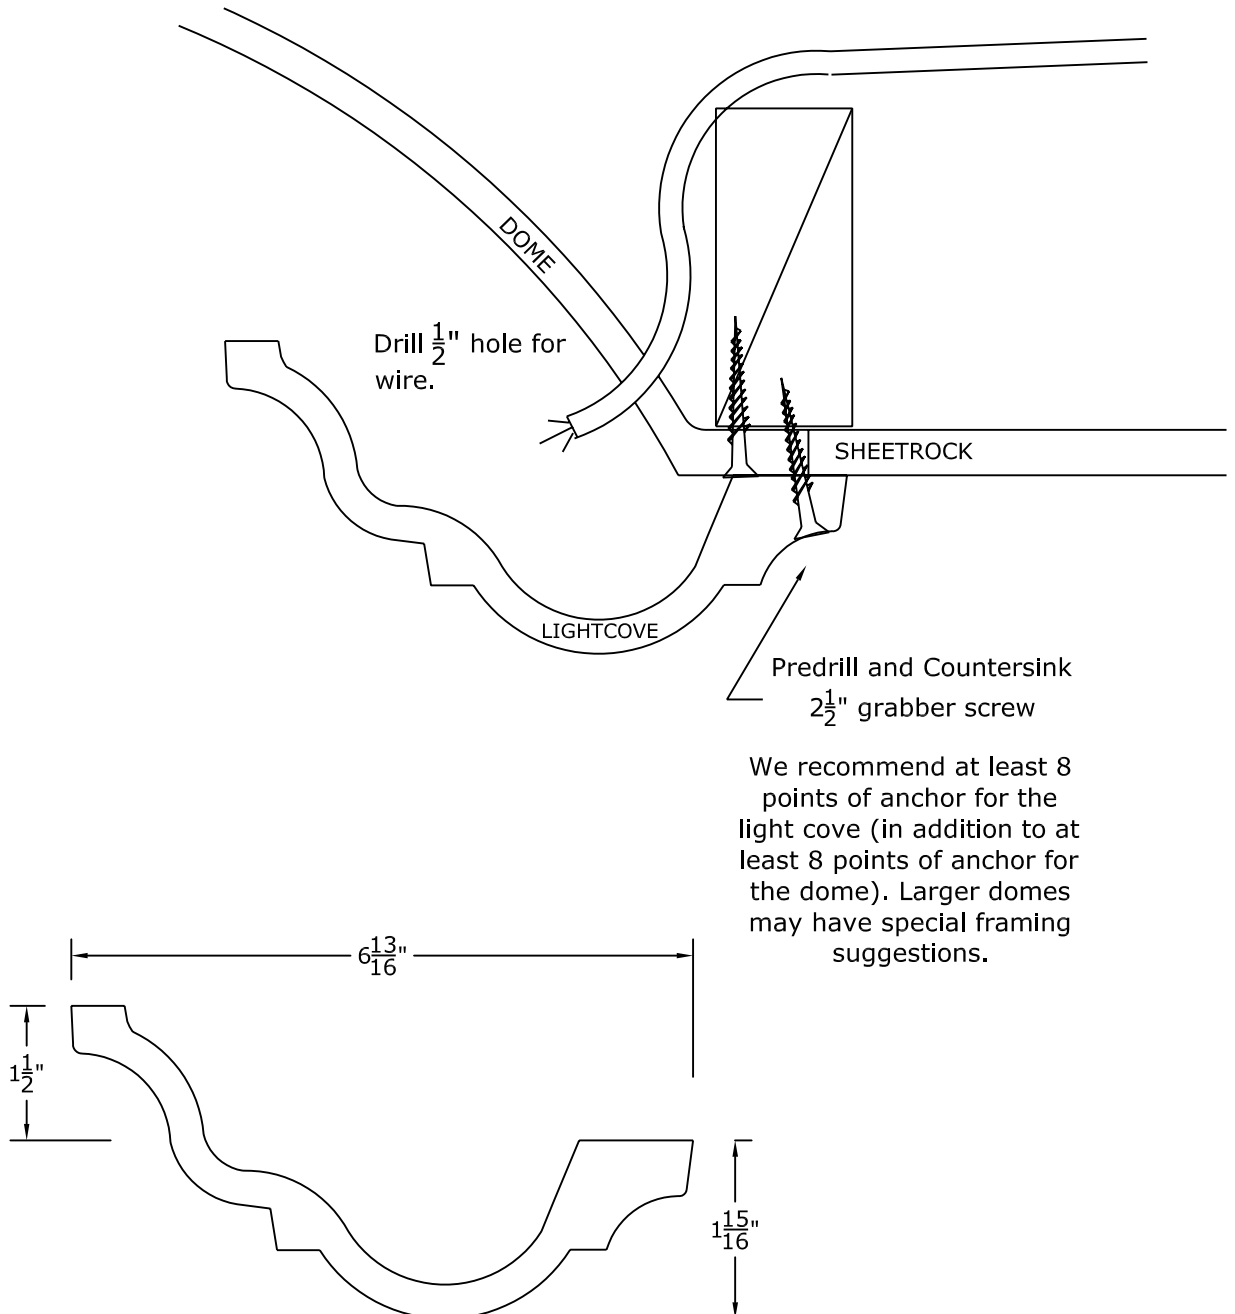

RWM Inc.

155 North 500 West, Salt Lake City, Utah, 84116
 Web: www.rwm-inc.com Toll Free: 1.800.414.8349
 © Copyright 2008

Standard Round Recessed Dome Dimensions

Dome Size	Dome Parts	Dome Inside Diameter	Dome Inner Rise	Dome Overall Rise	Rough Framing Dimension*	Light Cove Parts	Light Cove Outside Diameter	Coffered Panels Option
14-1/2"	1	14-1/4"	3-7/8"	4-5/8"	14-1/2"	n/a	22-1/2" (casing)	No
3'	1	36"	6"	6-1/2"	37-1/2"	1	42"	No
3'	1	36"	9"	9-1/2"	37-1/2"	1	42"	Custom
4'	1	48"	14-1/4"	14-3/4"	49-1/2"	1	54-3/4"	Yes
5'	1	59"	8"	8-1/2"	60-1/2"	1	65-5/8"	Custom
5'	1	59"	12-1/2"	13"	60-1/2"	1	65-5/8"	Custom
5'	1	60"	29-1/2"	30"	61-1/2"	1	66"	Custom
6'	1	72-1/4"	13"	13-1/2"	73-3/4"	1	77-3/4"	Custom
6'	1	72"	23-1/2"	24"	73-1/2"	1	77-3/4"	Custom
7'	1	84"	18"	18-1/2"	85-1/2"	2	90-1/4"	Yes
8'	4	96"	20"	24"	97-1/2"	4	101-3/4"	Custom
8'	1	96"	28"	28-1/2"	97-1/2"	2	101-3/4"	Custom
8'	4	96"	38"	40-1/2"	97-1/2"	4	101-3/4"	Custom
9'	4	108"	30"	34"	109-1/2"	4	113-3/4"	Custom
10'	4	120"	30-1/2"	33"	121-1/2"	4	126"	Yes
11'	4	132"	14"	16"	133-1/2"	4	138"	Custom
12'	4	144"	30"	34"	145-1/2"	4	150"	Custom
14'	6	168"	28-5/8"	31"	169-1/2"	6	174"	Yes
16'	8	192"	60"	62-1/2"	193-1/2"	6	198"	Custom

Phone: 801.595.8349 Toll Free 1.800.414.8349

Fax: 801.595.8147 E-mail: info@rwm-inc.com

Visit our website at www.rwm-inc.com

Standard Lightcove Detail: For Standard Round & Oval Domes*

* The lightcove for the our 80" X 46" oval dome is slightly different. See special framing suggestions for larger round and oval domes.