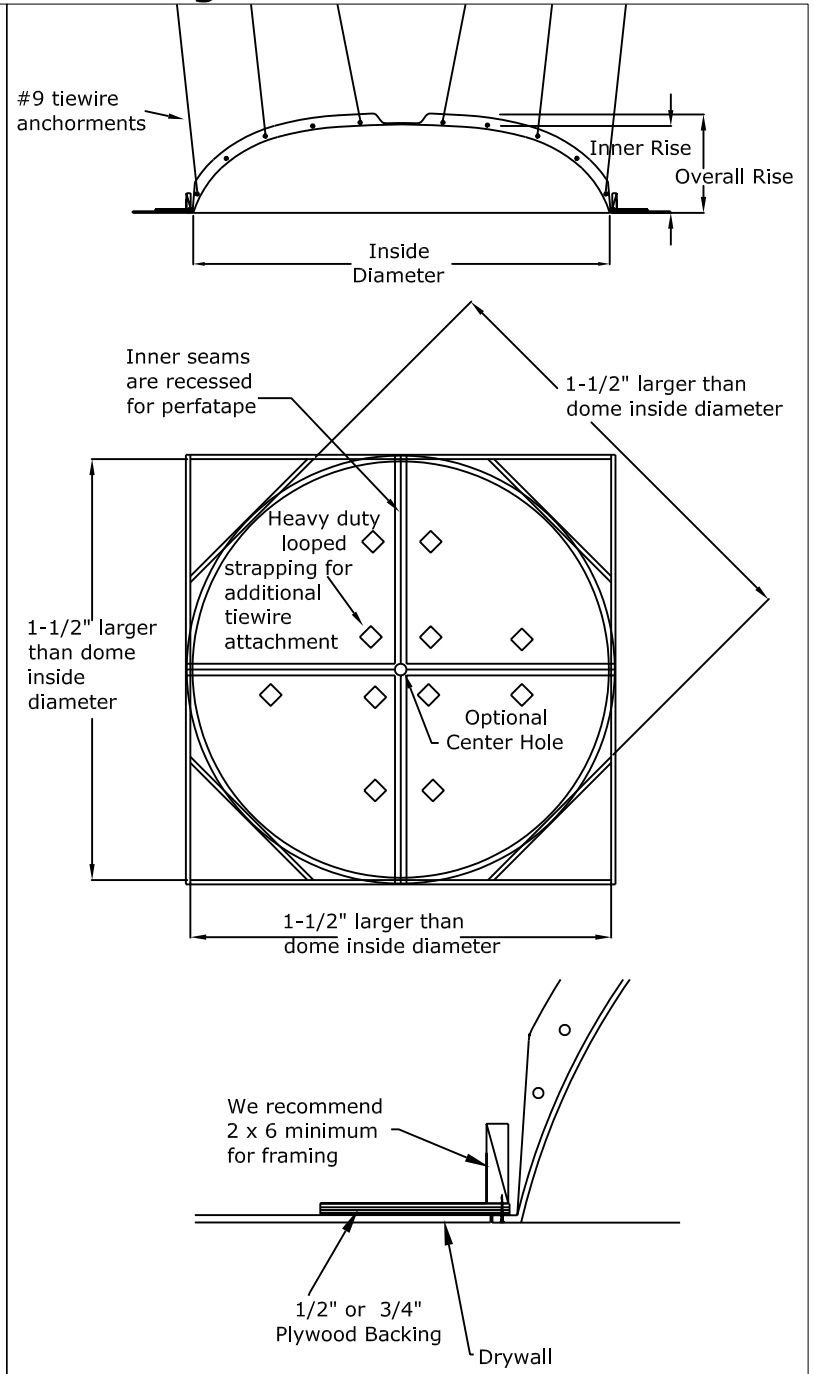

Smaller One-Piece Domes

Larger Multi-Piece Domes

Note : See our framing suggestions for each dome.