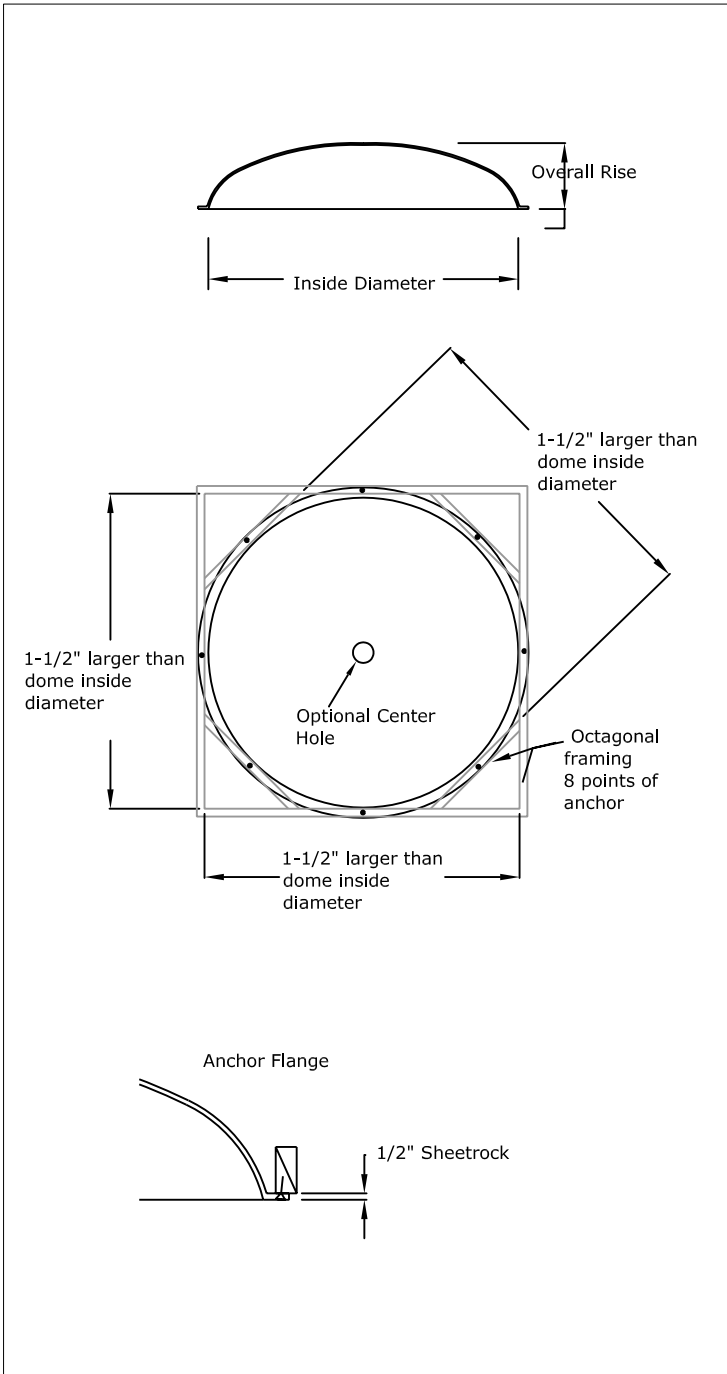

Smaller One-Piece Domes

Larger Multi-Piece Domes

Note : See our framing suggestions for each dome.