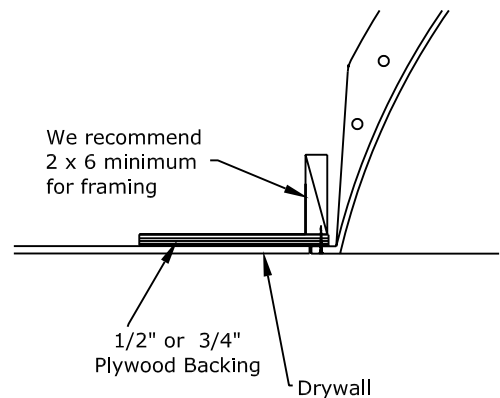

Phone: 801.595.8349 Toll Free 1.800.414.8349

Fax: 801.595.8147 E-mail: info@rwm-inc.com

Visit our website at www.rwm-inc.com

Typical Round Recessed Domes

Page 2 of 3

Smaller One-Piece Domes

Larger Multi-Piece Domes