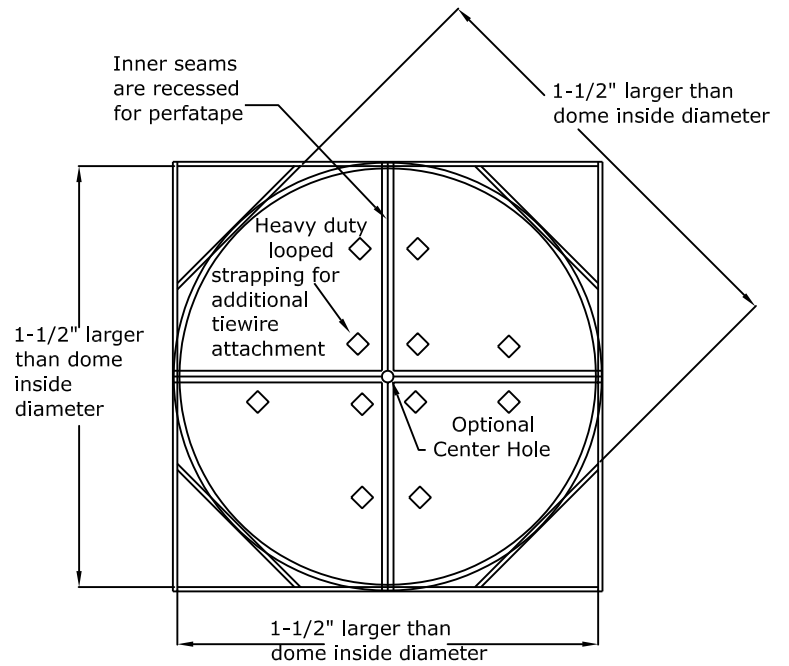

10'	120"	30-1/2"	33"	121-1/2"	4	126"	4	Yes	Custom
11'	132"	14"	16"	133-1/2"	4	138"	4	Custom	Yes
12'	144"	30"	34"	145-1/2"	4	150"	4	Yes	Yes
12'	144"	44"	48"	145-1/2"	4	150"	4	Yes	Custom
14'	168"	28-5/8"	31"	169-1/2"	6	174"	6	Yes	Custom
16'	192"	60"	62-1/2"	193-1/2"	8	198"	6	Yes	Yes

Phone: 801.595.8349 Toll Free 1.800.414.8349

Fax: 801.595.8147 E-mail: info@rwm-inc.com

Visit our website at www.rwm-inc.com

Typical Round Recessed Domes

Page 2 of 3

Smaller One-Piece Domes

Larger Multi-Piece Domes

Standard Lightcove Detail: For Standard Round & Oval Domes*

* See special framing suggestions for larger round and oval domes.