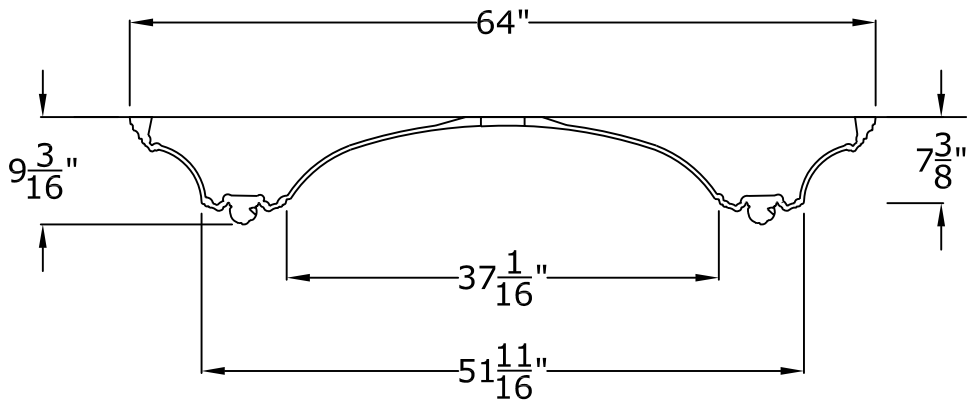

### 64" Surface Mount Dome: With Acanthus and Pearl

**RWM**  
Round Window Mouldings Inc.

© Copyright 2008

## 8' Accent Ring: Acanthus & Pearl Style