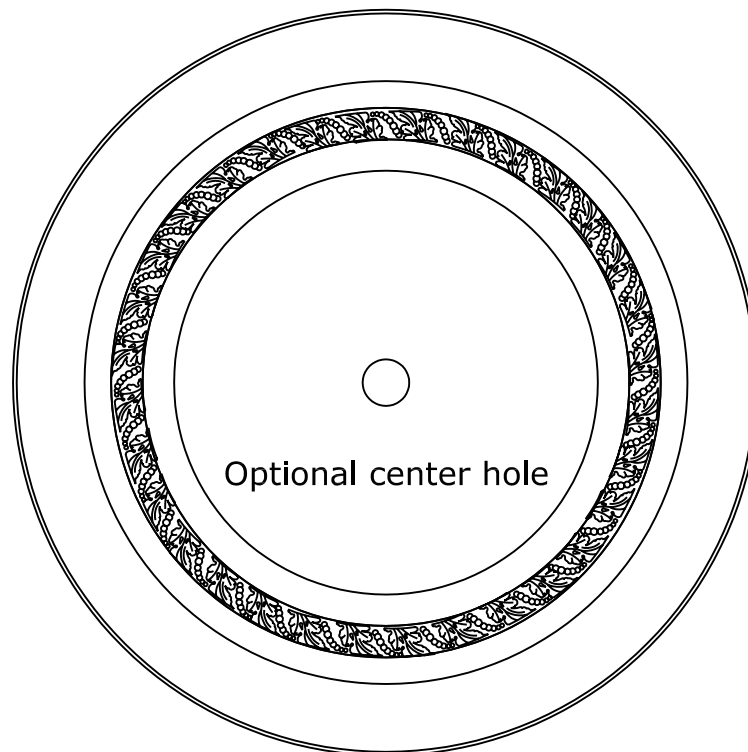

### 64" Surface Mount Dome: With Acanthus and Pearl

**RWM**  
Round Window Mouldings Inc.

© Copyright 2008

## 8' Accent Ring: Acanthus & Pearl Style