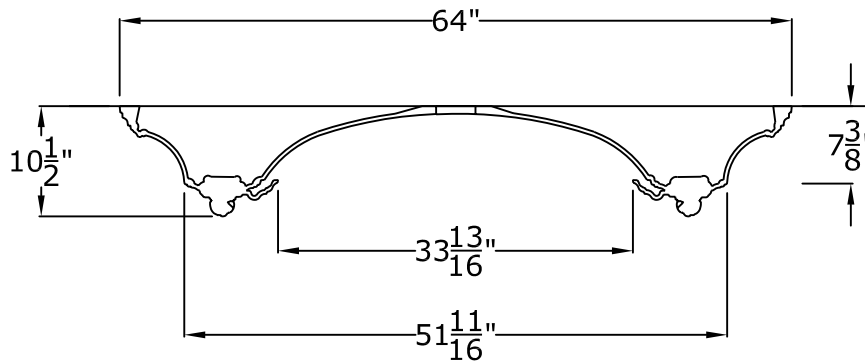

64" Surface Mount Dome: With Acanthus & Pearl Lightcove

RWM
Round Window Mouldings Inc.

© Copyright 2008

RWM Inc.

155 North 500 West, Salt Lake City, Utah, 84116

Phone: 801.595.8349 Toll Free 1.800.414.8349