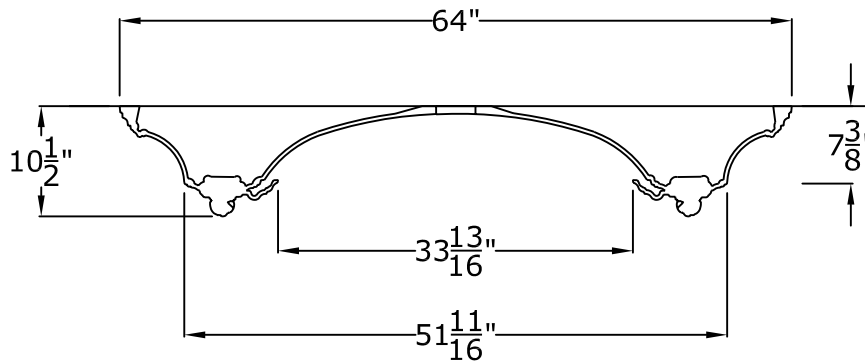

64" Surface Mount Dome: With Acanthus & Pearl Lightcove

RWM[®]
Round Window Mouldings Inc.

© Copyright 2008

RWM Inc.

ity, Utah, 84116

Phone: 801.595.8349 Toll Free 1.800.414.8349

Fax: 801.595.8147 E-mail: info@rwm-inc.com