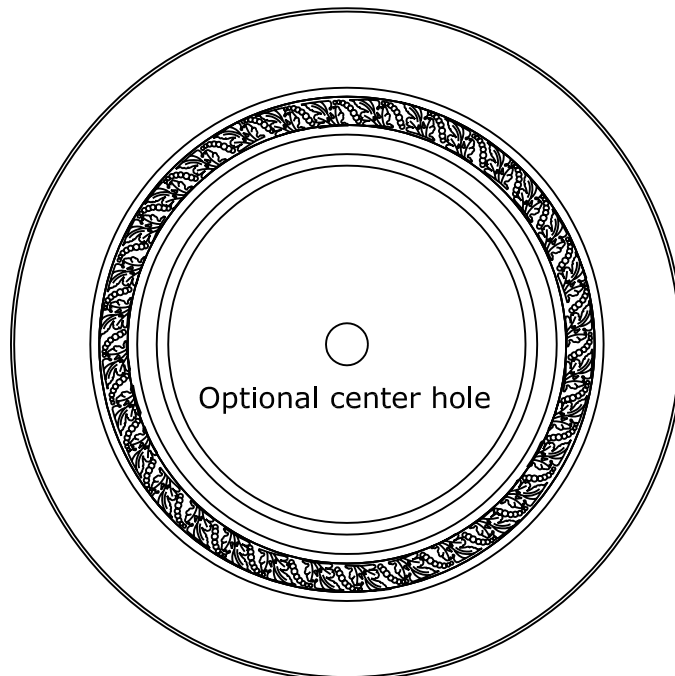

64" Surface Mount Dome: With Acanthus & Pearl Lightcove

RWM[®]
Round Window Mouldings Inc.

© Copyright 2008

RWM Inc.

ity, Utah, 84116

Phone: 801.595.8349 Toll Free 1.800.414.8349

Fax: 801.595.8147 E-mail: info@rwm-inc.com