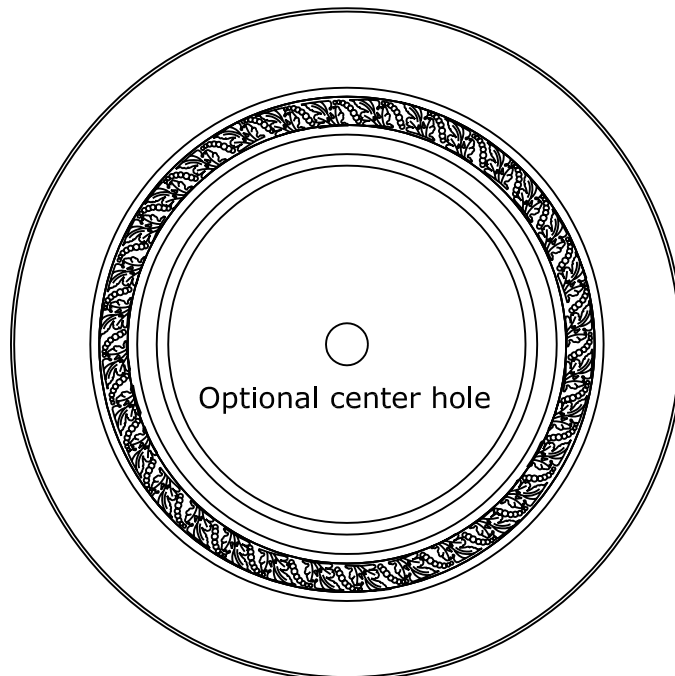

64" Surface Mount Dome: With Acanthus & Pearl Lightcove

RWM
Round Window Mouldings Inc.

© Copyright 2008

RWM Inc.

155 North 500 West, Salt Lake City, Utah, 84116

Phone: 801.595.8349 Toll Free 1.800.414.8349