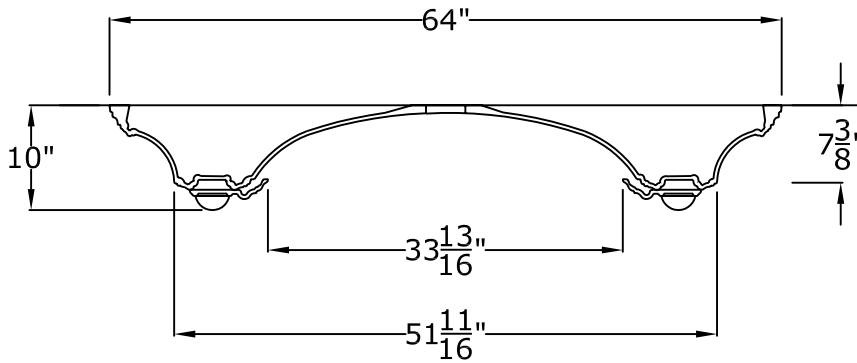

## 64" Surface Mount Dome: With Bullnose Lightcove

**RWM**  
Round Window Mouldings Inc.®

© Copyright 2008

### 8' Accent Ring: Bullnose Style