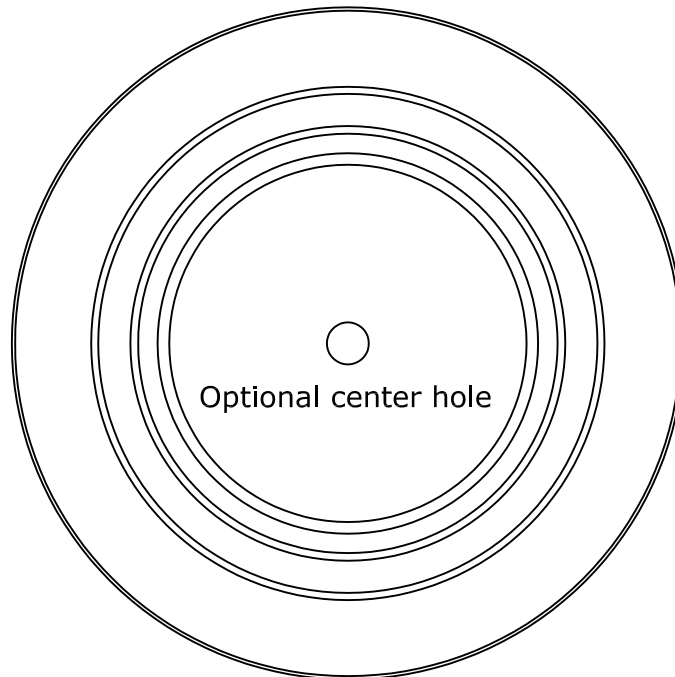

## 64" Surface Mount Dome: With Bullnose Lightcove

**RWM**  
Round Window Mouldings Inc.®

© Copyright 2008

### 8' Accent Ring: Bullnose Style