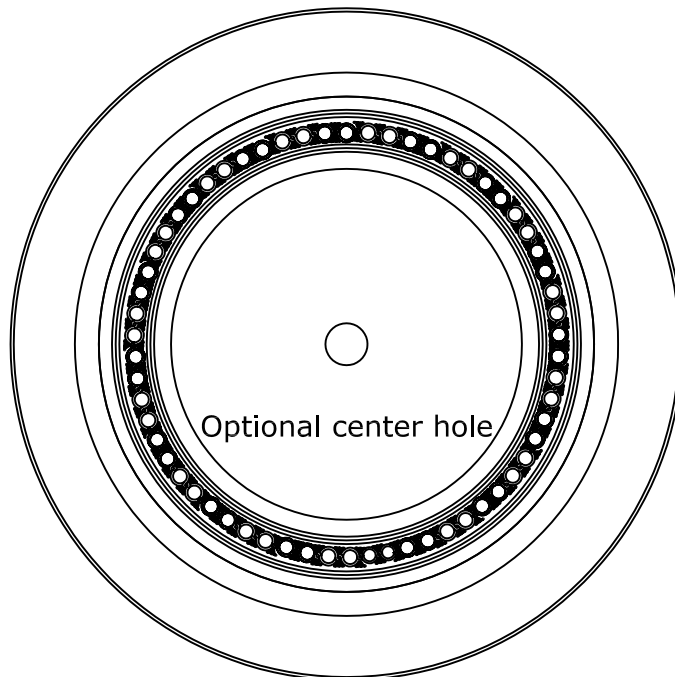

64" Surface Mount Dome: With Coin Ring Lightcove

RWM[®]

Round Window Mouldings Inc.

© Copyright 2008

RWM Inc.

155 North 500 West, Salt Lake City, Utah, 84116

Phone: 801.595.8349 Toll Free 1.800.414.8349

Fax: 801.595.8147 E-mail: info@rwm-inc.com