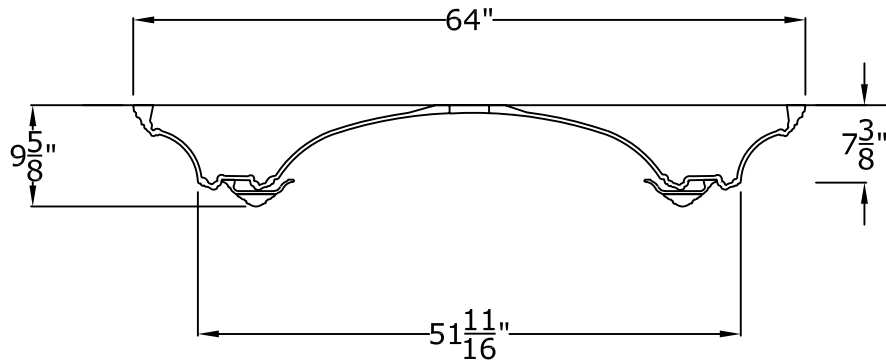

64" Surface Mount Dome: With Coin Ring Lightcove

RWM[®]

Round Window Mouldings Inc.

© Copyright 2008

RWM Inc.

155 North 500 West, Salt Lake City, Utah, 84116

Phone: 801.595.8349 Toll Free 1.800.414.8349

Fax: 801.595.8147 E-mail: info@rwm-inc.com