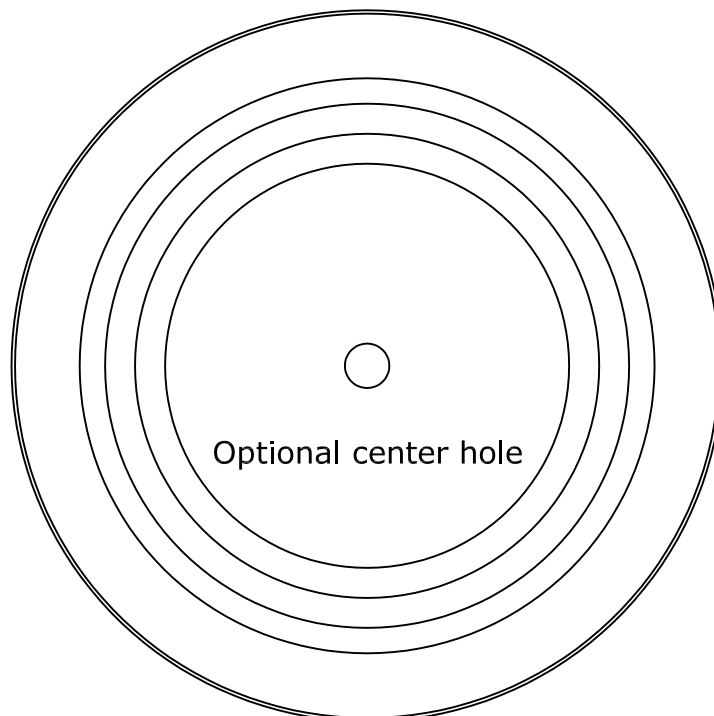

### 64" Surface Mount Dome: Smooth Style

**RWM**<sup>®</sup>

Round Window Mouldings Inc.

© Copyright 2008