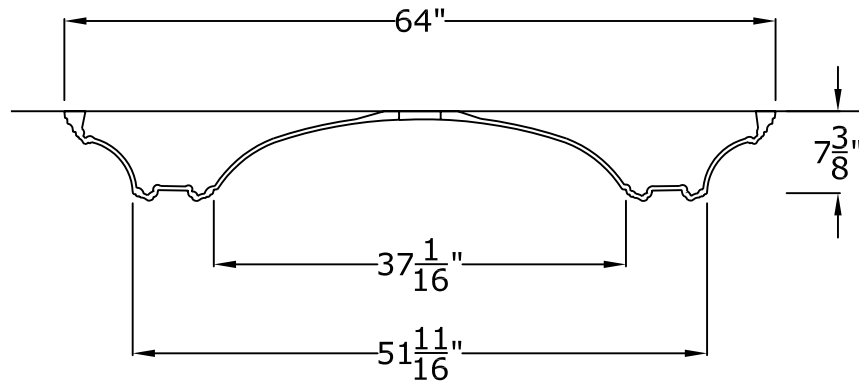

### 64" Surface Mount Dome: Smooth Style

**RWM**<sup>®</sup>

Round Window Mouldings Inc.

© Copyright 2008

## 8' Accent Ring: Smooth Style