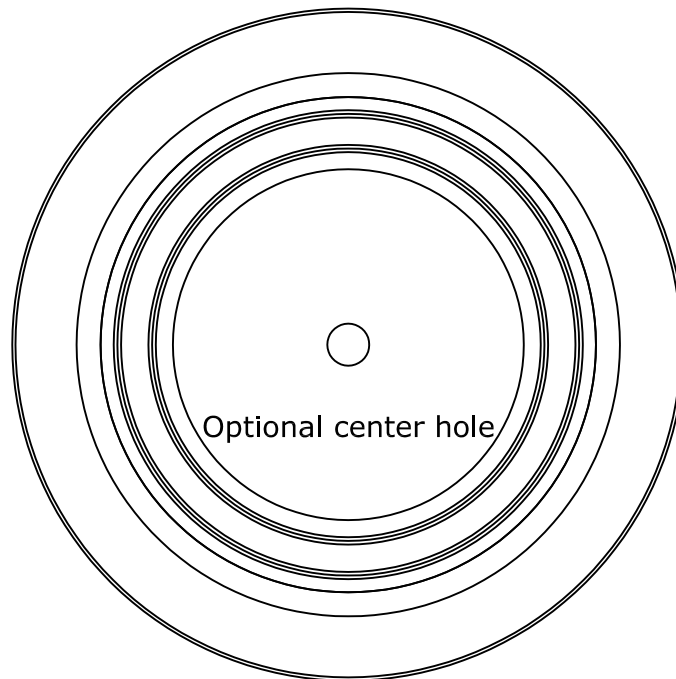

## 64" Surface Mount Dome: With Smooth Lightcove

**RWM**<sup>®</sup>

Round Window Mouldings Inc.

© Copyright 2008