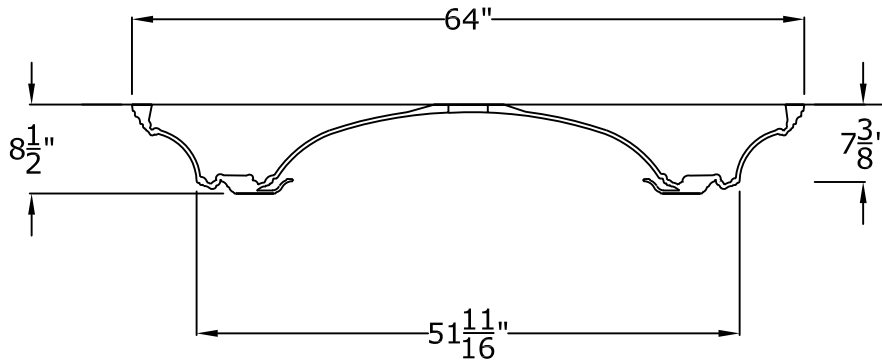

## 64" Surface Mount Dome: With Smooth Lightcove

**RWM**<sup>®</sup>

Round Window Mouldings Inc.

© Copyright 2008

## 8' Accent Ring: Smooth Style