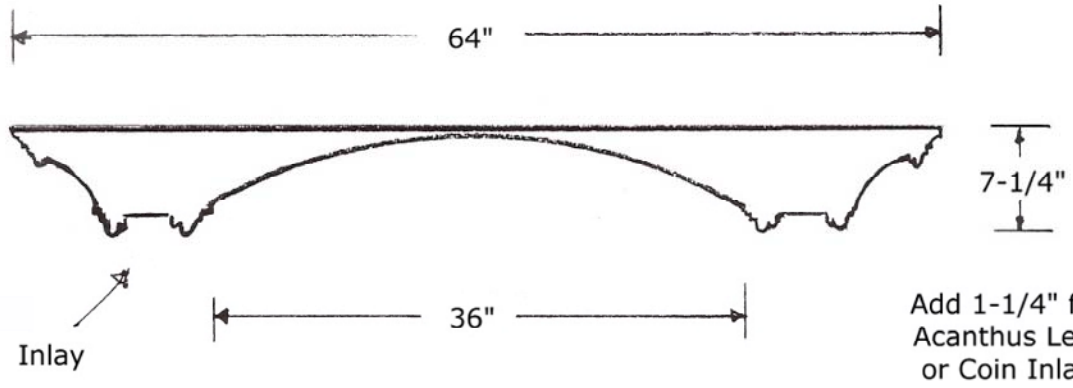

## 64" Surface Mount Dome

Full Scale 1" = 1"

© Copyright 2008

[www.rwm-inc.com](http://www.rwm-inc.com)