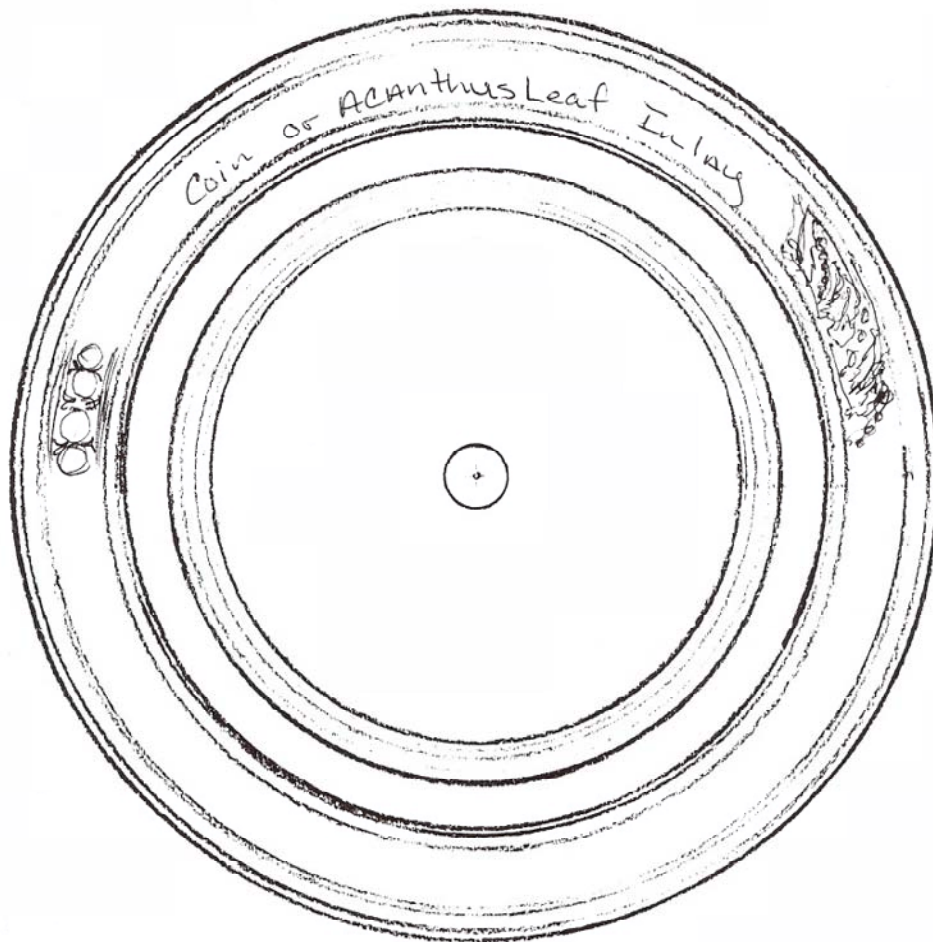

## 64" Surface Mount Dome

Full Scale 1" = 1"

© Copyright 2008

[www.rwm-inc.com](http://www.rwm-inc.com)