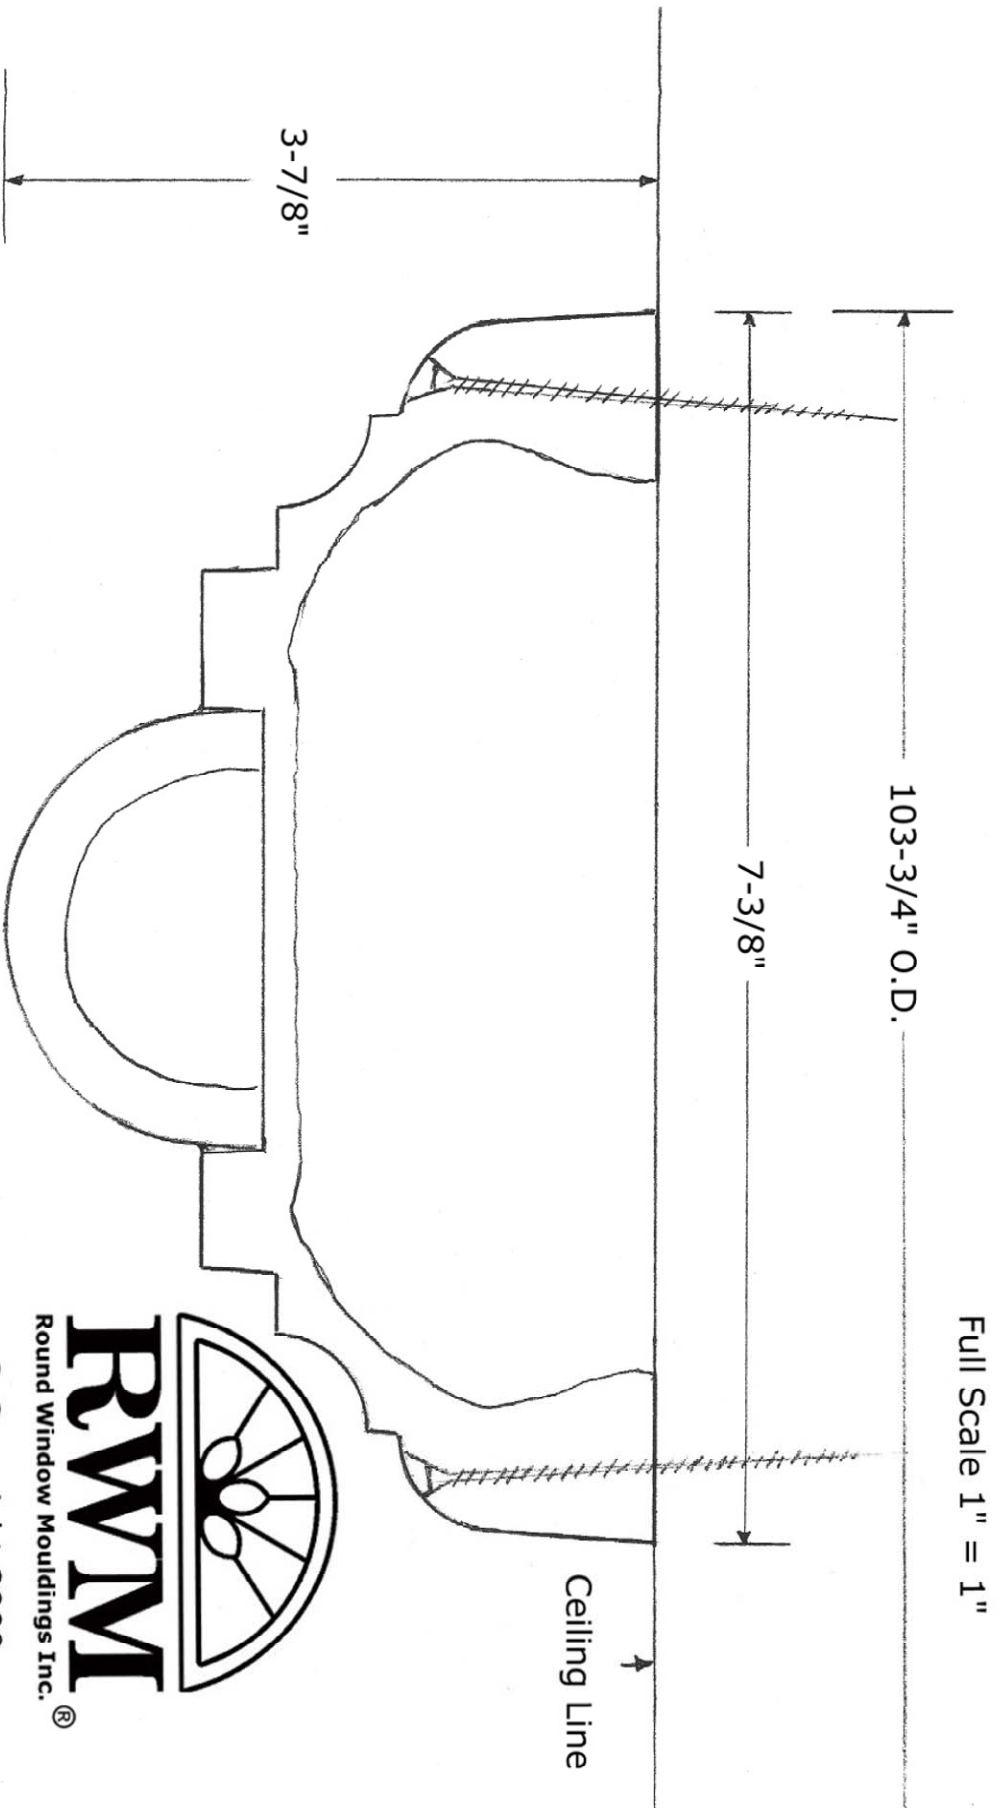

© Copyright 2005

**Round Window Mouldings Inc.**  
155 North 500 West, Salt Lake City, Utah, 84116  
Phone: 801.595.8349 Toll Free: 1.800.414.8349  
Fax: 801.595.8147 E-mail: info@rwm-inc.com  
Visit our Website at [www.rwm-inc.com](http://www.rwm-inc.com)

## 64" Surface Mount Dome

Full Scale 1" = 1"

© Copyright 2008

[www.rwm-inc.com](http://www.rwm-inc.com)