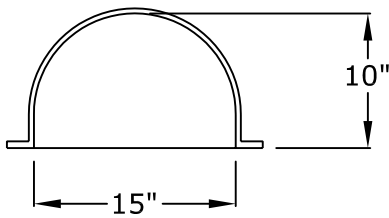

Rough Framing Dimensions:

16½" Wide X 48" High (for full height niche cab). Add an additional ¾" for our seat.