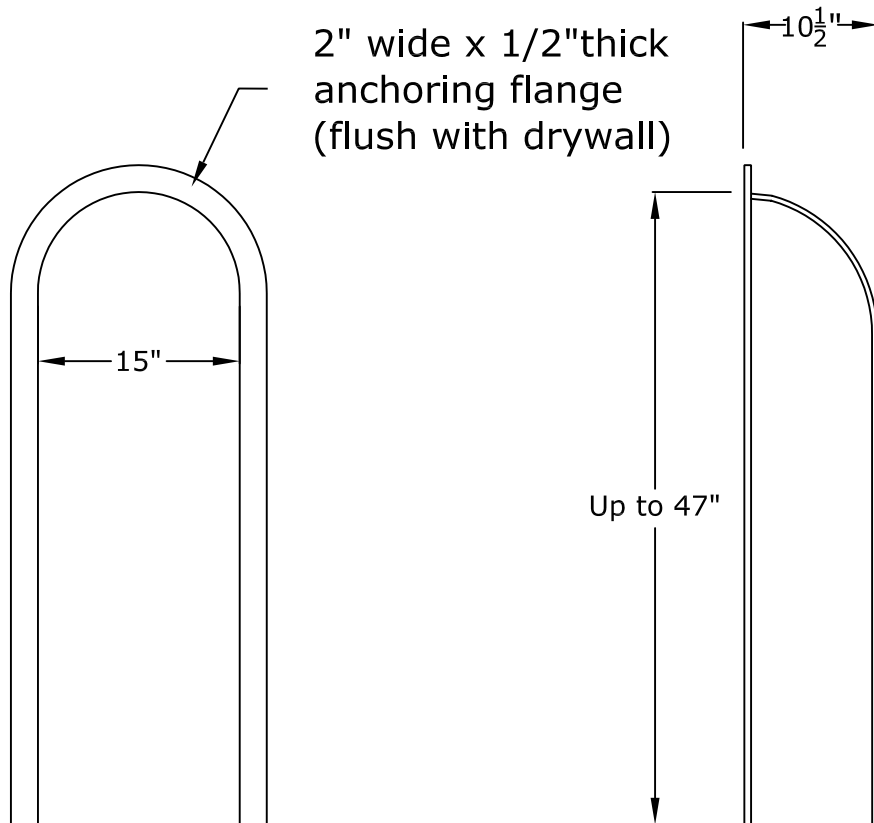

Rough Framing Dimensions:

16½" Wide X 48" High (for full height niche cab). Add an additional ¾" for our seat.