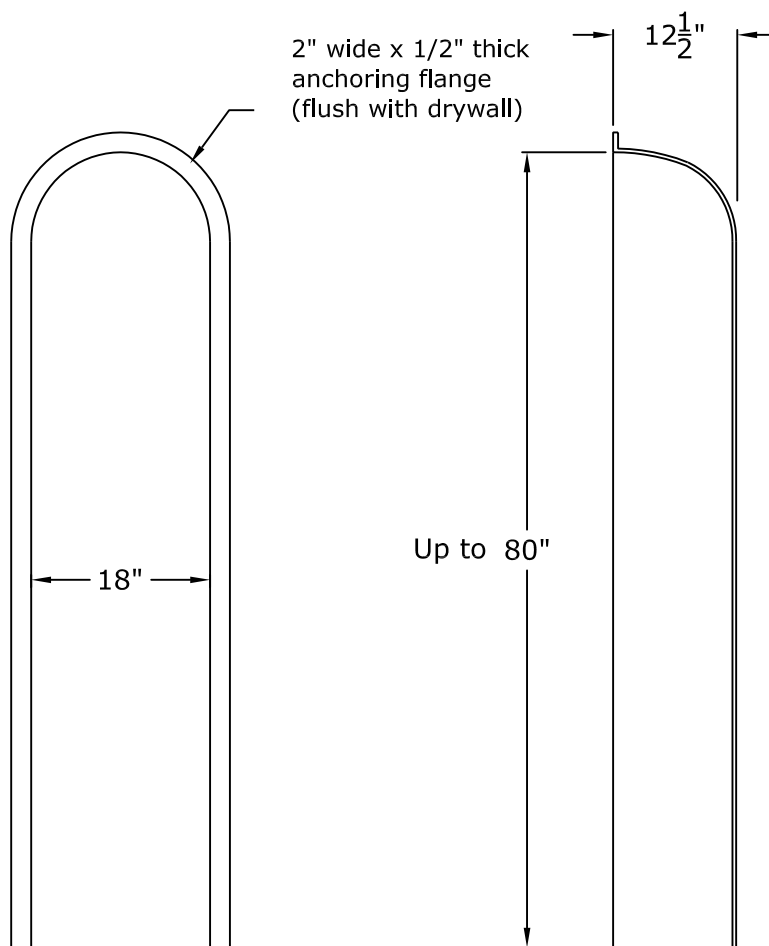

© Copyright 2009

RWM Inc.

155 North 500 West, Salt Lake City, Utah, 84116

Phone: 801.595.8349 Toll Free 1.800.414.8349

Fax: 801.595.8147 E-mail: info@rwm-inc.com

Visit our website at www.rwm-inc.com

18" x 12 1/2" Smooth Niche Cab

Rough Framing Dimensions:

19 1/2" Wide X 81" High (for full height niche cab). Add an additional 3/4" for our seat.