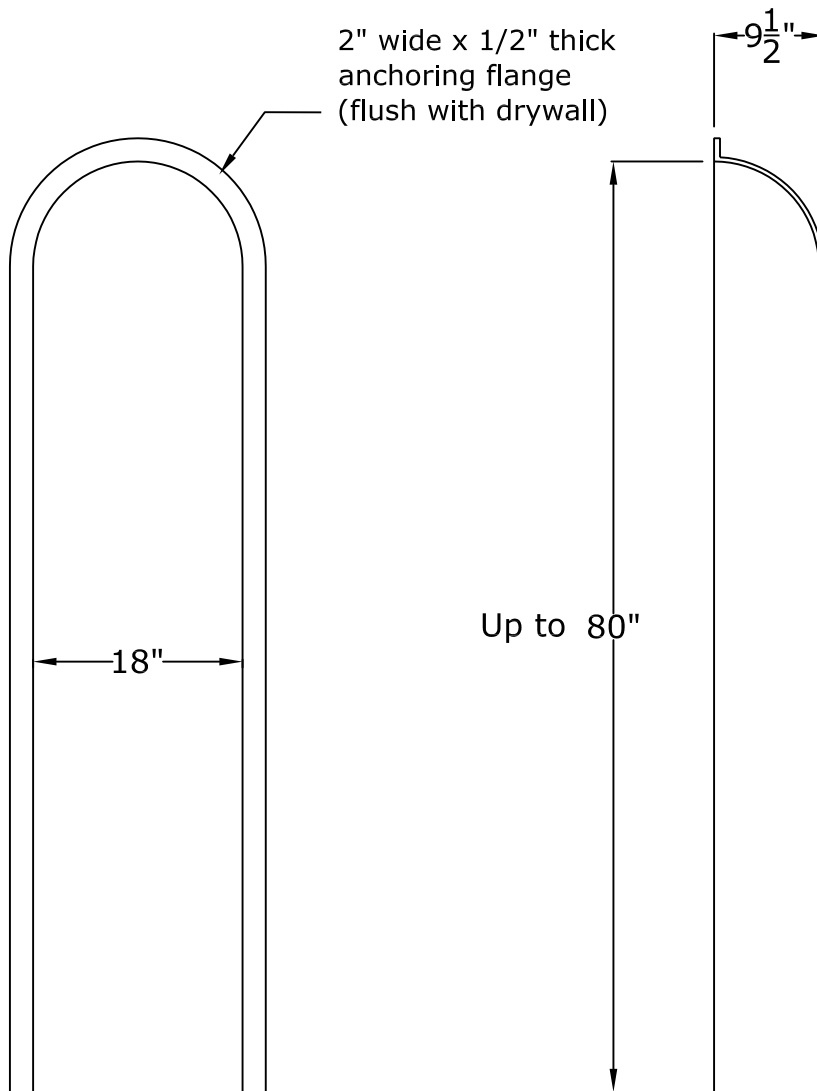

18" x 9" Smooth Niche Cab

Rough Framing Dimensions:

19 1/2" Wide X 81" High (for full height niche cab). Add an additional 3/4" for our seat.

RWM Inc.

155 North 500 West, Salt Lake City, Utah, 84116

Phone: 801.595.8349 Toll Free 1.800.414.8349

Fax: 801.595.8147 E-mail: info@rwm-inc.com

Visit our website at www.rwm-inc.com

18" x 9" Clamshell Niche Cab

Rough Framing Dimensions:

19 1/2" Wide X 81" High (for full height niche cab). Add an additional 3/4" for our seat.