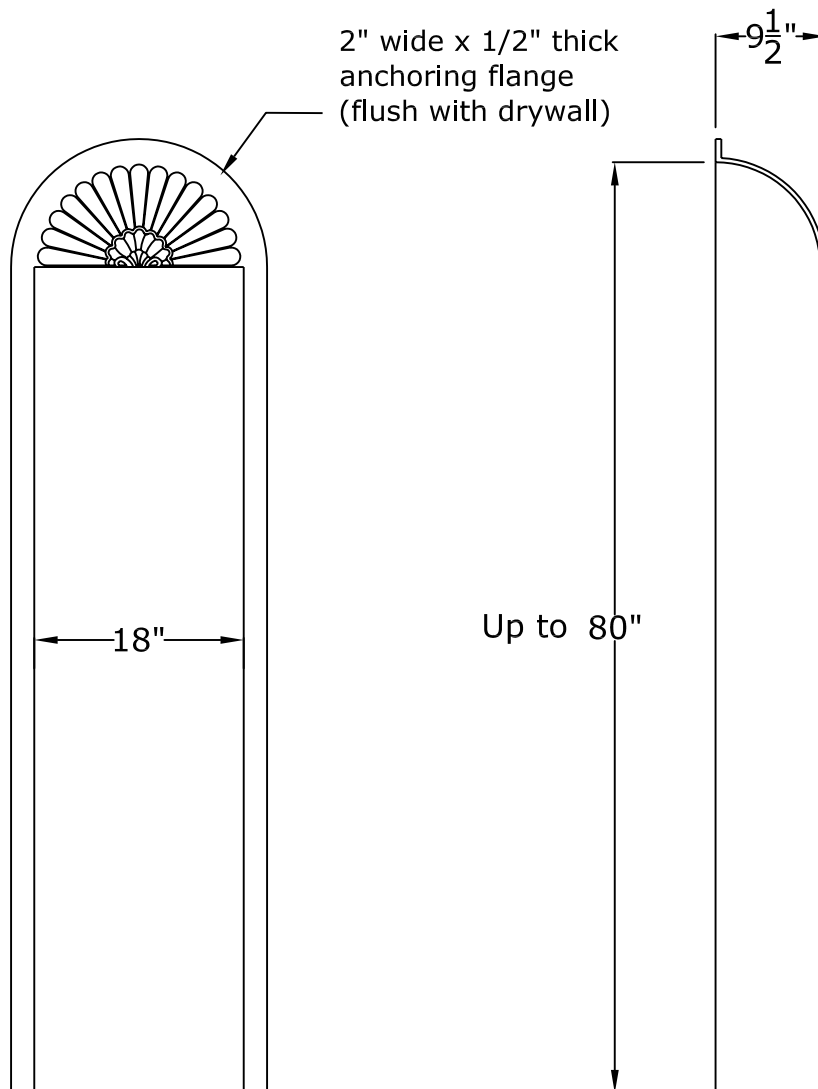

18" x 9" Smooth Niche Cab

Rough Framing Dimensions:

19 1/2" Wide X 81" High (for full height niche cab). Add an additional 3/4" for our seat.

RWM Inc.

155 North 500 West, Salt Lake City, Utah, 84116

Phone: 801.595.8349 Toll Free 1.800.414.8349

Fax: 801.595.8147 E-mail: info@rwm-inc.com

Visit our website at www.rwm-inc.com

18" x 9" Clamshell Niche Cab

Rough Framing Dimensions:

19 1/2" Wide X 81" High (for full height niche cab). Add an additional 3/4" for our seat.