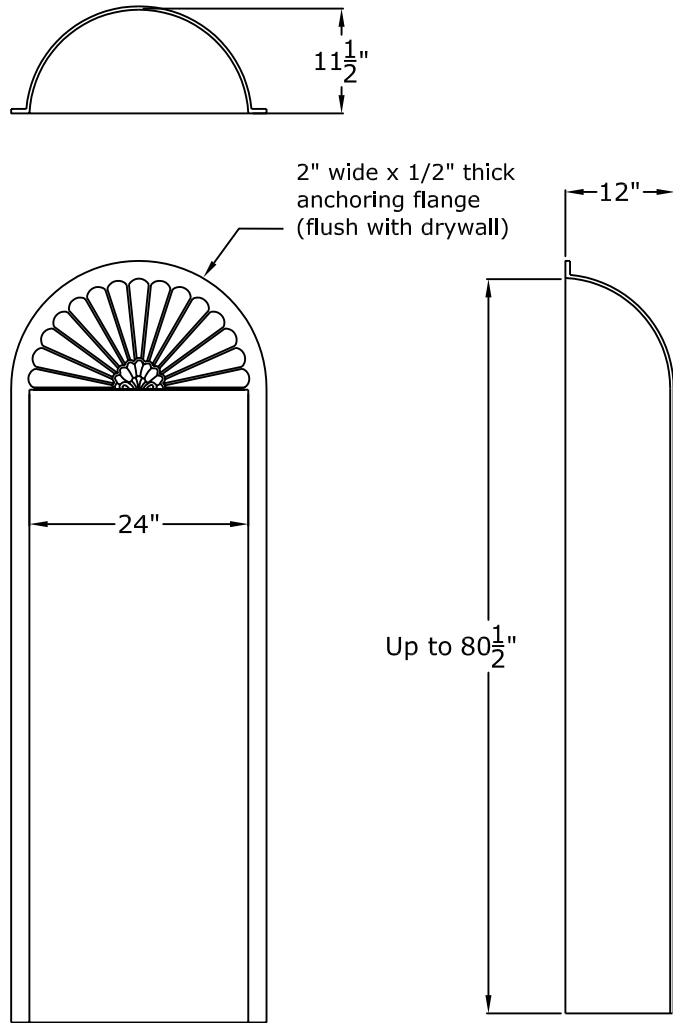

Rough Framing Dimensions:

25 $\frac{1}{2}$ " Wide X 81 $\frac{1}{2}$ " High (for full height niche cab). Add an additional $\frac{3}{4}$ " for our seat.

RWM[®]

Round Window Mouldings Inc.

© Copyright 2009

Rough Framing Dimensions:

25 $\frac{1}{2}$ " Wide X 81 $\frac{1}{2}$ " High (for full height niche cab). Add an additional $\frac{3}{4}$ " for our seat.