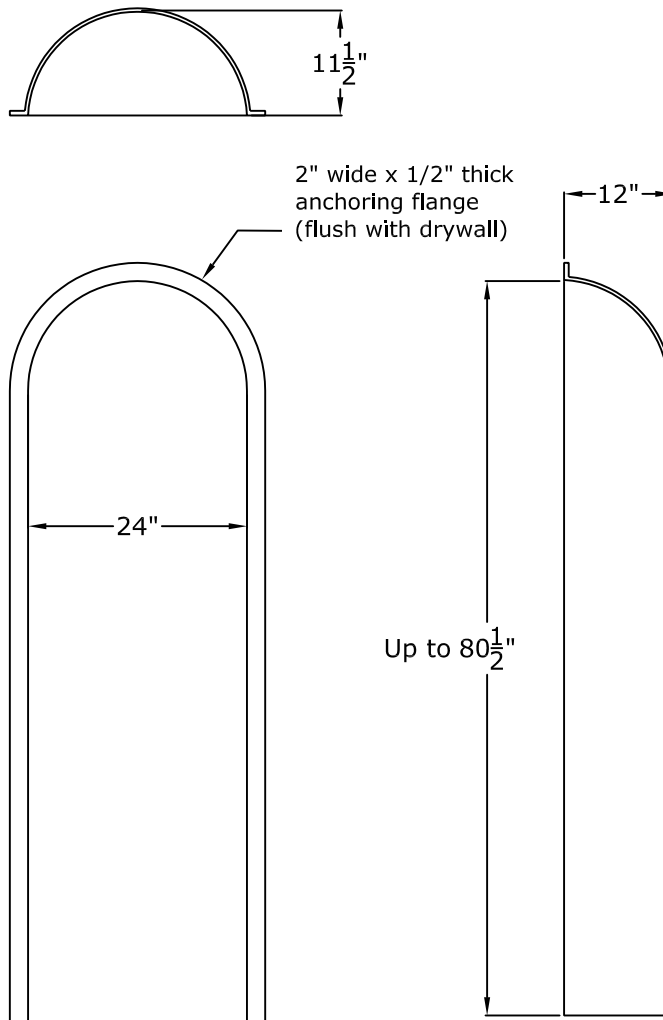

Rough Framing Dimensions:

25 $\frac{1}{2}$ " Wide X 81 $\frac{1}{2}$ " High (for full height niche cab). Add an additional $\frac{3}{4}$ " for our seat.

RWM[®]

Round Window Mouldings Inc.

© Copyright 2009

Rough Framing Dimensions:

25 $\frac{1}{2}$ " Wide X 81 $\frac{1}{2}$ " High (for full height niche cab). Add an additional $\frac{3}{4}$ " for our seat.